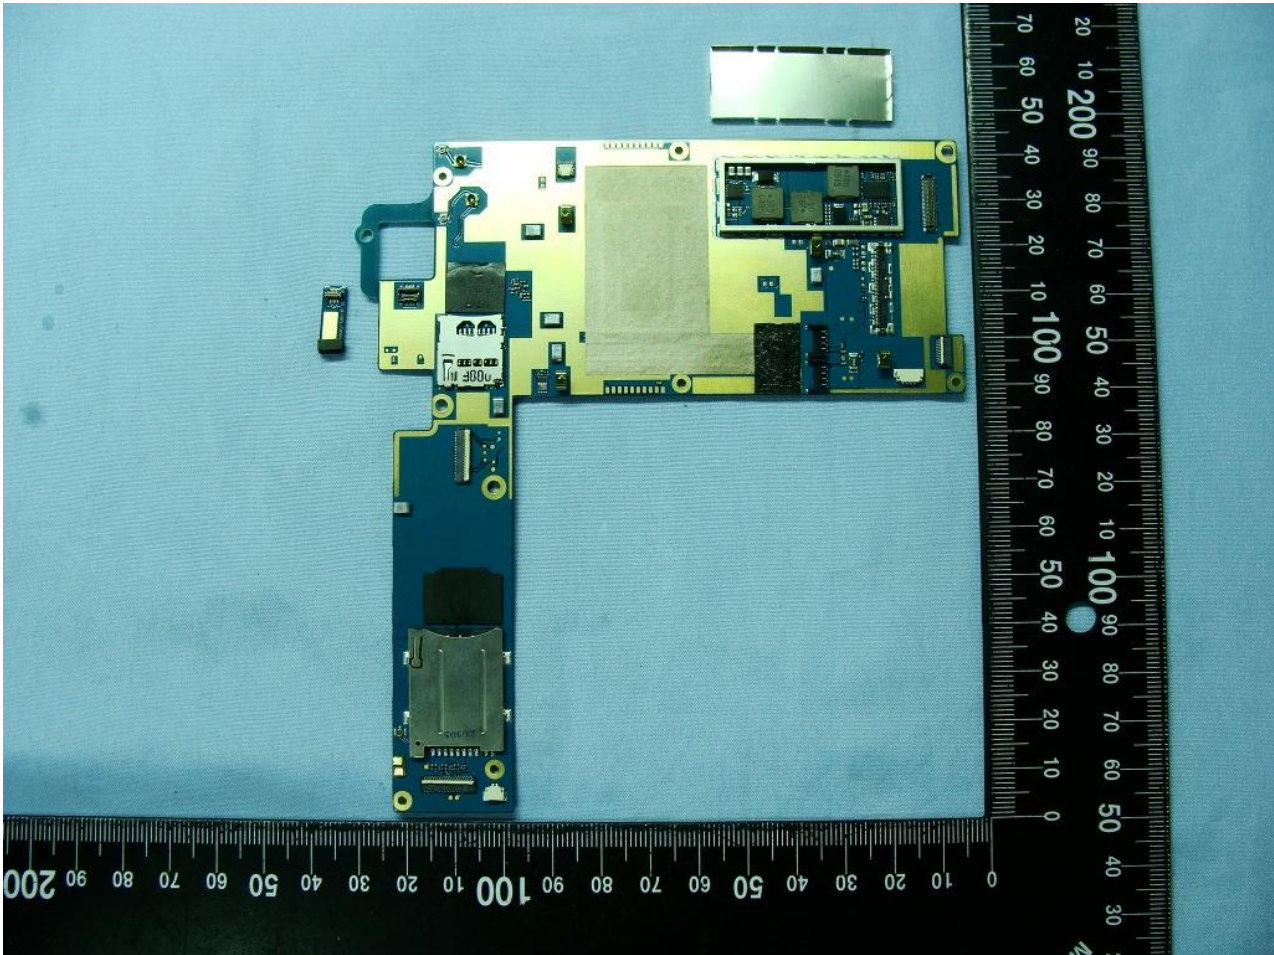

3. Internal Photograph of EUT

Model Name: PG09410

Model Name: PG09410

Model Name: PG09410

Model Name: PG09410

WWAN Antenna <Tx/Rx>

Model Name: PG09410

WLAN and Bluetooth Antenna <Tx/Rx>

Model Name: PG09410

LTE Antenna <Tx/Rx>

Model Name: PG09410