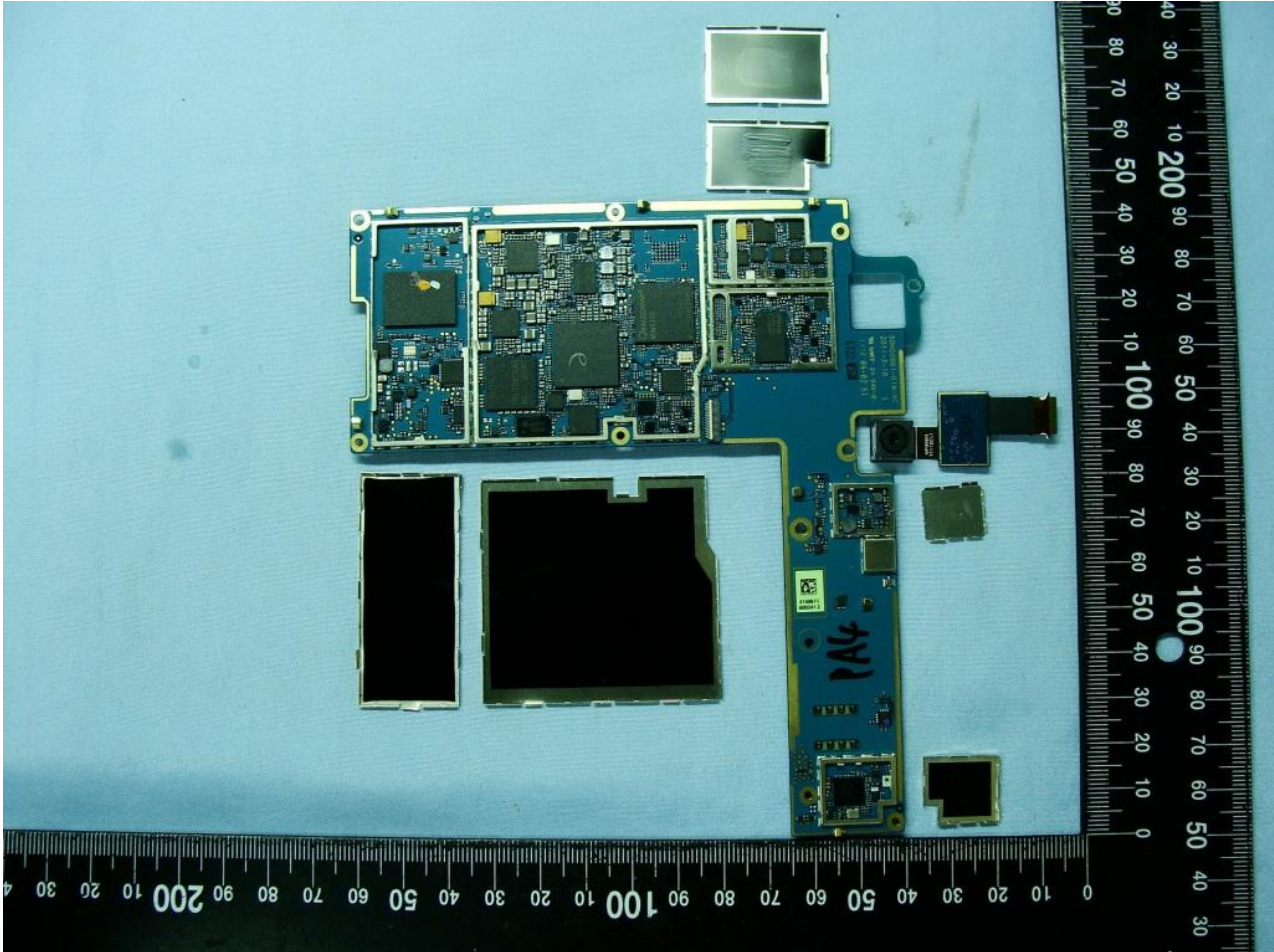

3. Internal Photograph of EUT

Model Name: PG09410

Model Name: PG09410

Model Name: PG09410

Model Name: PG09410

WWAN Antenna <Tx/Rx>

Model Name: PG09410

WLAN and Bluetooth Antenna <Tx/Rx>

Model Name: PG09410

LTE Antenna <Tx/Rx>

Model Name: PG09410