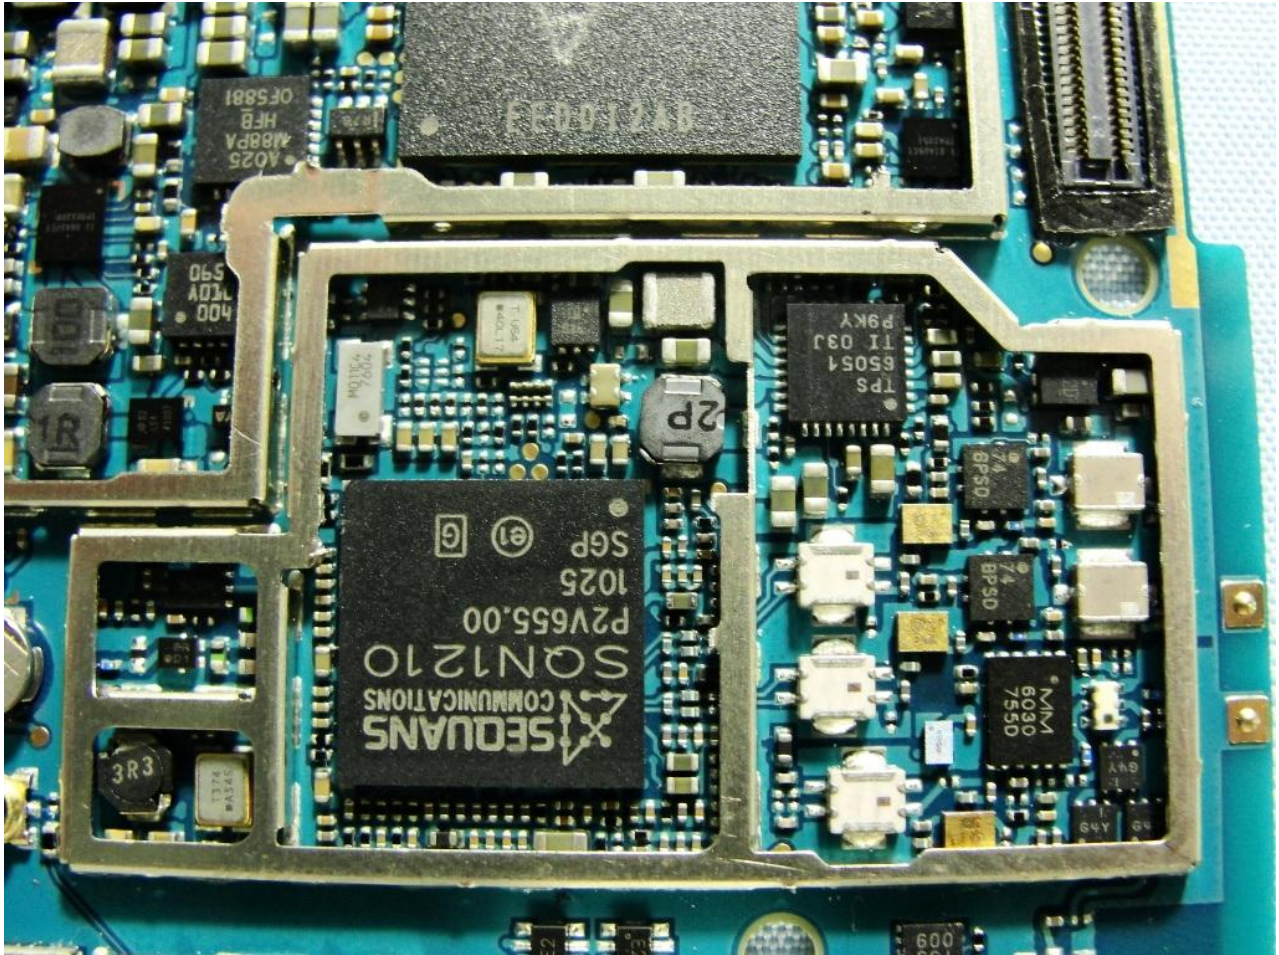

3. Internal Photograph of EUT

Model Name: PG06100

Model Name: PG06100

Model Name: PG06100

Model Name: PG06100

Model Name: PG06100

Model Name: PG06100

Model Name: PG06100

Model Name: PG06100

Model Name: PG06100

Model Name: PG06100

Model Name: PG06100

WWAN Main Antenna

Model Name: PG06100

Model Name: PG06100

Bluetooth and WLAN Antenna

Model Name: PG06100

WiMAX Main Antenna

Model Name: PG06100

Model Name: PG06100