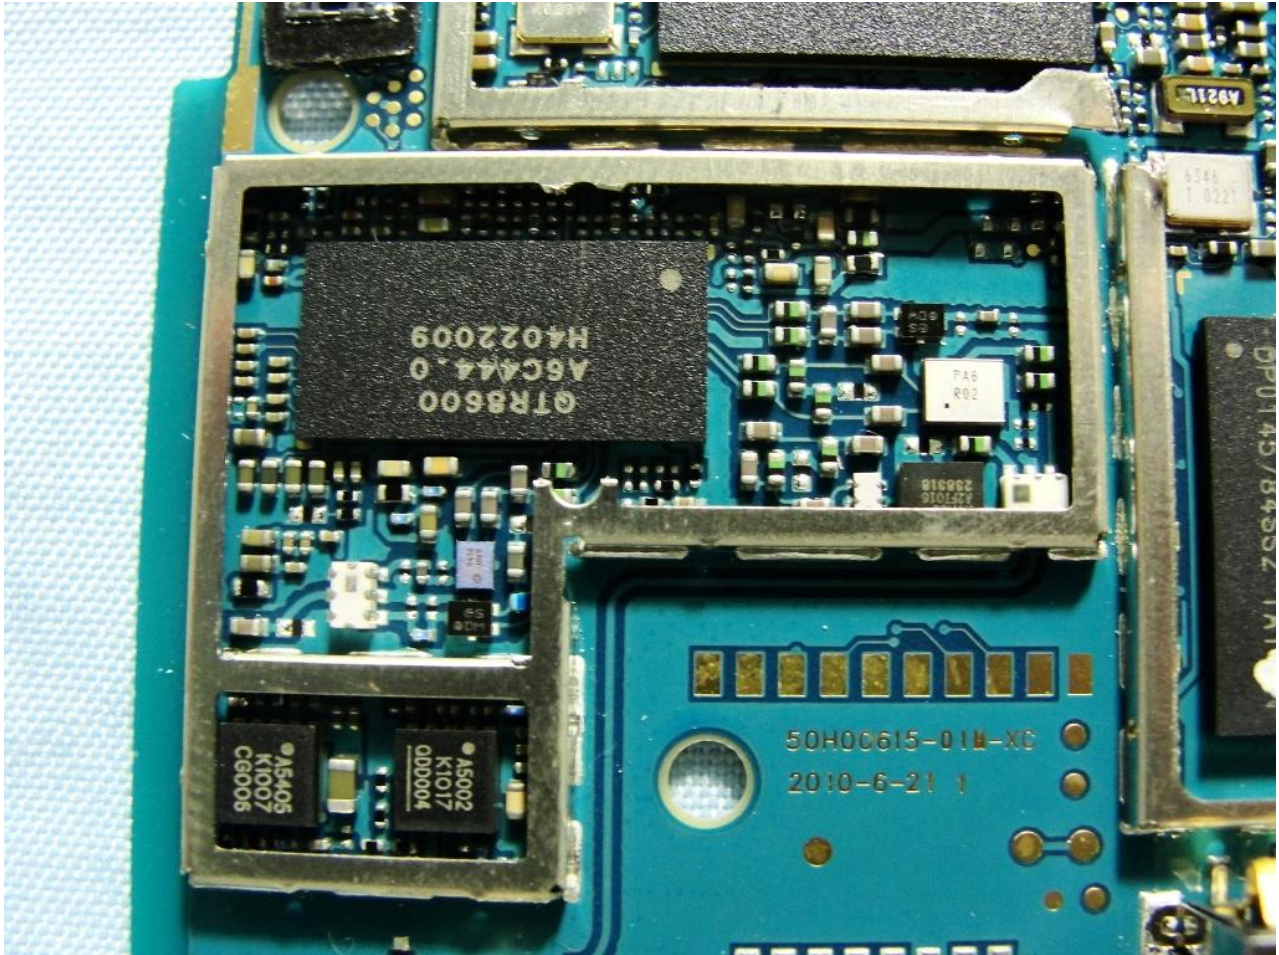

3. Internal Photograph of EUT

Model Name: PG06100

Model Name: PG06100

Model Name: PG06100

Model Name: PG06100

Model Name: PG06100

Model Name: PG06100

Model Name: PG06100

Model Name: PG06100

Model Name: PG06100

Model Name: PG06100

Model Name: PG06100

WWAN Main Antenna

Model Name: PG06100

Model Name: PG06100

Bluetooth and WLAN Antenna