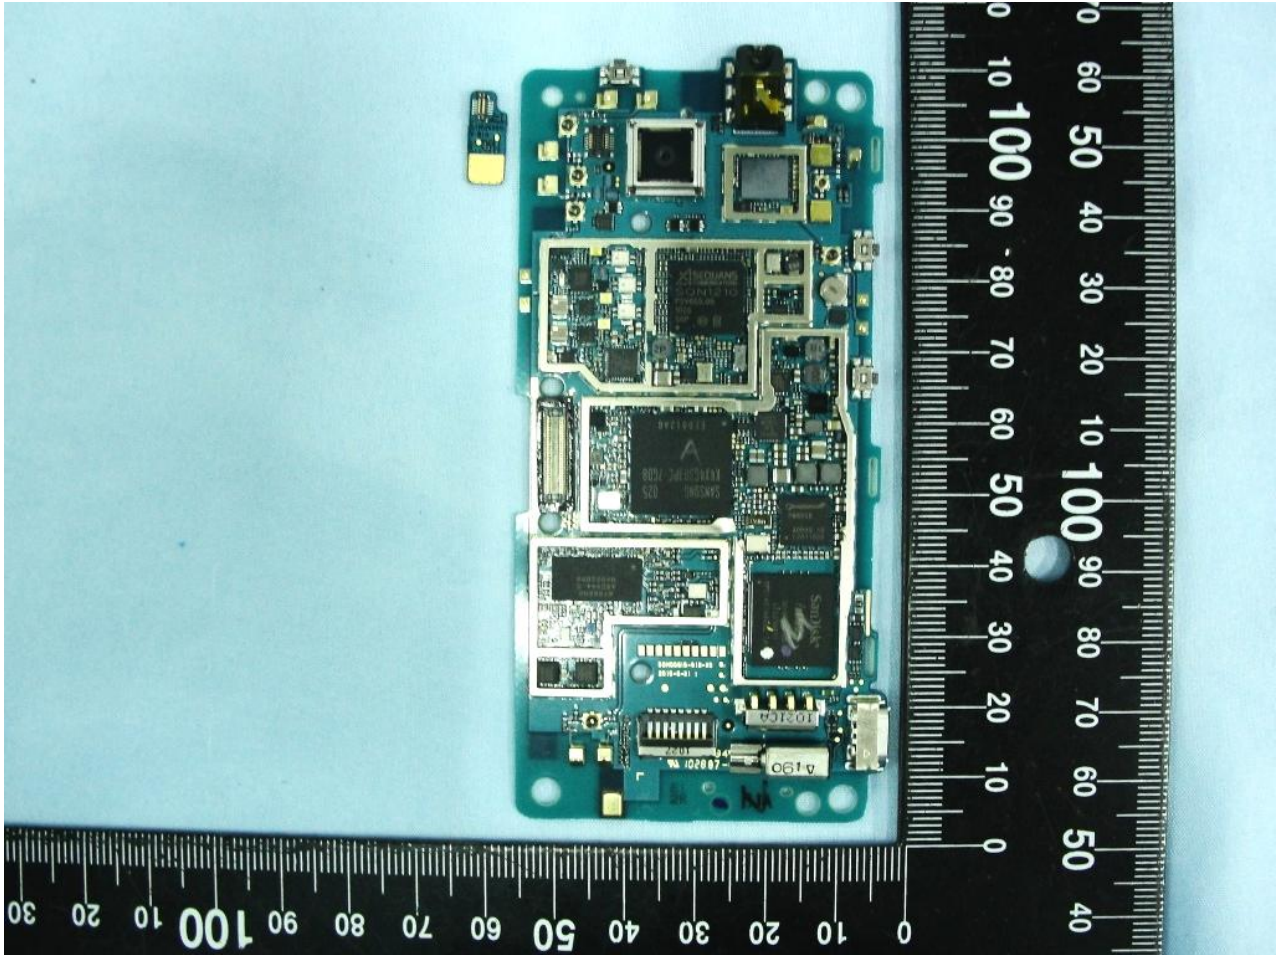

3. Internal Photograph of EUT

Model Name: PG06100

Model Name: PG06100

Model Name: PG06100

Model Name: PG06100

Model Name: PG06100

Model Name: PG06100

Model Name: PG06100

Model Name: PG06100

Model Name: PG06100

Model Name: PG06100

Model Name: PG06100

WWAN Main Antenna

Model Name: PG06100

Model Name: PG06100

Bluetooth and WLAN Antenna

Model Name: PG06100

WiMAX Main Antenna

Model Name: PG06100

Model Name: PG06100