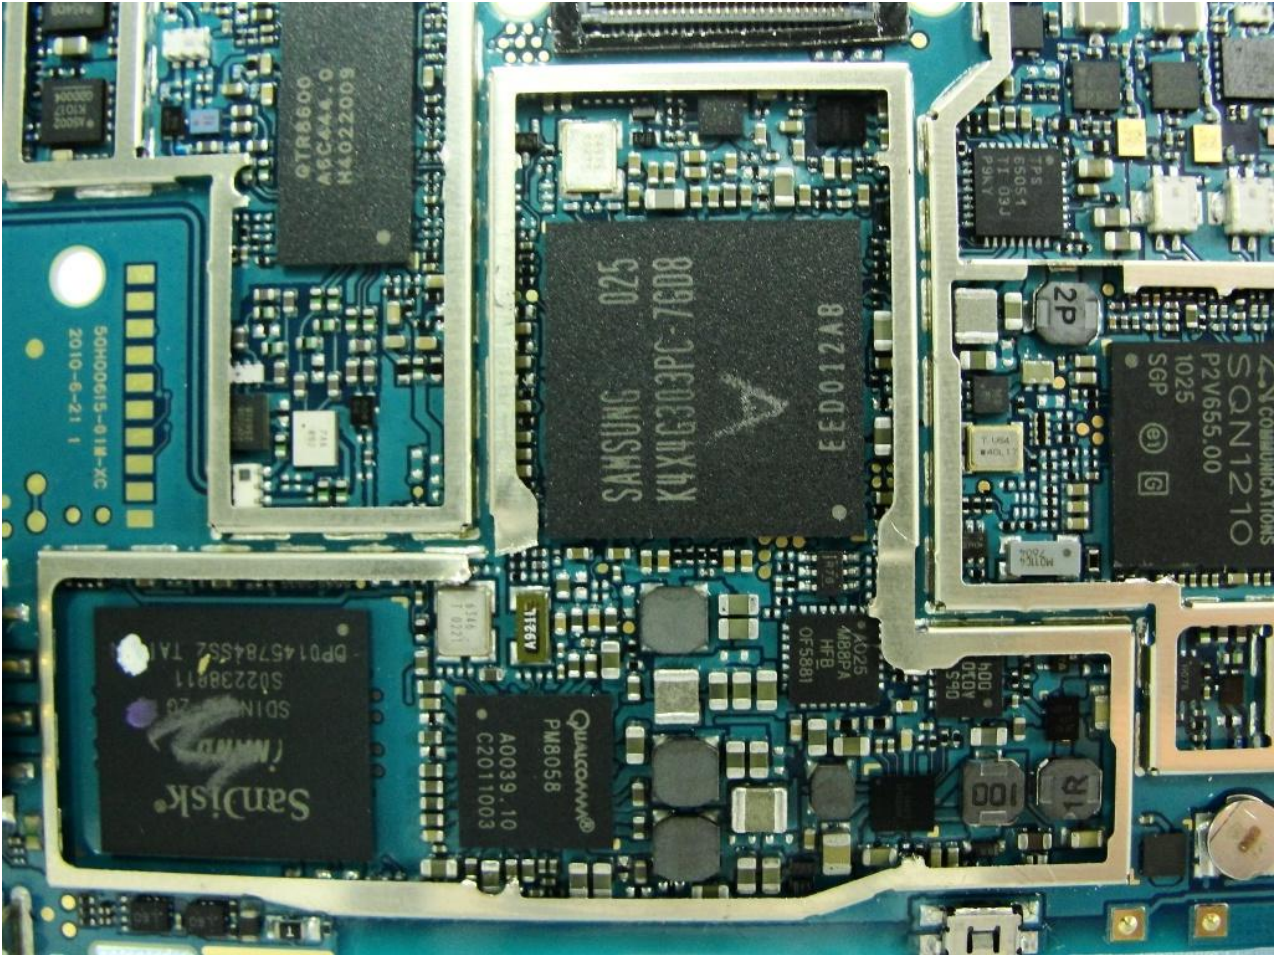

3. Internal Photograph of EUT

Model Name: PG06100

Model Name: PG06100

Model Name: PG06100

Model Name: PG06100

Model Name: PG06100

Model Name: PG06100

Model Name: PG06100

Model Name: PG06100

Model Name: PG06100

Model Name: PG06100

Model Name: PG06100

WWAN Main Antenna

Model Name: PG06100

Model Name: PG06100

Bluetooth and WLAN Antenna

Model Name: PG06100

WiMAX Main Antenna

Model Name: PG06100

Model Name: PG06100