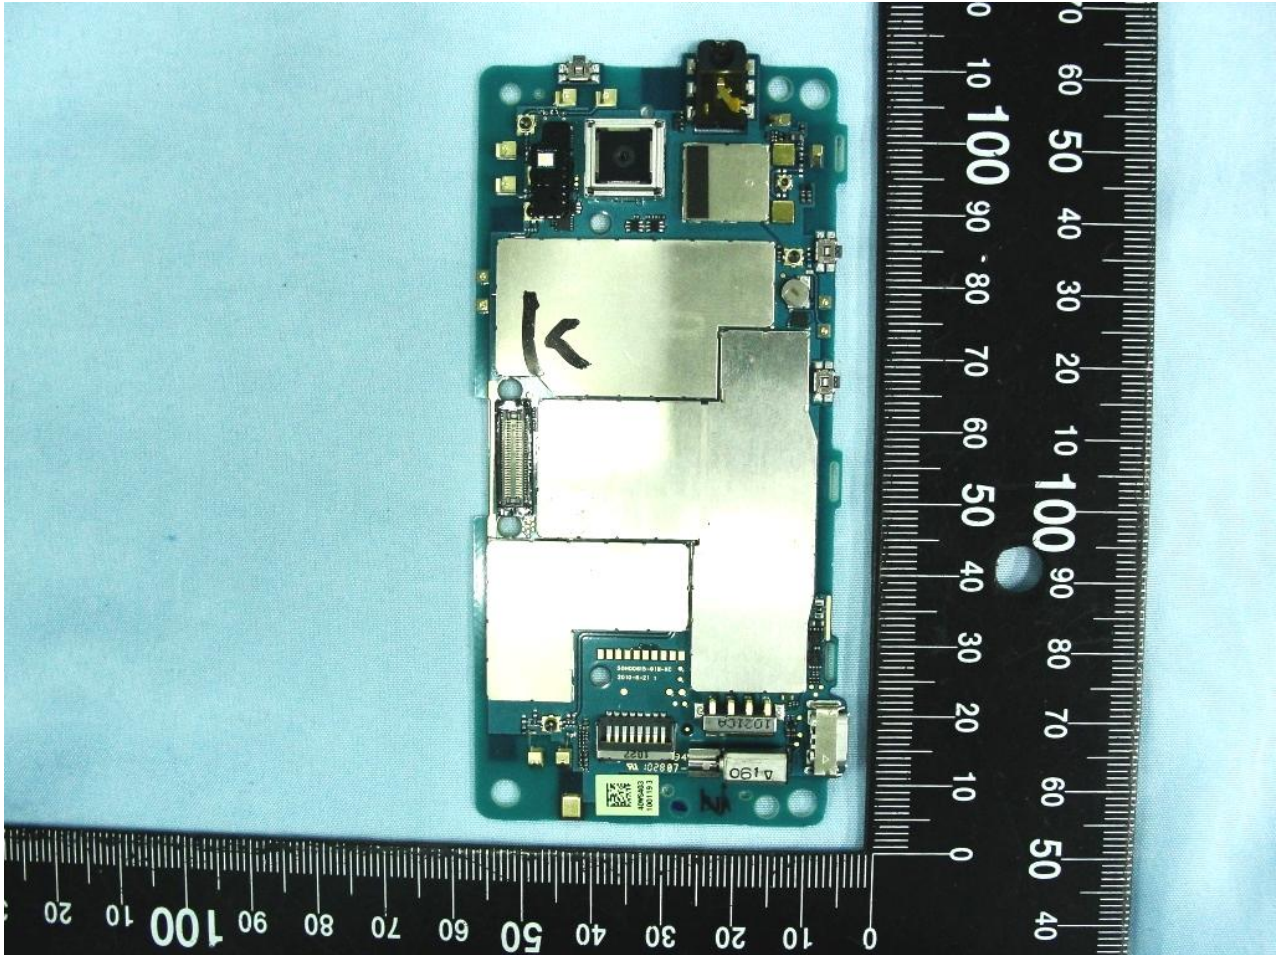

3. Internal Photograph of EUT

Model Name: PG06100

Model Name: PG06100

Model Name: PG06100

Model Name: PG06100

Model Name: PG06100

Model Name: PG06100

Model Name: PG06100

Model Name: PG06100

Model Name: PG06100

Model Name: PG06100

Model Name: PG06100

WWAN Main Antenna

Model Name: PG06100

Model Name: PG06100

Bluetooth and WLAN Antenna

Model Name: PG06100

WiMAX Main Antenna

Model Name: PG06100

Model Name: PG06100