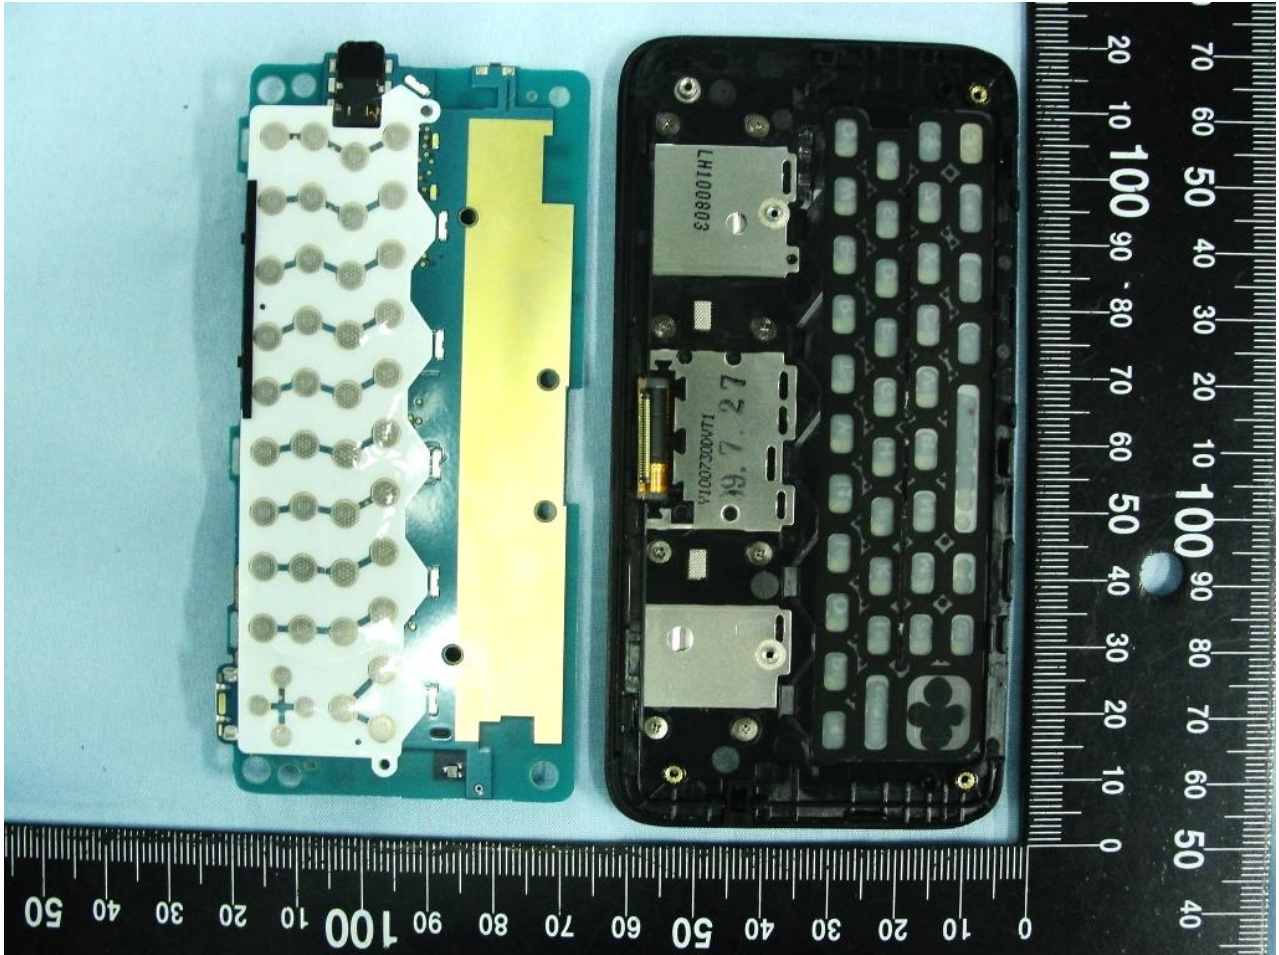

3. Internal Photograph of EUT

Model Name: PG06100

Model Name: PG06100

Model Name: PG06100

Model Name: PG06100

Model Name: PG06100

Model Name: PG06100

Model Name: PG06100

Model Name: PG06100

Model Name: PG06100

Model Name: PG06100

Model Name: PG06100

WWAN Main Antenna

Model Name: PG06100

Model Name: PG06100

Bluetooth and WLAN Antenna

Model Name: PG06100

WiMAX Main Antenna

Model Name: PG06100

Model Name: PG06100