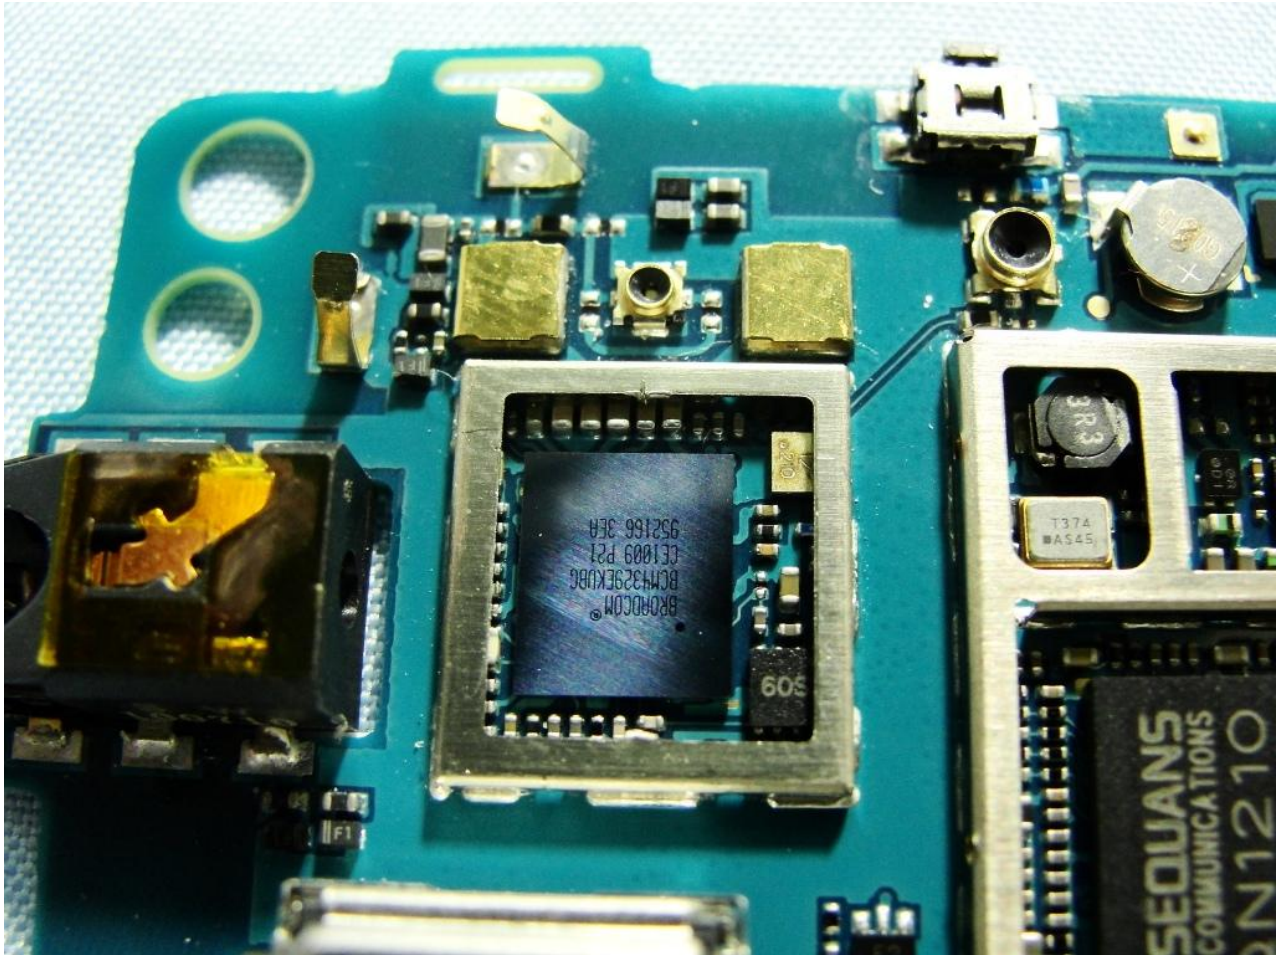

3. Internal Photograph of EUT

Model Name: PG06100

Model Name: PG06100

Model Name: PG06100

Model Name: PG06100

Model Name: PG06100

Model Name: PG06100

Model Name: PG06100

Model Name: PG06100

Model Name: PG06100

Model Name: PG06100

Model Name: PG06100

WWAN Main Antenna

Model Name: PG06100

Model Name: PG06100

Bluetooth and WLAN Antenna

Model Name: PG06100

WiMAX Main Antenna

Model Name: PG06100

Model Name: PG06100