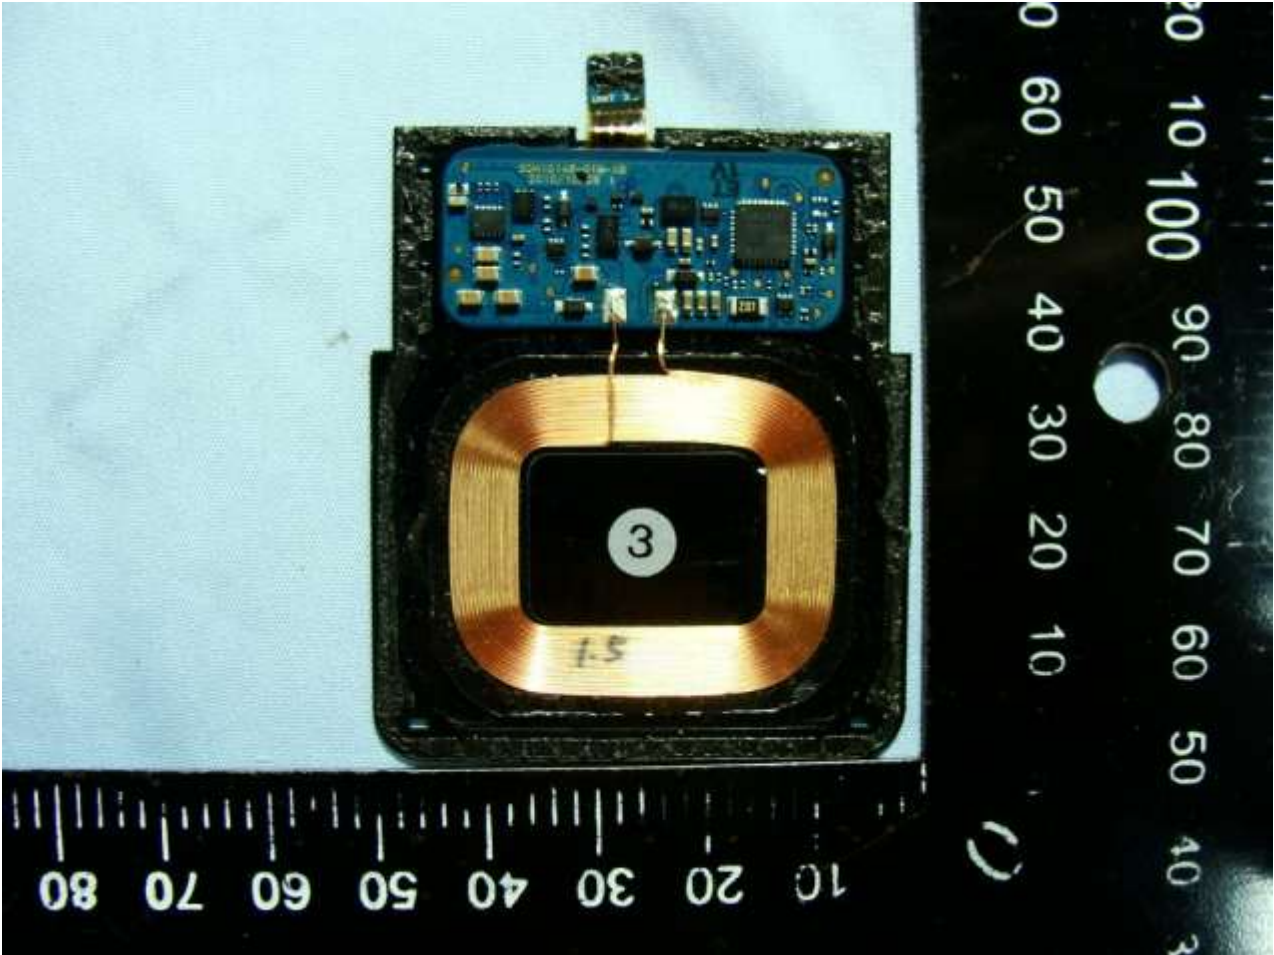

Model Name: PG05100

EUT with Wireless Charging Cover

Model Name: PG05100

Model Name: PG05100

Model Name: PG05100

Sample 1 (Extend Battery Cover)

Bluetooth & WLAN Antenna <Tx/Rx>

Model Name: PG05100

Model Name: PG05100

Model Name: PG05100

Model Name: PG05100

Sample 1 (Wireless Charging Cover)

Bluetooth & WLAN Antenna <Tx/Rx>

Model Name: PG05100

Model Name: PG05100

Model Name: PG05100

Model Name: PG05100

Sample 2 (Extend Battery Cover)

Bluetooth & WLAN Antenna <Tx/Rx>

Model Name: PG05100

Model Name: PG05100

Model Name: PG05100

Model Name: PG05100

Sample 2 (Wireless Charging Cover)