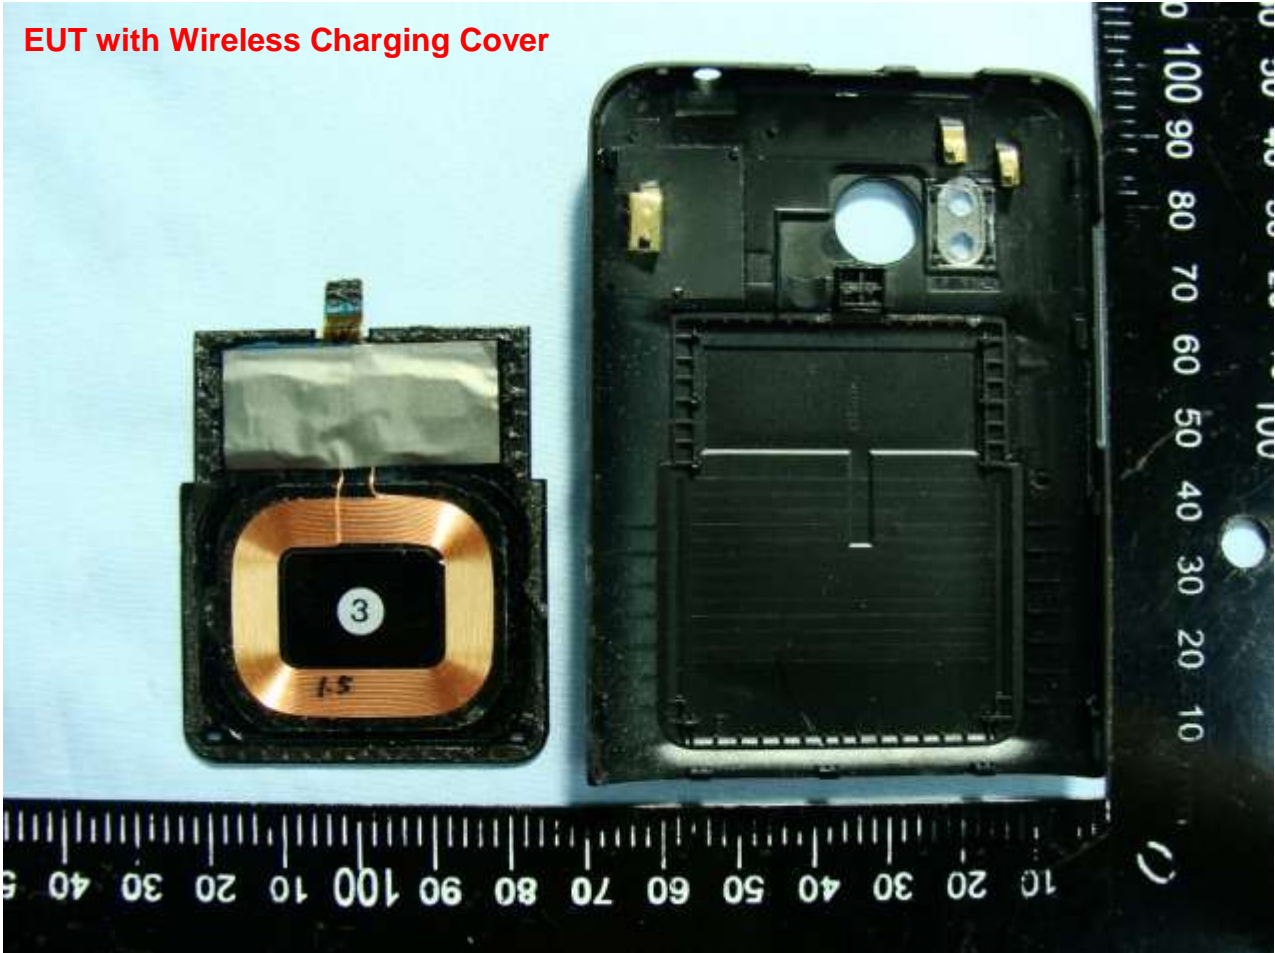

Model Name: PG05100

EUT with Wireless Charging Cover

Model Name: PG05100

Model Name: PG05100

Model Name: PG05100

Sample 1 (Extend Battery Cover)

Bluetooth & WLAN Antenna <Tx/Rx>

Model Name: PG05100

Model Name: PG05100

Model Name: PG05100

Model Name: PG05100

Sample 1 (Wireless Charging Cover)

Bluetooth & WLAN Antenna <Tx/Rx>

Model Name: PG05100

Model Name: PG05100

Model Name: PG05100