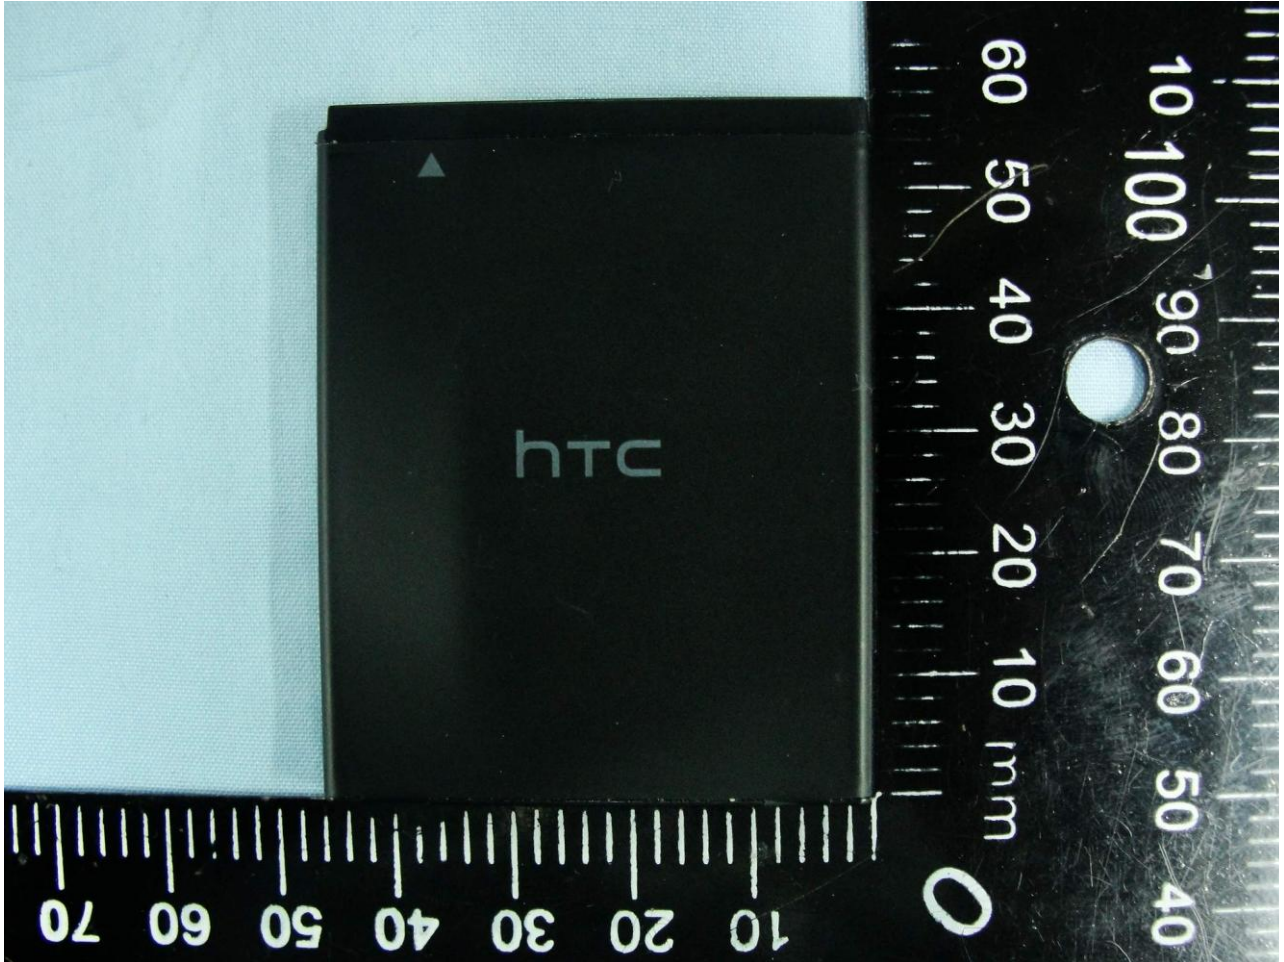

Model Name: PG05100