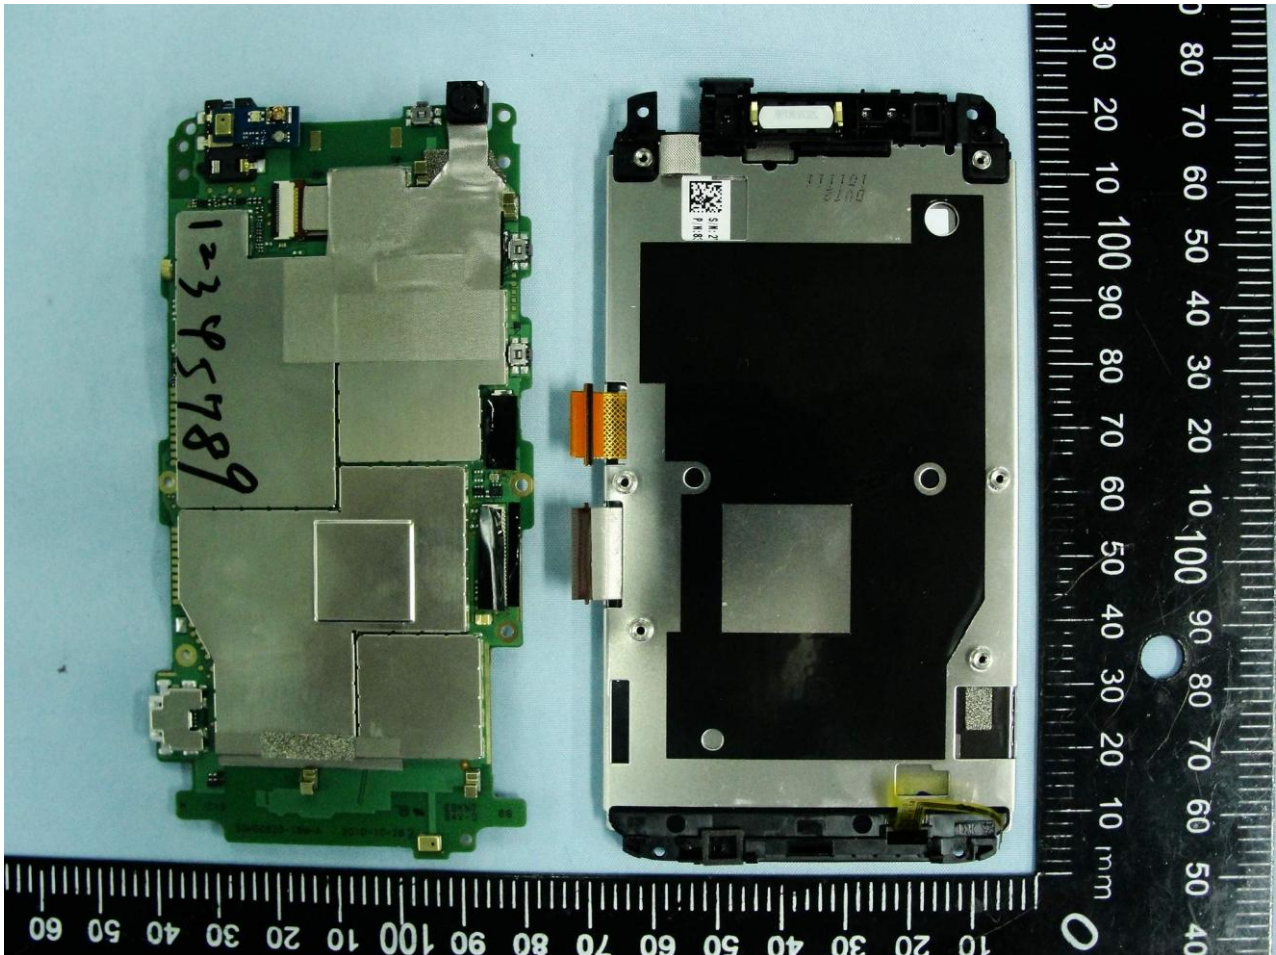

3. Internal Photograph of EUT

Model Name: PG05100

Model Name: PG05100

Model Name: PG05100

Bluetooth & WLAN Antenna

Model Name: PG05100

Model Name: PG05100

**CDMA Antenna**

Model Name: PG05100