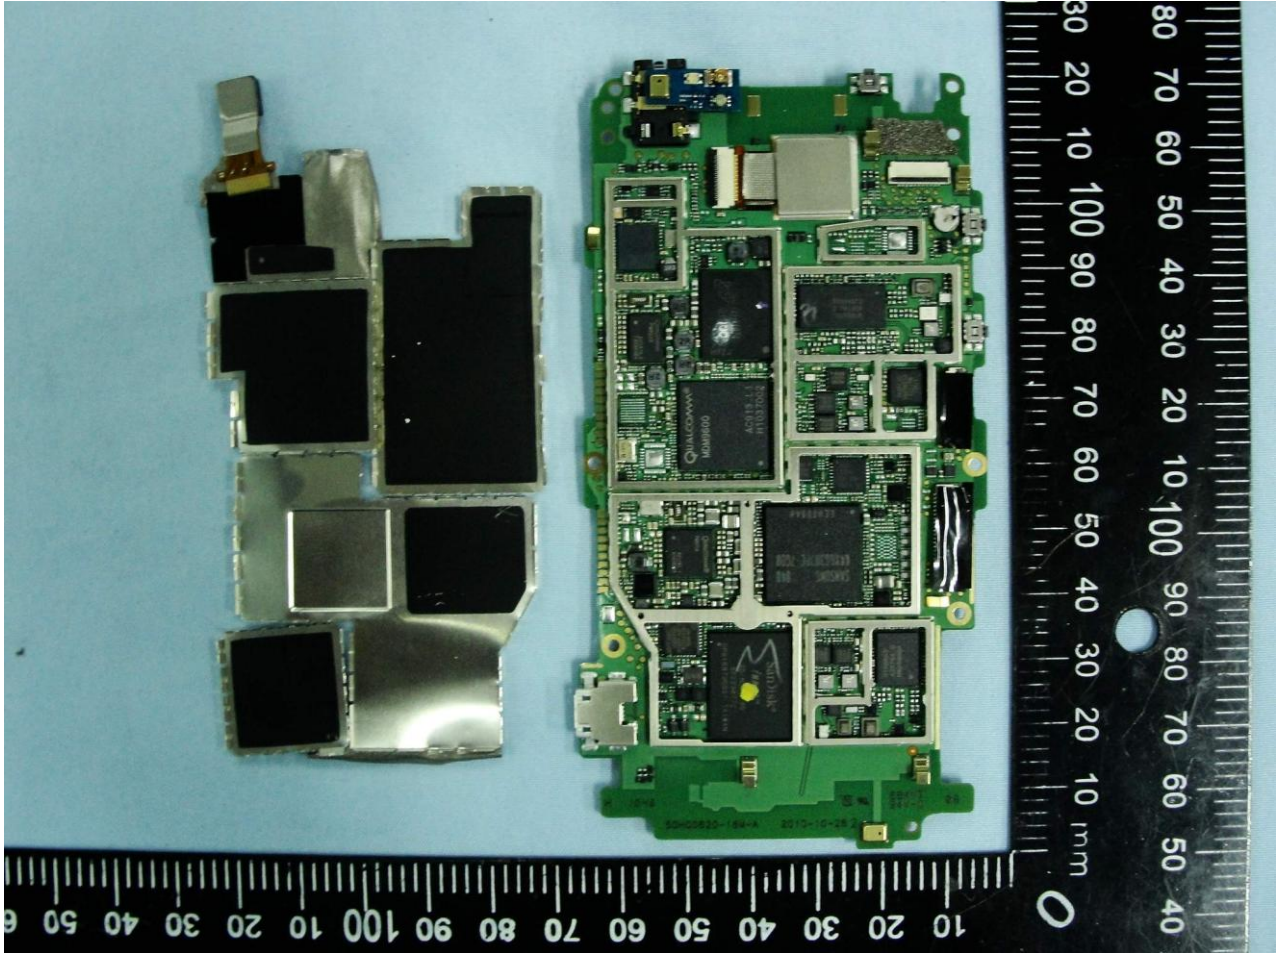

3. Internal Photograph of EUT

Model Name: PG05100

Model Name: PG05100

Model Name: PG05100

Bluetooth & WLAN Antenna

Model Name: PG05100

Model Name: PG05100

**CDMA Antenna**

Model Name: PG05100