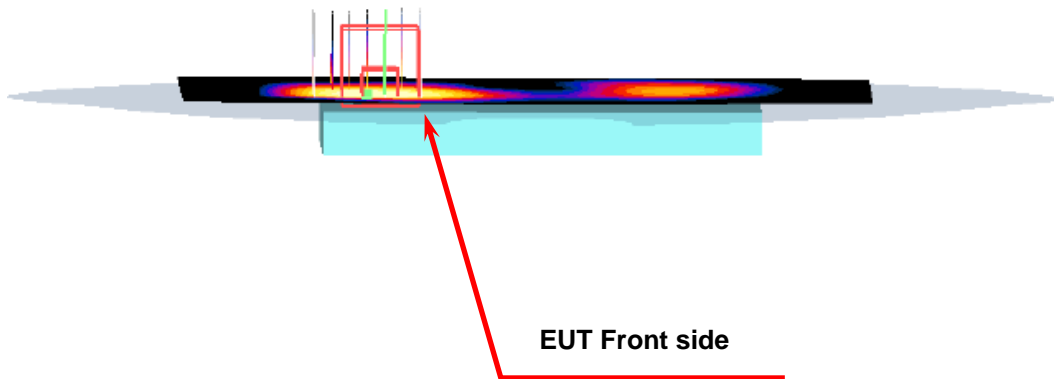

SAR Test Setup Photographs

Right Head Setup

Right Head SAR Test Setup (Cheek)

Right Head SAR Test Setup (Tilted)

Left Head Setup

Left Head SAR Test Setup (Cheek)

Left Head SAR Test Setup (Tilted)

Body Setup (15 mm separation to phantom)

Body SAR Test Setup (Flat Section)

2G/3G Body Setup (10 mm separation to phantom)

Body SAR Test Setup (Flat Section)

WLAN Body Setup (10 mm separation to phantom)

Body SAR Test Setup (Flat Section)