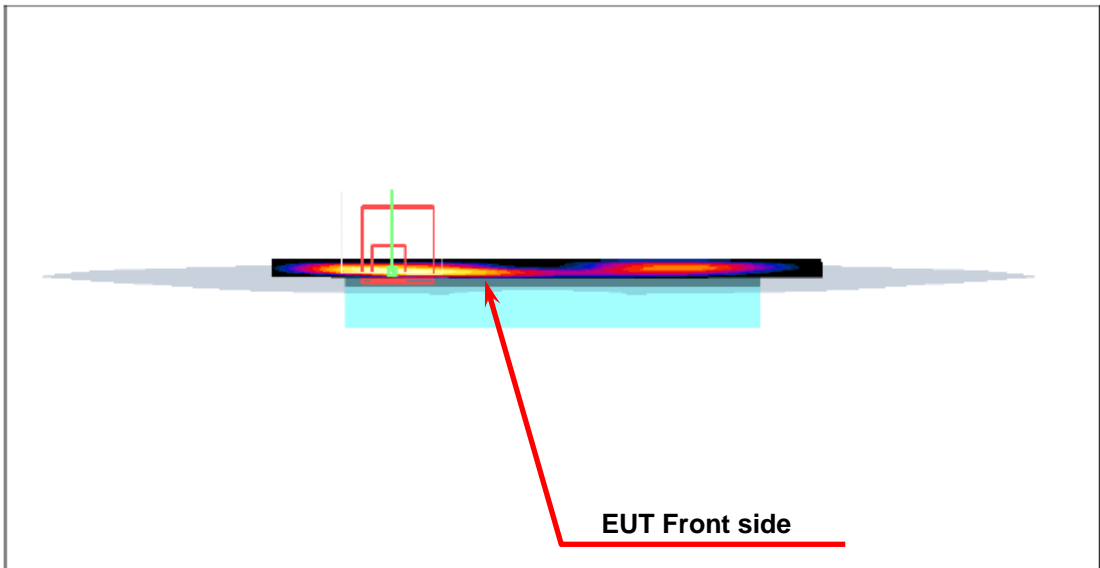

SAR Test Setup Photographs

Right Head Setup

Right Head SAR Test Setup (Cheek)

Right Head SAR Test Setup (Tilted)

Left Head Setup

Left Head SAR Test Setup (Cheek)

Left Head SAR Test Setup (Tilted)

Body Setup (15 mm separation to phantom)

Body SAR Test Setup (Flat Section)

2G/3G Body Setup (10 mm separation to phantom)

Body SAR Test Setup (Flat Section)

WLAN Body Setup (10 mm separation to phantom)

Body SAR Test Setup (Flat Section)