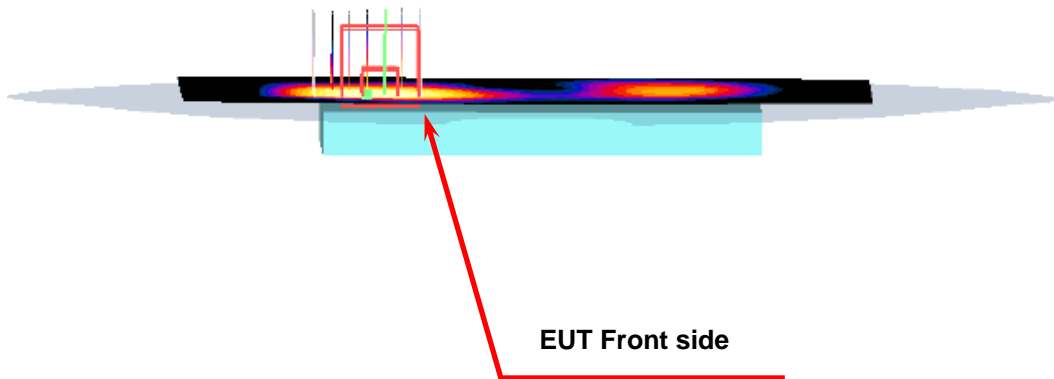

SAR Test Setup Photographs

Right Head Setup

Right Head SAR Test Setup (Cheek)

Right Head SAR Test Setup (Tilted)

Left Head Setup

Left Head SAR Test Setup (Cheek)

Left Head SAR Test Setup (Tilted)

Body Setup (15 mm separation to phantom)

Body SAR Test Setup (Flat Section)

Body Setup (Front side To Phantom 10 mm)

Body SAR Test Setup (Flat Section)

Body Setup (Back side To Phantom 10 mm)

Body SAR Test Setup (Flat Section)

Body Setup (Left edge To Phantom 10 mm)