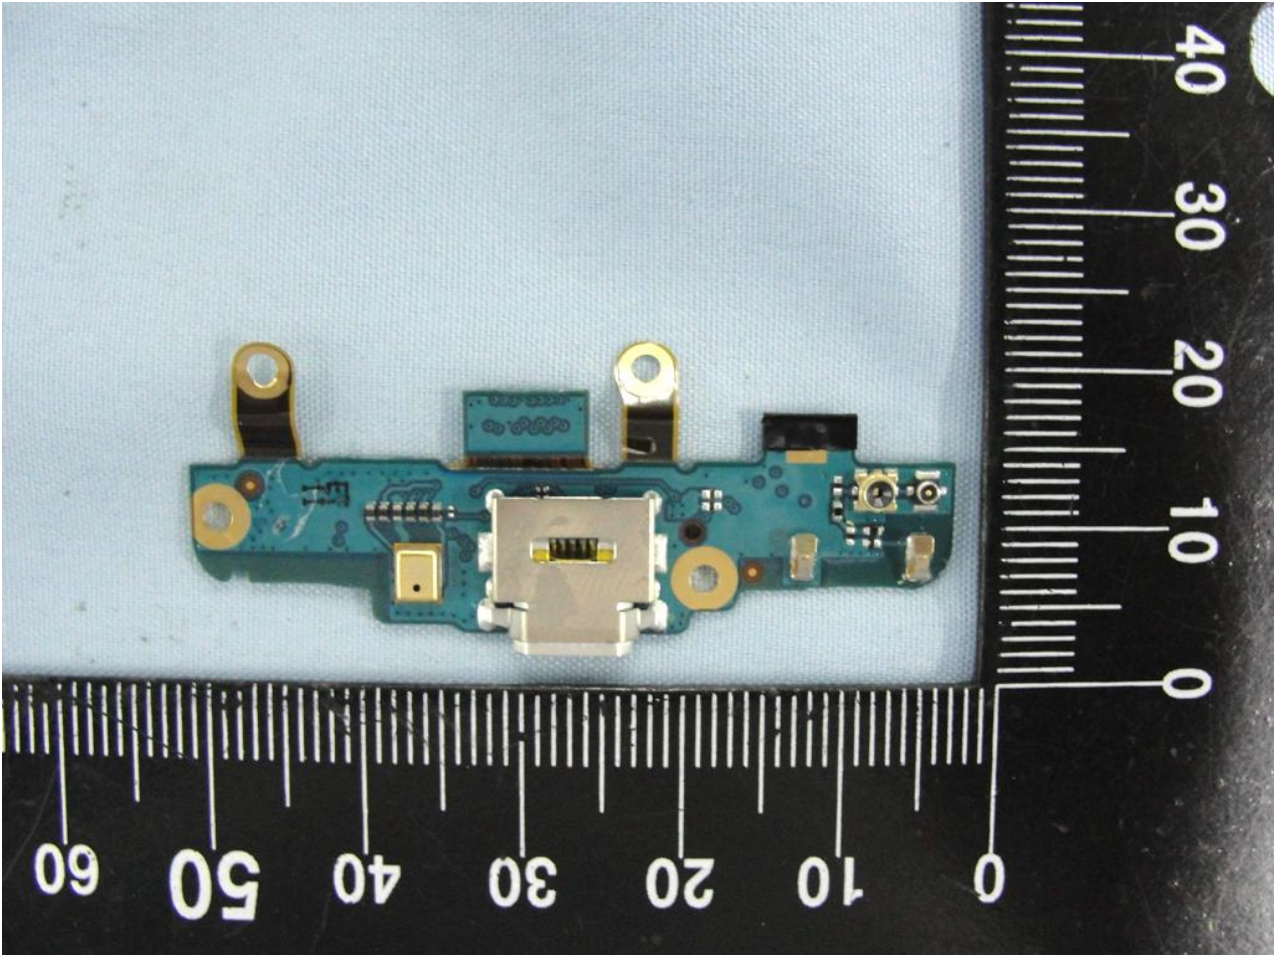

Model Name: PD53100