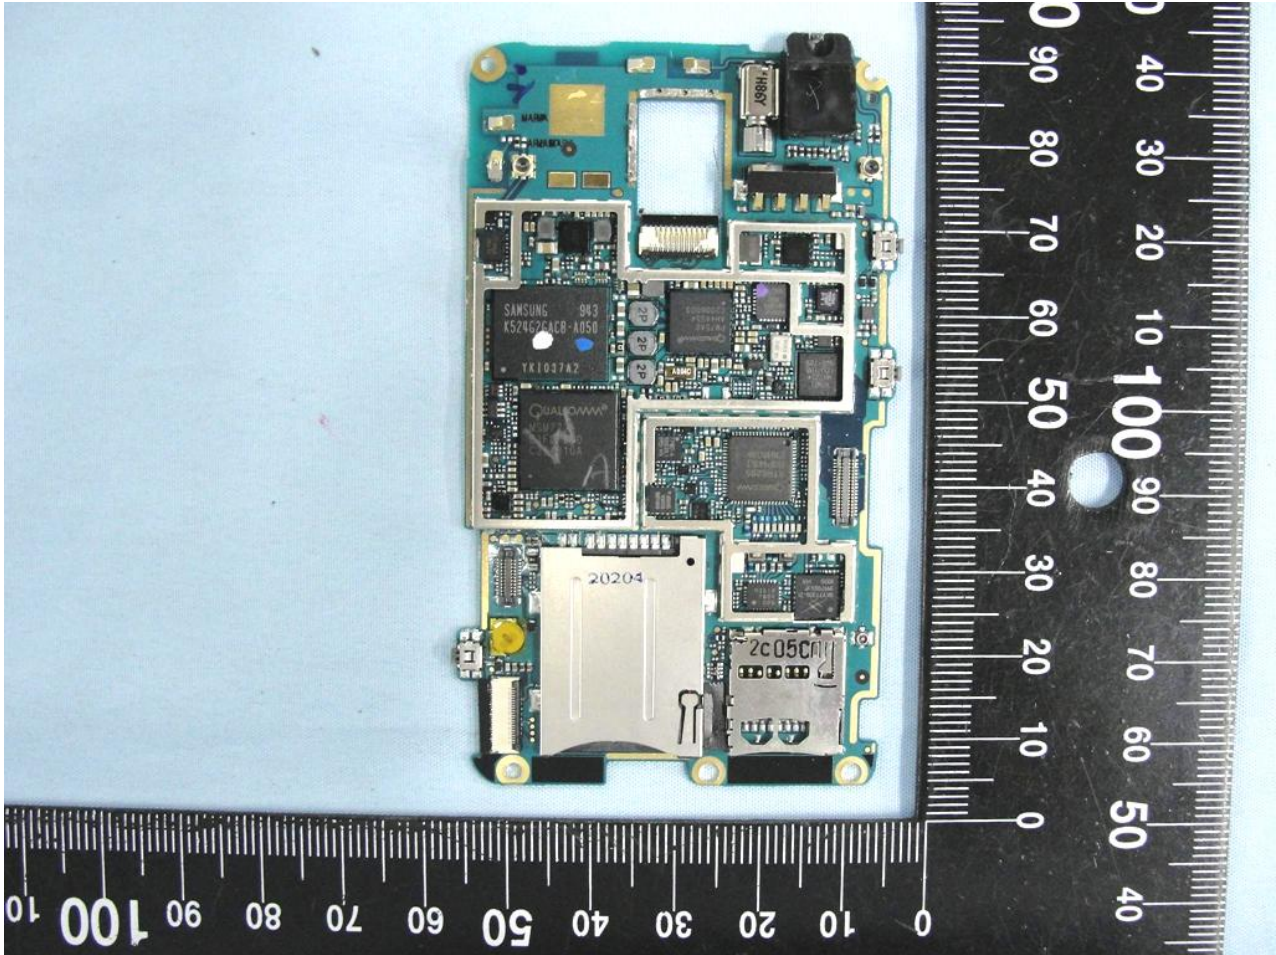

Model Name: PD53100