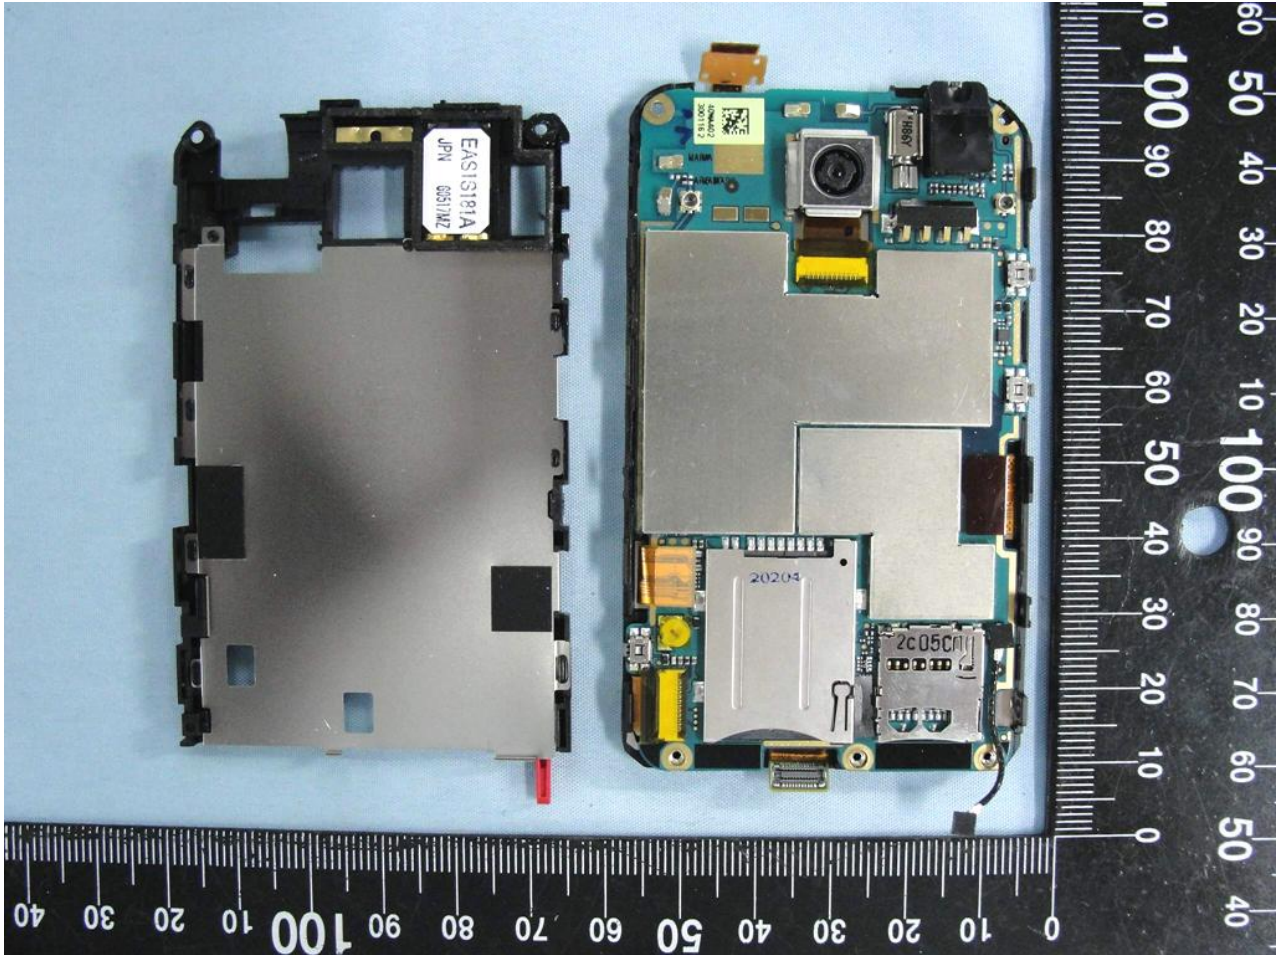

Model Name: PD53100