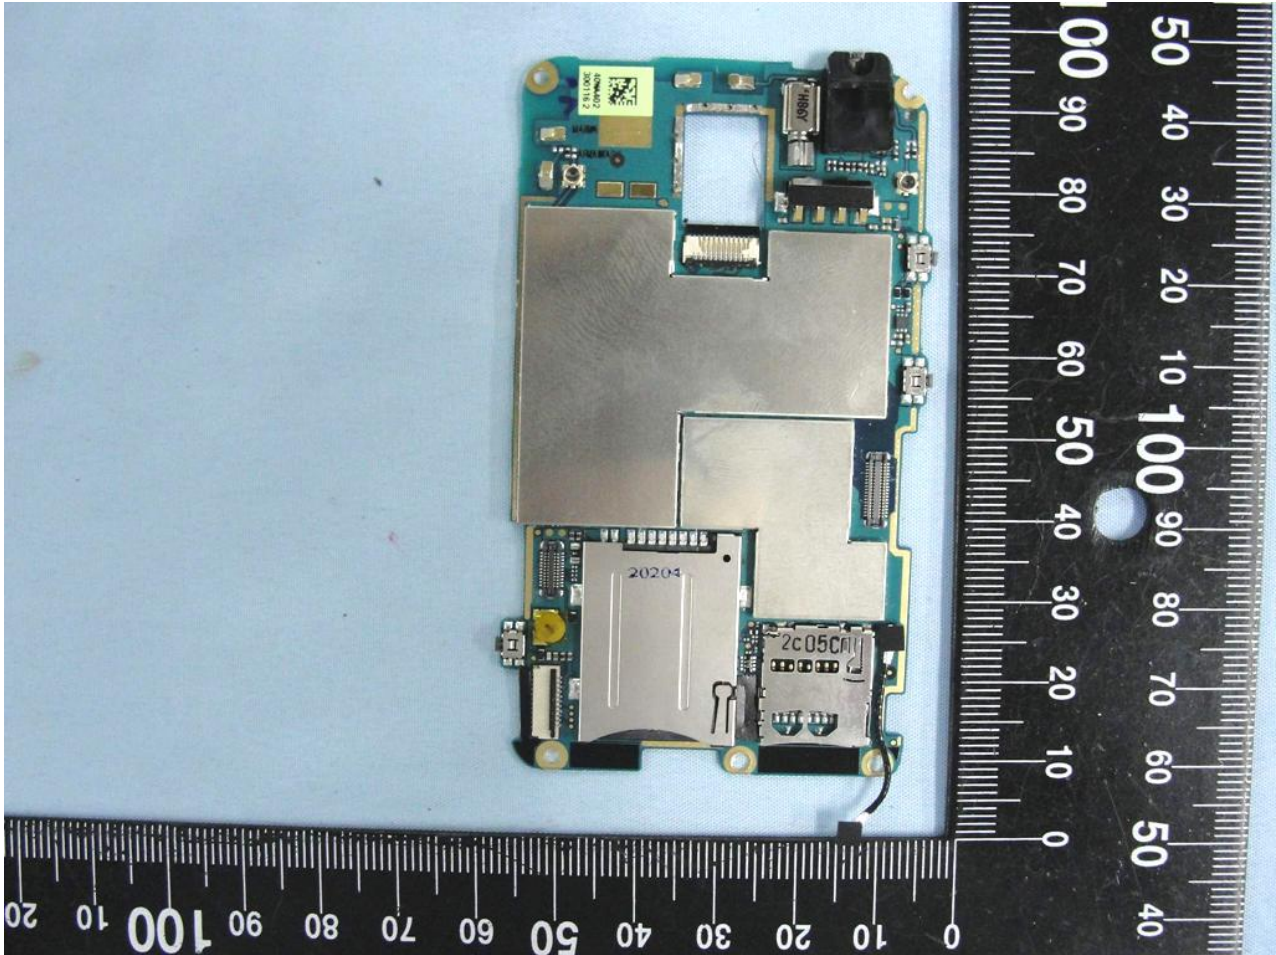

Model Name: PD53100