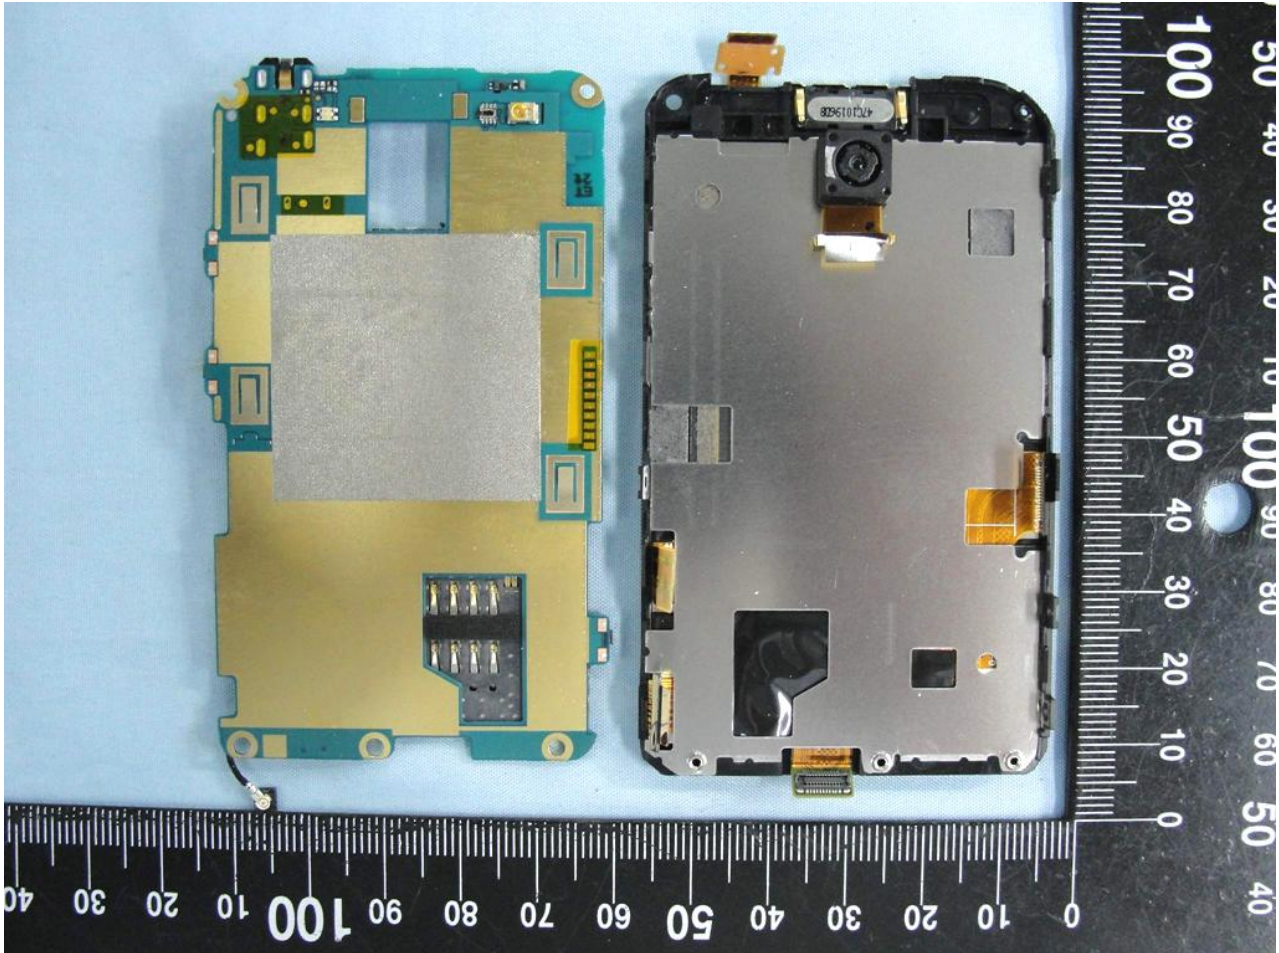

Model Name: PD53100