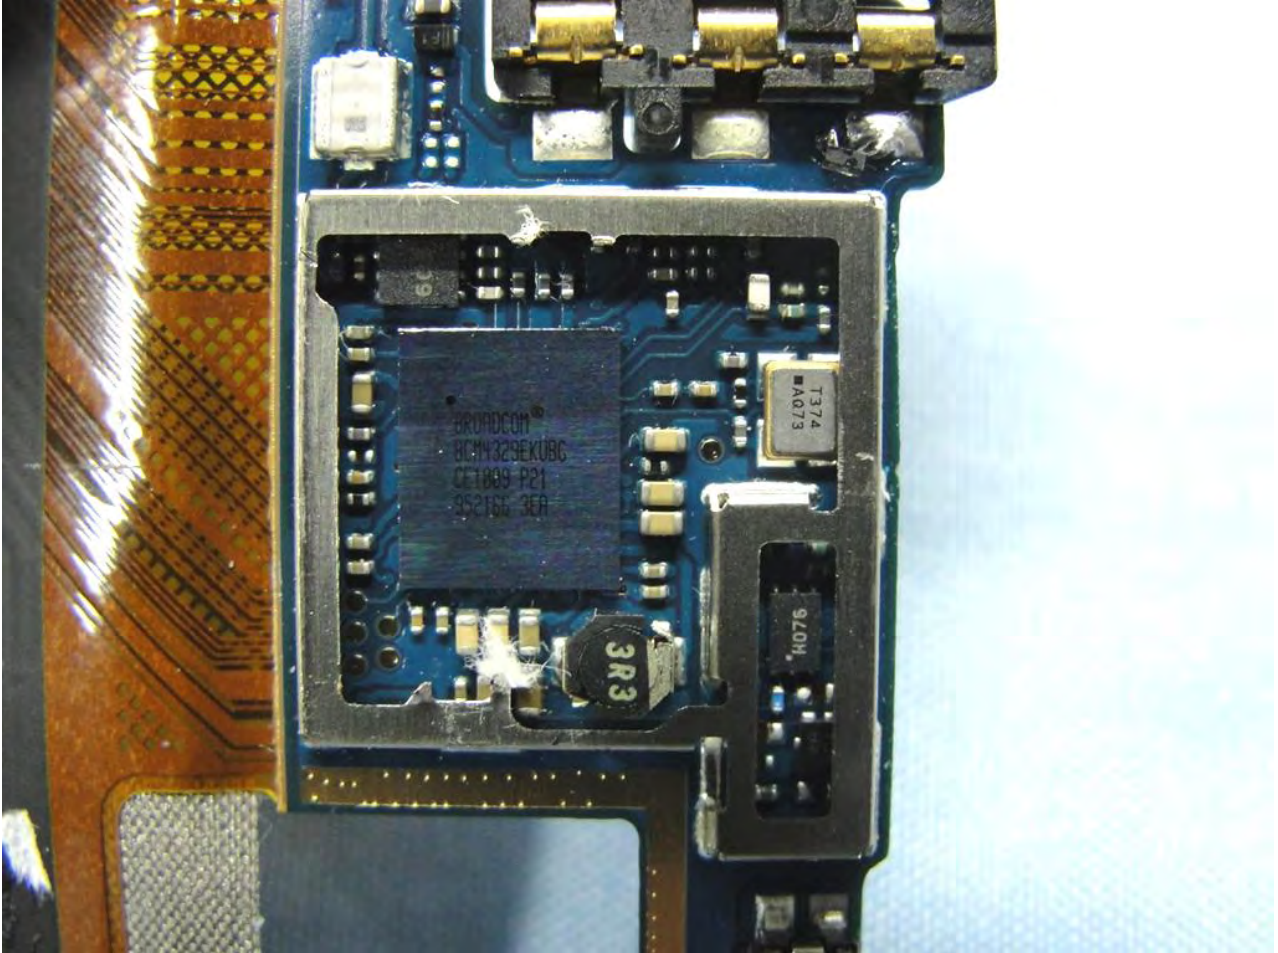

Model Name: PD42100

Model Name: PD42100

Model Name: PD42100

Model Name: PD42100

Model Name: PD42100

Model Name: PD42100

Model Name: PD42100

WWAN Main Antenna