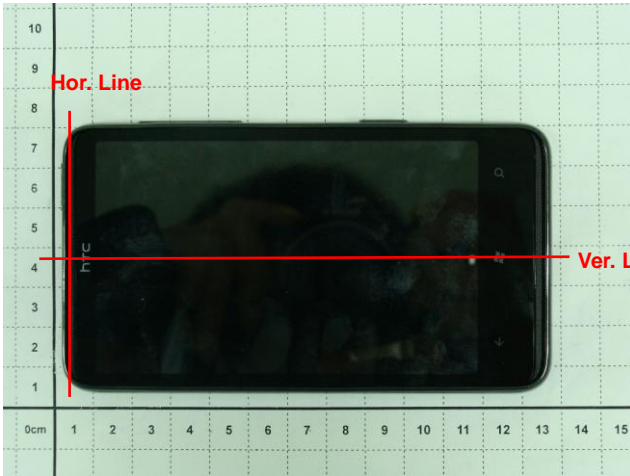

Appendix D. Test Setup Photos

Front View

Rear View

Right Cheek

Right Tilted

Left Cheek

Left Tilted

Face of the DUT with Phantom 1.5 cm Gap

Bottom of the DUT with Phantom 1.5 cm Gap