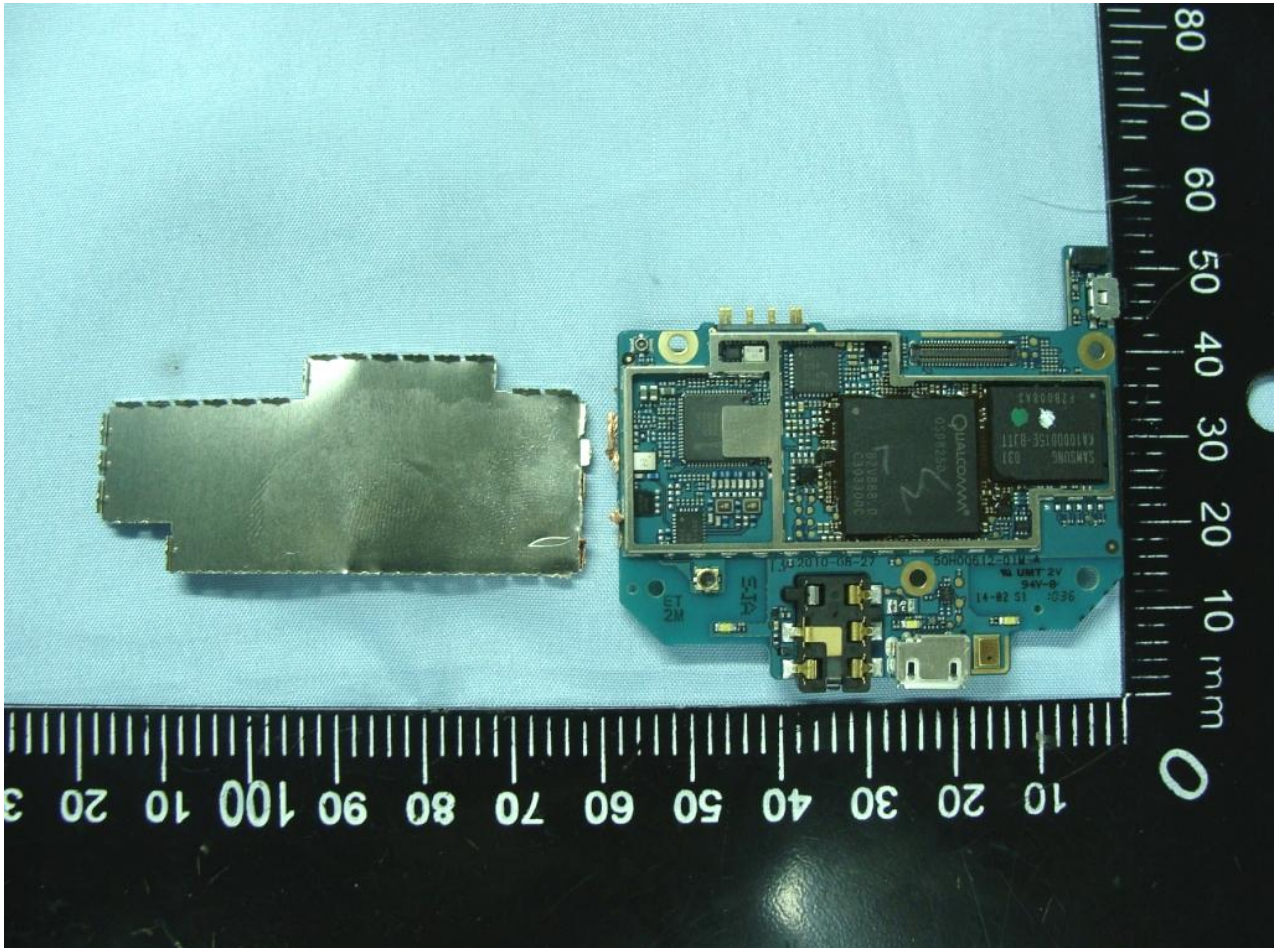

3. Internal Photograph of EUT

Model Name: PD29130

Model Name: PD29130

Model Name: PD29130

**Model Name: PD29130**

Model Name: PD29130

WWAN Antenna