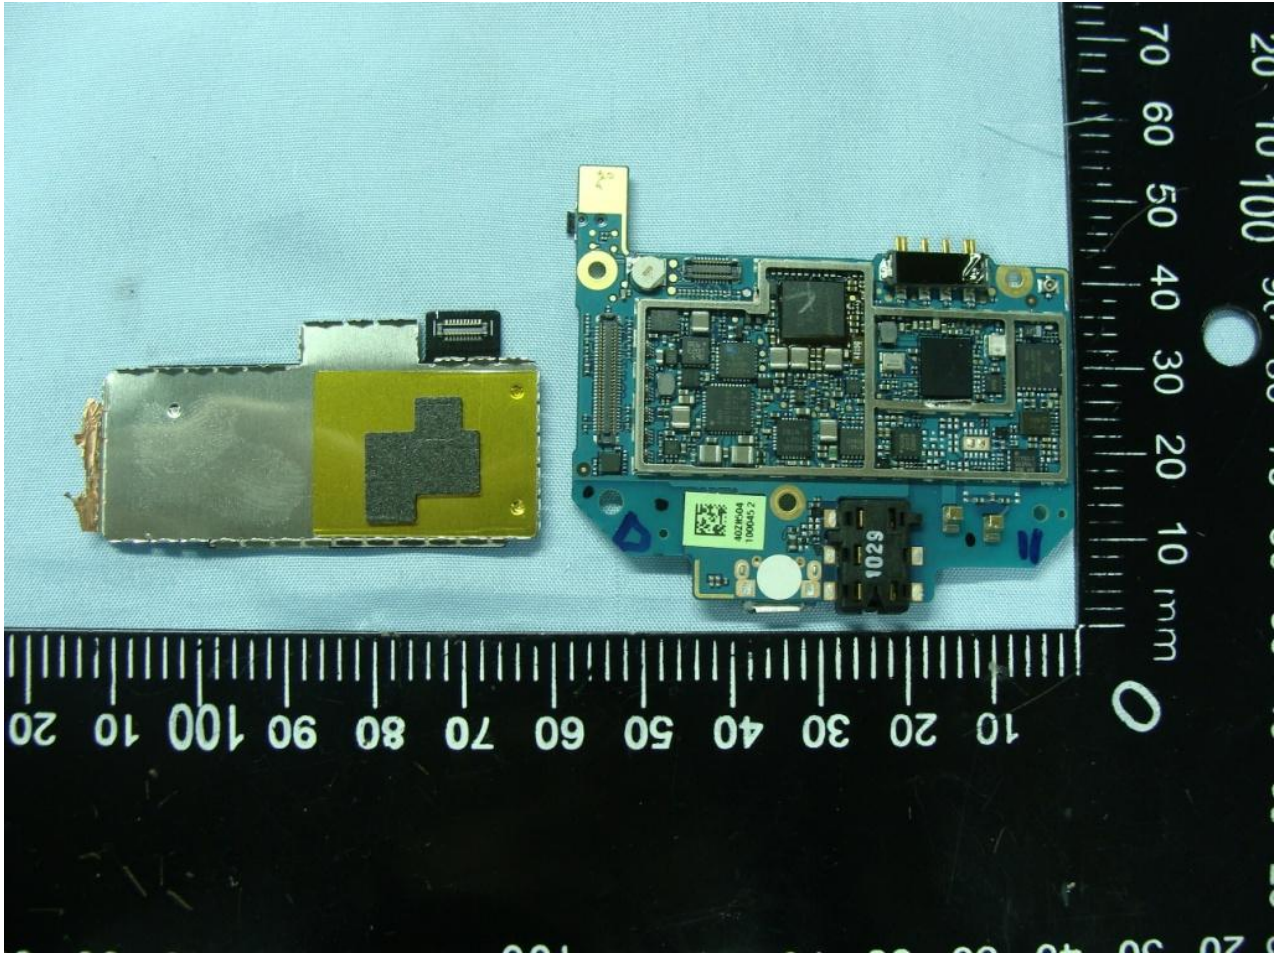

3. Internal Photograph of EUT

Model Name: PD29130

Model Name: PD29130

Model Name: PD29130

**Model Name: PD29130**

Model Name: PD29130

WWAN Antenna