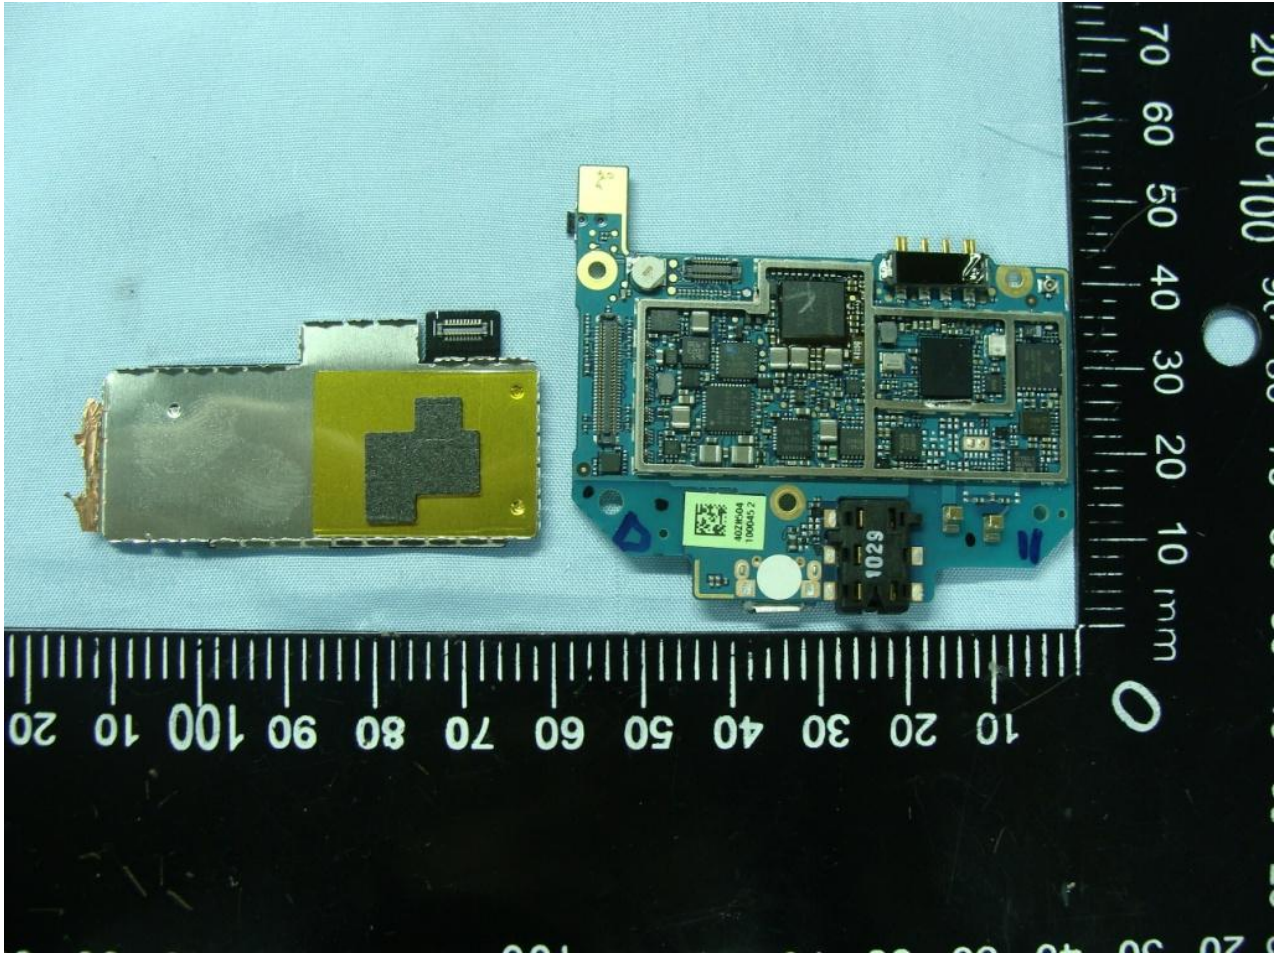

3. Internal Photograph of EUT

Model Name: PD29130

Model Name: PD29130

Model Name: PD29130

Model Name: PD29130

Model Name: PD29130

WWAN Antenna