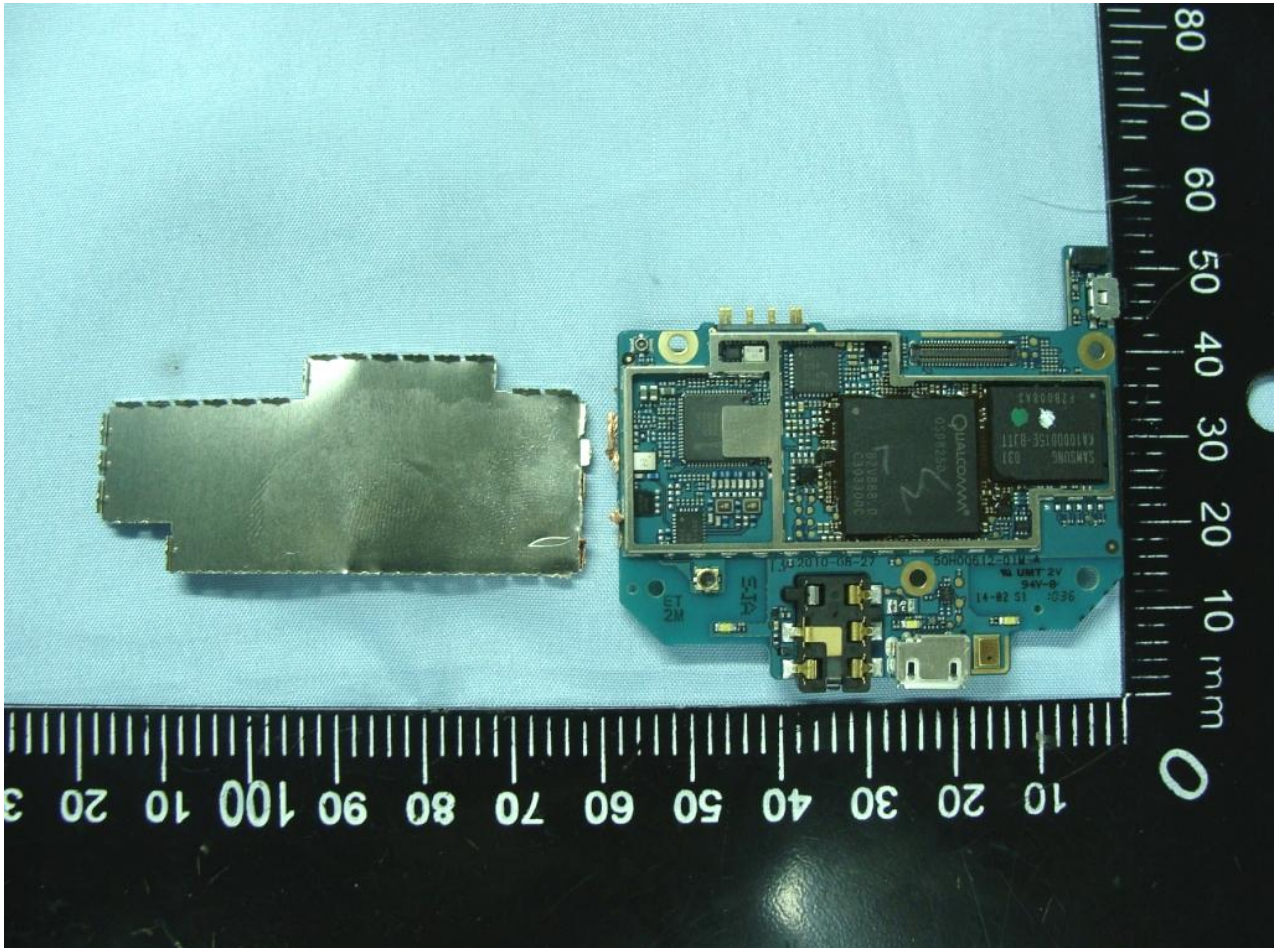

3. Internal Photograph of EUT

Model Name: PD29130

Model Name: PD29130

Model Name: PD29130

Model Name: PD29130

Model Name: PD29130

WWAN Antenna