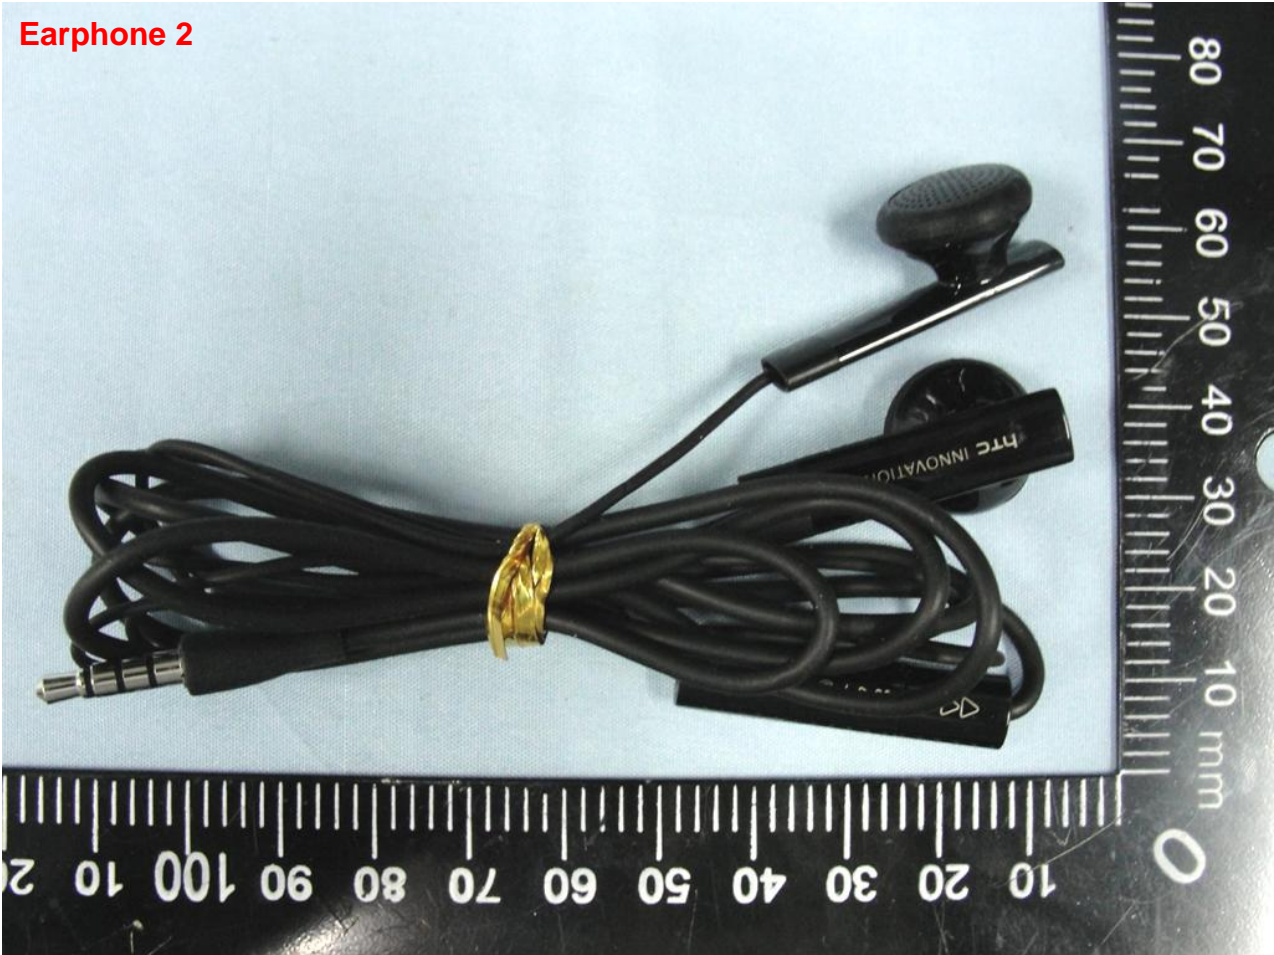

Model Name: PD29110

Earphone 2