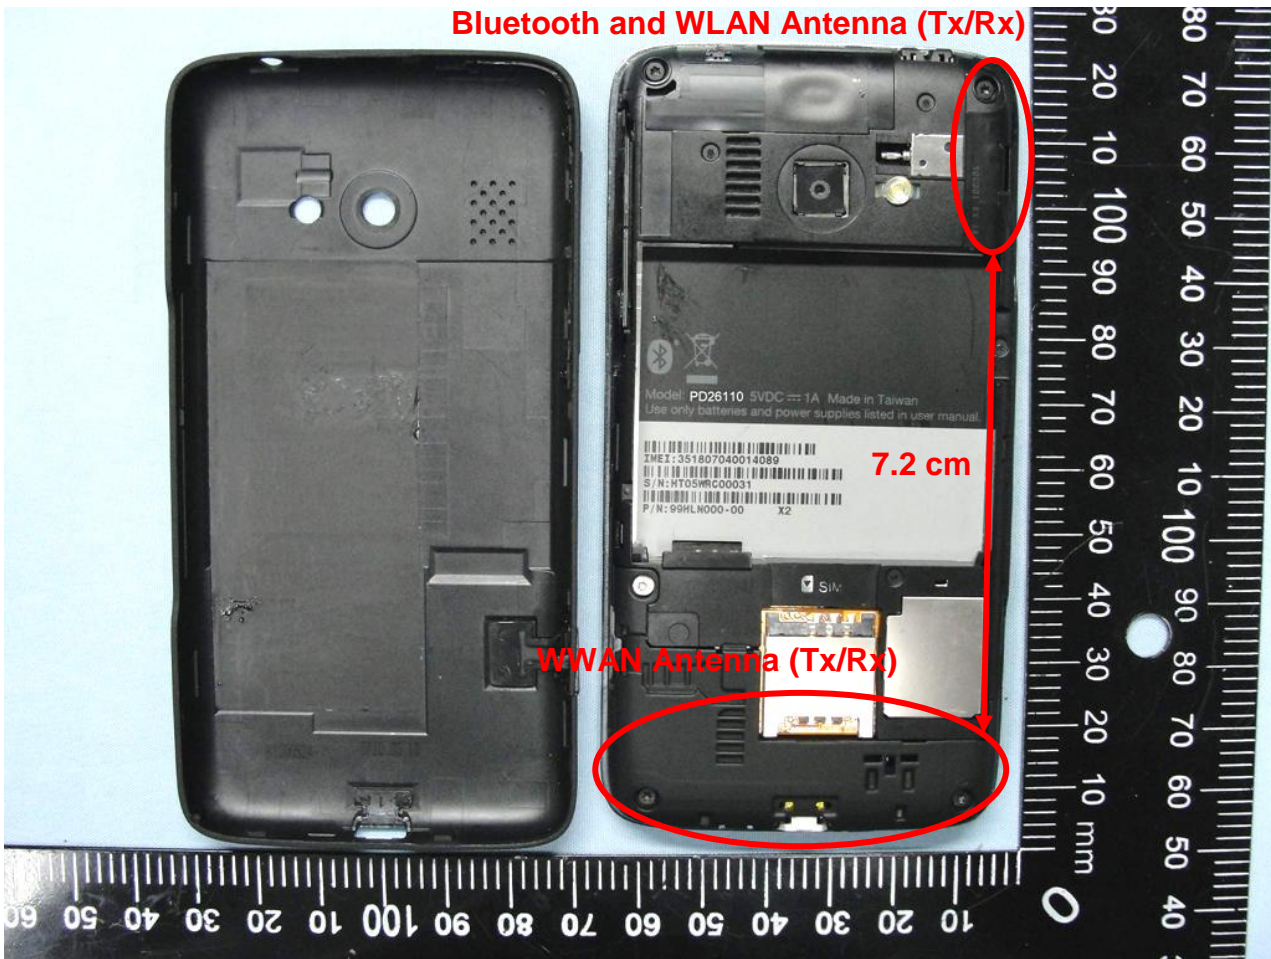

Bluetooth and WLAN Antenna (Tx/Rx)

7.2 cm

WWAN Antenna (Tx/Rx)