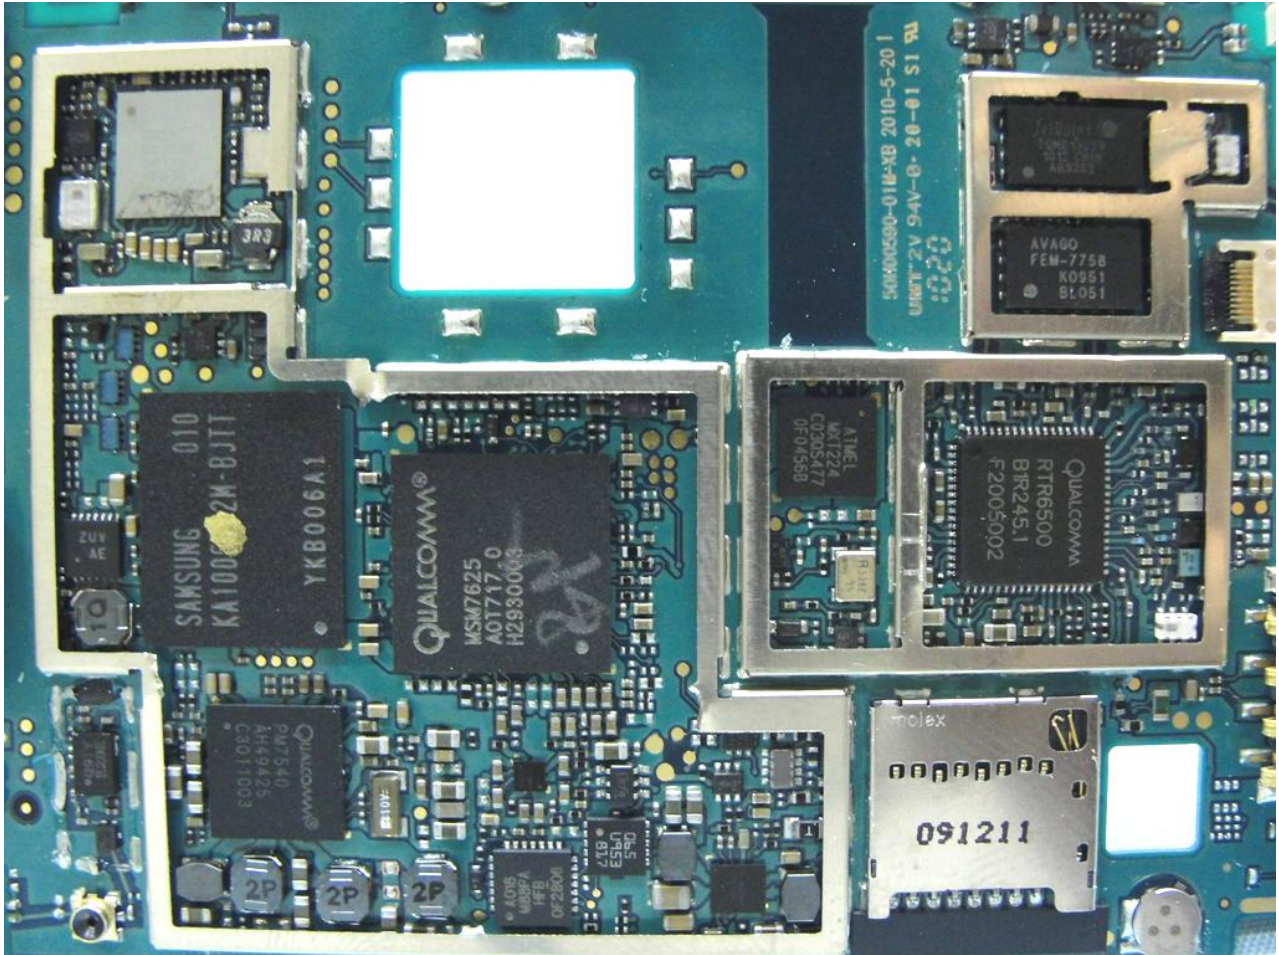

3. Internal Photograph of EUT

Model Name: PD06100

Model Name: PD06100

Model Name: PD06100

Model Name: PD06100

Model Name: PD06100

Model Name: PD06100

Model Name: PD06100

Model Name: PD06100

Model Name: PD06100

Model Name: PD06100

WWAN Main Antenna

Model Name: PD06100

Model Name: PD06100

**Bluetooth and WLAN Antenna**

Model Name: PD06100