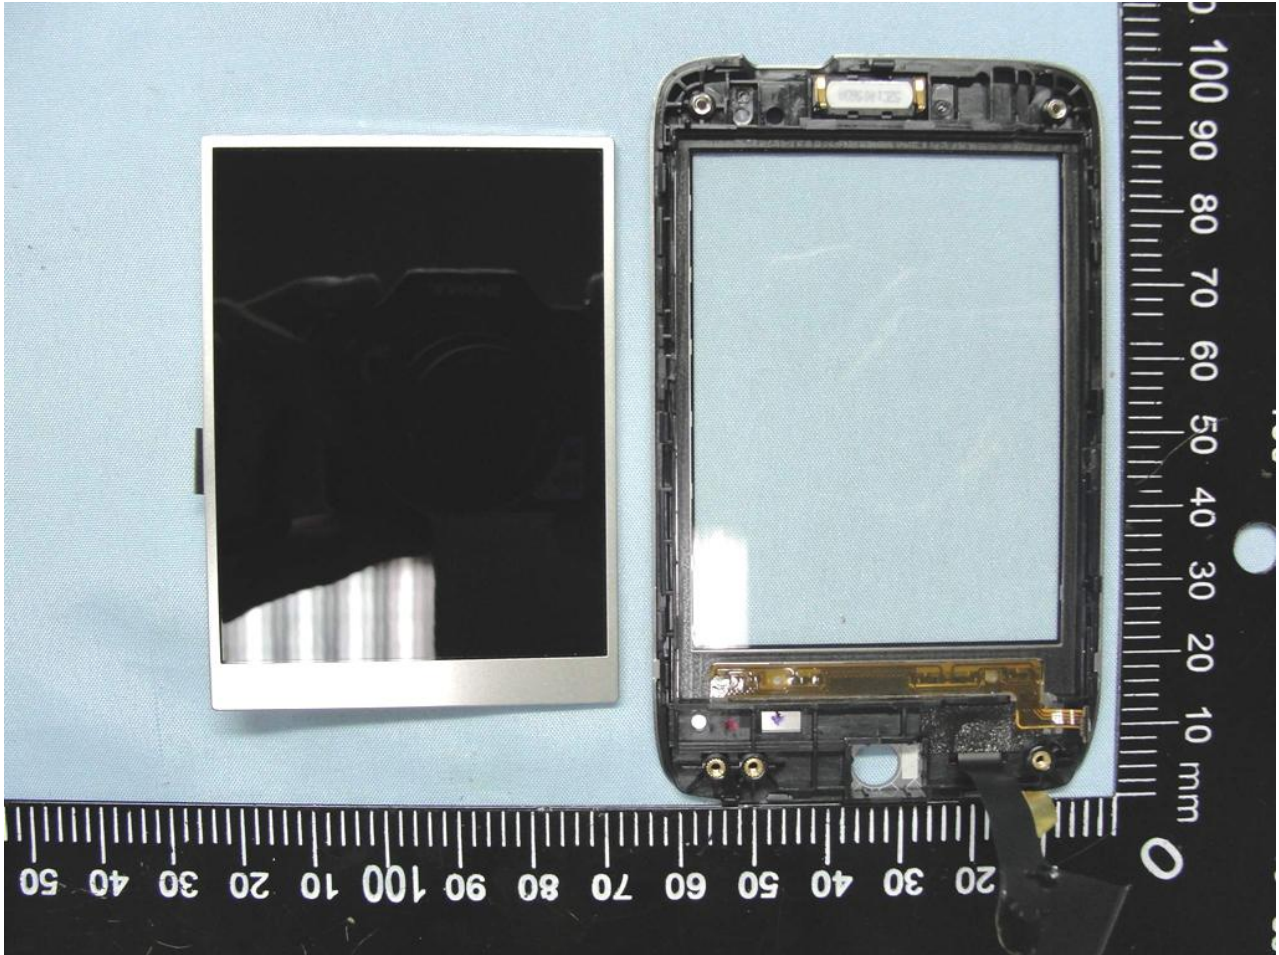

3. Internal Photograph of EUT

Model Name: PD06100

Model Name: PD06100

Model Name: PD06100

Model Name: PD06100

Model Name: PD06100

Model Name: PD06100

Model Name: PD06100

Model Name: PD06100

Model Name: PD06100

Model Name: PD06100

WWAN Main Antenna

Model Name: PD06100

Model Name: PD06100

**Bluetooth and WLAN Antenna**

Model Name: PD06100