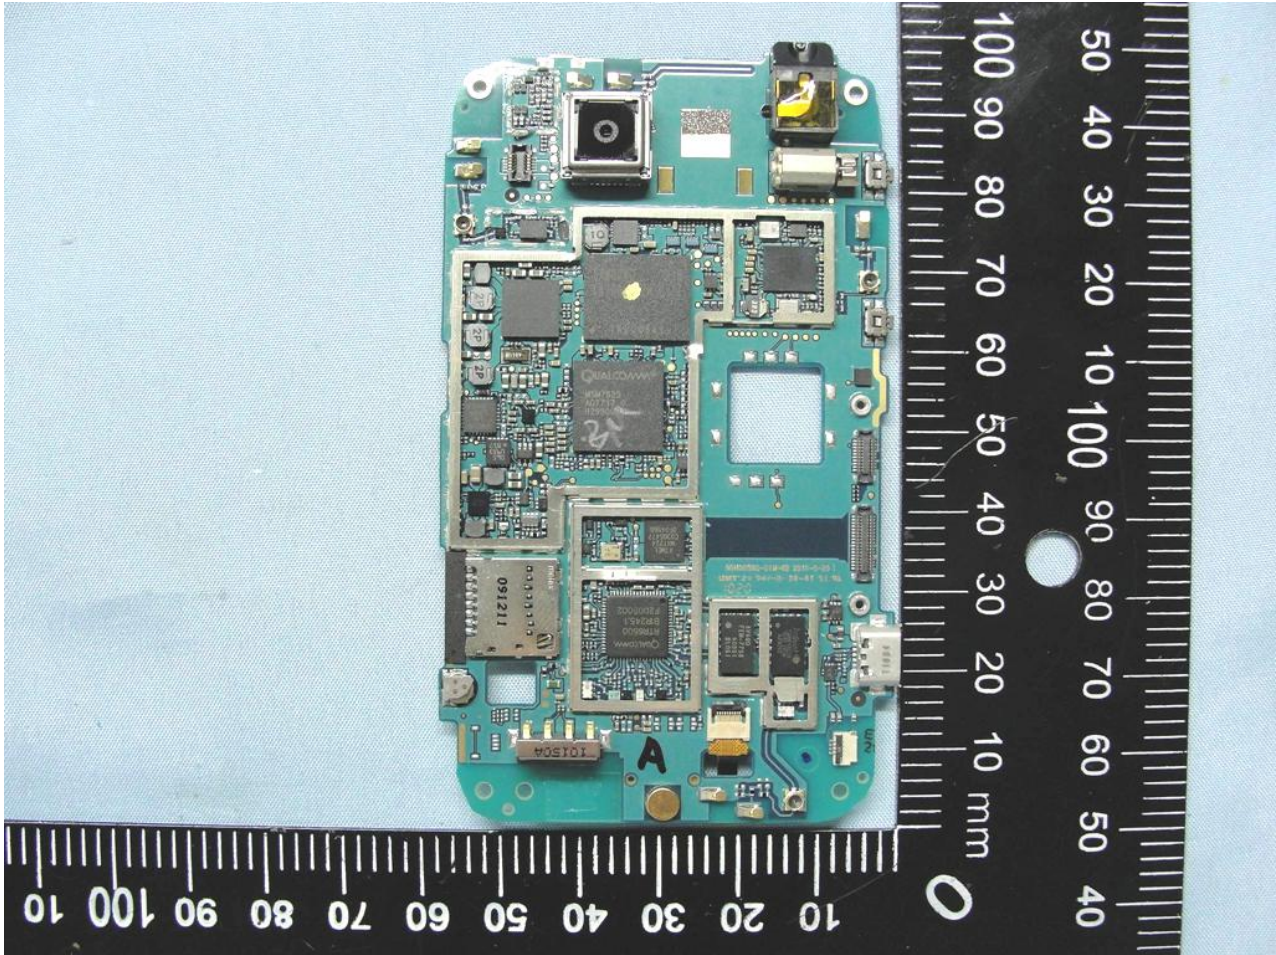

3. Internal Photograph of EUT

Model Name: PD06100

Model Name: PD06100

Model Name: PD06100

Model Name: PD06100

Model Name: PD06100

Model Name: PD06100

Model Name: PD06100

Model Name: PD06100

Model Name: PD06100

Model Name: PD06100

WWAN Main Antenna

Model Name: PD06100

Model Name: PD06100

**Bluetooth and WLAN Antenna**

Model Name: PD06100