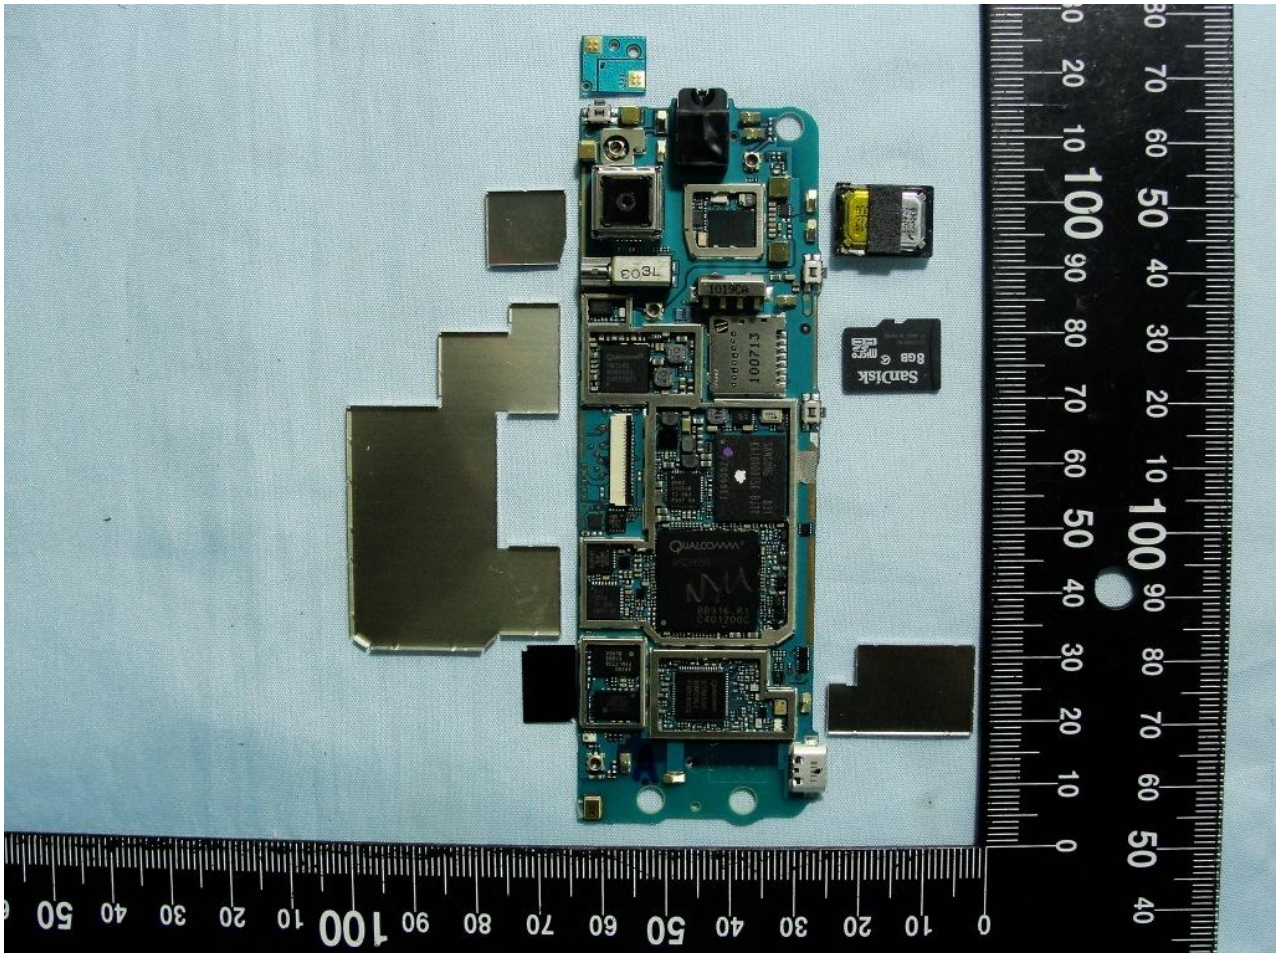

3. Internal Photograph of EUT

Model Name: PC93100

Model Name: PC93100

Model Name: PC93100

Model Name: PC93100

Model Name: PC93100

Bluetooth & WLAN Antenna <Tx/Rx>

Model Name: PC93100