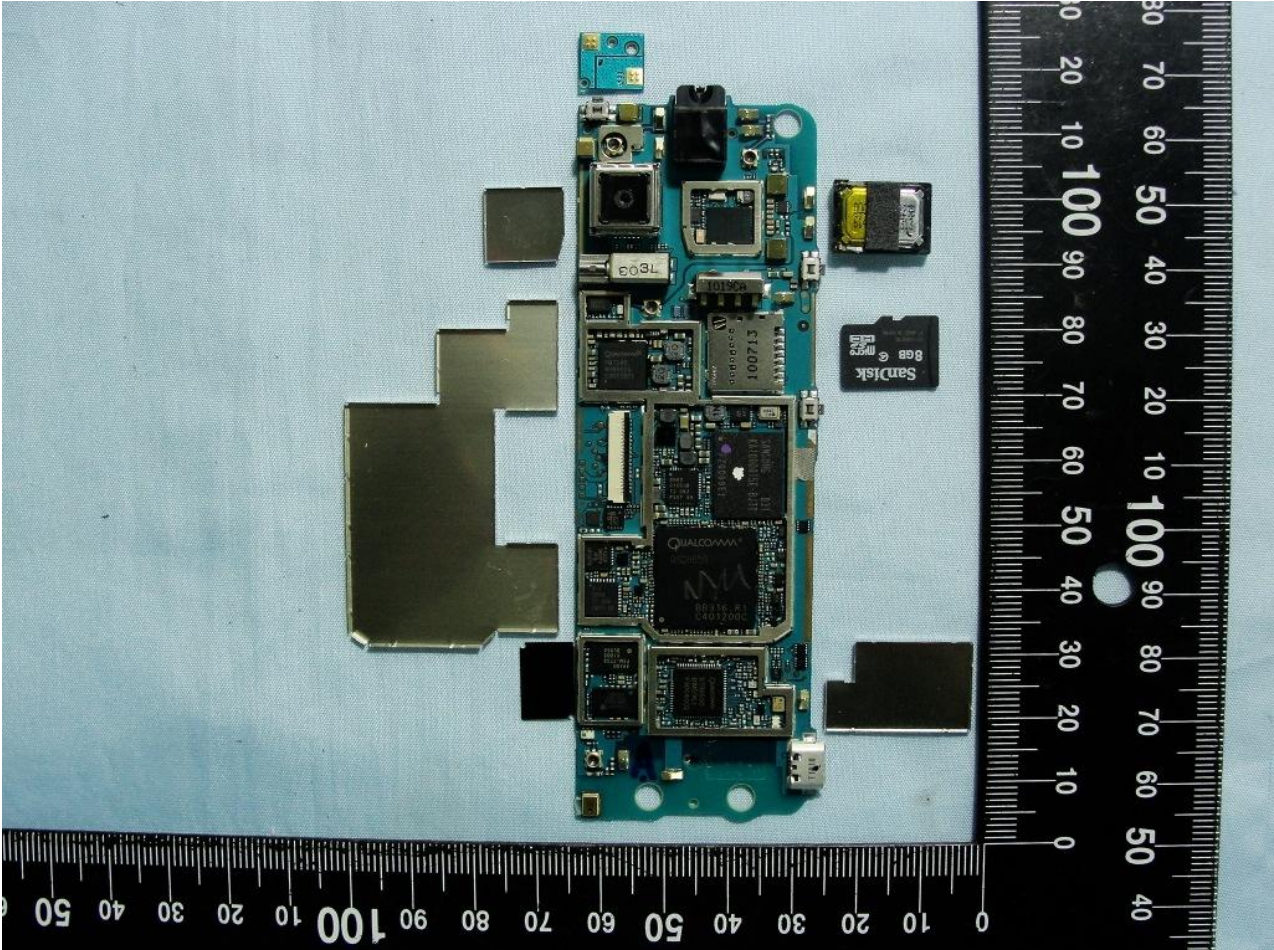

3. Internal Photograph of EUT

Model Name: PC93100

Model Name: PC93100

Model Name: PC93100

Model Name: PC93100

Model Name: PC93100

Bluetooth &amp; WLAN Antenna &lt;Tx/Rx&gt;

Model Name: PC93100