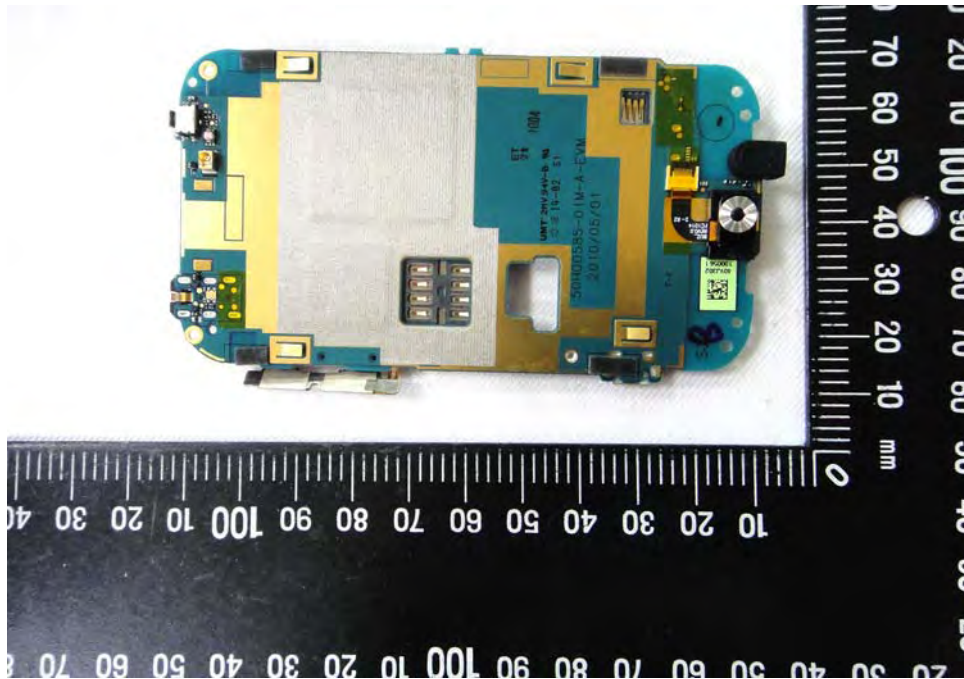

Internal Photos

Model Name: PC49120

FCC ID: NM8PC49120

Component Name	Component Model No.			
	Sample 1 st		Sample 2 nd	
Camera	#1	Lite-On technology corp. LiteOn, 09P1BA516	#2	Hon Hai Precision Ind. Co., LTD Foxconn, CMHT-5AS03D
LCM	#1	Chimei-Innolux Corporation CMI, TJ032PA02AA	#2	AU Optronics Corporation AUO, H319QN01
Battery	#1	Formosa Electronic Industries Inc HTC, BB00100	#1	Formosa Electronic Industries Inc HTC, BB00100
	#2	Total Wireless Solutions Industrial Ltd. HTC, BB96100	#2	Total Wireless Solutions Industrial Ltd. HTC, BB96100
AC Adapter	#1	DELTA ELECTRONICS INC HTC, TC X250 (X=A,B,C,E,K,U)	#1	DELTA ELECTRONICS INC HTC, TC X250 (X=A,B,C,E,K,U)
	#2	Astec International Limited HTC, TC X250 (X=A,B,C,E,K,U)	#2	Astec International Limited HTC, TC X250 (X=A,B,C,E,K,U)
USB Cable	#1	MEC IMEX INC. HTC, DC M410	#1	MEC IMEX INC. HTC, DC M410
	#2	Foxlink Technology Ltd HTC, DC M410	#2	Foxlink Technology Ltd HTC, DC M410
Headset	#1	KINGSTATE ELECTRONICS CORPORATION HTC, HS G235	#1	KINGSTATE ELECTRONICS CORPORATION HTC, HS G235

EUT Photo 1)

EUT Photo 2)

EUT Photo 3)

EUT Photo 4)

EUT Photo 5)

EUT Photo 6)

EUT Photo 7)

EUT Photo 8)

EUT Photo 9)

EUT Photo 10)

EUT Photo 11)

EUT Photo 12)

EUT Photo 13)

EUT Photo 14)

EUT Photo 15)

EUT Photo 16)