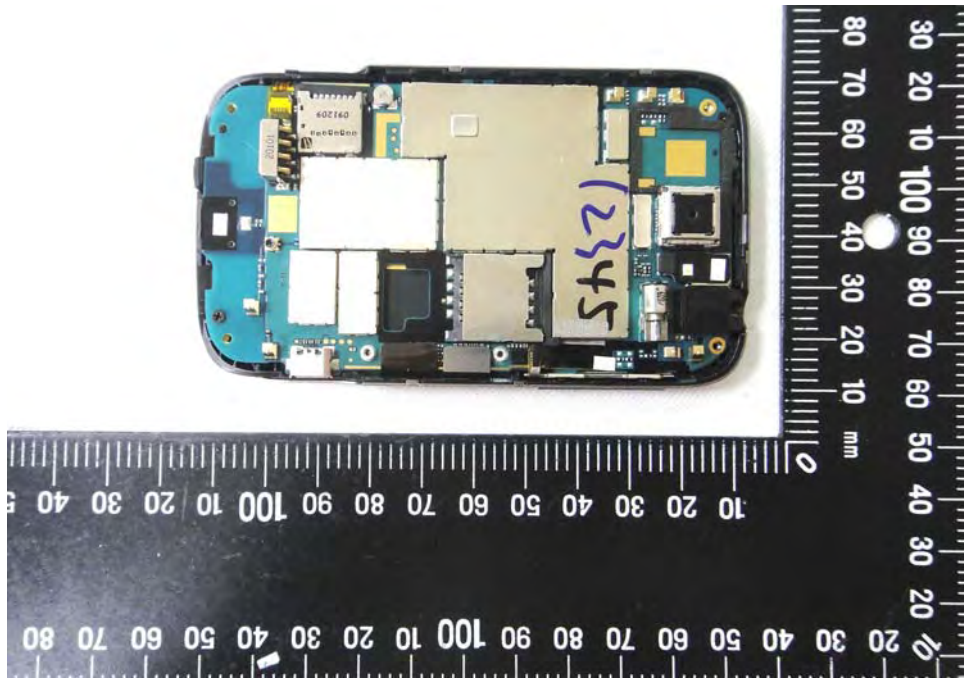

Internal Photos

Model Name: PC49120

FCC ID: NM8PC49120

Component Name	Component Model No.			
	Sample 1 st		Sample 2 nd	
Camera	#1	Lite-On technology corp. LiteOn, 09P1BA516	#2	Hon Hai Precision Ind. Co., LTD Foxconn, CMHT-5AS03D
LCM	#1	Chimei-Innolux Corporation CMI, TJ032PA02AA	#2	AU Optronics Corporation AUO, H319QN01
Battery	#1	Formosa Electronic Industries Inc HTC, BB00100	#1	Formosa Electronic Industries Inc HTC, BB00100
	#2	Total Wireless Solutions Industrial Ltd. HTC, BB96100	#2	Total Wireless Solutions Industrial Ltd. HTC, BB96100
AC Adapter	#1	DELTA ELECTRONICS INC HTC, TC X250 (X=A,B,C,E,K,U)	#1	DELTA ELECTRONICS INC HTC, TC X250 (X=A,B,C,E,K,U)
	#2	Astec International Limited HTC, TC X250 (X=A,B,C,E,K,U)	#2	Astec International Limited HTC, TC X250 (X=A,B,C,E,K,U)
USB Cable	#1	MEC IMEX INC. HTC, DC M410	#1	MEC IMEX INC. HTC, DC M410
	#2	Foxlink Technology Ltd HTC, DC M410	#2	Foxlink Technology Ltd HTC, DC M410
Headset	#1	KINGSTATE ELECTRONICS CORPORATION HTC, HS G235	#1	KINGSTATE ELECTRONICS CORPORATION HTC, HS G235

EUT Photo 1)

EUT Photo 2)

EUT Photo 3)

EUT Photo 4)

EUT Photo 5)

EUT Photo 6)

EUT Photo 7)

EUT Photo 8)

EUT Photo 9)

EUT Photo 10)

EUT Photo 11)

EUT Photo 12)

EUT Photo 13)

EUT Photo 14)

EUT Photo 15)

EUT Photo 16)