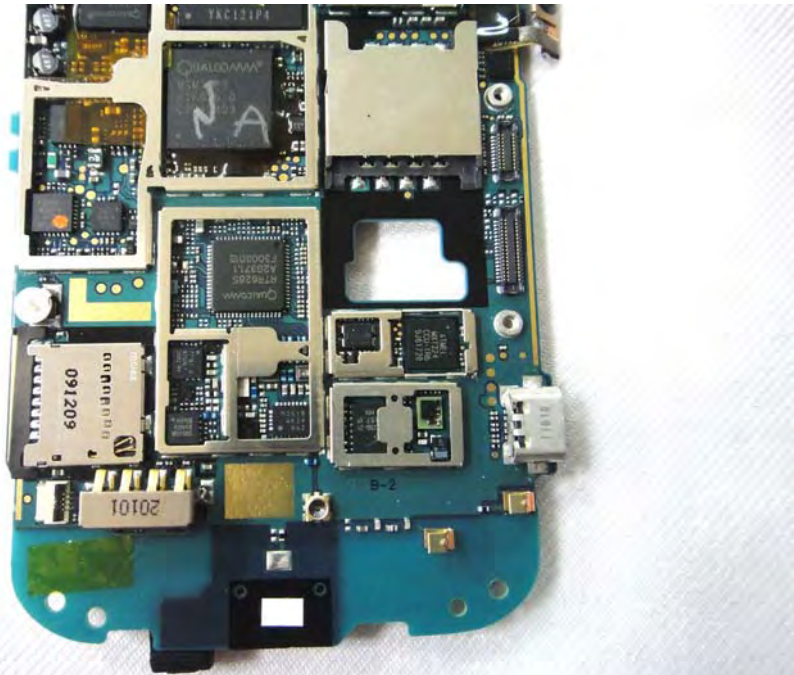

Internal Photos

Model Name: PC49120

FCC ID: NM8PC49120

Component Name	Component Model No.			
	Sample 1 st		Sample 2 nd	
Camera	#1	Lite-On technology corp. LiteOn, 09P1BA516	#2	Hon Hai Precision Ind. Co., LTD Foxconn, CMHT-5AS03D
LCM	#1	Chimei-Innolux Corporation CMI, TJ032PA02AA	#2	AU Optronics Corporation AUO, H319QN01
Battery	#1	Formosa Electronic Industries Inc HTC, BB00100	#1	Formosa Electronic Industries Inc HTC, BB00100
	#2	Total Wireless Solutions Industrial Ltd. HTC, BB96100	#2	Total Wireless Solutions Industrial Ltd. HTC, BB96100
AC Adapter	#1	DELTA ELECTRONICS INC HTC, TC X250 (X=A,B,C,E,K,U)	#1	DELTA ELECTRONICS INC HTC, TC X250 (X=A,B,C,E,K,U)
	#2	Astec International Limited HTC, TC X250 (X=A,B,C,E,K,U)	#2	Astec International Limited HTC, TC X250 (X=A,B,C,E,K,U)
USB Cable	#1	MEC IMEX INC. HTC, DC M410	#1	MEC IMEX INC. HTC, DC M410
	#2	Foxlink Technology Ltd HTC, DC M410	#2	Foxlink Technology Ltd HTC, DC M410
Headset	#1	KINGSTATE ELECTRONICS CORPORATION HTC, HS G235	#1	KINGSTATE ELECTRONICS CORPORATION HTC, HS G235

EUT Photo 1)

EUT Photo 2)

EUT Photo 3)

EUT Photo 4)

EUT Photo 5)

EUT Photo 6)

EUT Photo 7)

EUT Photo 8)

EUT Photo 9)

EUT Photo 10)

EUT Photo 11)

EUT Photo 12)

EUT Photo 13)

EUT Photo 14)

EUT Photo 15)

EUT Photo 16)