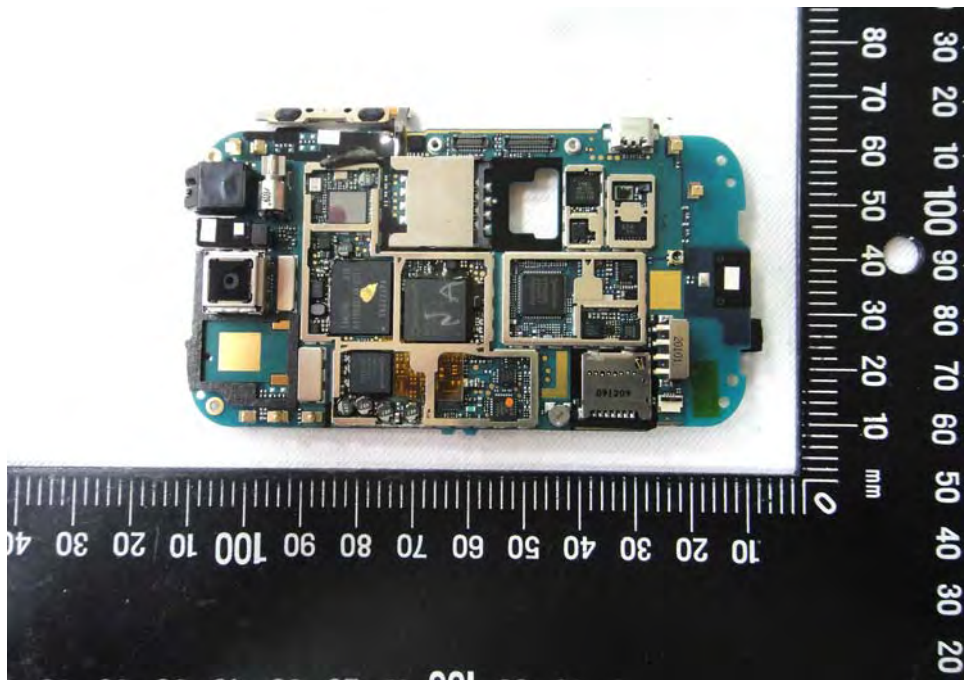

Internal Photos

Model Name: PC49120

FCC ID: NM8PC49120

Component Name	Component Model No.			
	Sample 1 st		Sample 2 nd	
Camera	#1	Lite-On technology corp. LiteOn, 09P1BA516	#2	Hon Hai Precision Ind. Co., LTD Foxconn, CMHT-5AS03D
LCM	#1	Chimei-Innolux Corporation CMI, TJ032PA02AA	#2	AU Optronics Corporation AUO, H319QN01
Battery	#1	Formosa Electronic Industries Inc HTC, BB00100	#1	Formosa Electronic Industries Inc HTC, BB00100
	#2	Total Wireless Solutions Industrial Ltd. HTC, BB96100	#2	Total Wireless Solutions Industrial Ltd. HTC, BB96100
AC Adapter	#1	DELTA ELECTRONICS INC HTC, TC X250 (X=A,B,C,E,K,U)	#1	DELTA ELECTRONICS INC HTC, TC X250 (X=A,B,C,E,K,U)
	#2	Astec International Limited HTC, TC X250 (X=A,B,C,E,K,U)	#2	Astec International Limited HTC, TC X250 (X=A,B,C,E,K,U)
USB Cable	#1	MEC IMEX INC. HTC, DC M410	#1	MEC IMEX INC. HTC, DC M410
	#2	Foxlink Technology Ltd HTC, DC M410	#2	Foxlink Technology Ltd HTC, DC M410
Headset	#1	KINGSTATE ELECTRONICS CORPORATION HTC, HS G235	#1	KINGSTATE ELECTRONICS CORPORATION HTC, HS G235

EUT Photo 1)

EUT Photo 2)

EUT Photo 3)

EUT Photo 4)

EUT Photo 5)

EUT Photo 6)

EUT Photo 7)

EUT Photo 8)

EUT Photo 9)

EUT Photo 10)

EUT Photo 11)

EUT Photo 12)

EUT Photo 13)

EUT Photo 14)

EUT Photo 15)

EUT Photo 16)