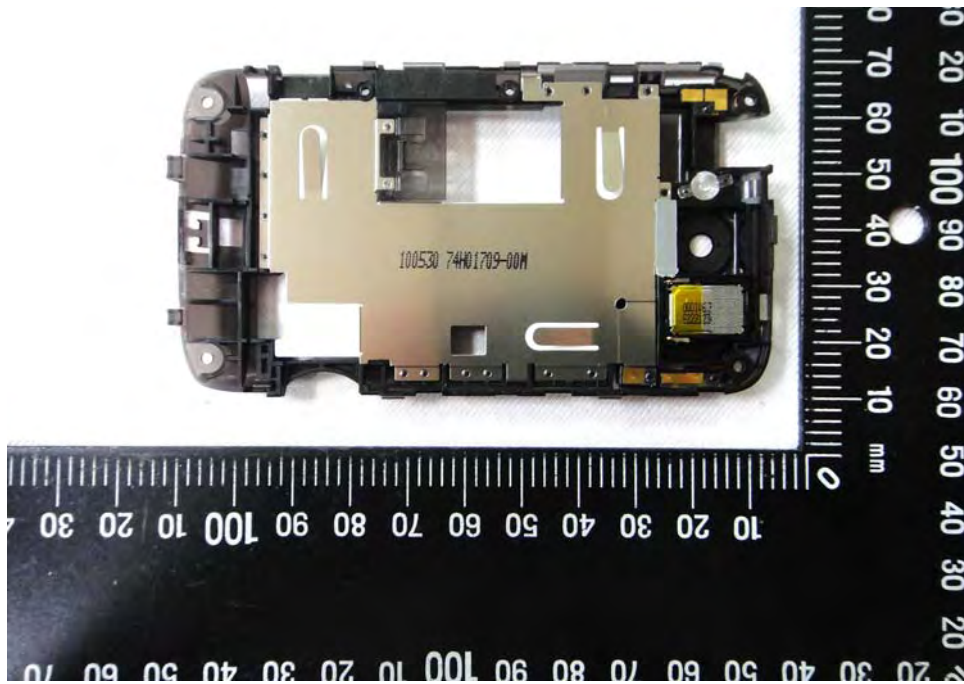

Internal Photos

Model Name: PC49120

FCC ID: NM8PC49120

Component Name	Component Model No.			
	Sample 1 st		Sample 2 nd	
Camera	#1	Lite-On technology corp. LiteOn, 09P1BA516	#2	Hon Hai Precision Ind. Co., LTD Foxconn, CMHT-5AS03D
LCM	#1	Chimei-Innolux Corporation CMI, TJ032PA02AA	#2	AU Optronics Corporation AUO, H319QN01
Battery	#1	Formosa Electronic Industries Inc HTC, BB00100	#1	Formosa Electronic Industries Inc HTC, BB00100
	#2	Total Wireless Solutions Industrial Ltd. HTC, BB96100	#2	Total Wireless Solutions Industrial Ltd. HTC, BB96100
AC Adapter	#1	DELTA ELECTRONICS INC HTC, TC X250 (X=A,B,C,E,K,U)	#1	DELTA ELECTRONICS INC HTC, TC X250 (X=A,B,C,E,K,U)
	#2	Astec International Limited HTC, TC X250 (X=A,B,C,E,K,U)	#2	Astec International Limited HTC, TC X250 (X=A,B,C,E,K,U)
USB Cable	#1	MEC IMEX INC. HTC, DC M410	#1	MEC IMEX INC. HTC, DC M410
	#2	Foxlink Technology Ltd HTC, DC M410	#2	Foxlink Technology Ltd HTC, DC M410
Headset	#1	KINGSTATE ELECTRONICS CORPORATION HTC, HS G235	#1	KINGSTATE ELECTRONICS CORPORATION HTC, HS G235

EUT Photo 1)

EUT Photo 2)

EUT Photo 3)

EUT Photo 4)

EUT Photo 5)

EUT Photo 6)

EUT Photo 7)

EUT Photo 8)

EUT Photo 9)

EUT Photo 10)

EUT Photo 11)

EUT Photo 12)

EUT Photo 13)

EUT Photo 14)

EUT Photo 15)

EUT Photo 16)