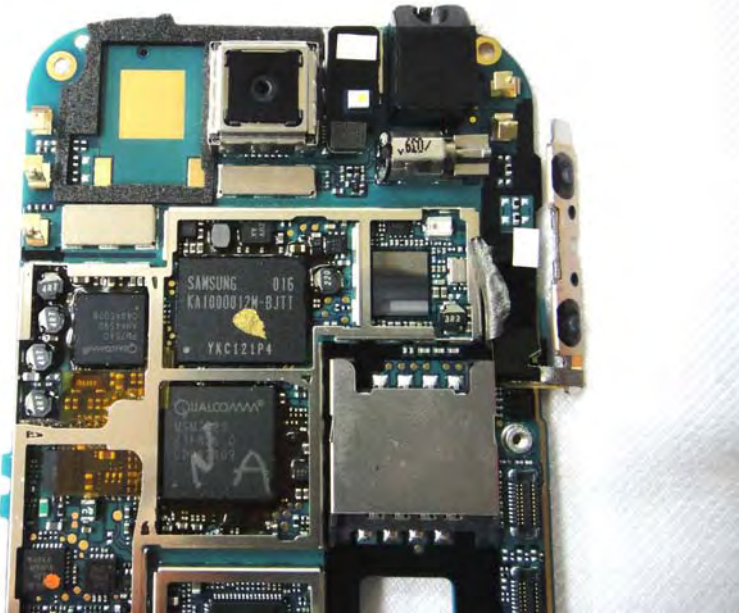

Internal Photos

Model Name: PC49120

FCC ID: NM8PC49120

Component Name	Component Model No.			
	Sample 1 st		Sample 2 nd	
Camera	#1	Lite-On technology corp. LiteOn, 09P1BA516	#2	Hon Hai Precision Ind. Co., LTD Foxconn, CMHT-5AS03D
LCM	#1	Chimei-Innolux Corporation CMI, TJ032PA02AA	#2	AU Optronics Corporation AUO, H319QN01
Battery	#1	Formosa Electronic Industries Inc HTC, BB00100	#1	Formosa Electronic Industries Inc HTC, BB00100
	#2	Total Wireless Solutions Industrial Ltd. HTC, BB96100	#2	Total Wireless Solutions Industrial Ltd. HTC, BB96100
AC Adapter	#1	DELTA ELECTRONICS INC HTC, TC X250 (X=A,B,C,E,K,U)	#1	DELTA ELECTRONICS INC HTC, TC X250 (X=A,B,C,E,K,U)
	#2	Astec International Limited HTC, TC X250 (X=A,B,C,E,K,U)	#2	Astec International Limited HTC, TC X250 (X=A,B,C,E,K,U)
USB Cable	#1	MEC IMEX INC. HTC, DC M410	#1	MEC IMEX INC. HTC, DC M410
	#2	Foxlink Technology Ltd HTC, DC M410	#2	Foxlink Technology Ltd HTC, DC M410
Headset	#1	KINGSTATE ELECTRONICS CORPORATION HTC, HS G235	#1	KINGSTATE ELECTRONICS CORPORATION HTC, HS G235

EUT Photo 1)

EUT Photo 2)

EUT Photo 3)

EUT Photo 4)

EUT Photo 5)

EUT Photo 6)

EUT Photo 7)

EUT Photo 8)

EUT Photo 9)

EUT Photo 10)

EUT Photo 11)

EUT Photo 12)

EUT Photo 13)

EUT Photo 14)

EUT Photo 15)

EUT Photo 16)