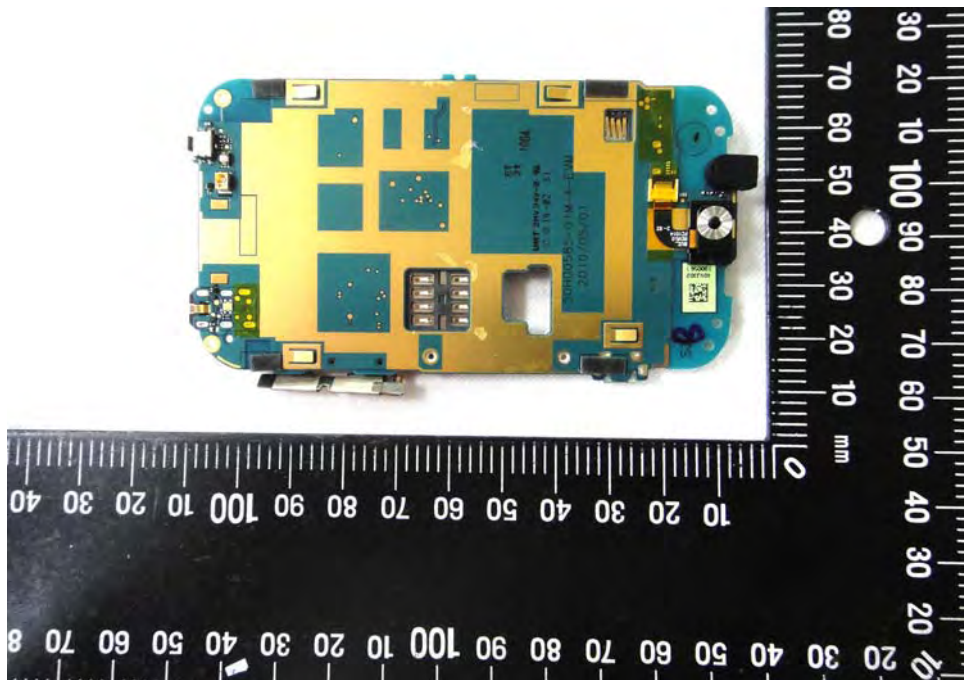

Internal Photos

Model Name: PC49120

FCC ID: NM8PC49120

Component Name	Component Model No.			
	Sample 1 st		Sample 2 nd	
Camera	#1	Lite-On technology corp. LiteOn, 09P1BA516	#2	Hon Hai Precision Ind. Co., LTD Foxconn, CMHT-5AS03D
LCM	#1	Chimei-Innolux Corporation CMI, TJ032PA02AA	#2	AU Optronics Corporation AUO, H319QN01
Battery	#1	Formosa Electronic Industries Inc HTC, BB00100	#1	Formosa Electronic Industries Inc HTC, BB00100
	#2	Total Wireless Solutions Industrial Ltd. HTC, BB96100	#2	Total Wireless Solutions Industrial Ltd. HTC, BB96100
AC Adapter	#1	DELTA ELECTRONICS INC HTC, TC X250 (X=A,B,C,E,K,U)	#1	DELTA ELECTRONICS INC HTC, TC X250 (X=A,B,C,E,K,U)
	#2	Astec International Limited HTC, TC X250 (X=A,B,C,E,K,U)	#2	Astec International Limited HTC, TC X250 (X=A,B,C,E,K,U)
USB Cable	#1	MEC IMEX INC. HTC, DC M410	#1	MEC IMEX INC. HTC, DC M410
	#2	Foxlink Technology Ltd HTC, DC M410	#2	Foxlink Technology Ltd HTC, DC M410
Headset	#1	KINGSTATE ELECTRONICS CORPORATION HTC, HS G235	#1	KINGSTATE ELECTRONICS CORPORATION HTC, HS G235

EUT Photo 1)

EUT Photo 2)

EUT Photo 3)

EUT Photo 4)

EUT Photo 5)

EUT Photo 6)

EUT Photo 7)

EUT Photo 8)

EUT Photo 9)

EUT Photo 10)

EUT Photo 11)

EUT Photo 12)

EUT Photo 13)

EUT Photo 14)

EUT Photo 15)

EUT Photo 16)