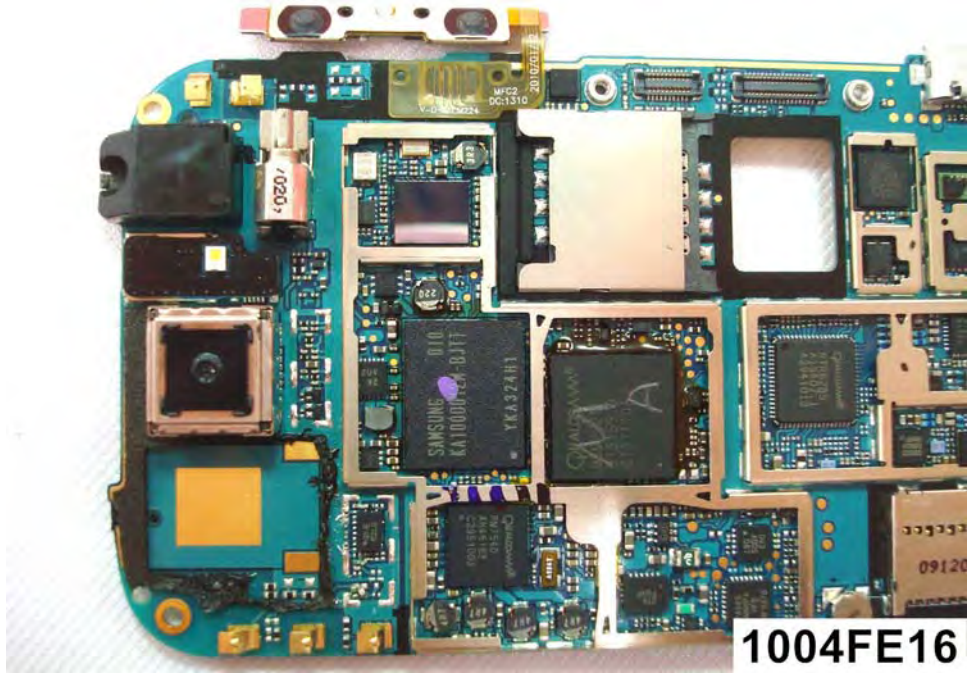

# Internal Photos

**Model Number: PC49100**

**FCC ID: NM8PC49100**

Component Name	Component Model No.	
	Sample 1 <sup>st</sup>	Sample 2 <sup>nd</sup>
Camera	#1 Liteon / 09P1BA516	#2 Foxconn / CMHT-5AS03D
LCM	#1 CMI / TJ032PA02AA	#2 AUO / H319QN01
Battery	#1 Formosa / BB00100	#1 Formosa / BB00100
	#2 TWS / BB96100	#2 TWS / BB96100
AC Adapter	#1 Delta, HTC / TC X250 (X=A,B,C,E,K,U)	#1 Delta, HTC / TC X250 (X=A,B,C,E,K,U)
	#2 Emerson, HTC / TC X250 (X=A,B,C,E,K,U)	#2 Emerson, HTC / TC X250 (X=A,B,C,E,K,U)
USB Cable	#1 MEC / DC M410	#1 MEC / DC M410
	#2 Foxlink / DC M410	#2 Foxlink / DC M410
Headset	#1 Kingstate / HS G235	#1 Kingstate / HS G235

(1) EUT Photo

(2) EUT Photo

(3) EUT Photo

(4) EUT Photo

(5) EUT Photo

(6) EUT Photo

(7) EUT Photo

(8) EUT Photo

(9) EUT Photo

(10) EUT Photo

(11)EUT Photo

(12)EUT Photo

(13)EUT Photo

(14)EUT Photo

(15)EUT Photo

(16)EUT Photo

(17)EUT Photo

(18)EUT Photo

(19)EUT Photo

(20)EUT Photo

(21)EUT Photo

(22)EUT Photo

(23)EUT Photo

(24)EUT Photo