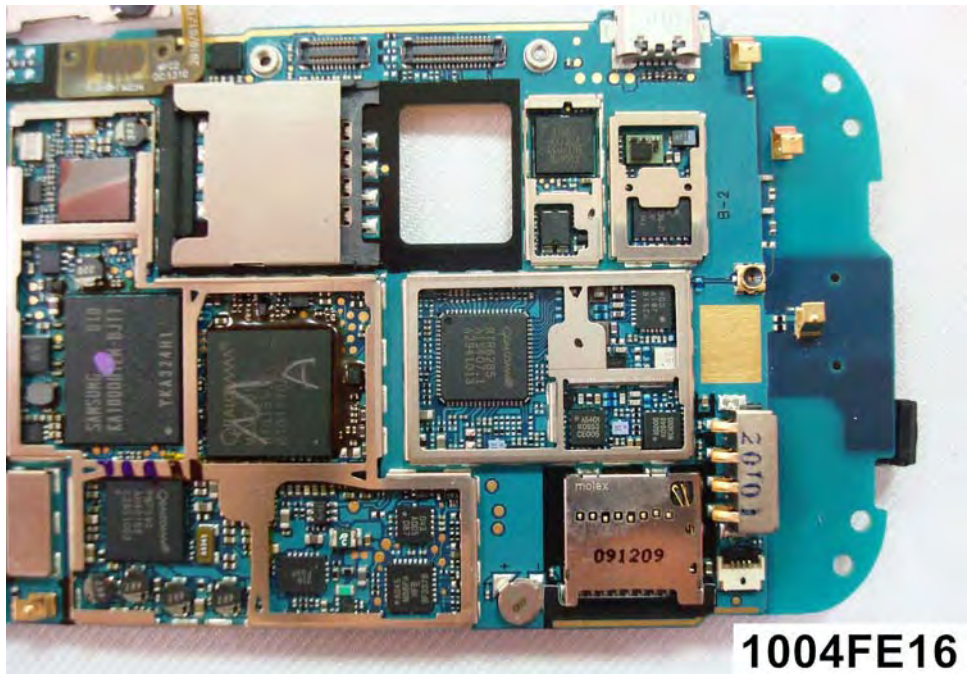

# Internal Photos

**Model Number: PC49100**

**FCC ID: NM8PC49100**

Component Name	Component Model No.	
	Sample 1 <sup>st</sup>	Sample 2 <sup>nd</sup>
Camera	#1 Liteon / 09P1BA516	#2 Foxconn / CMHT-5AS03D
LCM	#1 CMI / TJ032PA02AA	#2 AUO / H319QN01
Battery	#1 Formosa / BB00100	#1 Formosa / BB00100
	#2 TWS / BB96100	#2 TWS / BB96100
AC Adapter	#1 Delta, HTC / TC X250 (X=A,B,C,E,K,U)	#1 Delta, HTC / TC X250 (X=A,B,C,E,K,U)
	#2 Emerson, HTC / TC X250 (X=A,B,C,E,K,U)	#2 Emerson, HTC / TC X250 (X=A,B,C,E,K,U)
USB Cable	#1 MEC / DC M410	#1 MEC / DC M410
	#2 Foxlink / DC M410	#2 Foxlink / DC M410
Headset	#1 Kingstate / HS G235	#1 Kingstate / HS G235

(9) EUT Photo

(10) EUT Photo

(11)EUT Photo

(12)EUT Photo

(13)EUT Photo

(14)EUT Photo

(15)EUT Photo

(16)EUT Photo