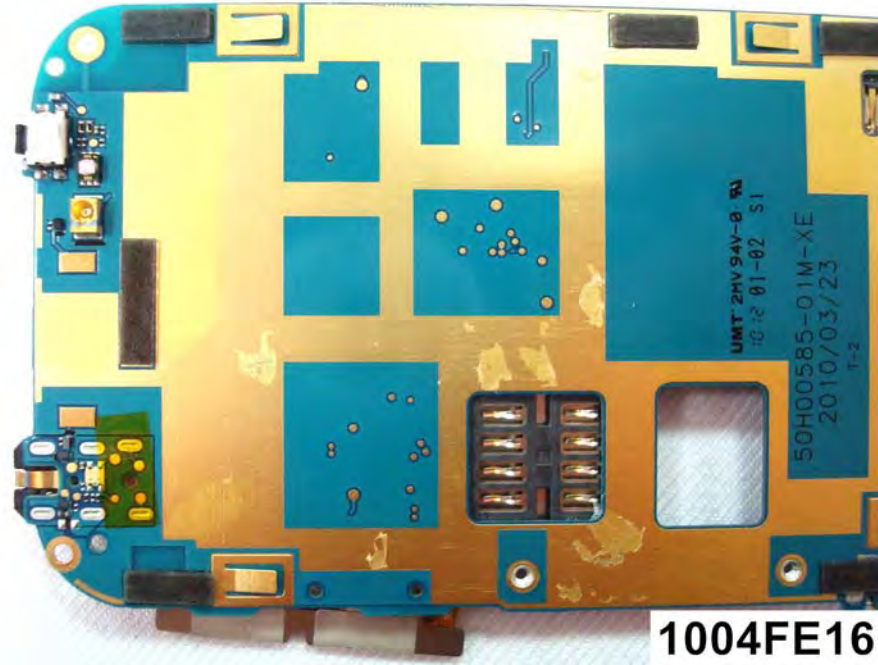

# Internal Photos

**Model Number: PC49100**

**FCC ID: NM8PC49100**

Component Name	Component Model No.	
	Sample 1 <sup>st</sup>	Sample 2 <sup>nd</sup>
Camera	#1 Liteon / 09P1BA516	#2 Foxconn / CMHT-5AS03D
LCM	#1 CMI / TJ032PA02AA	#2 AUO / H319QN01
Battery	#1 Formosa / BB00100	#1 Formosa / BB00100
	#2 TWS / BB96100	#2 TWS / BB96100
AC Adapter	#1 Delta, HTC / TC X250 (X=A,B,C,E,K,U)	#1 Delta, HTC / TC X250 (X=A,B,C,E,K,U)
	#2 Emerson, HTC / TC X250 (X=A,B,C,E,K,U)	#2 Emerson, HTC / TC X250 (X=A,B,C,E,K,U)
USB Cable	#1 MEC / DC M410	#1 MEC / DC M410
	#2 Foxlink / DC M410	#2 Foxlink / DC M410
Headset	#1 Kingstate / HS G235	#1 Kingstate / HS G235

(1) EUT Photo

(2) EUT Photo

(3) EUT Photo

(4) EUT Photo

(5) EUT Photo

(6) EUT Photo

(7) EUT Photo

(8) EUT Photo

(9) EUT Photo

(10) EUT Photo

(11)EUT Photo

(12)EUT Photo

(13)EUT Photo

(14)EUT Photo

(15)EUT Photo

(16)EUT Photo

(17)EUT Photo

(18)EUT Photo

(19)EUT Photo

(20)EUT Photo

(21)EUT Photo

(22)EUT Photo

(23)EUT Photo

(24)EUT Photo