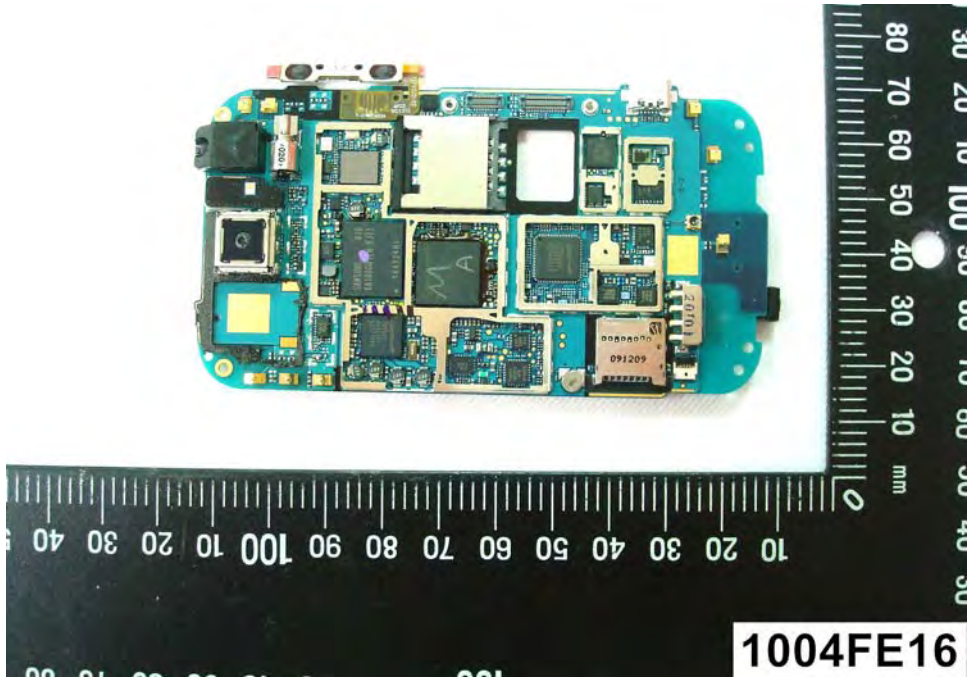

# Internal Photos

**Model Number: PC49100**

**FCC ID: NM8PC49100**

Component Name	Component Model No.	
	Sample 1 <sup>st</sup>	Sample 2 <sup>nd</sup>
Camera	#1 Liteon / 09P1BA516	#2 Foxconn / CMHT-5AS03D
LCM	#1 CMI / TJ032PA02AA	#2 AUO / H319QN01
Battery	#1 Formosa / BB00100	#1 Formosa / BB00100
	#2 TWS / BB96100	#2 TWS / BB96100
AC Adapter	#1 Delta, HTC / TC X250 (X=A,B,C,E,K,U)	#1 Delta, HTC / TC X250 (X=A,B,C,E,K,U)
	#2 Emerson, HTC / TC X250 (X=A,B,C,E,K,U)	#2 Emerson, HTC / TC X250 (X=A,B,C,E,K,U)
USB Cable	#1 MEC / DC M410	#1 MEC / DC M410
	#2 Foxlink / DC M410	#2 Foxlink / DC M410
Headset	#1 Kingstate / HS G235	#1 Kingstate / HS G235

(9) EUT Photo

(10) EUT Photo

(11)EUT Photo

(12)EUT Photo

(13)EUT Photo

(14)EUT Photo

(15)EUT Photo

(16)EUT Photo