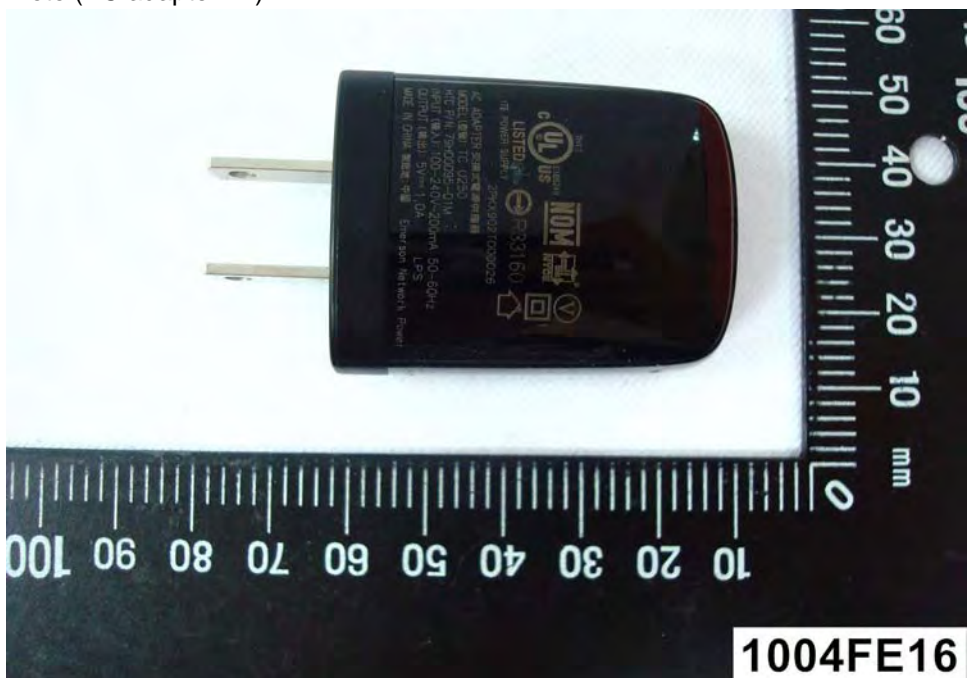

(14)EUT Photo (AC adapter #2)