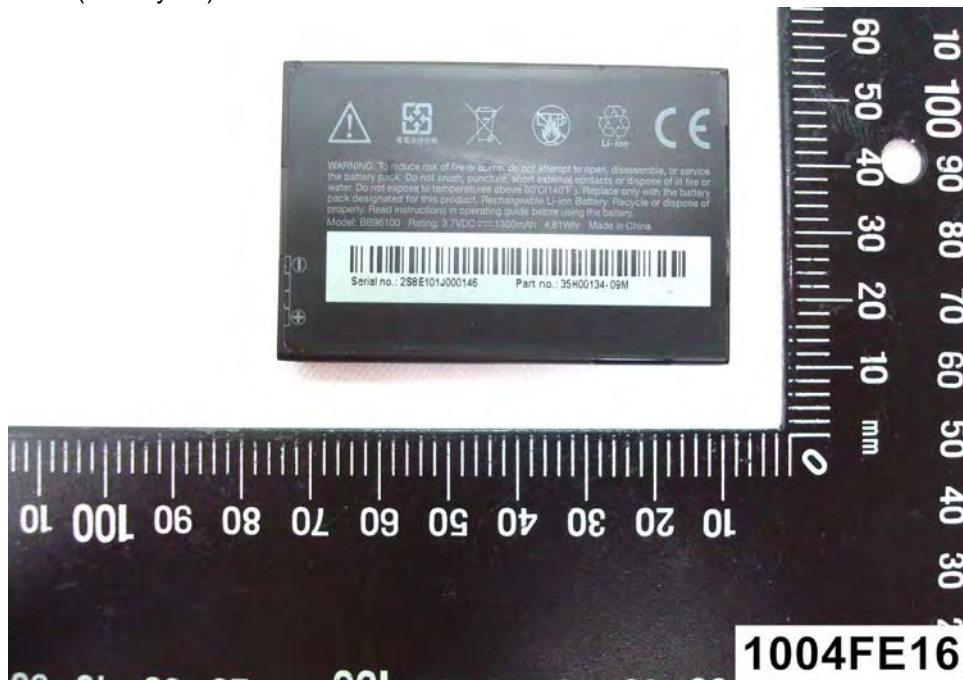

# External Photos

**Model Number: PC49100**

**FCC ID: NM8PC49100**

Component Name	Component Model No.	
	Sample 1 <sup>st</sup>	Sample 2 <sup>nd</sup>
Camera	#1 Liteon / 09P1BA516	#2 Foxconn / CMHT-5AS03D
LCM	#1 CMI / TJ032PA02AA	#2 AUO / H319QN01
Battery	#1 Formosa / BB00100	#1 Formosa / BB00100
	#2 TWS / BB96100	#2 TWS / BB96100
AC Adapter	#1 Delta, HTC / TC X250 (X=A,B,C,E,K,U)	#1 Delta, HTC / TC X250 (X=A,B,C,E,K,U)
	#2 Emerson, HTC / TC X250 (X=A,B,C,E,K,U)	#2 Emerson, HTC / TC X250 (X=A,B,C,E,K,U)
USB Cable	#1 MEC / DC M410	#1 MEC / DC M410
	#2 Foxlink / DC M410	#2 Foxlink / DC M410
Headset	#1 Kingstate / HS G235	#1 Kingstate / HS G235

(1) EUT Photo

(2) EUT Photo

(3) EUT Photo

(4) EUT Photo

(7) EUT Photo (Battery #2)

(8) EUT Photo (Battery #2)

(9) EUT Photo (Headset #1)

(10) EUT Photo (USB Cable #1)