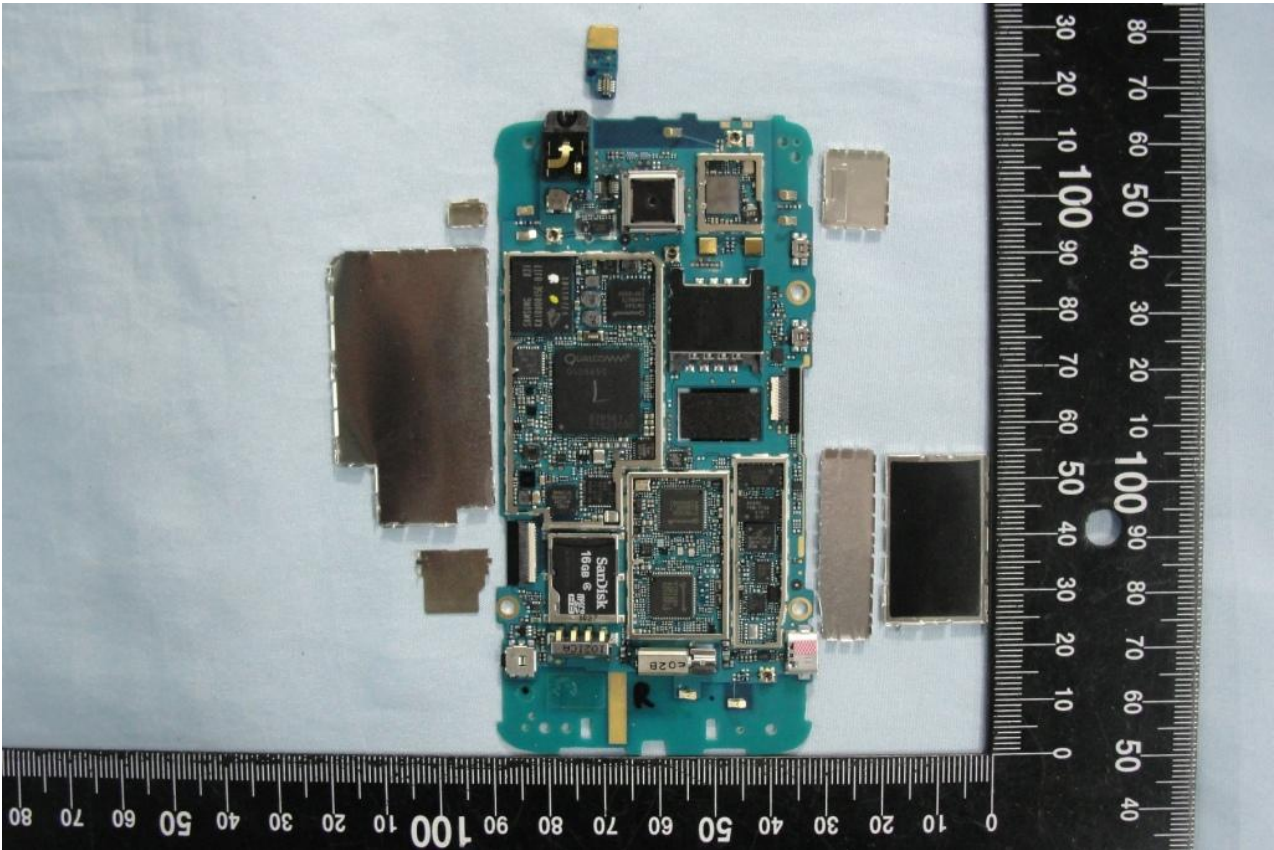

3. Internal Photograph of EUT

Model Name: PC40200(MWP6985)

Model Name: PC40200(MWP6985)

Model Name: PC40200(MWP6985)

WWAN Main Antenna

Model Name: PC40200(MWP6985)

Model Name: PC40200(MWP6985)

Bluetooth and WLAN Antenna

Model Name: PC40200(MWP6985)

GPS Antenna