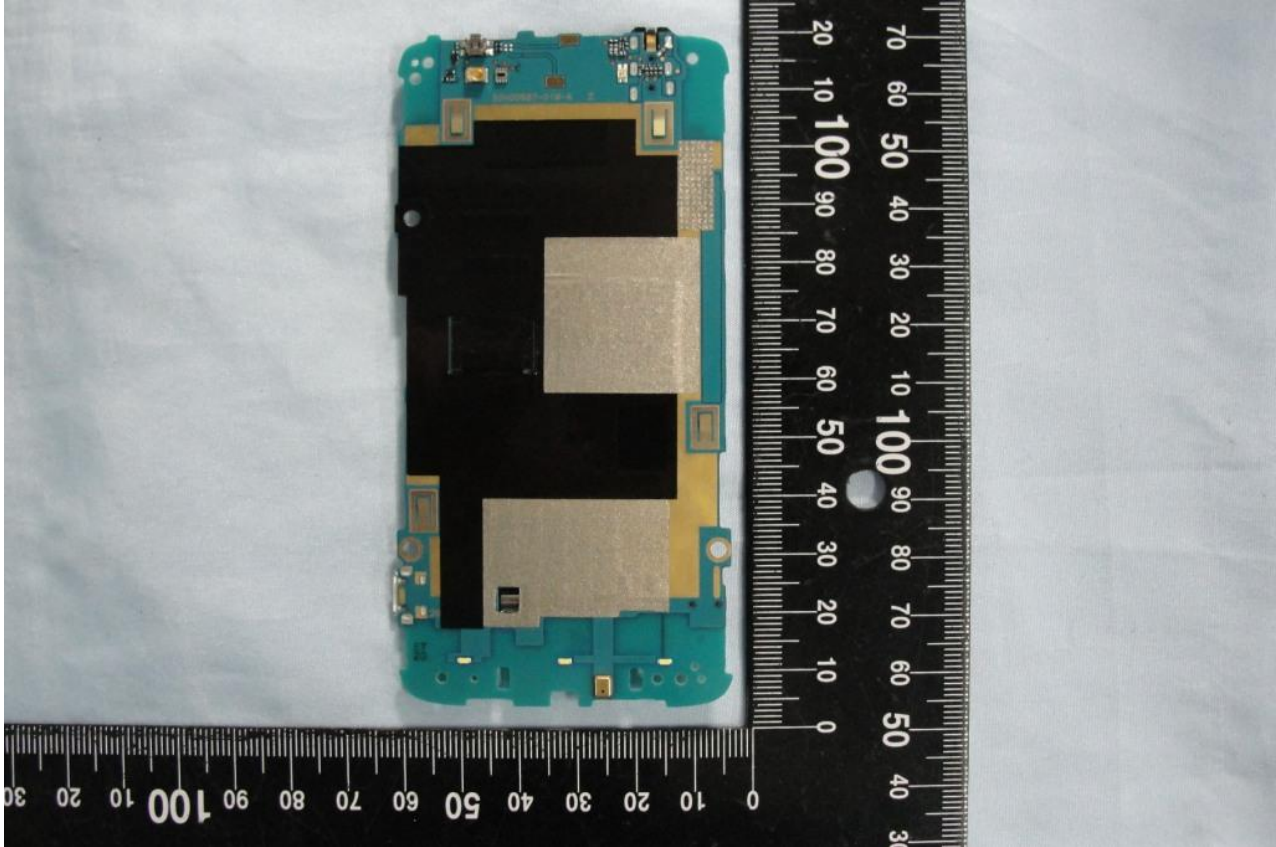

3. Internal Photograph of EUT

Model Name: PC40200(MWP6985)

Model Name: PC40200(MWP6985)

Model Name: PC40200(MWP6985)

WWAN Main Antenna

Model Name: PC40200(MWP6985)

Model Name: PC40200(MWP6985)

Bluetooth and WLAN Antenna

Model Name: PC40200(MWP6985)

GPS Antenna