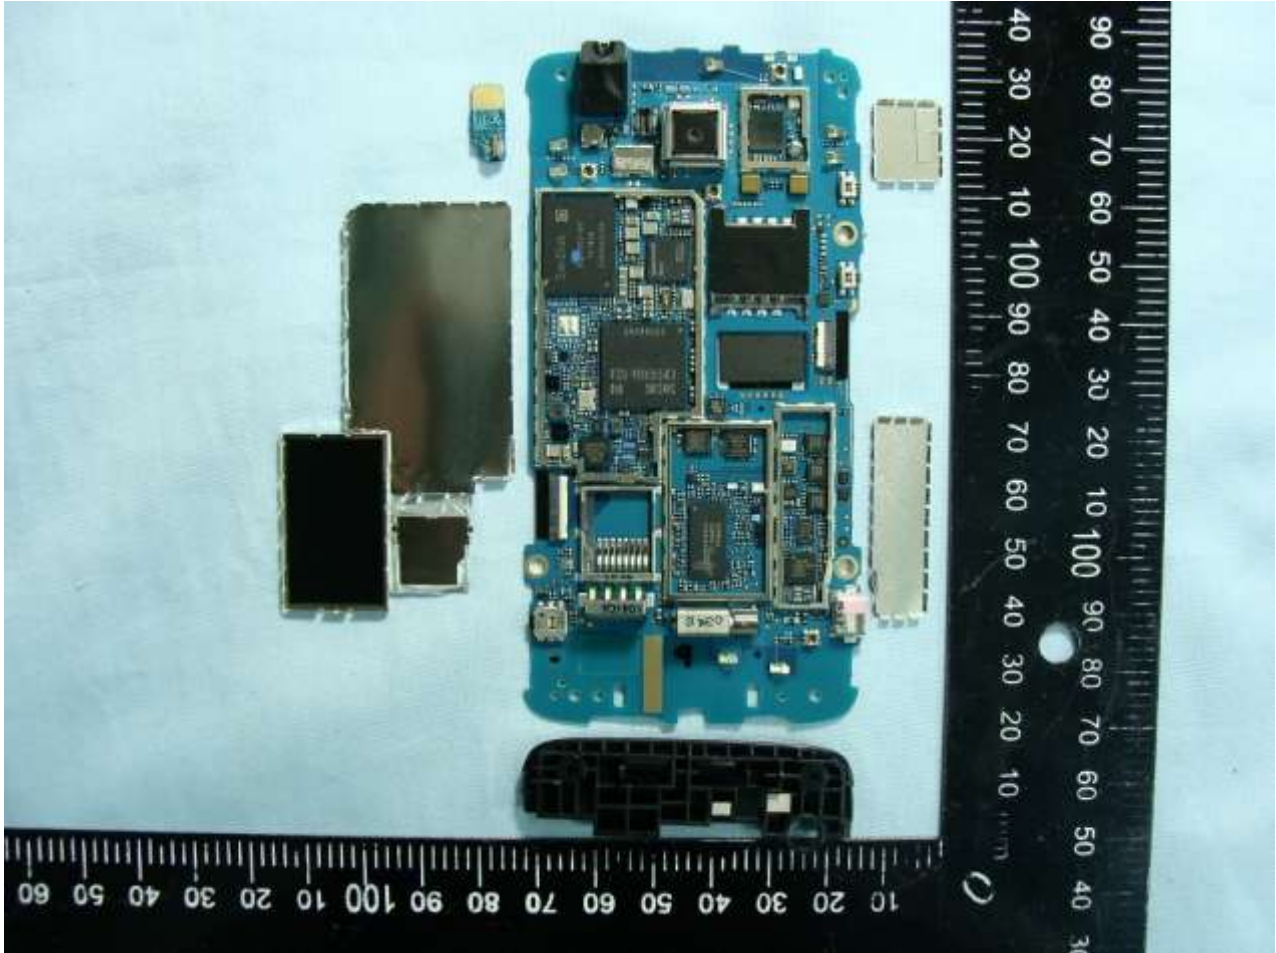

3. Internal Photograph of EUT

Model Name: PC40210

Model Name: PC40210

Model Name: PC40210

GSM / WCDMA / CDMA2000 Main Antenna
<Tx / Rx>

Model Name: PC40210

GSM / WCDMA / CDMA2000 Main Antenna
<Tx / Rx>

Model Name: PC40210

Model Name: PC40210

Model Name: PC40210