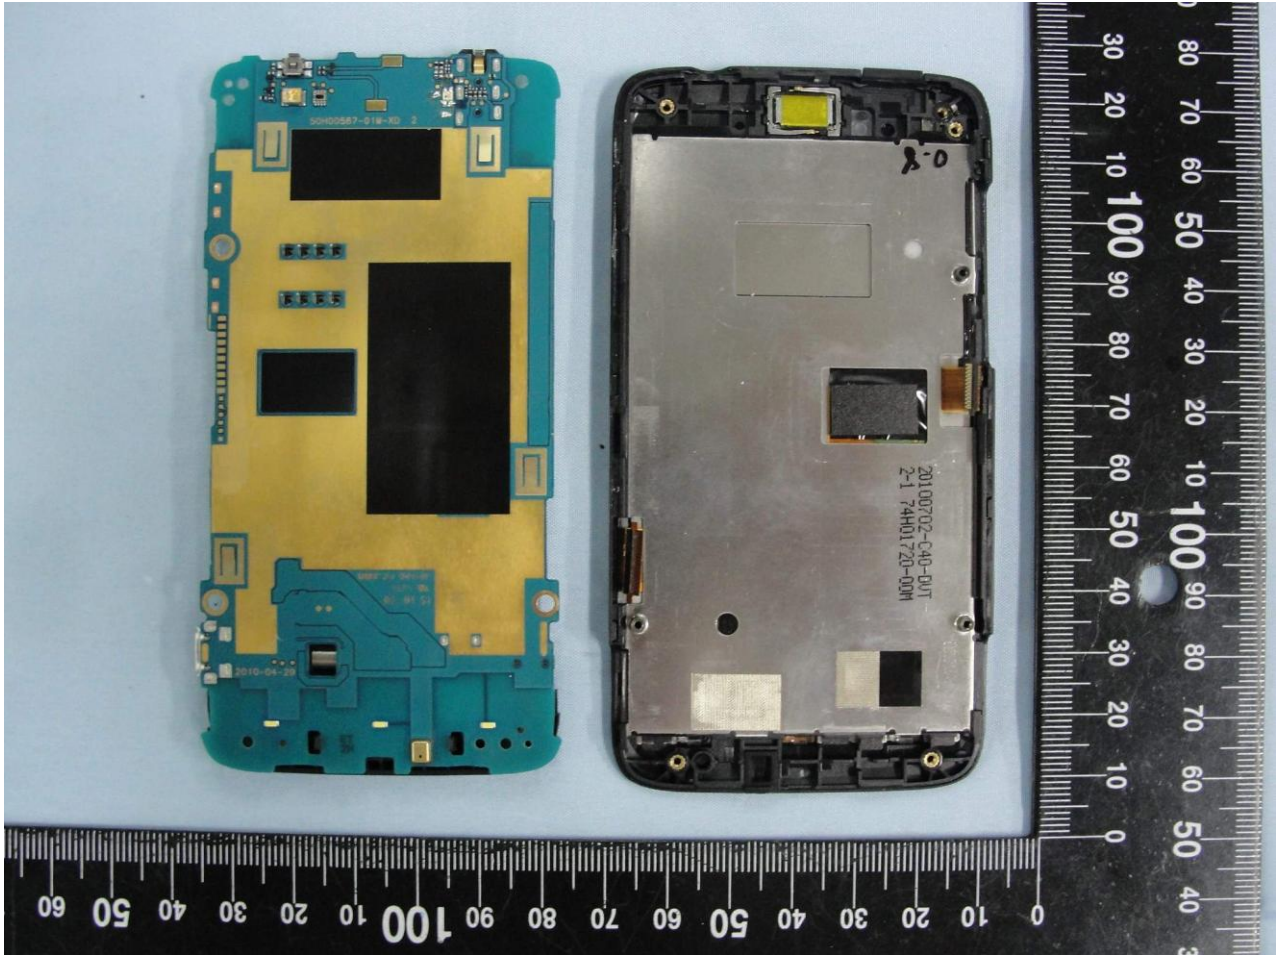

Model Name: PC40100