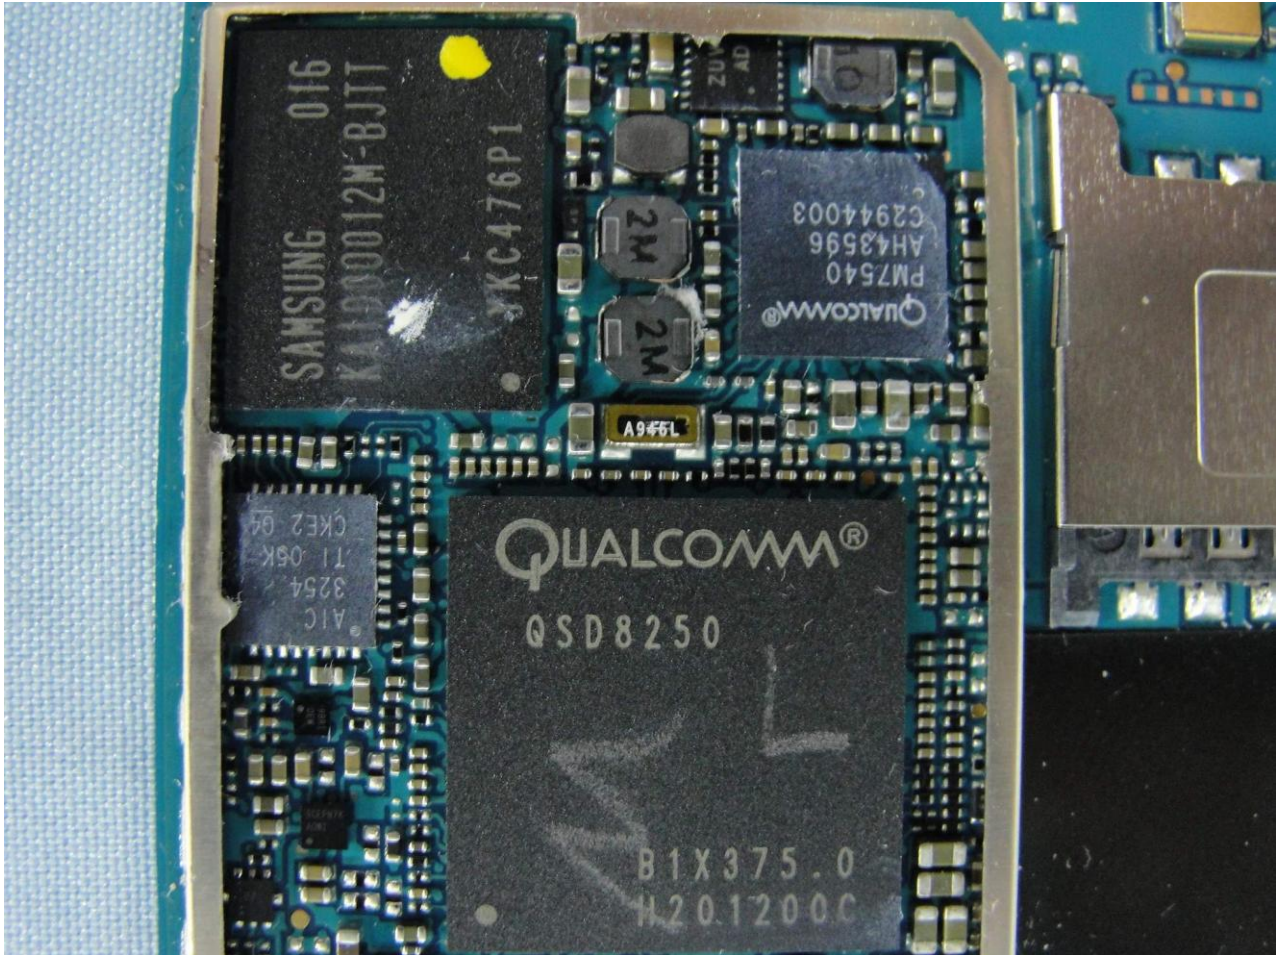

Model Name: PC40100