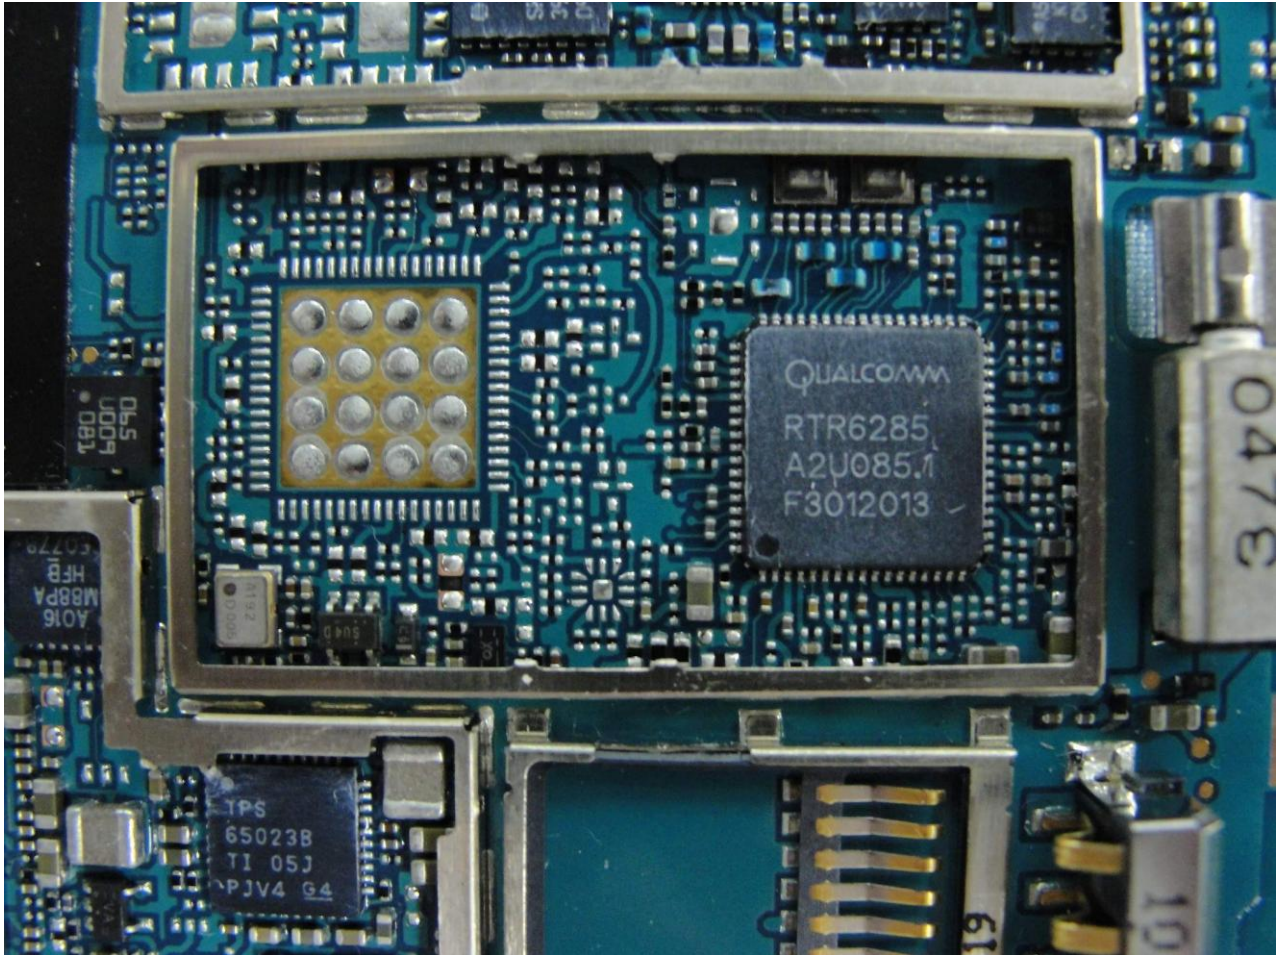

Model Name: PC40100