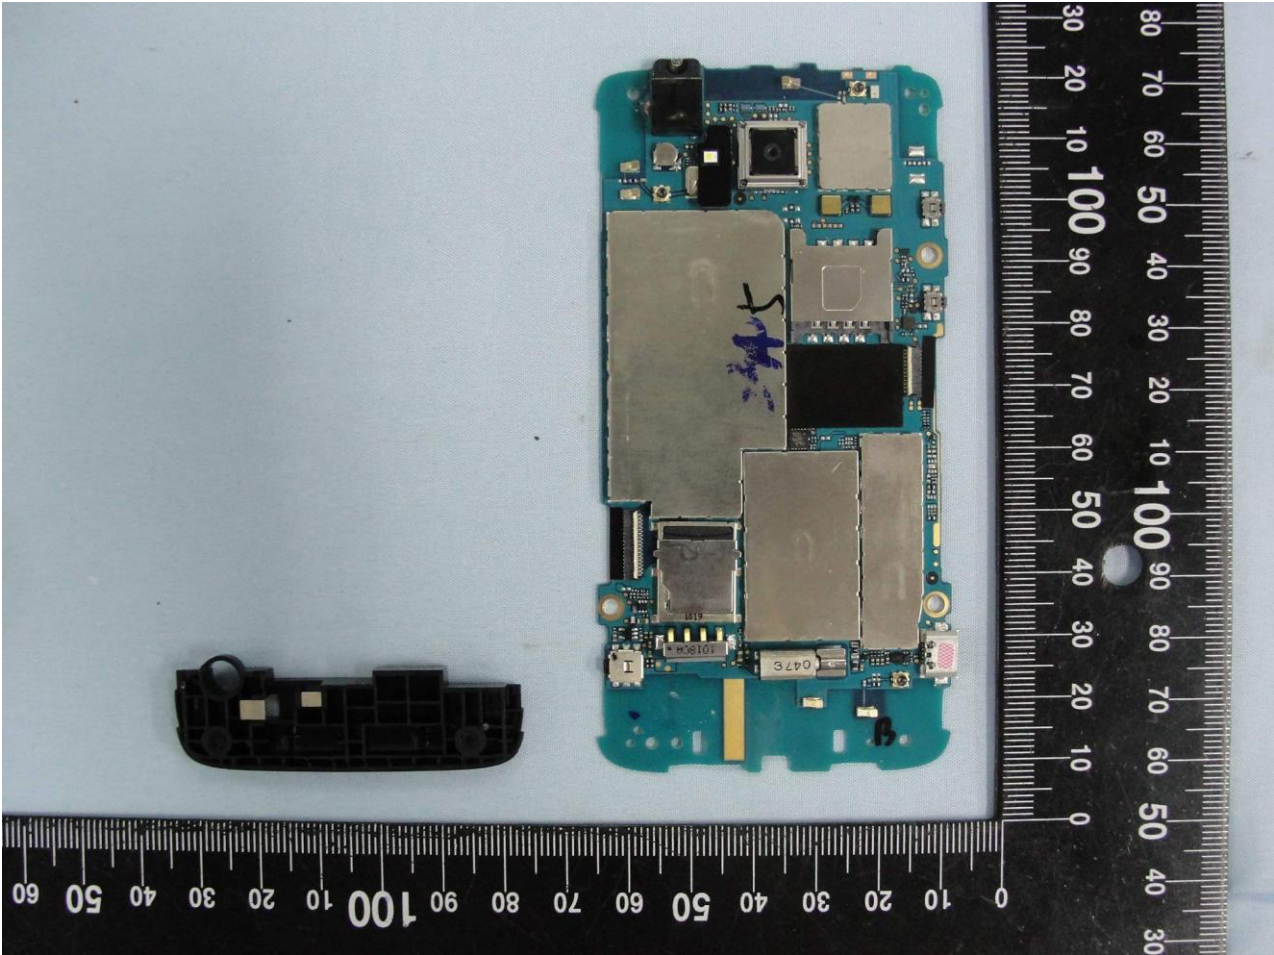

Model Name: PC40100