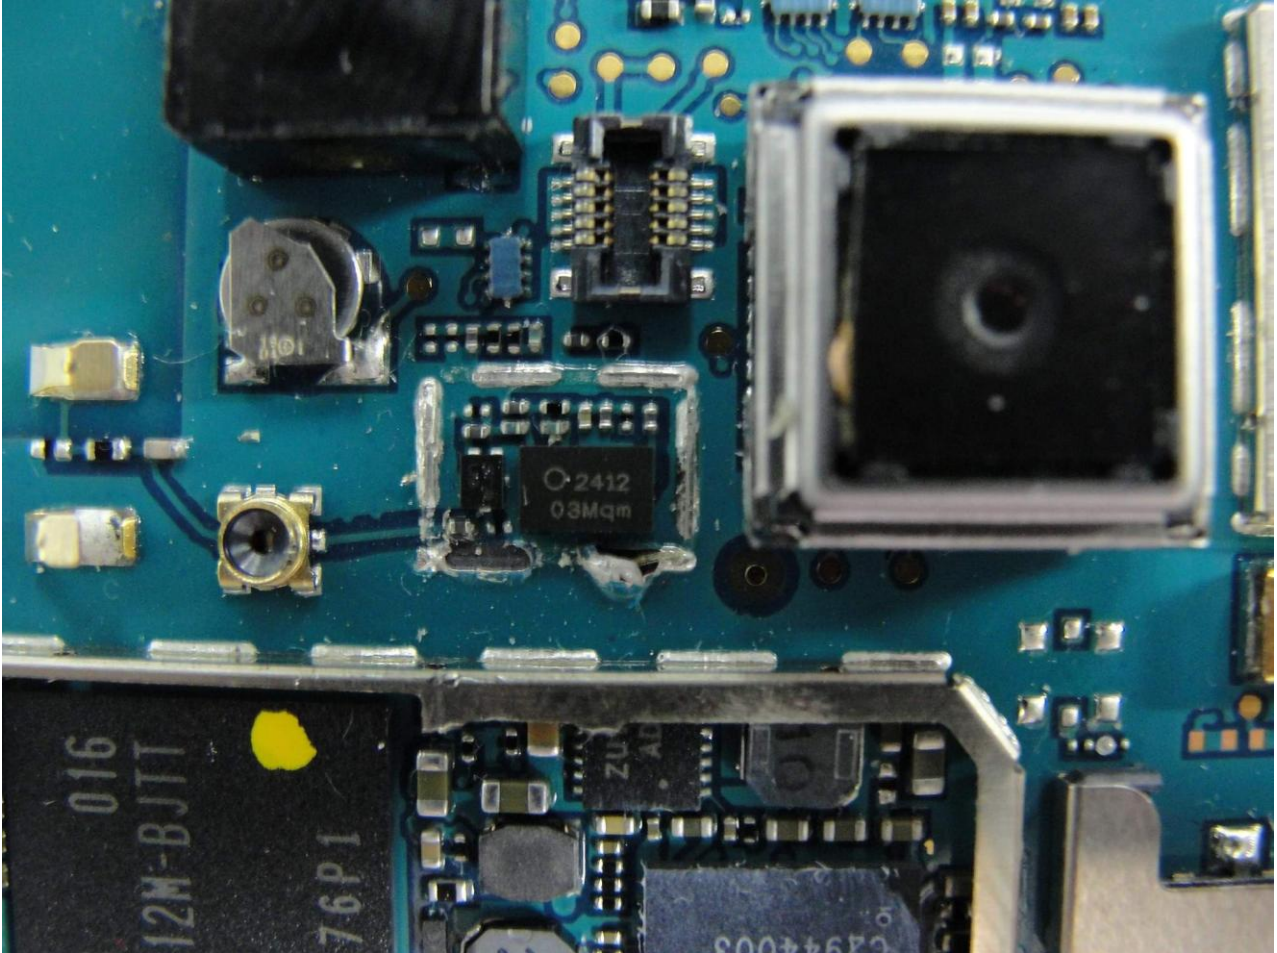

Model Name: PC40100

Model Name: PC40100

Model Name: PC40100

Model Name: PC40100

Model Name: PC40100

Sample B

Model Name: PC40100

**Bluetooth & WLAN Antenna**