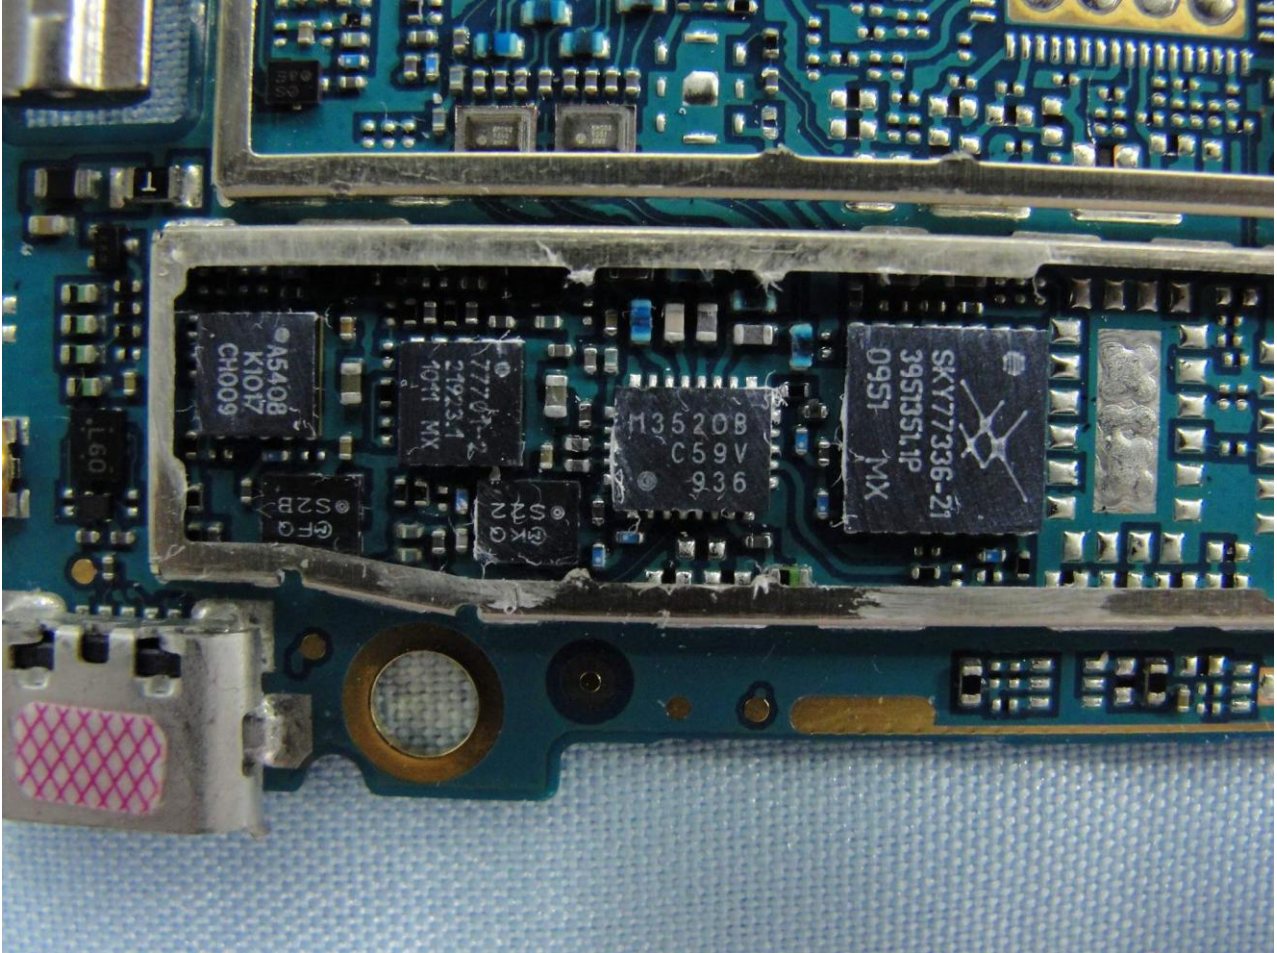

Model Name: PC40100