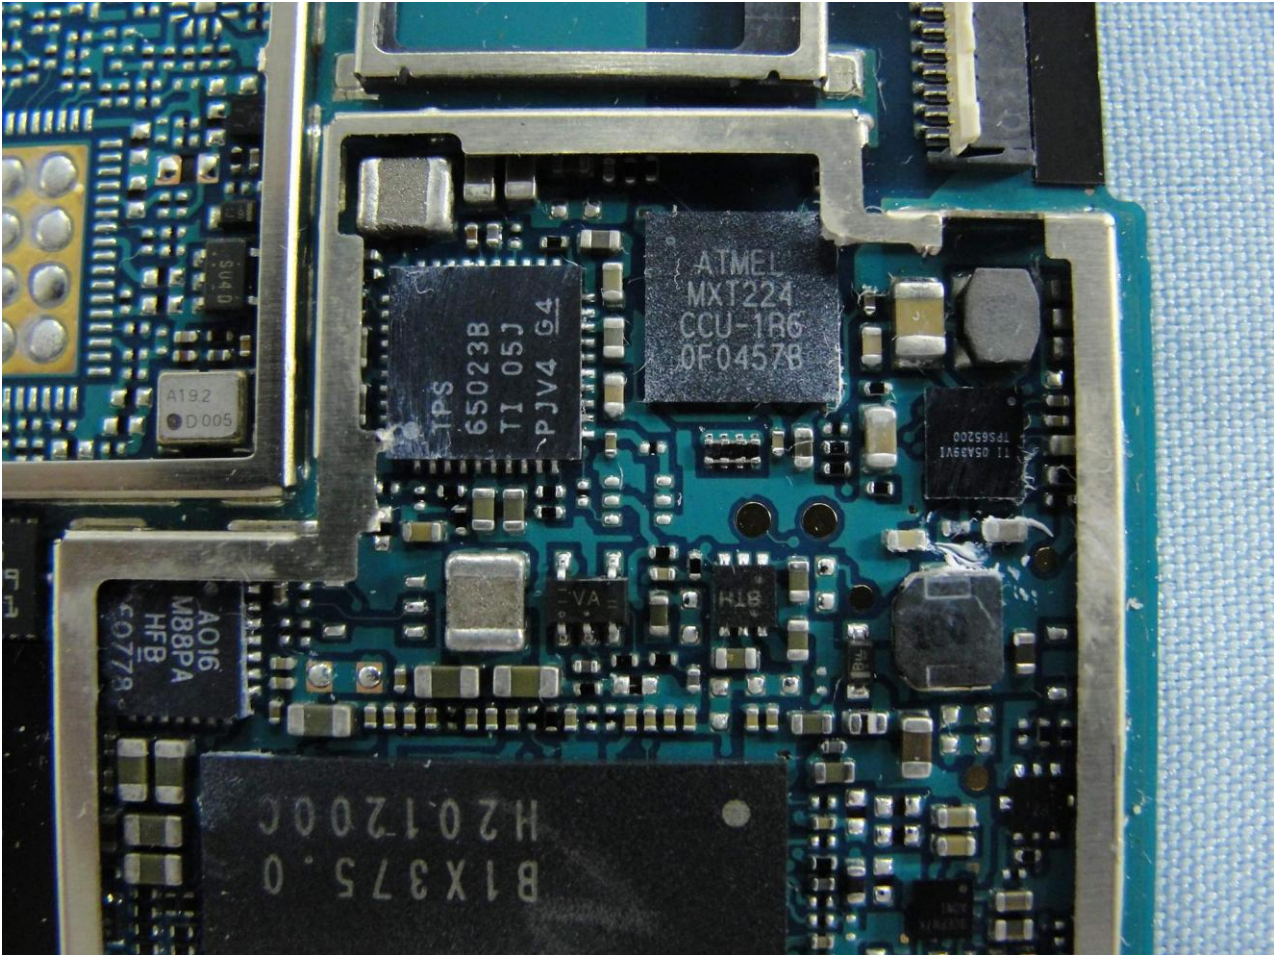

Model Name: PC40100