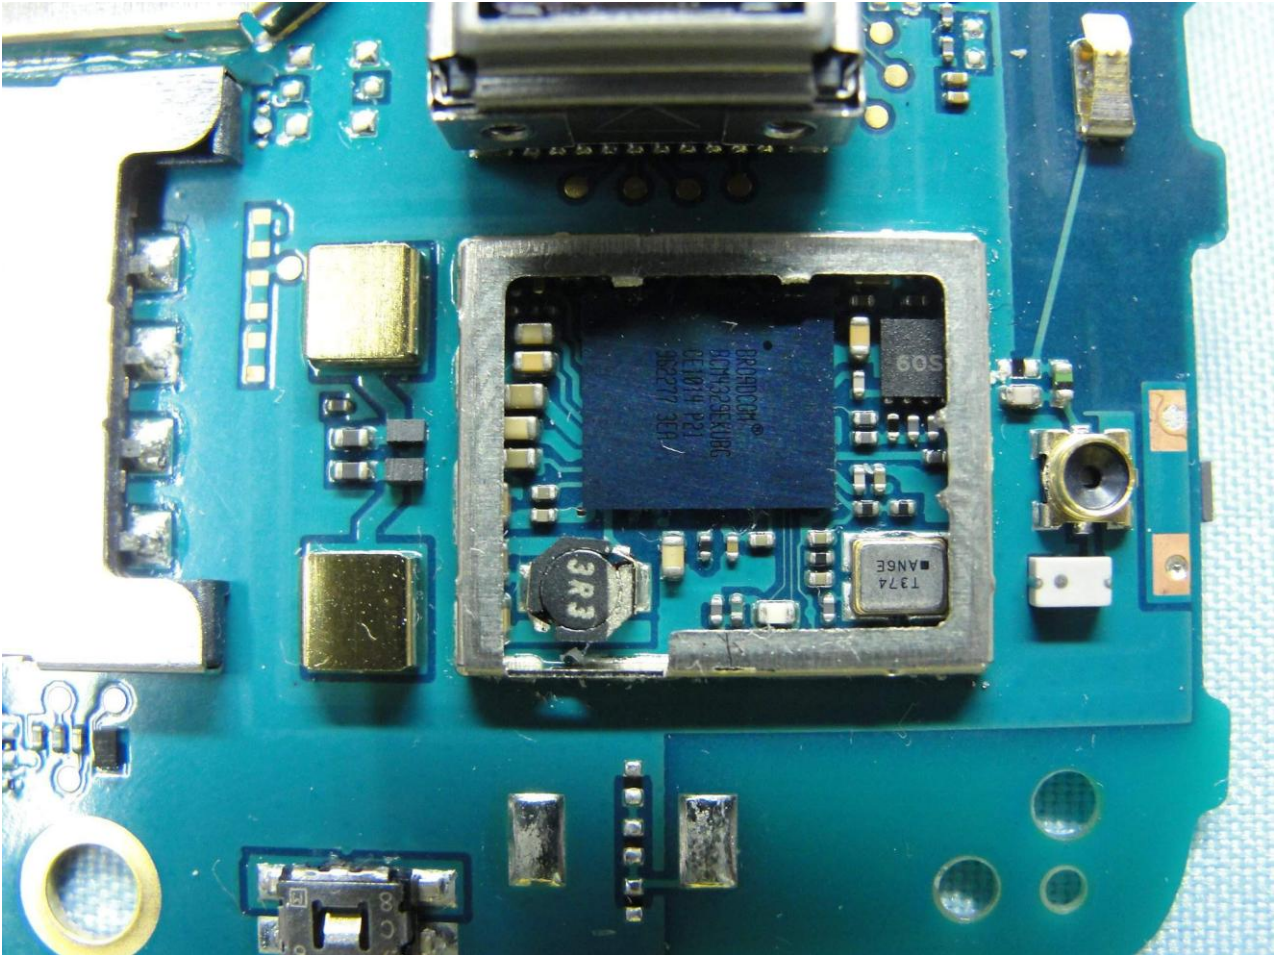

Model Name: PC40100

Model Name: PC40100

Model Name: PC40100

Model Name: PC40100

Model Name: PC40100

Sample B

Model Name: PC40100

**Bluetooth & WLAN Antenna**