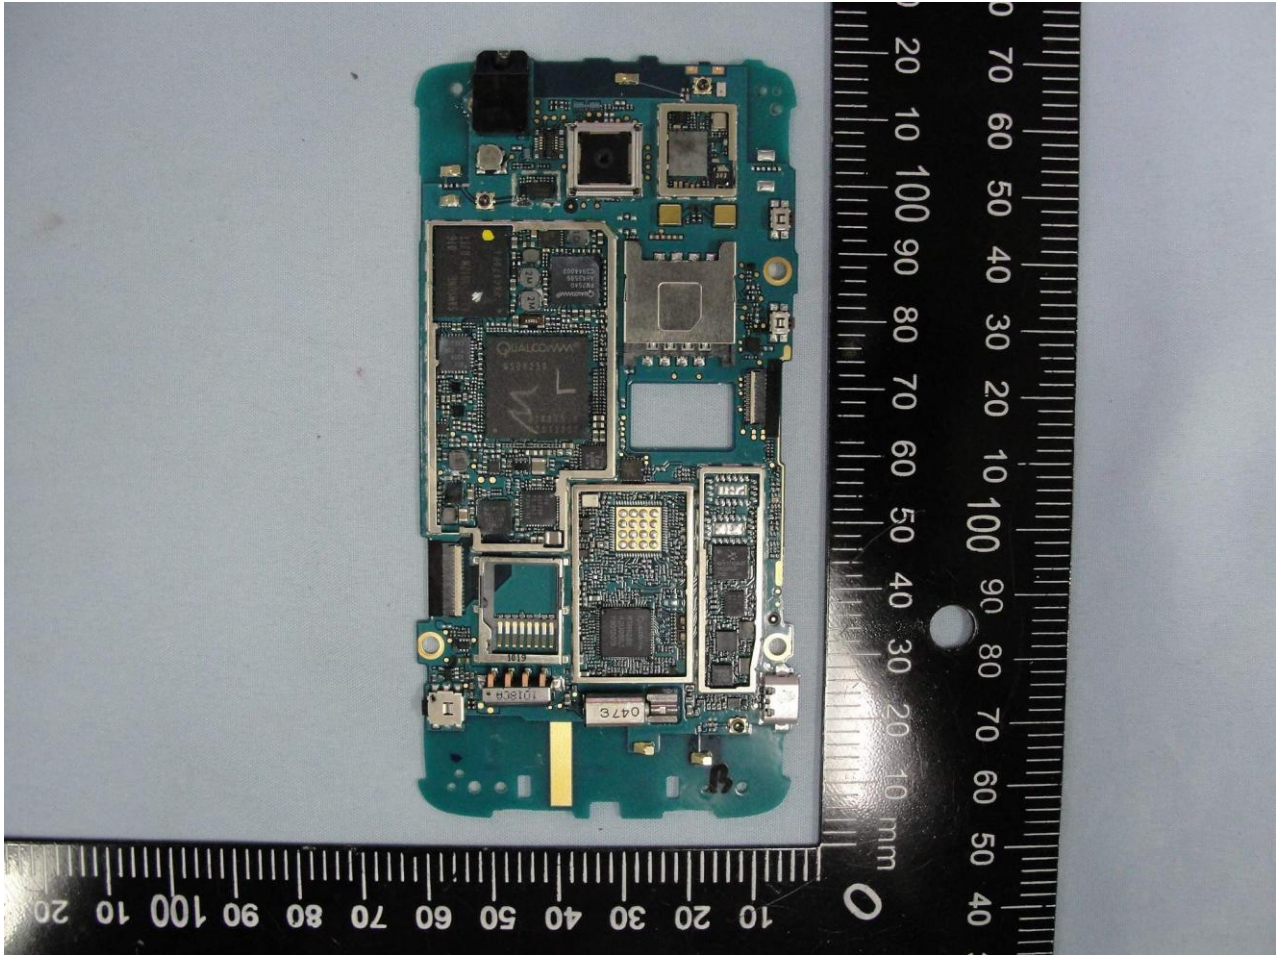

Model Name: PC40100