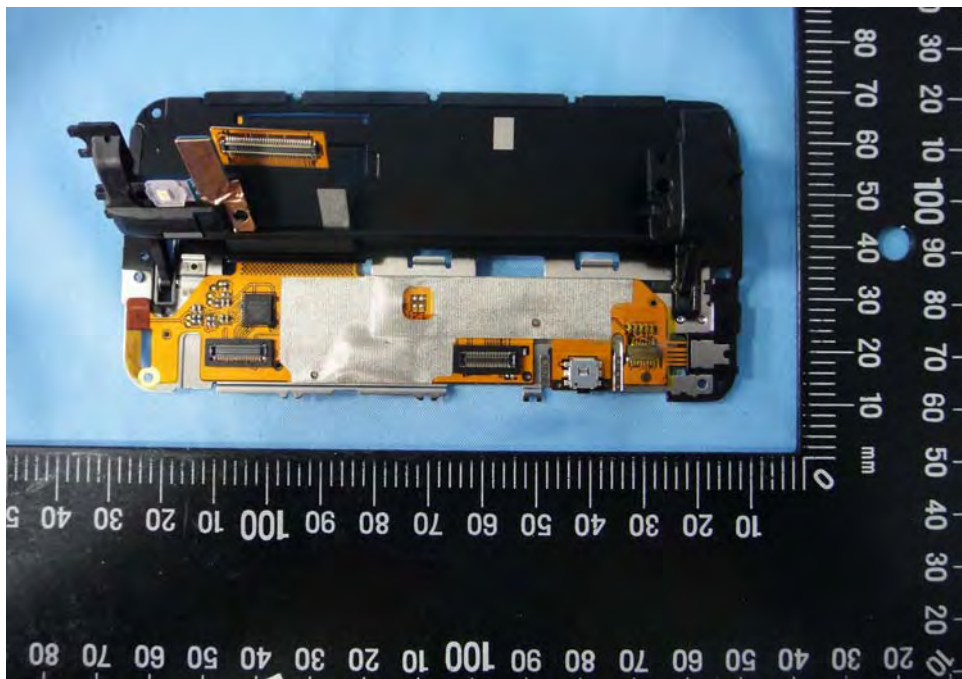

Internal Photos

Model Number: PC10120
FCC ID: NM8PC10120
IC ID: 4115B-PC10120

Component Name	Component Model No.			
	Sample 1 st		Sample 2 nd	
Camera	#1	Lite-On technology corp. HTC, 09P1BA510	#2	Primax Electronics Ltd. HTC, NBRB92
LCM	#1	SAMSUNG MOBILE DISPLAY.CO.,LTD. HTC , AMS367PE0X-0	#2	Sony Mobile Display Corporation HTC , ADL425X03-02
Battery	#1	TOTAL WIRELESS SOLUTIONS INDUSTRIAL Ltd. HTC, BB96100	#1	TOTAL WIRELESS SOLUTIONS INDUSTRIAL Ltd. HTC, BB96100
	#2	Formosa Electronic Industries Inc HTC, BB96100	#2	Formosa Electronic Industries Inc HTC, BB96100
AC Adapter	#1	Delta Electronics Inc HTC, TC X250 (X=A, B, C, E, U, K)	#1	Delta Electronics Inc HTC, TC X250 (X=A, B, C, E, U, K)
	#2	Astec International Limited HTC, TC X250 (X=A, B, C, E, U, K)	#2	Astec International Limited HTC, TC X250 (X=A, B, C, E, U, K)
USB Cable	#1	Foxlink Technology Ltd HTC ,DC M410	#1	Foxlink Technology Ltd HTC ,DC M410
	#2	MEC IMEX INC. HTC ,DC M410	#2	MEC IMEX INC. HTC ,DC M410
	#3	Chant Sincere Co., LTD HTC ,DC M410	#3	Chant Sincere Co., LTD HTC ,DC M410
Earphone	#1	Merry Electronics Co., LTD HTC , RC E160	#1	Merry Electronics Co., LTD HTC , RC E160
	#2	Cotron Corporation HTC , RC E160	#2	Cotron Corporation HTC , RC E160

EUT Photo 9)

EUT Photo 10)

EUT Photo 11)

EUT Photo 12)

EUT Photo 13)

EUT Photo 14)

EUT Photo 15)

EUT Photo 16)

EUT Photo 17)

EUT Photo 18)

EUT Photo 19)

EUT Photo 20)

EUT Photo 21)

EUT Photo 22)

EUT Photo 23)

EUT Photo 24)