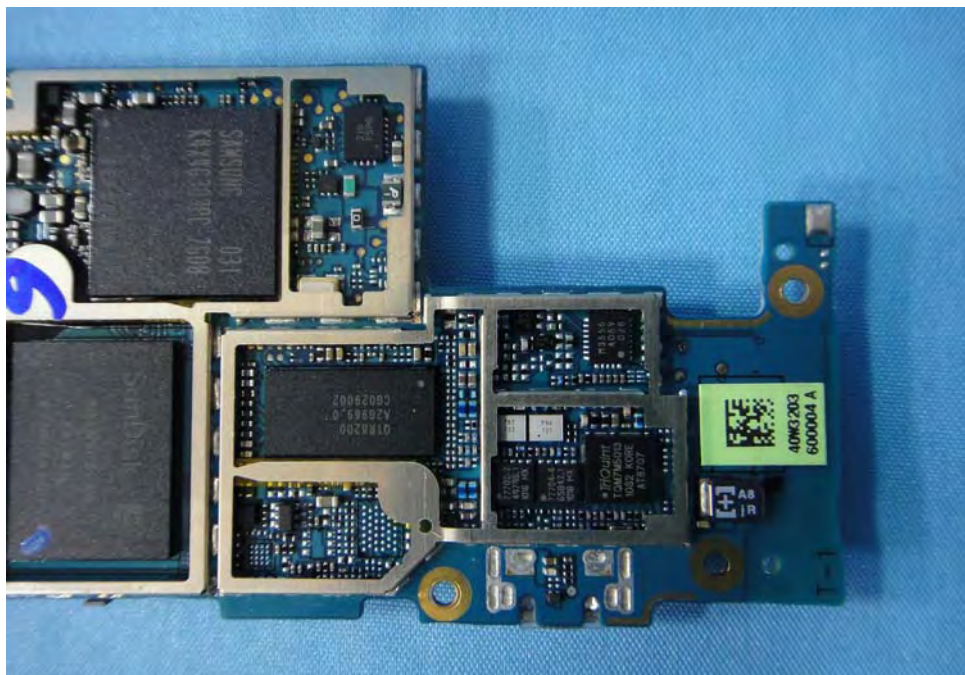

Internal Photos

Model Number: PC10120
FCC ID: NM8PC10120
IC ID: 4115B-PC10120

Component Name	Component Model No.			
	Sample 1 st		Sample 2 nd	
Camera	#1	Lite-On technology corp. HTC, 09P1BA510	#2	Primax Electronics Ltd. HTC, NBRB92
LCM	#1	SAMSUNG MOBILE DISPLAY.CO.,LTD. HTC , AMS367PE0X-0	#2	Sony Mobile Display Corporation HTC , ADL425X03-02
Battery	#1	TOTAL WIRELESS SOLUTIONS INDUSTRIAL Ltd. HTC, BB96100	#1	TOTAL WIRELESS SOLUTIONS INDUSTRIAL Ltd. HTC, BB96100
	#2	Formosa Electronic Industries Inc HTC, BB96100	#2	Formosa Electronic Industries Inc HTC, BB96100
AC Adapter	#1	Delta Electronics Inc HTC, TC X250 (X=A, B, C, E, U, K)	#1	Delta Electronics Inc HTC, TC X250 (X=A, B, C, E, U, K)
	#2	Astec International Limited HTC, TC X250 (X=A, B, C, E, U, K)	#2	Astec International Limited HTC, TC X250 (X=A, B, C, E, U, K)
USB Cable	#1	Foxlink Technology Ltd HTC ,DC M410	#1	Foxlink Technology Ltd HTC ,DC M410
	#2	MEC IMEX INC. HTC ,DC M410	#2	MEC IMEX INC. HTC ,DC M410
	#3	Chant Sincere Co., LTD HTC ,DC M410	#3	Chant Sincere Co., LTD HTC ,DC M410
Earphone	#1	Merry Electronics Co., LTD HTC , RC E160	#1	Merry Electronics Co., LTD HTC , RC E160
	#2	Cotron Corporation HTC , RC E160	#2	Cotron Corporation HTC , RC E160

EUT Photo 1)

EUT Photo 2)

EUT Photo 3)

EUT Photo 4)

EUT Photo 5)

EUT Photo 6)

EUT Photo 7)

EUT Photo 8)

EUT Photo 9)

EUT Photo 10)

EUT Photo 11)

EUT Photo 12)

EUT Photo 13)

EUT Photo 14)

EUT Photo 15)

EUT Photo 16)

EUT Photo 17)

EUT Photo 18)

EUT Photo 19)

EUT Photo 20)

EUT Photo 21)

EUT Photo 22)

EUT Photo 23)

EUT Photo 24)