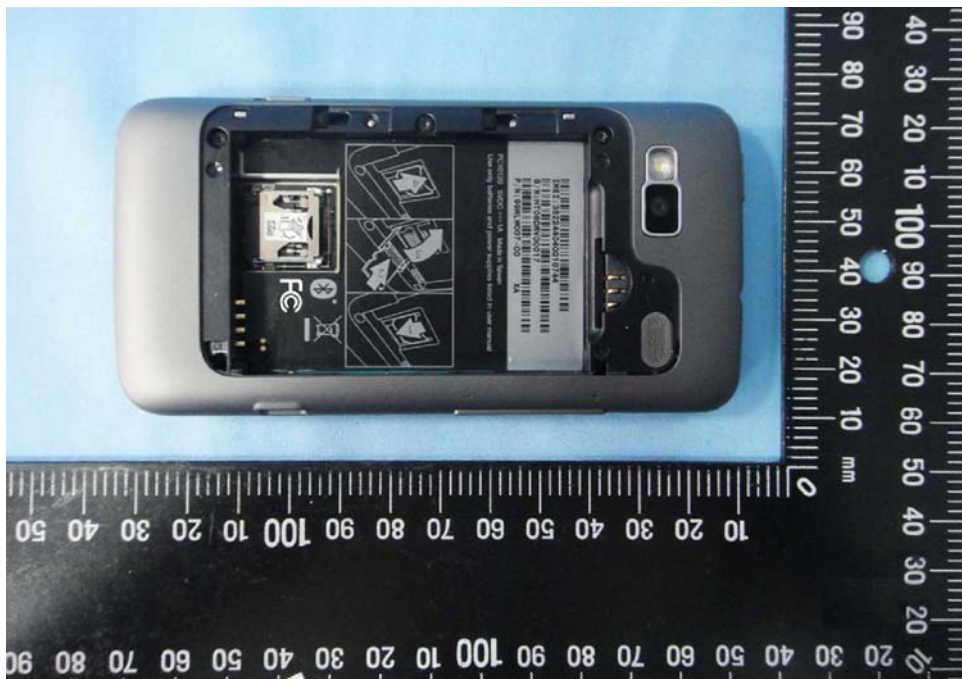

Internal Photos

Model Number: PC10120
FCC ID: NM8PC10120
IC ID: 4115B-PC10120

Component Name	Component Model No.			
	Sample 1 st		Sample 2 nd	
Camera	#1	Lite-On technology corp. HTC, 09P1BA510	#2	Primax Electronics Ltd. HTC, NBRB92
LCM	#1	SAMSUNG MOBILE DISPLAY.CO.,LTD. HTC , AMS367PE0X-0	#2	Sony Mobile Display Corporation HTC , ADL425X03-02
Battery	#1	TOTAL WIRELESS SOLUTIONS INDUSTRIAL Ltd. HTC, BB96100	#1	TOTAL WIRELESS SOLUTIONS INDUSTRIAL Ltd. HTC, BB96100
	#2	Formosa Electronic Industries Inc HTC, BB96100	#2	Formosa Electronic Industries Inc HTC, BB96100
AC Adapter	#1	Delta Electronics Inc HTC, TC X250 (X=A, B, C, E, U, K)	#1	Delta Electronics Inc HTC, TC X250 (X=A, B, C, E, U, K)
	#2	Astec International Limited HTC, TC X250 (X=A, B, C, E, U, K)	#2	Astec International Limited HTC, TC X250 (X=A, B, C, E, U, K)
USB Cable	#1	Foxlink Technology Ltd HTC ,DC M410	#1	Foxlink Technology Ltd HTC ,DC M410
	#2	MEC IMEX INC. HTC ,DC M410	#2	MEC IMEX INC. HTC ,DC M410
	#3	Chant Sincere Co., LTD HTC ,DC M410	#3	Chant Sincere Co., LTD HTC ,DC M410
Earphone	#1	Merry Electronics Co., LTD HTC , RC E160	#1	Merry Electronics Co., LTD HTC , RC E160
	#2	Cotron Corporation HTC , RC E160	#2	Cotron Corporation HTC , RC E160

EUT Photo 1)

EUT Photo 2)

EUT Photo 3)

EUT Photo 4)

EUT Photo 5)

EUT Photo 6)

EUT Photo 7)

EUT Photo 8)