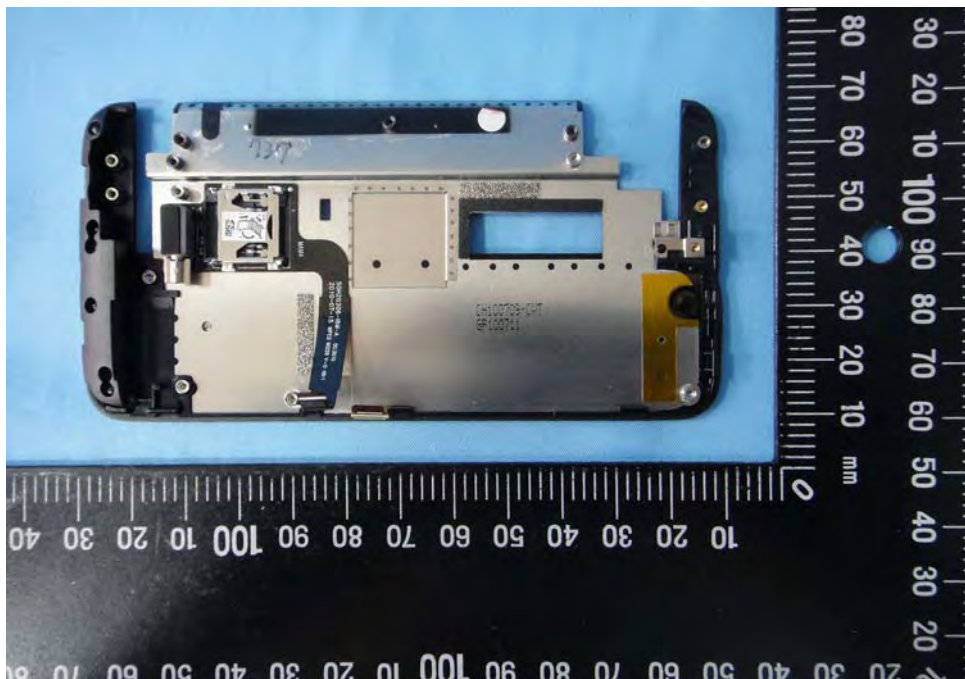

Internal Photos

Model Number: PC10120
FCC ID: NM8PC10120
IC ID: 4115B-PC10120

Component Name	Component Model No.			
	Sample 1 st		Sample 2 nd	
Camera	#1	Lite-On technology corp. HTC, 09P1BA510	#2	Primax Electronics Ltd. HTC, NBRB92
LCM	#1	SAMSUNG MOBILE DISPLAY.CO.,LTD. HTC , AMS367PE0X-0	#2	Sony Mobile Display Corporation HTC , ADL425X03-02
Battery	#1	TOTAL WIRELESS SOLUTIONS INDUSTRIAL Ltd. HTC, BB96100	#1	TOTAL WIRELESS SOLUTIONS INDUSTRIAL Ltd. HTC, BB96100
	#2	Formosa Electronic Industries Inc HTC, BB96100	#2	Formosa Electronic Industries Inc HTC, BB96100
AC Adapter	#1	Delta Electronics Inc HTC, TC X250 (X=A, B, C, E, U, K)	#1	Delta Electronics Inc HTC, TC X250 (X=A, B, C, E, U, K)
	#2	Astec International Limited HTC, TC X250 (X=A, B, C, E, U, K)	#2	Astec International Limited HTC, TC X250 (X=A, B, C, E, U, K)
USB Cable	#1	Foxlink Technology Ltd HTC ,DC M410	#1	Foxlink Technology Ltd HTC ,DC M410
	#2	MEC IMEX INC. HTC ,DC M410	#2	MEC IMEX INC. HTC ,DC M410
	#3	Chant Sincere Co., LTD HTC ,DC M410	#3	Chant Sincere Co., LTD HTC ,DC M410
Earphone	#1	Merry Electronics Co., LTD HTC , RC E160	#1	Merry Electronics Co., LTD HTC , RC E160
	#2	Cotron Corporation HTC , RC E160	#2	Cotron Corporation HTC , RC E160

EUT Photo 1)

EUT Photo 2)

EUT Photo 3)

EUT Photo 4)

EUT Photo 5)

EUT Photo 6)

EUT Photo 7)

EUT Photo 8)

EUT Photo 9)

EUT Photo 10)

EUT Photo 11)

EUT Photo 12)

EUT Photo 13)

EUT Photo 14)

EUT Photo 15)

EUT Photo 16)

EUT Photo 17)

EUT Photo 18)

EUT Photo 19)

EUT Photo 20)

EUT Photo 21)

EUT Photo 22)

EUT Photo 23)

EUT Photo 24)