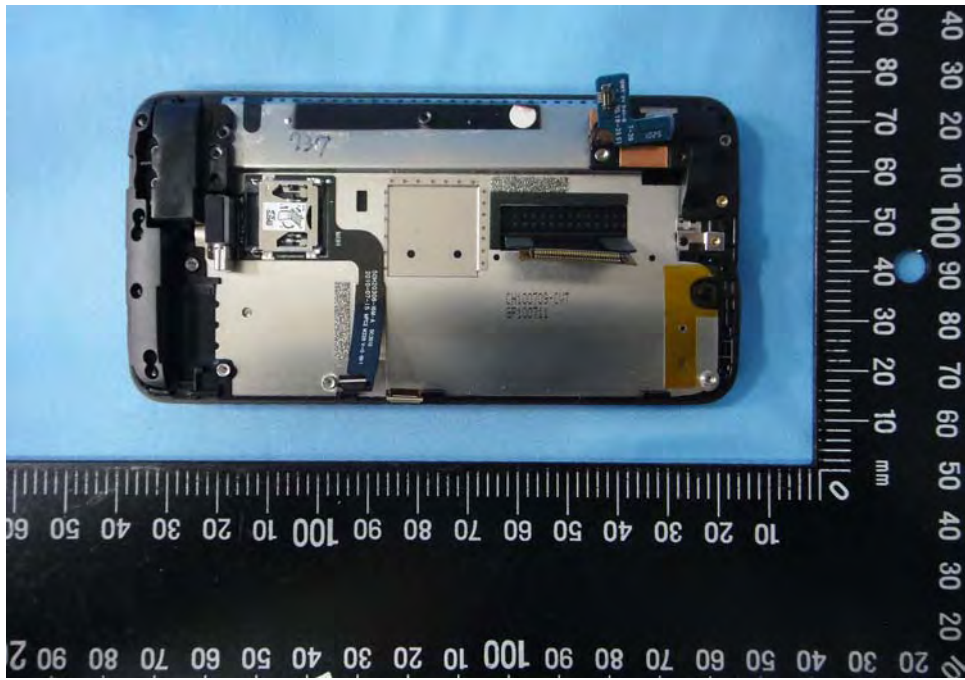

Internal Photos

Model Number: PC10120
FCC ID: NM8PC10120
IC ID: 4115B-PC10120

Component Name	Component Model No.			
	Sample 1 st		Sample 2 nd	
Camera	#1	Lite-On technology corp. HTC, 09P1BA510	#2	Primax Electronics Ltd. HTC, NBRB92
LCM	#1	SAMSUNG MOBILE DISPLAY.CO.,LTD. HTC , AMS367PE0X-0	#2	Sony Mobile Display Corporation HTC , ADL425X03-02
Battery	#1	TOTAL WIRELESS SOLUTIONS INDUSTRIAL Ltd. HTC, BB96100	#1	TOTAL WIRELESS SOLUTIONS INDUSTRIAL Ltd. HTC, BB96100
	#2	Formosa Electronic Industries Inc HTC, BB96100	#2	Formosa Electronic Industries Inc HTC, BB96100
AC Adapter	#1	Delta Electronics Inc HTC, TC X250 (X=A, B, C, E, U, K)	#1	Delta Electronics Inc HTC, TC X250 (X=A, B, C, E, U, K)
	#2	Astec International Limited HTC, TC X250 (X=A, B, C, E, U, K)	#2	Astec International Limited HTC, TC X250 (X=A, B, C, E, U, K)
USB Cable	#1	Foxlink Technology Ltd HTC ,DC M410	#1	Foxlink Technology Ltd HTC ,DC M410
	#2	MEC IMEX INC. HTC ,DC M410	#2	MEC IMEX INC. HTC ,DC M410
	#3	Chant Sincere Co., LTD HTC ,DC M410	#3	Chant Sincere Co., LTD HTC ,DC M410
Earphone	#1	Merry Electronics Co., LTD HTC , RC E160	#1	Merry Electronics Co., LTD HTC , RC E160
	#2	Cotron Corporation HTC , RC E160	#2	Cotron Corporation HTC , RC E160

EUT Photo 1)

EUT Photo 2)

EUT Photo 3)

EUT Photo 4)

EUT Photo 5)

EUT Photo 6)

EUT Photo 7)

EUT Photo 8)

EUT Photo 9)

EUT Photo 10)

EUT Photo 11)

EUT Photo 12)

EUT Photo 13)

EUT Photo 14)

EUT Photo 15)

EUT Photo 16)

EUT Photo 17)

EUT Photo 18)

EUT Photo 19)

EUT Photo 20)

EUT Photo 21)

EUT Photo 22)

EUT Photo 23)

EUT Photo 24)