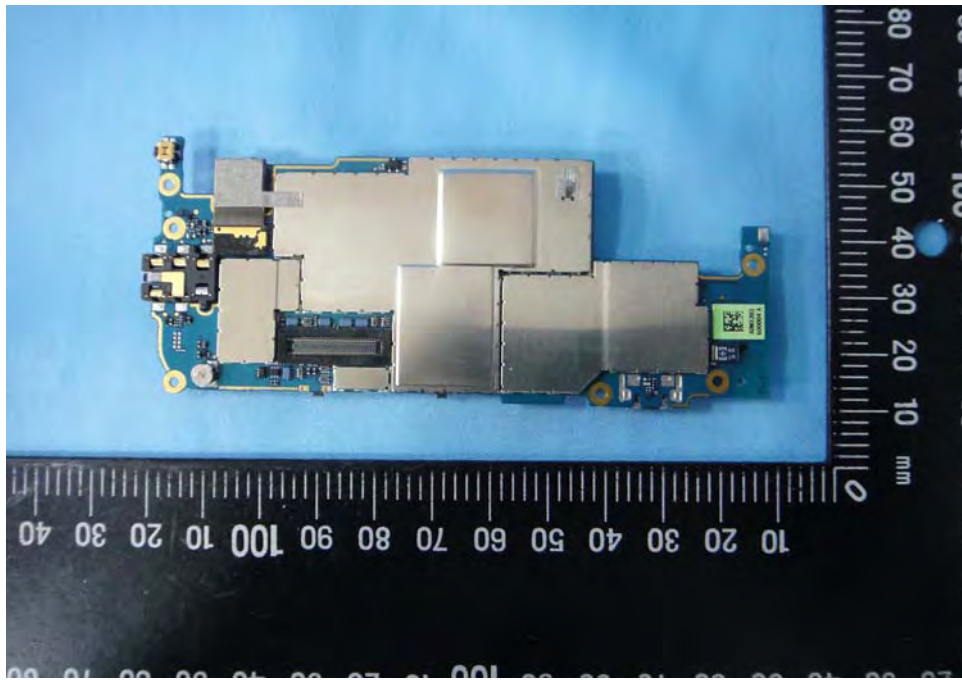

Internal Photos

Model Number: PC10120
FCC ID: NM8PC10120
IC ID: 4115B-PC10120

Component Name	Component Model No.			
	Sample 1 st		Sample 2 nd	
Camera	#1	Lite-On technology corp. HTC, 09P1BA510	#2	Primax Electronics Ltd. HTC, NBRB92
LCM	#1	SAMSUNG MOBILE DISPLAY.CO.,LTD. HTC , AMS367PE0X-0	#2	Sony Mobile Display Corporation HTC , ADL425X03-02
Battery	#1	TOTAL WIRELESS SOLUTIONS INDUSTRIAL Ltd. HTC, BB96100	#1	TOTAL WIRELESS SOLUTIONS INDUSTRIAL Ltd. HTC, BB96100
	#2	Formosa Electronic Industries Inc HTC, BB96100	#2	Formosa Electronic Industries Inc HTC, BB96100
AC Adapter	#1	Delta Electronics Inc HTC, TC X250 (X=A, B, C, E, U, K)	#1	Delta Electronics Inc HTC, TC X250 (X=A, B, C, E, U, K)
	#2	Astec International Limited HTC, TC X250 (X=A, B, C, E, U, K)	#2	Astec International Limited HTC, TC X250 (X=A, B, C, E, U, K)
USB Cable	#1	Foxlink Technology Ltd HTC ,DC M410	#1	Foxlink Technology Ltd HTC ,DC M410
	#2	MEC IMEX INC. HTC ,DC M410	#2	MEC IMEX INC. HTC ,DC M410
	#3	Chant Sincere Co., LTD HTC ,DC M410	#3	Chant Sincere Co., LTD HTC ,DC M410
Earphone	#1	Merry Electronics Co., LTD HTC , RC E160	#1	Merry Electronics Co., LTD HTC , RC E160
	#2	Cotron Corporation HTC , RC E160	#2	Cotron Corporation HTC , RC E160

EUT Photo 1)

EUT Photo 2)

EUT Photo 3)

EUT Photo 4)

EUT Photo 5)

EUT Photo 6)

EUT Photo 7)

EUT Photo 8)

EUT Photo 9)

EUT Photo 10)

EUT Photo 11)

EUT Photo 12)

EUT Photo 13)

EUT Photo 14)

EUT Photo 15)

EUT Photo 16)