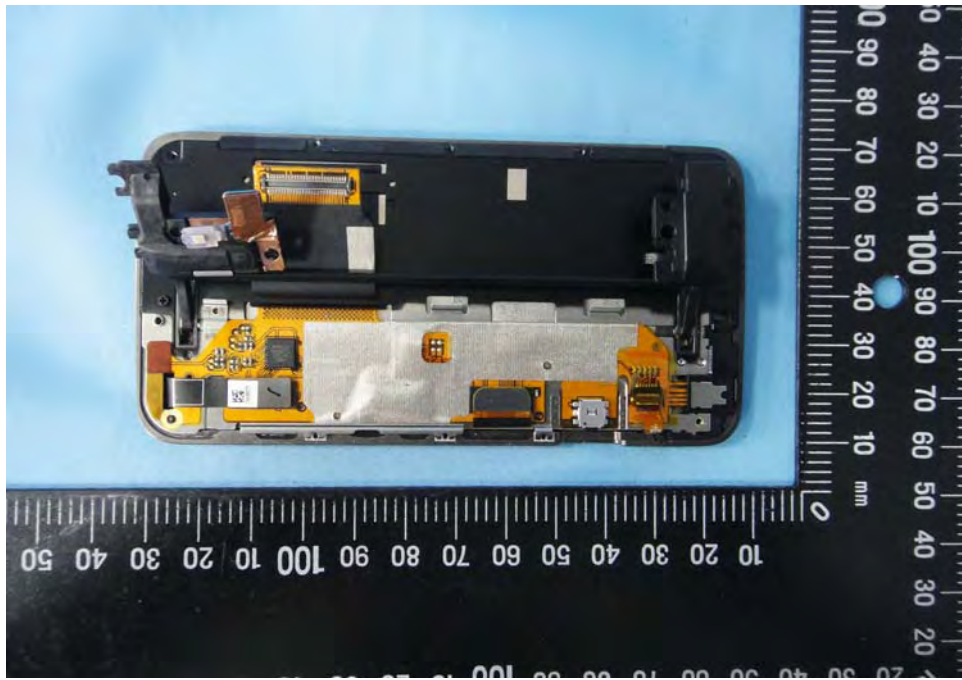

Internal Photos

Model Number: PC10120
FCC ID: NM8PC10120
IC ID: 4115B-PC10120

Component Name	Component Model No.			
	Sample 1 st		Sample 2 nd	
Camera	#1	Lite-On technology corp. HTC, 09P1BA510	#2	Primax Electronics Ltd. HTC, NBRB92
LCM	#1	SAMSUNG MOBILE DISPLAY.CO.,LTD. HTC , AMS367PE0X-0	#2	Sony Mobile Display Corporation HTC , ADL425X03-02
Battery	#1	TOTAL WIRELESS SOLUTIONS INDUSTRIAL Ltd. HTC, BB96100	#1	TOTAL WIRELESS SOLUTIONS INDUSTRIAL Ltd. HTC, BB96100
	#2	Formosa Electronic Industries Inc HTC, BB96100	#2	Formosa Electronic Industries Inc HTC, BB96100
AC Adapter	#1	Delta Electronics Inc HTC, TC X250 (X=A, B, C, E, U, K)	#1	Delta Electronics Inc HTC, TC X250 (X=A, B, C, E, U, K)
	#2	Astec International Limited HTC, TC X250 (X=A, B, C, E, U, K)	#2	Astec International Limited HTC, TC X250 (X=A, B, C, E, U, K)
USB Cable	#1	Foxlink Technology Ltd HTC ,DC M410	#1	Foxlink Technology Ltd HTC ,DC M410
	#2	MEC IMEX INC. HTC ,DC M410	#2	MEC IMEX INC. HTC ,DC M410
	#3	Chant Sincere Co., LTD HTC ,DC M410	#3	Chant Sincere Co., LTD HTC ,DC M410
Earphone	#1	Merry Electronics Co., LTD HTC , RC E160	#1	Merry Electronics Co., LTD HTC , RC E160
	#2	Cotron Corporation HTC , RC E160	#2	Cotron Corporation HTC , RC E160

EUT Photo 1)

EUT Photo 2)

EUT Photo 3)

EUT Photo 4)

EUT Photo 5)

EUT Photo 6)

EUT Photo 7)

EUT Photo 8)

EUT Photo 9)

EUT Photo 10)

EUT Photo 11)

EUT Photo 12)

EUT Photo 13)

EUT Photo 14)

EUT Photo 15)

EUT Photo 16)

EUT Photo 17)

EUT Photo 18)

EUT Photo 19)

EUT Photo 20)

EUT Photo 21)

EUT Photo 22)

EUT Photo 23)

EUT Photo 24)