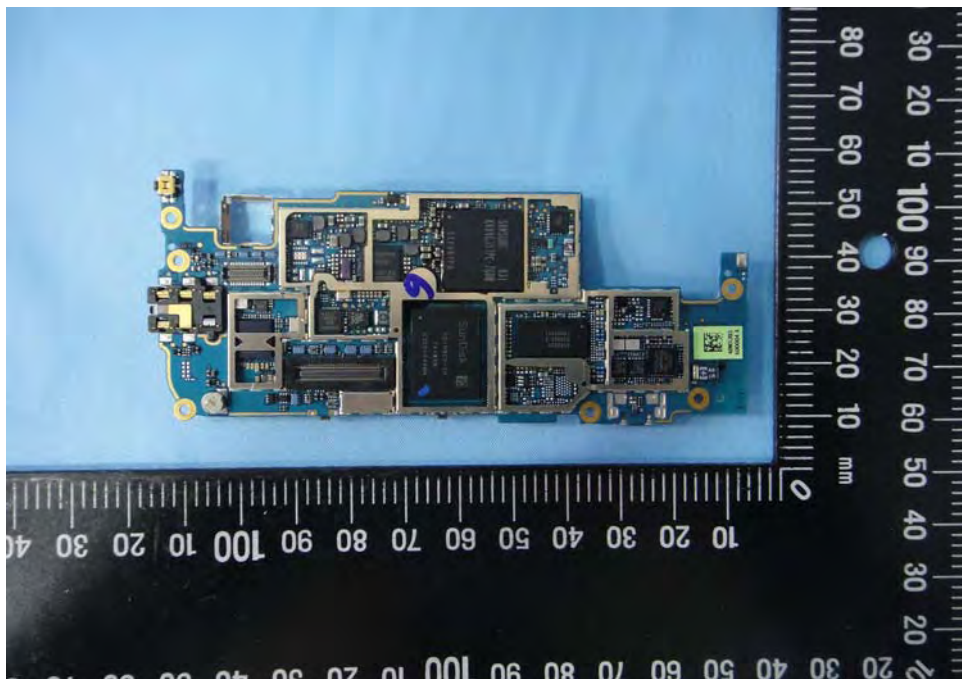

Internal Photos

Model Number: PC10120
FCC ID: NM8PC10120
IC ID: 4115B-PC10120

Component Name	Component Model No.			
	Sample 1 st		Sample 2 nd	
Camera	#1	Lite-On technology corp. HTC, 09P1BA510	#2	Primax Electronics Ltd. HTC, NBRB92
LCM	#1	SAMSUNG MOBILE DISPLAY.CO.,LTD. HTC , AMS367PE0X-0	#2	Sony Mobile Display Corporation HTC , ADL425X03-02
Battery	#1	TOTAL WIRELESS SOLUTIONS INDUSTRIAL Ltd. HTC, BB96100	#1	TOTAL WIRELESS SOLUTIONS INDUSTRIAL Ltd. HTC, BB96100
	#2	Formosa Electronic Industries Inc HTC, BB96100	#2	Formosa Electronic Industries Inc HTC, BB96100
AC Adapter	#1	Delta Electronics Inc HTC, TC X250 (X=A, B, C, E, U, K)	#1	Delta Electronics Inc HTC, TC X250 (X=A, B, C, E, U, K)
	#2	Astec International Limited HTC, TC X250 (X=A, B, C, E, U, K)	#2	Astec International Limited HTC, TC X250 (X=A, B, C, E, U, K)
USB Cable	#1	Foxlink Technology Ltd HTC ,DC M410	#1	Foxlink Technology Ltd HTC ,DC M410
	#2	MEC IMEX INC. HTC ,DC M410	#2	MEC IMEX INC. HTC ,DC M410
	#3	Chant Sincere Co., LTD HTC ,DC M410	#3	Chant Sincere Co., LTD HTC ,DC M410
Earphone	#1	Merry Electronics Co., LTD HTC , RC E160	#1	Merry Electronics Co., LTD HTC , RC E160
	#2	Cotron Corporation HTC , RC E160	#2	Cotron Corporation HTC , RC E160

EUT Photo 1)

EUT Photo 2)

EUT Photo 3)

EUT Photo 4)

EUT Photo 5)

EUT Photo 6)

EUT Photo 7)

EUT Photo 8)

EUT Photo 9)

EUT Photo 10)

EUT Photo 11)

EUT Photo 12)

EUT Photo 13)

EUT Photo 14)

EUT Photo 15)

EUT Photo 16)