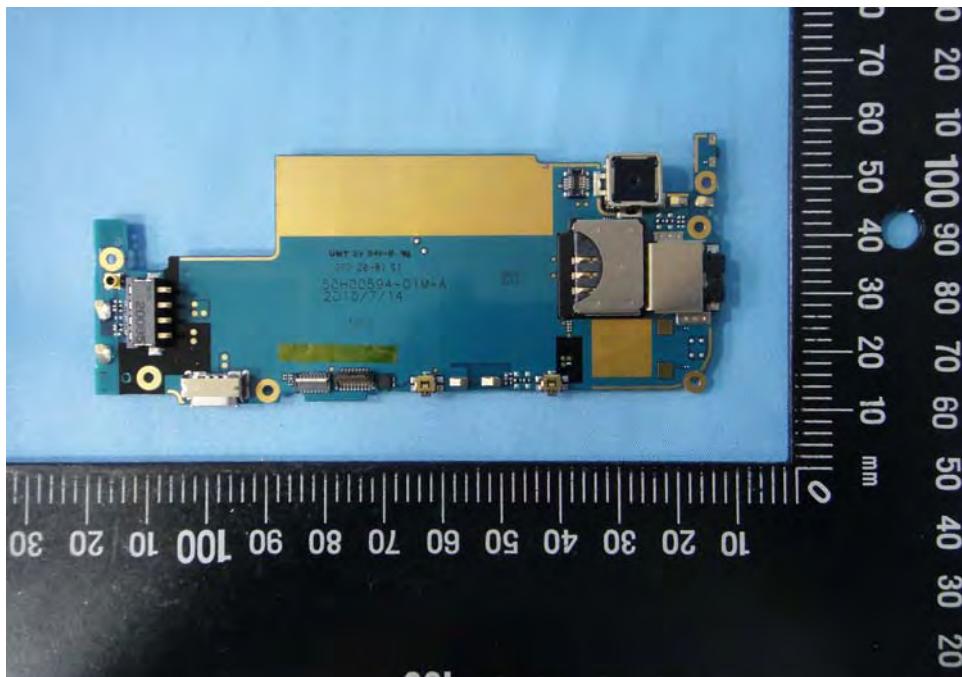

Internal Photos

Model Number: PC10120
FCC ID: NM8PC10120
IC ID: 4115B-PC10120

Component Name	Component Model No.			
	Sample 1 st		Sample 2 nd	
Camera	#1	Lite-On technology corp. HTC, 09P1BA510	#2	Primax Electronics Ltd. HTC, NBRB92
LCM	#1	SAMSUNG MOBILE DISPLAY.CO.,LTD. HTC , AMS367PE0X-0	#2	Sony Mobile Display Corporation HTC , ADL425X03-02
Battery	#1	TOTAL WIRELESS SOLUTIONS INDUSTRIAL Ltd. HTC, BB96100	#1	TOTAL WIRELESS SOLUTIONS INDUSTRIAL Ltd. HTC, BB96100
	#2	Formosa Electronic Industries Inc HTC, BB96100	#2	Formosa Electronic Industries Inc HTC, BB96100
AC Adapter	#1	Delta Electronics Inc HTC, TC X250 (X=A, B, C, E, U, K)	#1	Delta Electronics Inc HTC, TC X250 (X=A, B, C, E, U, K)
	#2	Astec International Limited HTC, TC X250 (X=A, B, C, E, U, K)	#2	Astec International Limited HTC, TC X250 (X=A, B, C, E, U, K)
USB Cable	#1	Foxlink Technology Ltd HTC ,DC M410	#1	Foxlink Technology Ltd HTC ,DC M410
	#2	MEC IMEX INC. HTC ,DC M410	#2	MEC IMEX INC. HTC ,DC M410
	#3	Chant Sincere Co., LTD HTC ,DC M410	#3	Chant Sincere Co., LTD HTC ,DC M410
Earphone	#1	Merry Electronics Co., LTD HTC , RC E160	#1	Merry Electronics Co., LTD HTC , RC E160
	#2	Cotron Corporation HTC , RC E160	#2	Cotron Corporation HTC , RC E160

EUT Photo 1)

EUT Photo 2)

EUT Photo 3)

EUT Photo 4)

EUT Photo 5)

EUT Photo 6)

EUT Photo 7)

EUT Photo 8)

EUT Photo 9)

EUT Photo 10)

EUT Photo 11)

EUT Photo 12)

EUT Photo 13)

EUT Photo 14)

EUT Photo 15)

EUT Photo 16)