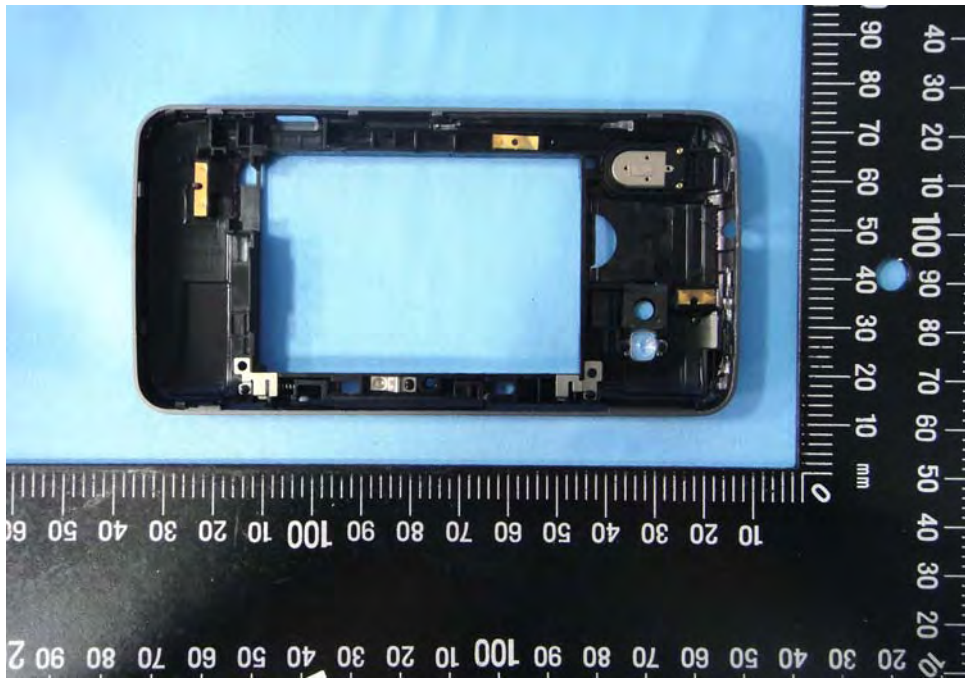

Internal Photos

Model Number: PC10120
FCC ID: NM8PC10120
IC ID: 4115B-PC10120

Component Name	Component Model No.			
	Sample 1 st		Sample 2 nd	
Camera	#1	Lite-On technology corp. HTC, 09P1BA510	#2	Primax Electronics Ltd. HTC, NBRB92
LCM	#1	SAMSUNG MOBILE DISPLAY.CO.,LTD. HTC , AMS367PE0X-0	#2	Sony Mobile Display Corporation HTC , ADL425X03-02
Battery	#1	TOTAL WIRELESS SOLUTIONS INDUSTRIAL Ltd. HTC, BB96100	#1	TOTAL WIRELESS SOLUTIONS INDUSTRIAL Ltd. HTC, BB96100
	#2	Formosa Electronic Industries Inc HTC, BB96100	#2	Formosa Electronic Industries Inc HTC, BB96100
AC Adapter	#1	Delta Electronics Inc HTC, TC X250 (X=A, B, C, E, U, K)	#1	Delta Electronics Inc HTC, TC X250 (X=A, B, C, E, U, K)
	#2	Astec International Limited HTC, TC X250 (X=A, B, C, E, U, K)	#2	Astec International Limited HTC, TC X250 (X=A, B, C, E, U, K)
USB Cable	#1	Foxlink Technology Ltd HTC ,DC M410	#1	Foxlink Technology Ltd HTC ,DC M410
	#2	MEC IMEX INC. HTC ,DC M410	#2	MEC IMEX INC. HTC ,DC M410
	#3	Chant Sincere Co., LTD HTC ,DC M410	#3	Chant Sincere Co., LTD HTC ,DC M410
Earphone	#1	Merry Electronics Co., LTD HTC , RC E160	#1	Merry Electronics Co., LTD HTC , RC E160
	#2	Cotron Corporation HTC , RC E160	#2	Cotron Corporation HTC , RC E160

EUT Photo 1)

EUT Photo 2)

EUT Photo 3)

EUT Photo 4)

EUT Photo 5)

EUT Photo 6)

EUT Photo 7)

EUT Photo 8)