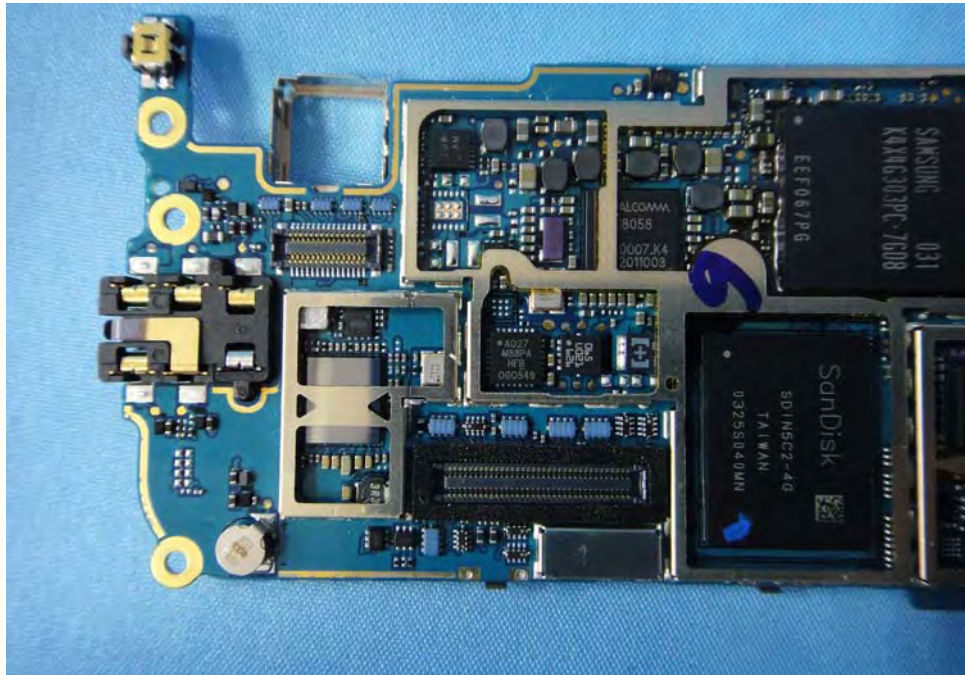

Internal Photos

Model Number: PC10120
FCC ID: NM8PC10120
IC ID: 4115B-PC10120

Component Name	Component Model No.			
	Sample 1 st		Sample 2 nd	
Camera	#1	Lite-On technology corp. HTC, 09P1BA510	#2	Primax Electronics Ltd. HTC, NBRB92
LCM	#1	SAMSUNG MOBILE DISPLAY.CO.,LTD. HTC , AMS367PE0X-0	#2	Sony Mobile Display Corporation HTC , ADL425X03-02
Battery	#1	TOTAL WIRELESS SOLUTIONS INDUSTRIAL Ltd. HTC, BB96100	#1	TOTAL WIRELESS SOLUTIONS INDUSTRIAL Ltd. HTC, BB96100
	#2	Formosa Electronic Industries Inc HTC, BB96100	#2	Formosa Electronic Industries Inc HTC, BB96100
AC Adapter	#1	Delta Electronics Inc HTC, TC X250 (X=A, B, C, E, U, K)	#1	Delta Electronics Inc HTC, TC X250 (X=A, B, C, E, U, K)
	#2	Astec International Limited HTC, TC X250 (X=A, B, C, E, U, K)	#2	Astec International Limited HTC, TC X250 (X=A, B, C, E, U, K)
USB Cable	#1	Foxlink Technology Ltd HTC ,DC M410	#1	Foxlink Technology Ltd HTC ,DC M410
	#2	MEC IMEX INC. HTC ,DC M410	#2	MEC IMEX INC. HTC ,DC M410
	#3	Chant Sincere Co., LTD HTC ,DC M410	#3	Chant Sincere Co., LTD HTC ,DC M410
Earphone	#1	Merry Electronics Co., LTD HTC , RC E160	#1	Merry Electronics Co., LTD HTC , RC E160
	#2	Cotron Corporation HTC , RC E160	#2	Cotron Corporation HTC , RC E160

EUT Photo 1)

EUT Photo 2)

EUT Photo 3)

EUT Photo 4)

EUT Photo 5)

EUT Photo 6)

EUT Photo 7)

EUT Photo 8)

EUT Photo 9)

EUT Photo 10)

EUT Photo 11)

EUT Photo 12)

EUT Photo 13)

EUT Photo 14)

EUT Photo 15)

EUT Photo 16)