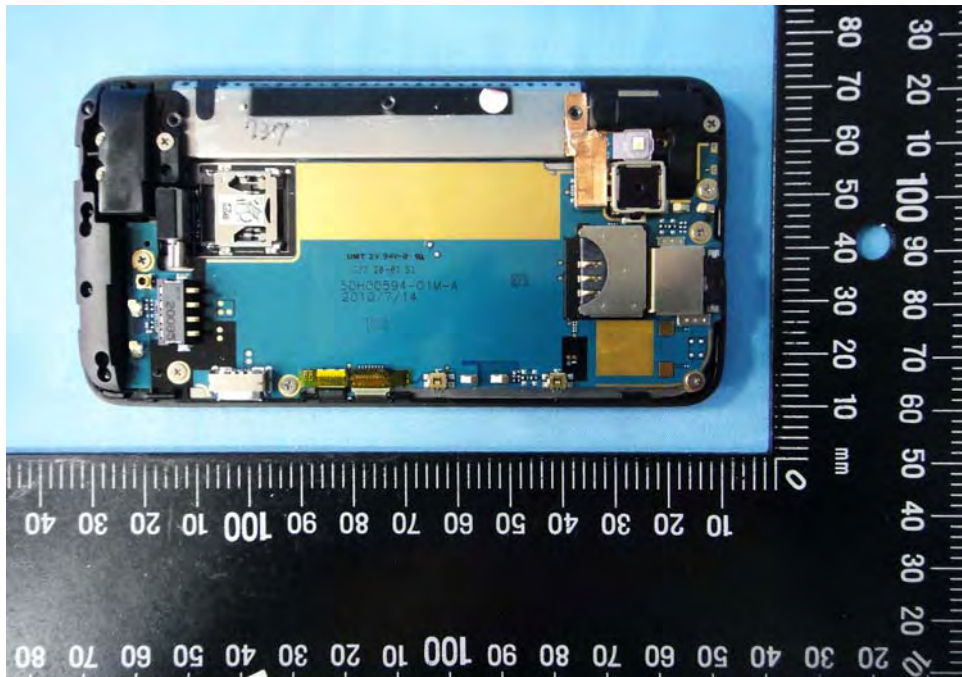

Internal Photos

Model Number: PC10120
FCC ID: NM8PC10120
IC ID: 4115B-PC10120

Component Name	Component Model No.			
	Sample 1 st		Sample 2 nd	
Camera	#1	Lite-On technology corp. HTC, 09P1BA510	#2	Primax Electronics Ltd. HTC, NBRB92
LCM	#1	SAMSUNG MOBILE DISPLAY.CO.,LTD. HTC , AMS367PE0X-0	#2	Sony Mobile Display Corporation HTC , ADL425X03-02
Battery	#1	TOTAL WIRELESS SOLUTIONS INDUSTRIAL Ltd. HTC, BB96100	#1	TOTAL WIRELESS SOLUTIONS INDUSTRIAL Ltd. HTC, BB96100
	#2	Formosa Electronic Industries Inc HTC, BB96100	#2	Formosa Electronic Industries Inc HTC, BB96100
AC Adapter	#1	Delta Electronics Inc HTC, TC X250 (X=A, B, C, E, U, K)	#1	Delta Electronics Inc HTC, TC X250 (X=A, B, C, E, U, K)
	#2	Astec International Limited HTC, TC X250 (X=A, B, C, E, U, K)	#2	Astec International Limited HTC, TC X250 (X=A, B, C, E, U, K)
USB Cable	#1	Foxlink Technology Ltd HTC ,DC M410	#1	Foxlink Technology Ltd HTC ,DC M410
	#2	MEC IMEX INC. HTC ,DC M410	#2	MEC IMEX INC. HTC ,DC M410
	#3	Chant Sincere Co., LTD HTC ,DC M410	#3	Chant Sincere Co., LTD HTC ,DC M410
Earphone	#1	Merry Electronics Co., LTD HTC , RC E160	#1	Merry Electronics Co., LTD HTC , RC E160
	#2	Cotron Corporation HTC , RC E160	#2	Cotron Corporation HTC , RC E160

EUT Photo 1)

EUT Photo 2)

EUT Photo 3)

EUT Photo 4)

EUT Photo 5)

EUT Photo 6)

EUT Photo 7)

EUT Photo 8)

EUT Photo 9)

EUT Photo 10)

EUT Photo 11)

EUT Photo 12)

EUT Photo 13)

EUT Photo 14)

EUT Photo 15)

EUT Photo 16)