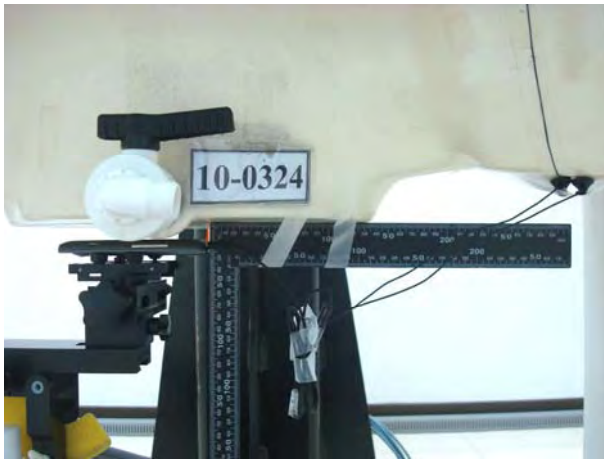

### **Right Head Setup**

**Right Head SAR Test Setup (Cheek)\_Open**

**Right Head SAR Test Setup (Tilted)\_Open**

**Right Head SAR Test Setup (Cheek)\_Close**

**Right Head SAR Test Setup (Tilted)\_Close**

**Left Head Setup**

**Left Head SAR Test Setup (Cheek)\_Open**

**Left Head SAR Test Setup (Tilted)\_Open**

**Left Head SAR Test Setup (Cheek)\_Close**

**Left Head SAR Test Setup (Tilted)\_Close**

**Body Setup (15 mm separation to phantom)**

**Body SAR Test Setup (Flat Section)\_Open**

**Body SAR Test Setup (Flat Section)\_Close**