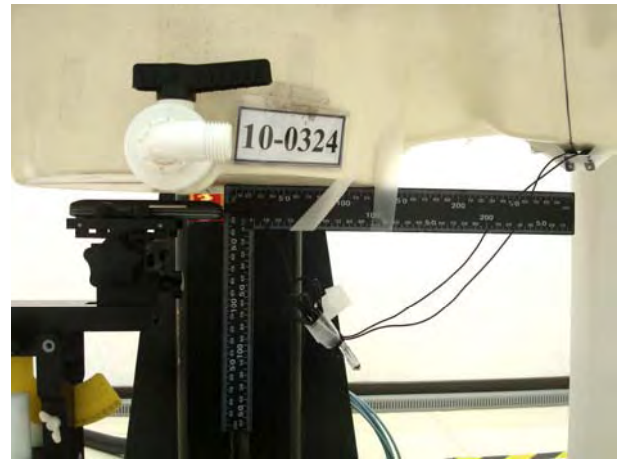

### **Right Head Setup**

**Right Head SAR Test Setup (Cheek)\_Open**

**Right Head SAR Test Setup (Tilted)\_Open**

**Right Head SAR Test Setup (Cheek)\_Close**

**Right Head SAR Test Setup (Tilted)\_Close**

**Left Head Setup**

**Left Head SAR Test Setup (Cheek)\_Open**

**Left Head SAR Test Setup (Tilted)\_Open**

**Left Head SAR Test Setup (Cheek)\_Close**

**Left Head SAR Test Setup (Tilted)\_Close**

**Body Setup (15 mm separation to phantom)**

**Body SAR Test Setup (Flat Section)\_Open**

**Body SAR Test Setup (Flat Section)\_Close**