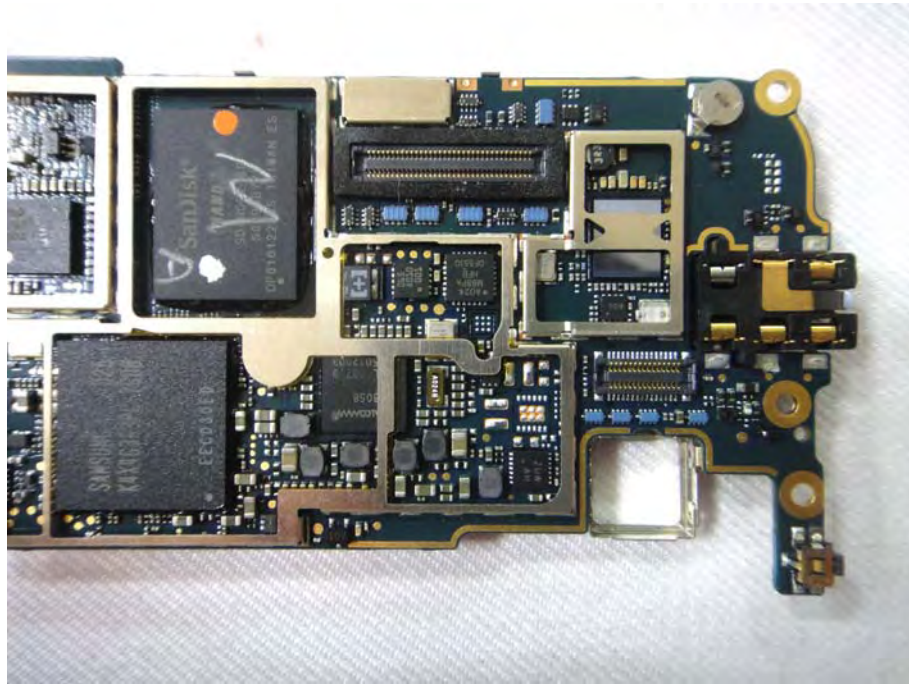

Internal Photos

Model Number: PC10110
FCC ID: NM8PC10110

Component Name	Component Model No.			
	Sample 1 st		Sample 2 nd	
Camera	#1	Lite-On technology corp. HTC, 09P1BA510	#2	Primax Electronics Ltd. HTC, NBRB92
LCM	#1	SAMSUNG MOBILE DISPLAY.CO.,LTD. HTC , AMS367PE0X-0	#2	Sony Mobile Display Corporation HTC , ADL425X03-02
Battery	#1	TOTAL WIRELESS SOLUTIONS INDUSTRIAL Ltd. HTC, BB96100	#1	TOTAL WIRELESS SOLUTIONS INDUSTRIAL Ltd. HTC, BB96100
	#2	Formosa Electronic Industries Inc HTC, BB96100	#2	Formosa Electronic Industries Inc HTC, BB96100
AC Adapter	#1	Delta Electronics Inc HTC, TC X250 (X=A, B, C, E, U, K)	#1	Delta Electronics Inc HTC, TC X250 (X=A, B, C, E, U, K)
	#2	Astec International Limited HTC, TC X250 (X=A, B, C, E, U, K)	#2	Astec International Limited HTC, TC X250 (X=A, B, C, E, U, K)
USB Cable	#1	Foxlink Technology Ltd HTC ,DC M410	#1	Foxlink Technology Ltd HTC ,DC M410
	#2	MEC IMEX INC. HTC ,DC M410	#2	MEC IMEX INC. HTC ,DC M410
	#3	Chant Sincere Co., LTD HTC ,DC M410	#3	Chant Sincere Co., LTD HTC ,DC M410
Earphone	#1	Merry Electronics Co., LTD HTC , RC E160	#1	Merry Electronics Co., LTD HTC , RC E160
	#2	Cotron Corporation HTC , RC E160	#2	Cotron Corporation HTC , RC E160

EUT Photo 1)

EUT Photo 2)

EUT Photo 3)

EUT Photo 4)

EUT Photo 5)

EUT Photo 6)

EUT Photo 9)

EUT Photo 10)

EUT Photo 11)

EUT Photo 12)

EUT Photo 13)

EUT Photo 14)

EUT Photo 15)

EUT Photo 16)

EUT Photo 17)

EUT Photo 18)