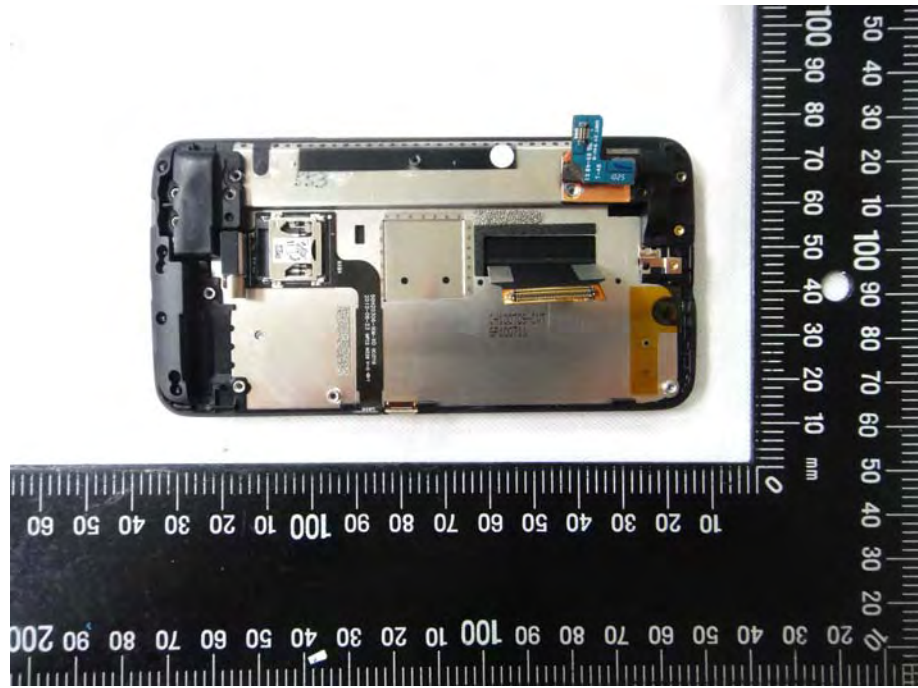

Internal Photos

Model Number: PC10110
FCC ID: NM8PC10110

Component Name	Component Model No.			
	Sample 1 st		Sample 2 nd	
Camera	#1	Lite-On technology corp. HTC, 09P1BA510	#2	Primax Electronics Ltd. HTC, NBRB92
LCM	#1	SAMSUNG MOBILE DISPLAY.CO.,LTD. HTC , AMS367PE0X-0	#2	Sony Mobile Display Corporation HTC , ADL425X03-02
Battery	#1	TOTAL WIRELESS SOLUTIONS INDUSTRIAL Ltd. HTC, BB96100	#1	TOTAL WIRELESS SOLUTIONS INDUSTRIAL Ltd. HTC, BB96100
	#2	Formosa Electronic Industries Inc HTC, BB96100	#2	Formosa Electronic Industries Inc HTC, BB96100
AC Adapter	#1	Delta Electronics Inc HTC, TC X250 (X=A, B, C, E, U, K)	#1	Delta Electronics Inc HTC, TC X250 (X=A, B, C, E, U, K)
	#2	Astec International Limited HTC, TC X250 (X=A, B, C, E, U, K)	#2	Astec International Limited HTC, TC X250 (X=A, B, C, E, U, K)
USB Cable	#1	Foxlink Technology Ltd HTC ,DC M410	#1	Foxlink Technology Ltd HTC ,DC M410
	#2	MEC IMEX INC. HTC ,DC M410	#2	MEC IMEX INC. HTC ,DC M410
	#3	Chant Sincere Co., LTD HTC ,DC M410	#3	Chant Sincere Co., LTD HTC ,DC M410
Earphone	#1	Merry Electronics Co., LTD HTC , RC E160	#1	Merry Electronics Co., LTD HTC , RC E160
	#2	Cotron Corporation HTC , RC E160	#2	Cotron Corporation HTC , RC E160

EUT Photo 1)

EUT Photo 2)

EUT Photo 3)

EUT Photo 4)

EUT Photo 5)

EUT Photo 6)

EUT Photo 9)

EUT Photo 10)

EUT Photo 11)

EUT Photo 12)

EUT Photo 13)

EUT Photo 14)

EUT Photo 15)

EUT Photo 16)

EUT Photo 17)

EUT Photo 18)