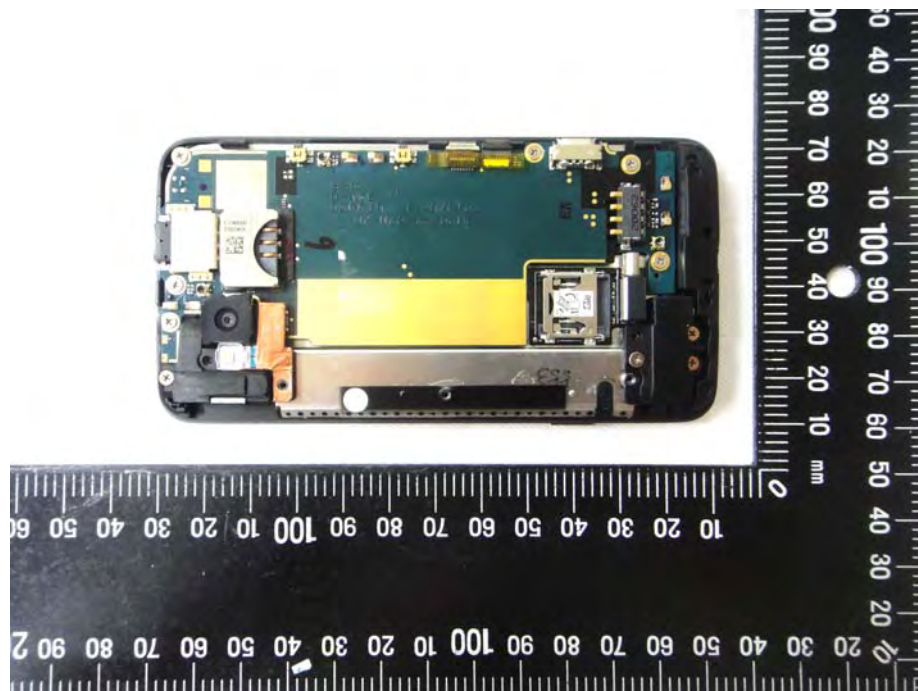

Internal Photos

Model Number: PC10110
FCC ID: NM8PC10110

Component Name	Component Model No.			
	Sample 1 st		Sample 2 nd	
Camera	#1	Lite-On technology corp. HTC, 09P1BA510	#2	Primax Electronics Ltd. HTC, NBRB92
LCM	#1	SAMSUNG MOBILE DISPLAY.CO.,LTD. HTC , AMS367PE0X-0	#2	Sony Mobile Display Corporation HTC , ADL425X03-02
Battery	#1	TOTAL WIRELESS SOLUTIONS INDUSTRIAL Ltd. HTC, BB96100	#1	TOTAL WIRELESS SOLUTIONS INDUSTRIAL Ltd. HTC, BB96100
	#2	Formosa Electronic Industries Inc HTC, BB96100	#2	Formosa Electronic Industries Inc HTC, BB96100
AC Adapter	#1	Delta Electronics Inc HTC, TC X250 (X=A, B, C, E, U, K)	#1	Delta Electronics Inc HTC, TC X250 (X=A, B, C, E, U, K)
	#2	Astec International Limited HTC, TC X250 (X=A, B, C, E, U, K)	#2	Astec International Limited HTC, TC X250 (X=A, B, C, E, U, K)
USB Cable	#1	Foxlink Technology Ltd HTC ,DC M410	#1	Foxlink Technology Ltd HTC ,DC M410
	#2	MEC IMEX INC. HTC ,DC M410	#2	MEC IMEX INC. HTC ,DC M410
	#3	Chant Sincere Co., LTD HTC ,DC M410	#3	Chant Sincere Co., LTD HTC ,DC M410
Earphone	#1	Merry Electronics Co., LTD HTC , RC E160	#1	Merry Electronics Co., LTD HTC , RC E160
	#2	Cotron Corporation HTC , RC E160	#2	Cotron Corporation HTC , RC E160

EUT Photo 1)

EUT Photo 2)

EUT Photo 3)

EUT Photo 4)

EUT Photo 5)

EUT Photo 6)

EUT Photo 9)

EUT Photo 10)

EUT Photo 11)

EUT Photo 12)

EUT Photo 13)

EUT Photo 14)

EUT Photo 15)

EUT Photo 16)

EUT Photo 17)

EUT Photo 18)