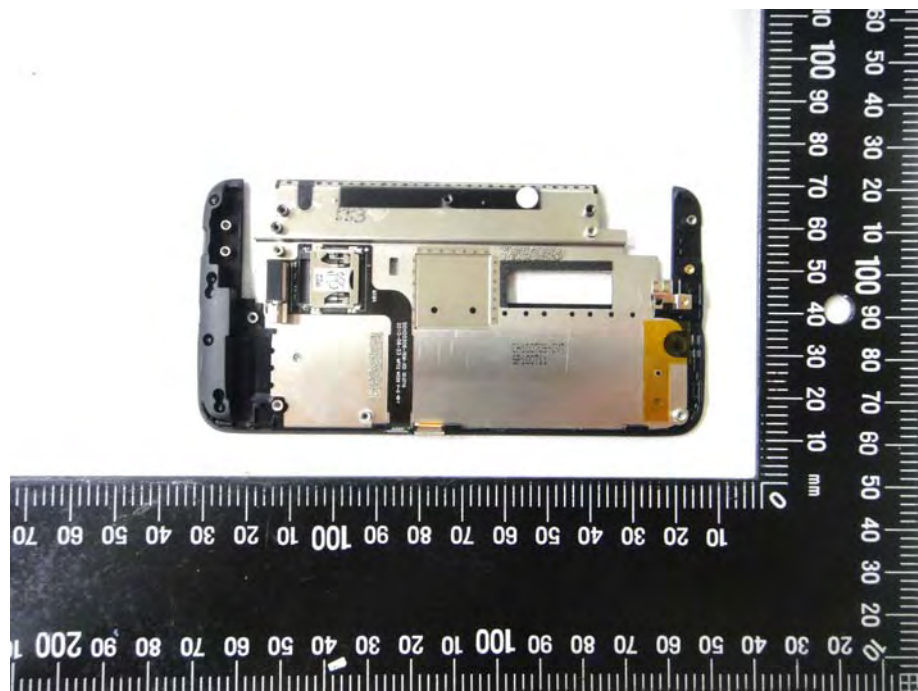

Internal Photos

Model Number: PC10110
FCC ID: NM8PC10110

Component Name	Component Model No.			
	Sample 1 st		Sample 2 nd	
Camera	#1	Lite-On technology corp. HTC, 09P1BA510	#2	Primax Electronics Ltd. HTC, NBRB92
LCM	#1	SAMSUNG MOBILE DISPLAY.CO.,LTD. HTC , AMS367PE0X-0	#2	Sony Mobile Display Corporation HTC , ADL425X03-02
Battery	#1	TOTAL WIRELESS SOLUTIONS INDUSTRIAL Ltd. HTC, BB96100	#1	TOTAL WIRELESS SOLUTIONS INDUSTRIAL Ltd. HTC, BB96100
	#2	Formosa Electronic Industries Inc HTC, BB96100	#2	Formosa Electronic Industries Inc HTC, BB96100
AC Adapter	#1	Delta Electronics Inc HTC, TC X250 (X=A, B, C, E, U, K)	#1	Delta Electronics Inc HTC, TC X250 (X=A, B, C, E, U, K)
	#2	Astec International Limited HTC, TC X250 (X=A, B, C, E, U, K)	#2	Astec International Limited HTC, TC X250 (X=A, B, C, E, U, K)
USB Cable	#1	Foxlink Technology Ltd HTC ,DC M410	#1	Foxlink Technology Ltd HTC ,DC M410
	#2	MEC IMEX INC. HTC ,DC M410	#2	MEC IMEX INC. HTC ,DC M410
	#3	Chant Sincere Co., LTD HTC ,DC M410	#3	Chant Sincere Co., LTD HTC ,DC M410
Earphone	#1	Merry Electronics Co., LTD HTC , RC E160	#1	Merry Electronics Co., LTD HTC , RC E160
	#2	Cotron Corporation HTC , RC E160	#2	Cotron Corporation HTC , RC E160

EUT Photo 1)

EUT Photo 2)

EUT Photo 3)

EUT Photo 4)

EUT Photo 5)

EUT Photo 6)

EUT Photo 9)

EUT Photo 10)

EUT Photo 11)

EUT Photo 12)

EUT Photo 13)

EUT Photo 14)

EUT Photo 15)

EUT Photo 16)

EUT Photo 17)

EUT Photo 18)