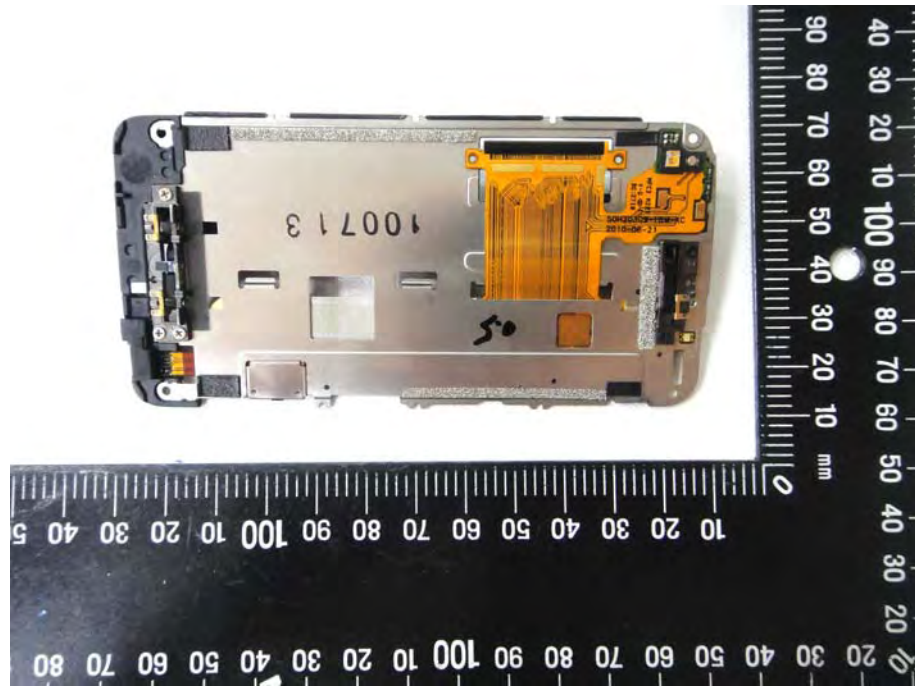

Internal Photos

Model Number: PC10110
FCC ID: NM8PC10110

Component Name	Component Model No.			
	Sample 1 st		Sample 2 nd	
Camera	#1	Lite-On technology corp. HTC, 09P1BA510	#2	Primax Electronics Ltd. HTC, NBRB92
LCM	#1	SAMSUNG MOBILE DISPLAY.CO.,LTD. HTC , AMS367PE0X-0	#2	Sony Mobile Display Corporation HTC , ADL425X03-02
Battery	#1	TOTAL WIRELESS SOLUTIONS INDUSTRIAL Ltd. HTC, BB96100	#1	TOTAL WIRELESS SOLUTIONS INDUSTRIAL Ltd. HTC, BB96100
	#2	Formosa Electronic Industries Inc HTC, BB96100	#2	Formosa Electronic Industries Inc HTC, BB96100
AC Adapter	#1	Delta Electronics Inc HTC, TC X250 (X=A, B, C, E, U, K)	#1	Delta Electronics Inc HTC, TC X250 (X=A, B, C, E, U, K)
	#2	Astec International Limited HTC, TC X250 (X=A, B, C, E, U, K)	#2	Astec International Limited HTC, TC X250 (X=A, B, C, E, U, K)
USB Cable	#1	Foxlink Technology Ltd HTC ,DC M410	#1	Foxlink Technology Ltd HTC ,DC M410
	#2	MEC IMEX INC. HTC ,DC M410	#2	MEC IMEX INC. HTC ,DC M410
	#3	Chant Sincere Co., LTD HTC ,DC M410	#3	Chant Sincere Co., LTD HTC ,DC M410
Earphone	#1	Merry Electronics Co., LTD HTC , RC E160	#1	Merry Electronics Co., LTD HTC , RC E160
	#2	Cotron Corporation HTC , RC E160	#2	Cotron Corporation HTC , RC E160

EUT Photo 1)

EUT Photo 2)

EUT Photo 3)

EUT Photo 4)

EUT Photo 5)

EUT Photo 6)

EUT Photo 9)

EUT Photo 10)

EUT Photo 11)

EUT Photo 12)

EUT Photo 13)

EUT Photo 14)

EUT Photo 15)

EUT Photo 16)

EUT Photo 17)

EUT Photo 18)

EUT Photo 19)

EUT Photo 20)

EUT Photo 21)

EUT Photo 22)

EUT Photo 23)