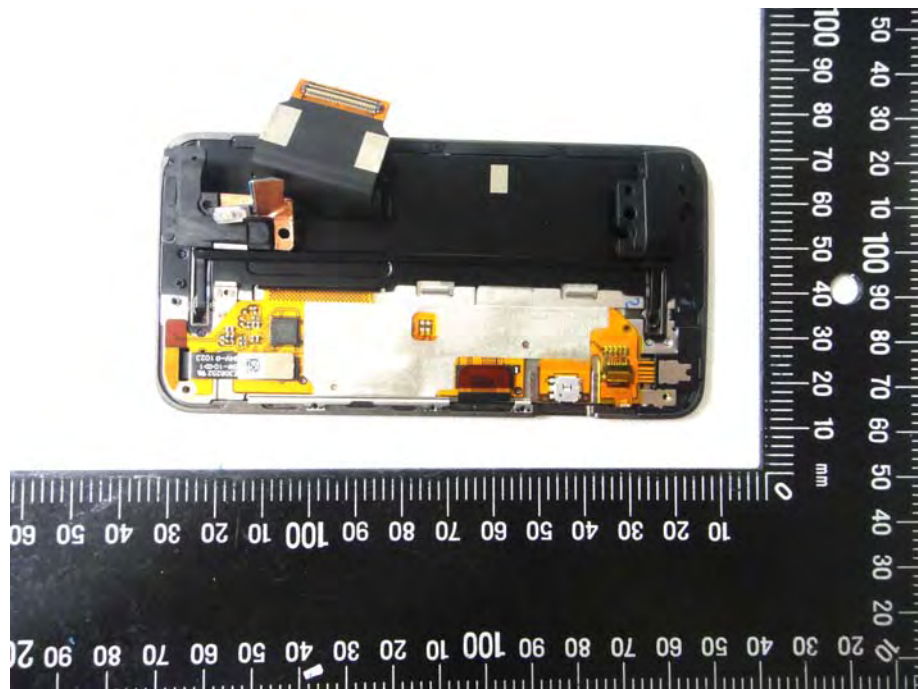

Internal Photos

Model Number: PC10110
FCC ID: NM8PC10110

Component Name	Component Model No.			
	Sample 1 st		Sample 2 nd	
Camera	#1	Lite-On technology corp. HTC, 09P1BA510	#2	Primax Electronics Ltd. HTC, NBRB92
LCM	#1	SAMSUNG MOBILE DISPLAY.CO.,LTD. HTC , AMS367PE0X-0	#2	Sony Mobile Display Corporation HTC , ADL425X03-02
Battery	#1	TOTAL WIRELESS SOLUTIONS INDUSTRIAL Ltd. HTC, BB96100	#1	TOTAL WIRELESS SOLUTIONS INDUSTRIAL Ltd. HTC, BB96100
	#2	Formosa Electronic Industries Inc HTC, BB96100	#2	Formosa Electronic Industries Inc HTC, BB96100
AC Adapter	#1	Delta Electronics Inc HTC, TC X250 (X=A, B, C, E, U, K)	#1	Delta Electronics Inc HTC, TC X250 (X=A, B, C, E, U, K)
	#2	Astec International Limited HTC, TC X250 (X=A, B, C, E, U, K)	#2	Astec International Limited HTC, TC X250 (X=A, B, C, E, U, K)
USB Cable	#1	Foxlink Technology Ltd HTC ,DC M410	#1	Foxlink Technology Ltd HTC ,DC M410
	#2	MEC IMEX INC. HTC ,DC M410	#2	MEC IMEX INC. HTC ,DC M410
	#3	Chant Sincere Co., LTD HTC ,DC M410	#3	Chant Sincere Co., LTD HTC ,DC M410
Earphone	#1	Merry Electronics Co., LTD HTC , RC E160	#1	Merry Electronics Co., LTD HTC , RC E160
	#2	Cotron Corporation HTC , RC E160	#2	Cotron Corporation HTC , RC E160

EUT Photo 1)

EUT Photo 2)

EUT Photo 3)

EUT Photo 4)

EUT Photo 5)

EUT Photo 6)

EUT Photo 9)

EUT Photo 10)

EUT Photo 11)

EUT Photo 12)

EUT Photo 13)

EUT Photo 14)

EUT Photo 15)

EUT Photo 16)

EUT Photo 17)

EUT Photo 18)

EUT Photo 19)

EUT Photo 20)

EUT Photo 21)

EUT Photo 22)

EUT Photo 23)