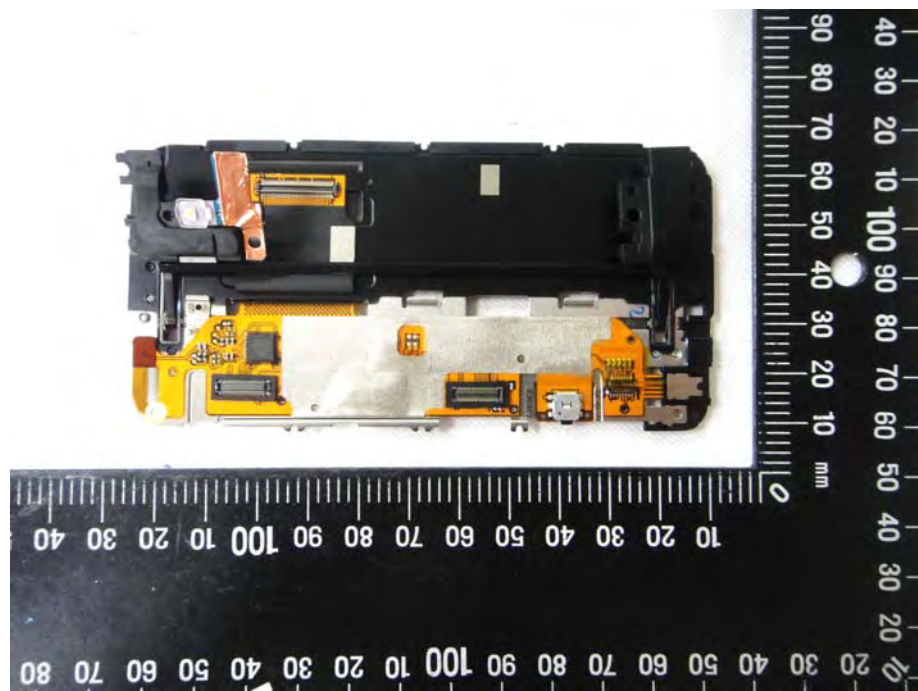

Internal Photos

Model Number: PC10110
FCC ID: NM8PC10110

Component Name	Component Model No.			
	Sample 1 st		Sample 2 nd	
Camera	#1	Lite-On technology corp. HTC, 09P1BA510	#2	Primax Electronics Ltd. HTC, NBRB92
LCM	#1	SAMSUNG MOBILE DISPLAY.CO.,LTD. HTC , AMS367PE0X-0	#2	Sony Mobile Display Corporation HTC , ADL425X03-02
Battery	#1	TOTAL WIRELESS SOLUTIONS INDUSTRIAL Ltd. HTC, BB96100	#1	TOTAL WIRELESS SOLUTIONS INDUSTRIAL Ltd. HTC, BB96100
	#2	Formosa Electronic Industries Inc HTC, BB96100	#2	Formosa Electronic Industries Inc HTC, BB96100
AC Adapter	#1	Delta Electronics Inc HTC, TC X250 (X=A, B, C, E, U, K)	#1	Delta Electronics Inc HTC, TC X250 (X=A, B, C, E, U, K)
	#2	Astec International Limited HTC, TC X250 (X=A, B, C, E, U, K)	#2	Astec International Limited HTC, TC X250 (X=A, B, C, E, U, K)
USB Cable	#1	Foxlink Technology Ltd HTC ,DC M410	#1	Foxlink Technology Ltd HTC ,DC M410
	#2	MEC IMEX INC. HTC ,DC M410	#2	MEC IMEX INC. HTC ,DC M410
	#3	Chant Sincere Co., LTD HTC ,DC M410	#3	Chant Sincere Co., LTD HTC ,DC M410
Earphone	#1	Merry Electronics Co., LTD HTC , RC E160	#1	Merry Electronics Co., LTD HTC , RC E160
	#2	Cotron Corporation HTC , RC E160	#2	Cotron Corporation HTC , RC E160

EUT Photo 1)

EUT Photo 2)

EUT Photo 3)

EUT Photo 4)

EUT Photo 5)

EUT Photo 6)

EUT Photo 9)

EUT Photo 10)

EUT Photo 11)

EUT Photo 12)

EUT Photo 13)

EUT Photo 14)

EUT Photo 15)

EUT Photo 16)

EUT Photo 17)

EUT Photo 18)

EUT Photo 19)

EUT Photo 20)

EUT Photo 21)

EUT Photo 22)

EUT Photo 23)