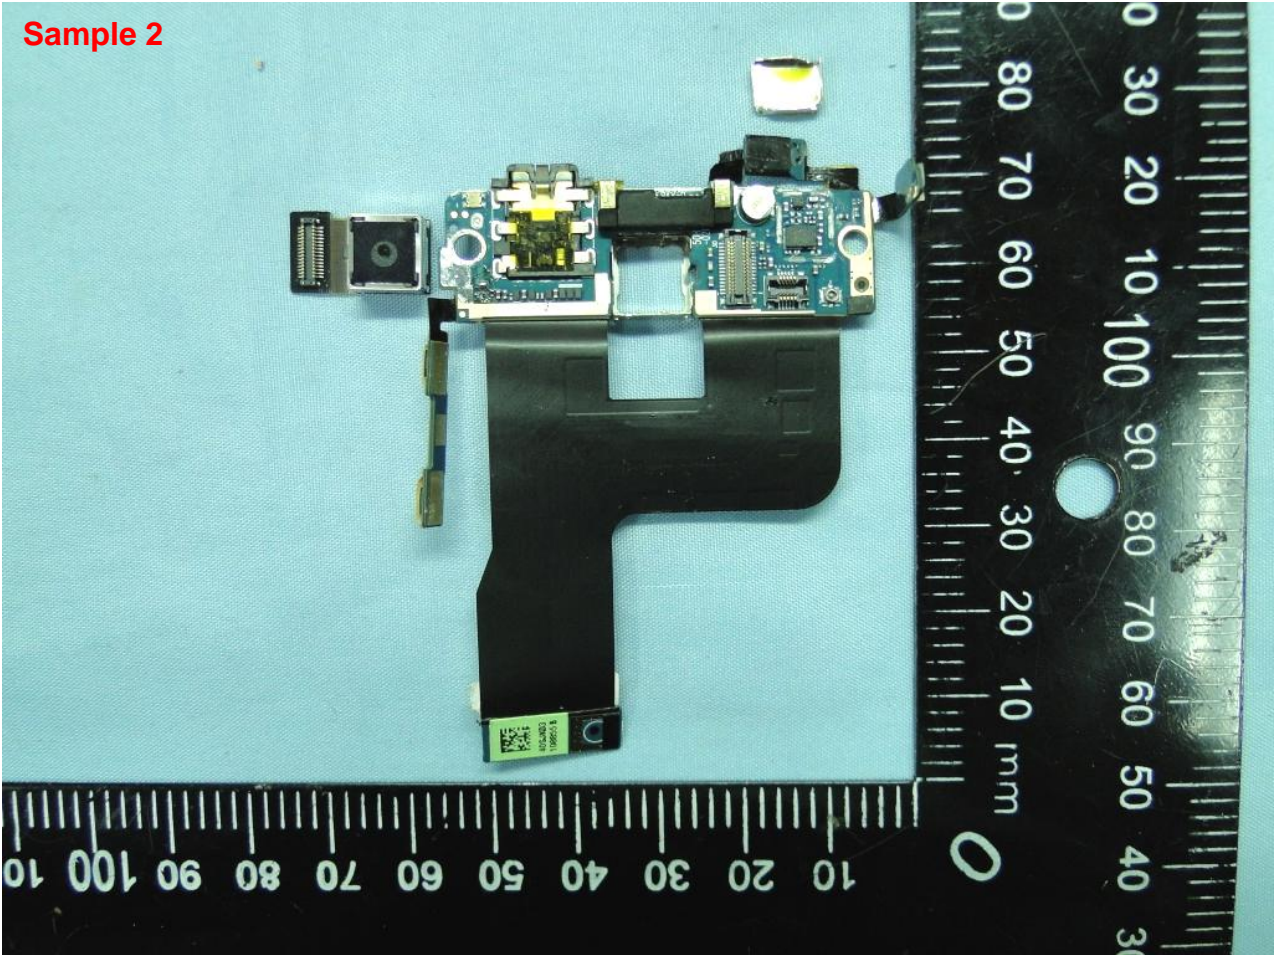

3. Internal Photograph of EUT

Model Name: PB92300

Model Name: PB92300

Model Name: PB92300

Model Name: PB92300

Model Name: PB92300

Sample 2

Model Name: PB92300

Model Name: PB92300

Model Name: PB92300

Model Name: PB92300

Model Name: PB92300

Bluetooth and WLAN Antenna

Model Name: PB92300

GPS Antenna