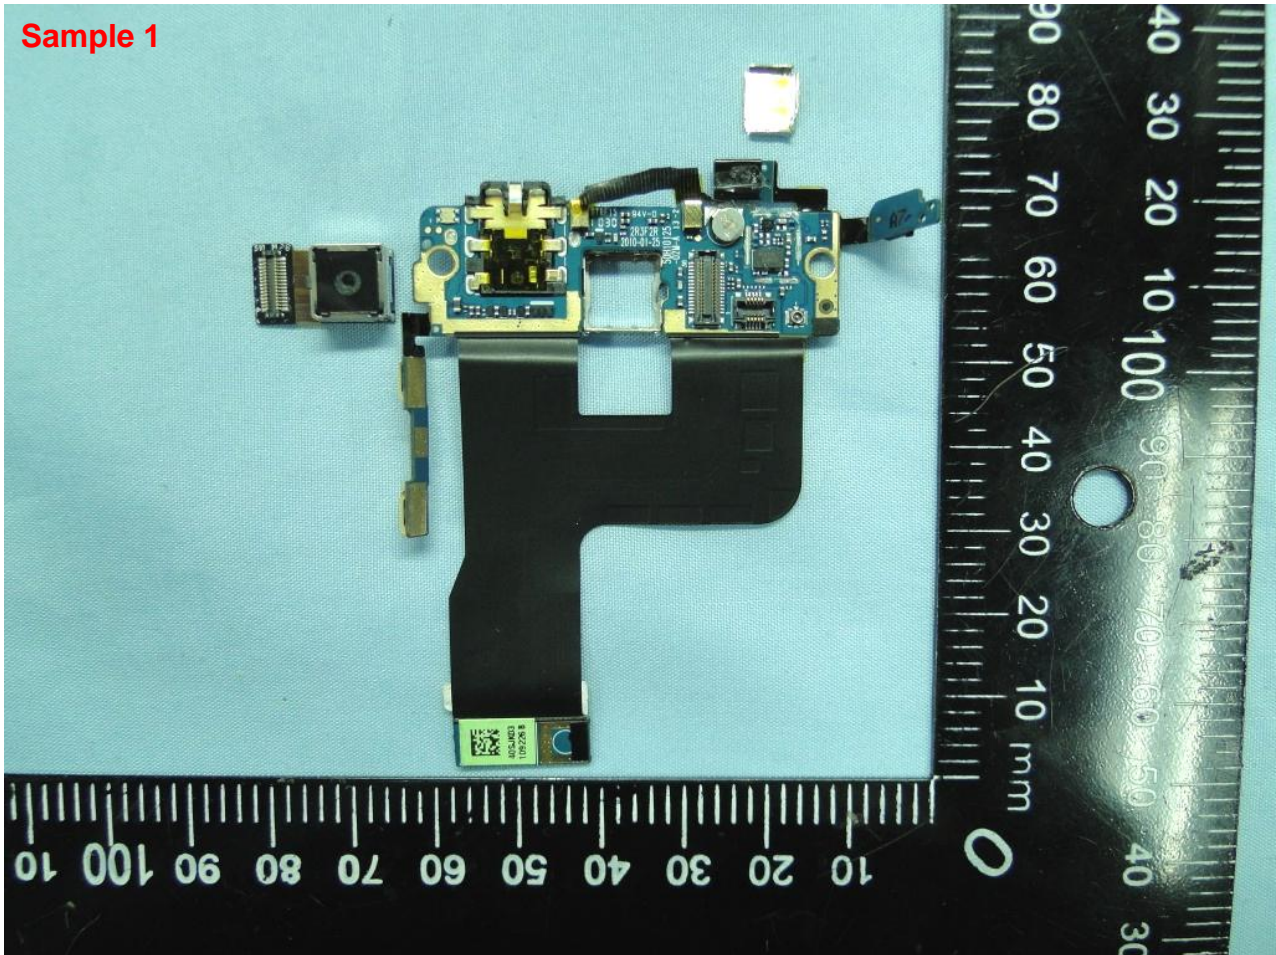

3. Internal Photograph of EUT

Model Name: PB92300

Model Name: PB92300

Model Name: PB92300

Model Name: PB92300

Model Name: PB92300

Sample 2

Model Name: PB92300

Model Name: PB92300

Model Name: PB92300

Model Name: PB92300

Model Name: PB92300

Bluetooth and WLAN Antenna

Model Name: PB92300

GPS Antenna