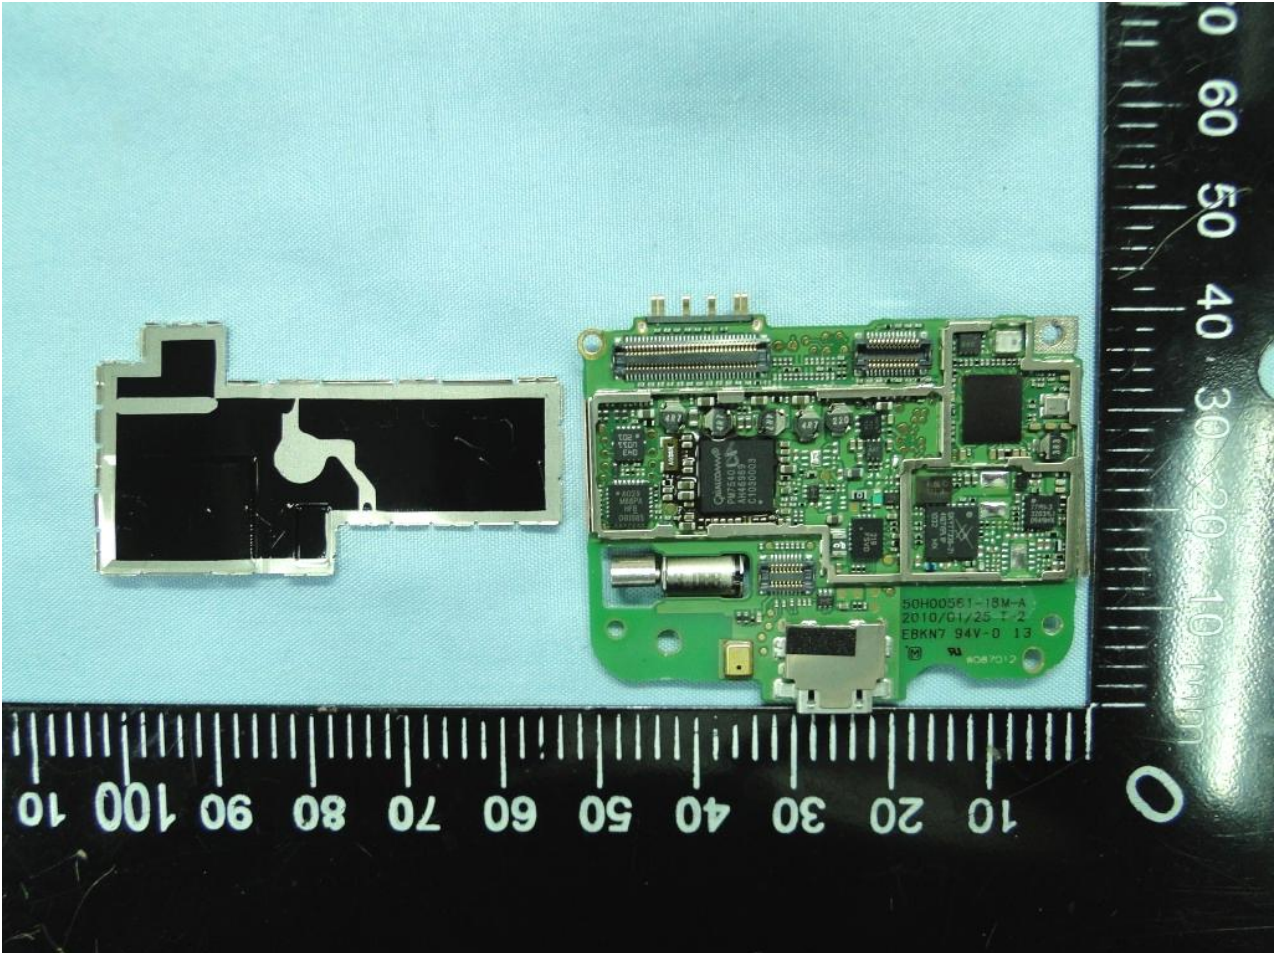

3. Internal Photograph of EUT

Model Name: PB92300

Model Name: PB92300

Model Name: PB92300

Model Name: PB92300

Model Name: PB92300

Sample 2

Model Name: PB92300

Model Name: PB92300

Model Name: PB92300

Model Name: PB92300

Model Name: PB92300

Bluetooth and WLAN Antenna

Model Name: PB92300

GPS Antenna