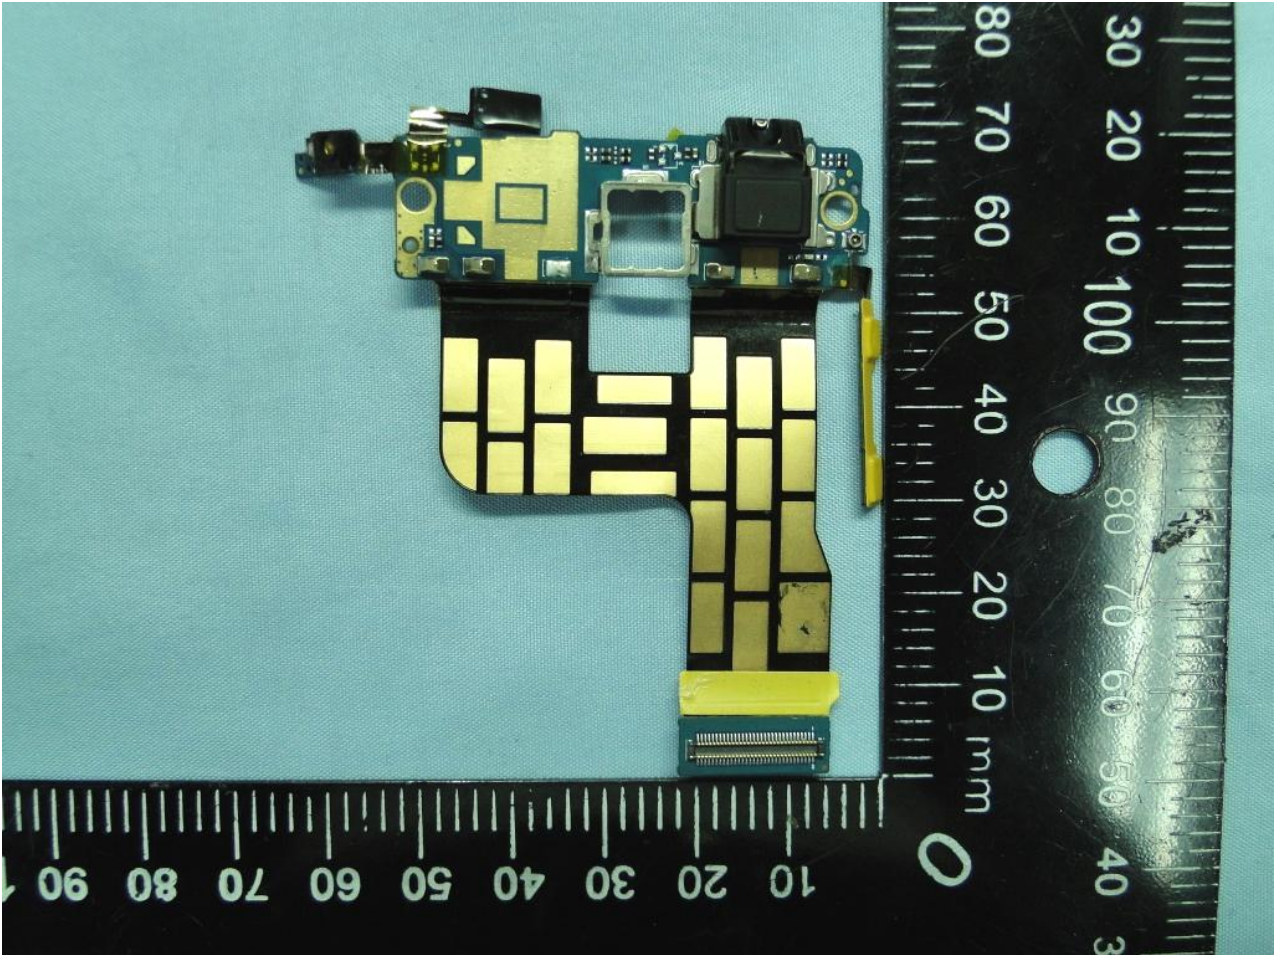

3. Internal Photograph of EUT

Model Name: PB92300

Model Name: PB92300

Model Name: PB92300

Model Name: PB92300

Model Name: PB92300

Sample 2

Model Name: PB92300

Model Name: PB92300

Model Name: PB92300

Model Name: PB92300

Model Name: PB92300

Bluetooth and WLAN Antenna

Model Name: PB92300

GPS Antenna