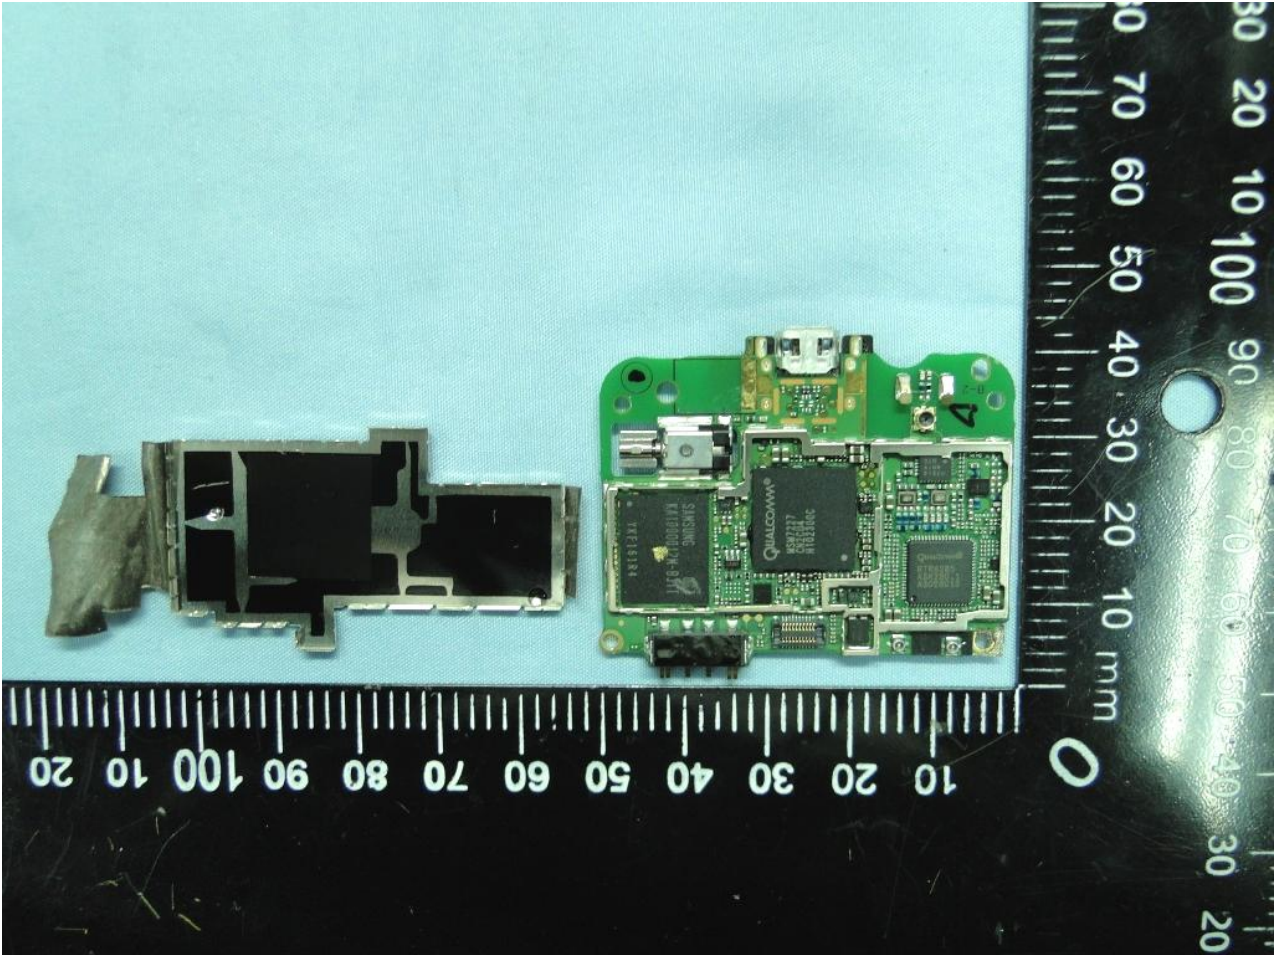

3. Internal Photograph of EUT

Model Name: PB92300

Model Name: PB92300

Model Name: PB92300

Model Name: PB92300

Model Name: PB92300

Sample 2

Model Name: PB92300

Model Name: PB92300

Model Name: PB92300

Model Name: PB92300

Model Name: PB92300

Bluetooth and WLAN Antenna

Model Name: PB92300

GPS Antenna