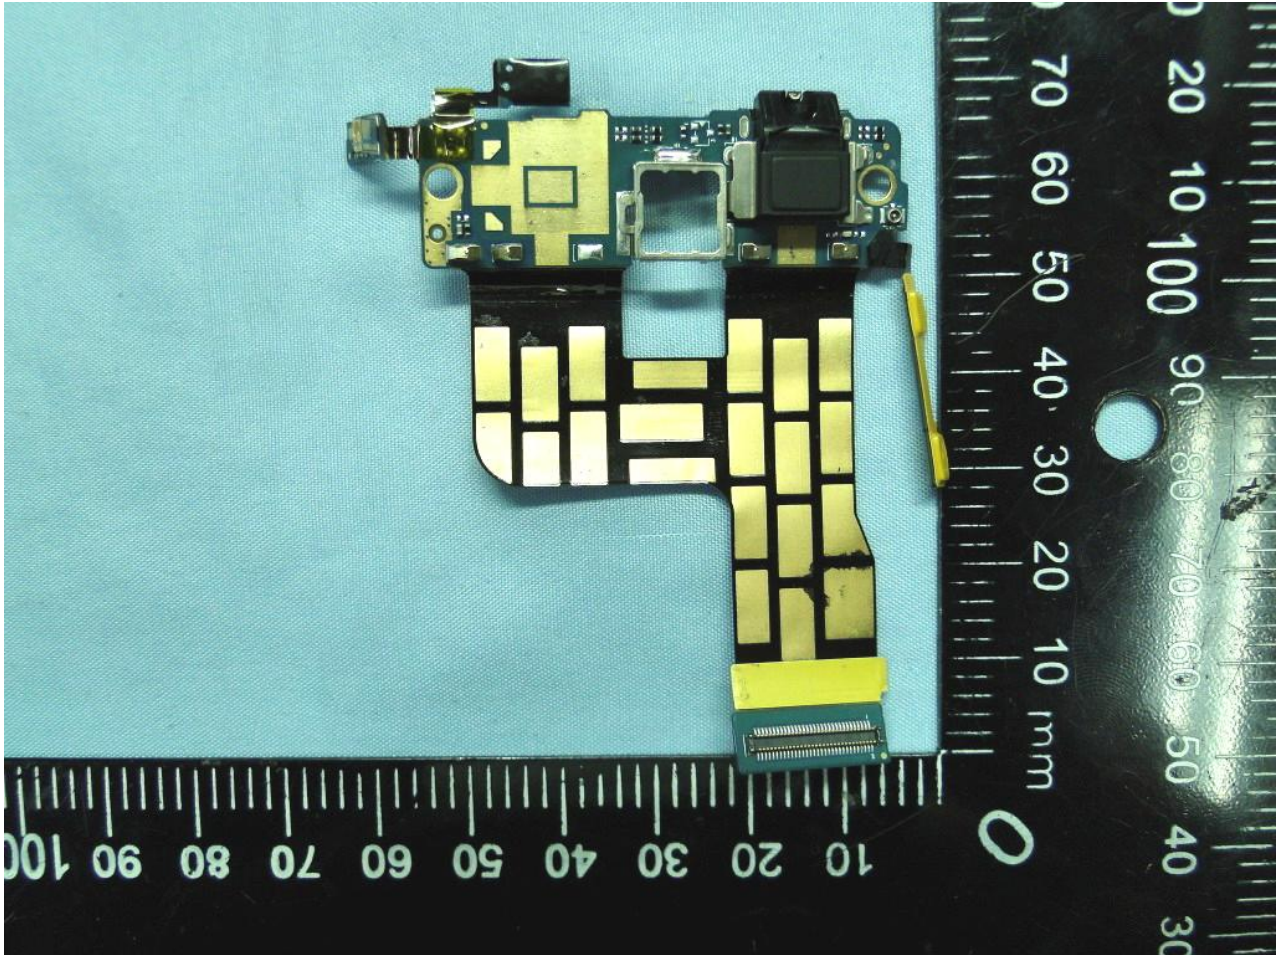

3. Internal Photograph of EUT

Model Name: PB92300

Model Name: PB92300

Model Name: PB92300

Model Name: PB92300

Model Name: PB92300

Sample 2

Model Name: PB92300

Model Name: PB92300

Model Name: PB92300

Model Name: PB92300

Model Name: PB92300

Bluetooth and WLAN Antenna

Model Name: PB92300

GPS Antenna