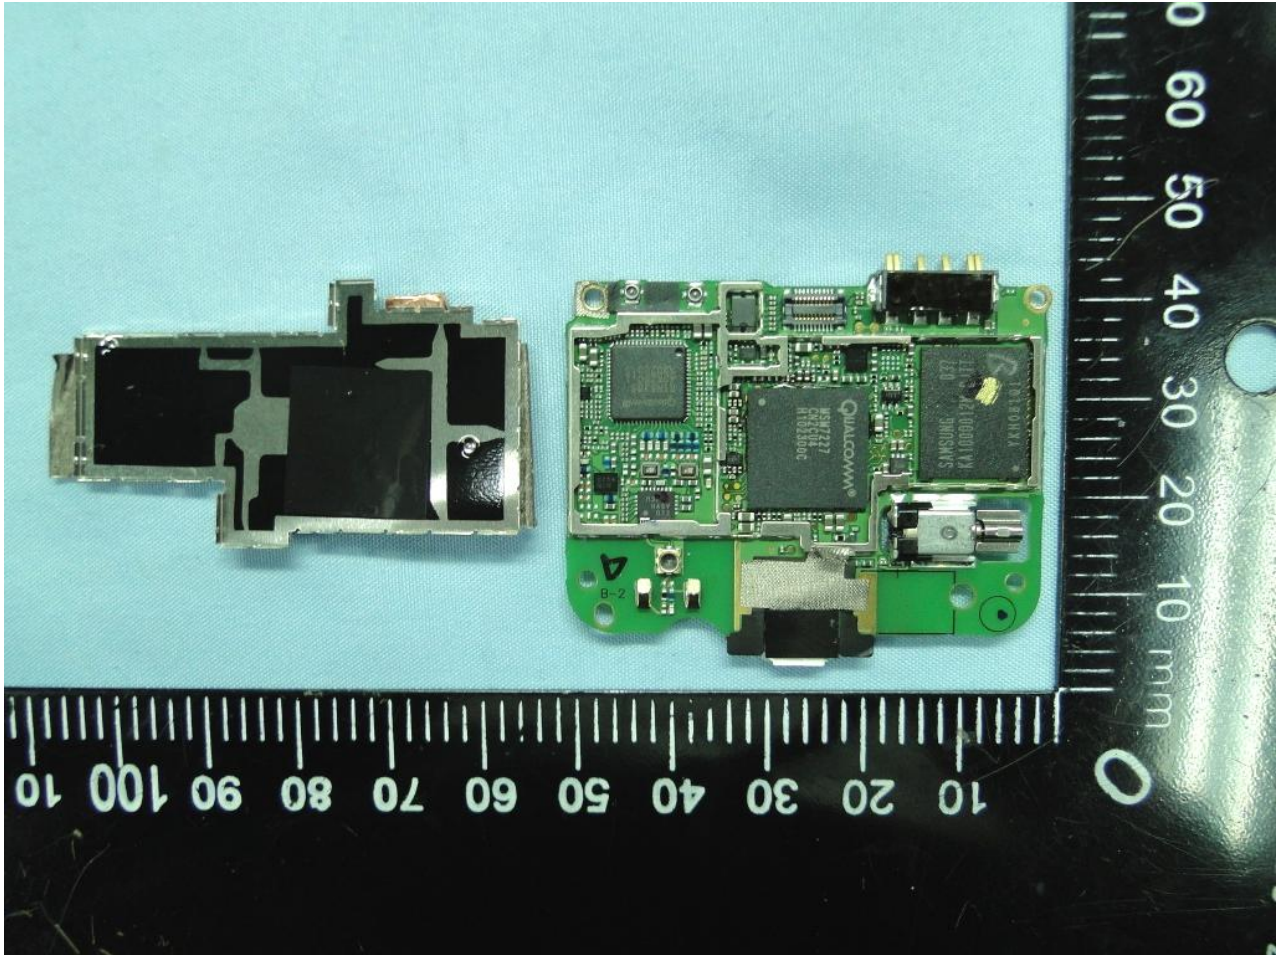

3. Internal Photograph of EUT

Model Name: PB92300

Model Name: PB92300

Model Name: PB92300

Model Name: PB92300

Model Name: PB92300

Sample 2

Model Name: PB92300

Model Name: PB92300

Model Name: PB92300

Model Name: PB92300

Model Name: PB92300

Bluetooth and WLAN Antenna

Model Name: PB92300

GPS Antenna