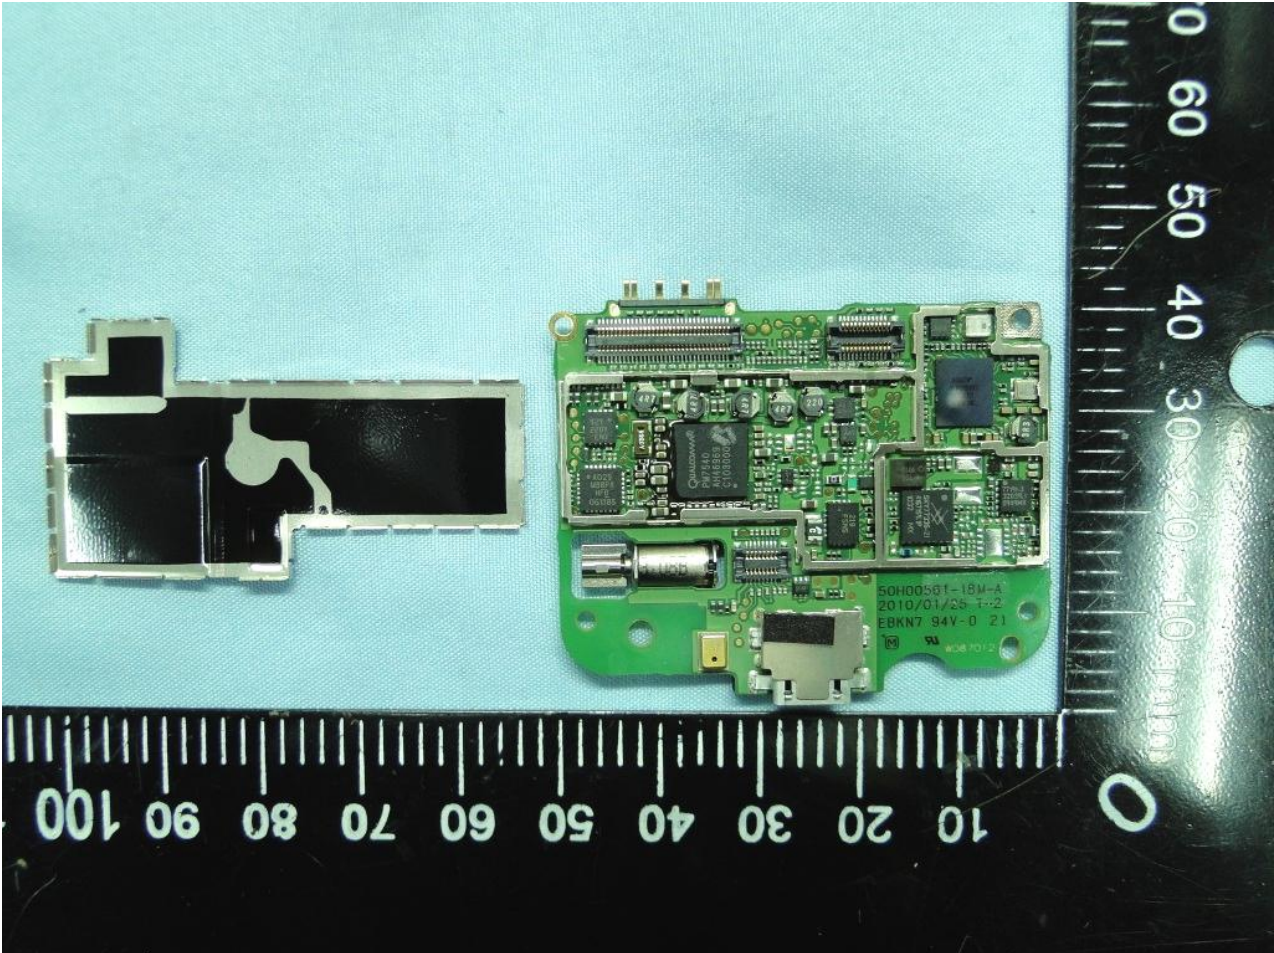

3. Internal Photograph of EUT

Model Name: PB92300

Model Name: PB92300

Model Name: PB92300

Model Name: PB92300

Model Name: PB92300

Sample 2

Model Name: PB92300

Model Name: PB92300

Model Name: PB92300

Model Name: PB92300

Model Name: PB92300

Bluetooth and WLAN Antenna

Model Name: PB92300

GPS Antenna