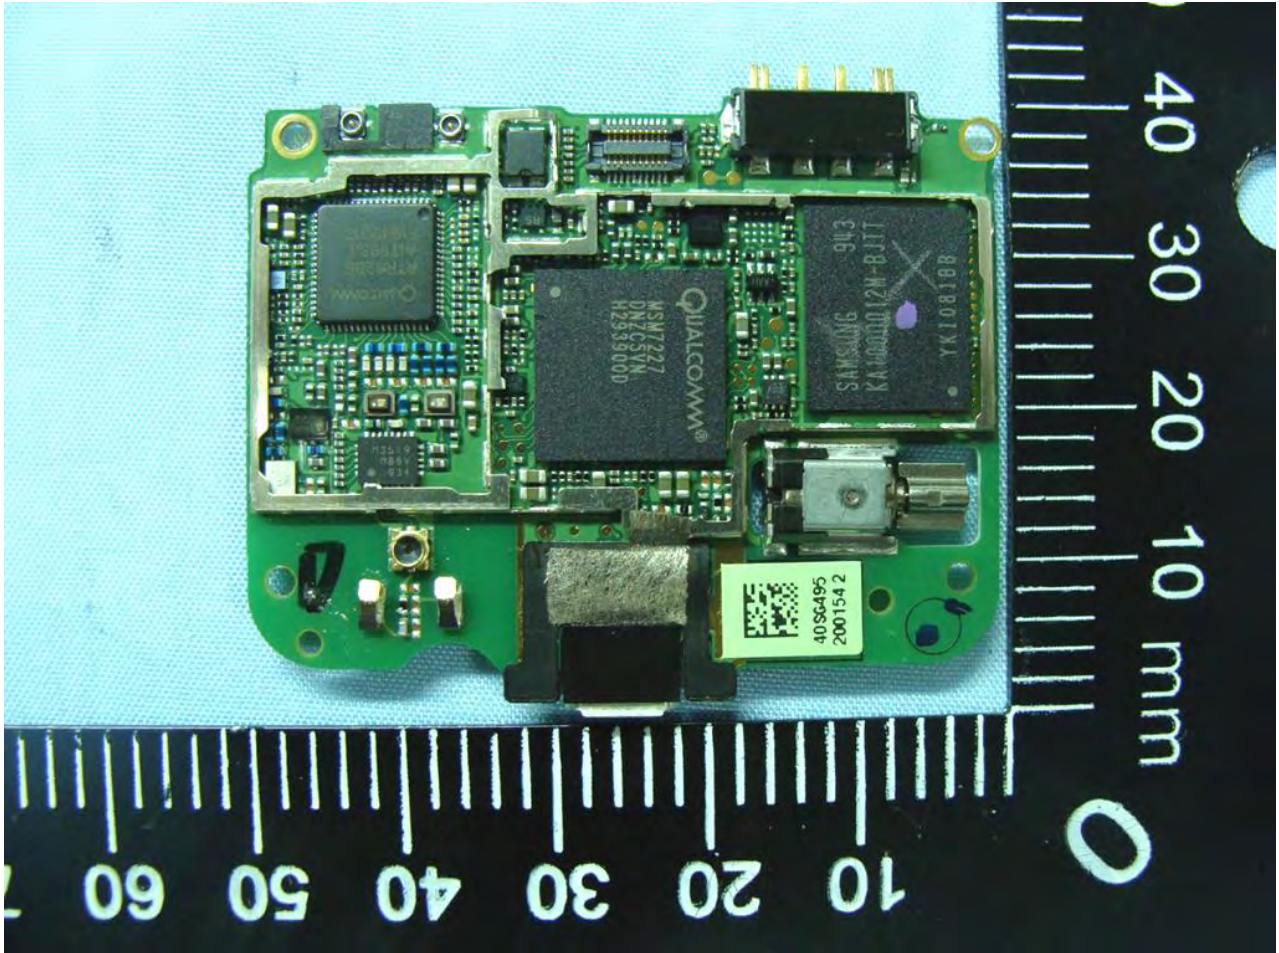

Model Name: PB92100

Model Name: PB92100

Model Name: PB92100

Model Name: PB92100

Model Name: PB92100

Model Name: PB92100

Model Name: PB92100

Model Name: PB92100

Model Name: PB92100

**Model Name: PB92100**

**WLAN&Bluetooth Antenna  
<Tx/Rx>**

**Model Name: PB92100**

**GPS Antenna <Rx only>**