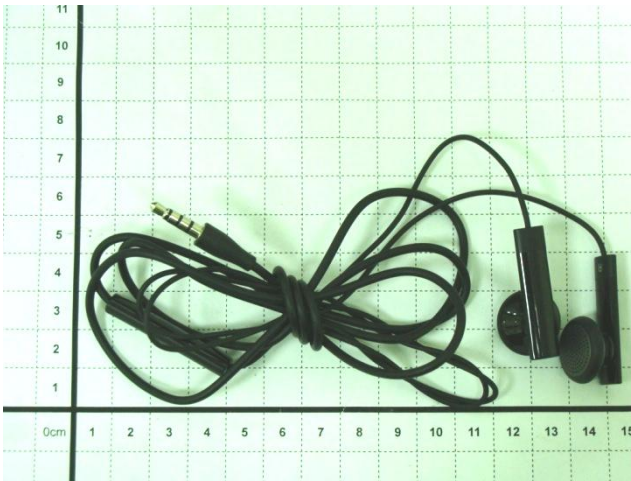

## Appendix D. Product Photos

List of Accessory:

Specification of Accessory		
AC Adapter 1	Brand Name	hTC
	Manufacturer	Delta
	Model Name	TC P300 (Applicant) EADP-5LB A (Manufacturer)
	Power Rating	I/P:100-240Vac, 50-60Hz, 0.2A; O/P: 5Vdc, 1A
AC Adapter 2	Brand Name	hTC
	Manufacturer	Foxlink
	Model Name	TC P300 (Applicant) WS-227-29 (Manufacturer)
	Power Rating	I/P:100-240Vac, 50-60Hz, 0.2A; O/P: 5Vdc, 1A
Battery	Brand Name	hTC
	Manufacturer	Formosa
	Model Name	BB81100
	Power Rating	3.7Vdc, 1230mAh, 4.55Whr
Earphone 1	Type	Li-ion
	Brand Name	hTC
	Manufacturer	Merry
	Model Name	RC E160
Earphone 2	Signal Line Type	1.25 meter non-shielded cable without ferrite core
	Brand Name	hTC
	Manufacturer	Cotron
	Model Name	RC E160
USB Cable	Signal Line Type	1.25 meter non-shielded cable without ferrite core
	Brand Name	MEC
	Model Name	DC M400
Pouch	Signal Line Type	1.2 meter shielded cable without ferrite core
	Brand Name	NEWTECH
LCD Panel 1	Model Name	70H00231-00M
	Brand Name	AUO
LCD Panel 2	Model Name	83H00233-01
	Brand Name	Sharp
Camera 1	Model Name	83H00242-00
	Brand Name	LiteOn
Camera 2	Model Name	54H00339-01M
	Brand Name	Faxconn
Camera 2	Model Name	54H00339-00M
	Brand Name	Faxconn

Remark:

1. The above EUT's information was declared by manufacturer. Please refer to the specifications or user's manual for more detailed description.
2. The pouch is dust cover and its function is to protect the mobile phone. The pouch is without any clasps, so it can't be carried.

Pocket PC Phone 1

Pocket PC Phone 2

Earphone 1

Earphone 2

Antenna Location :