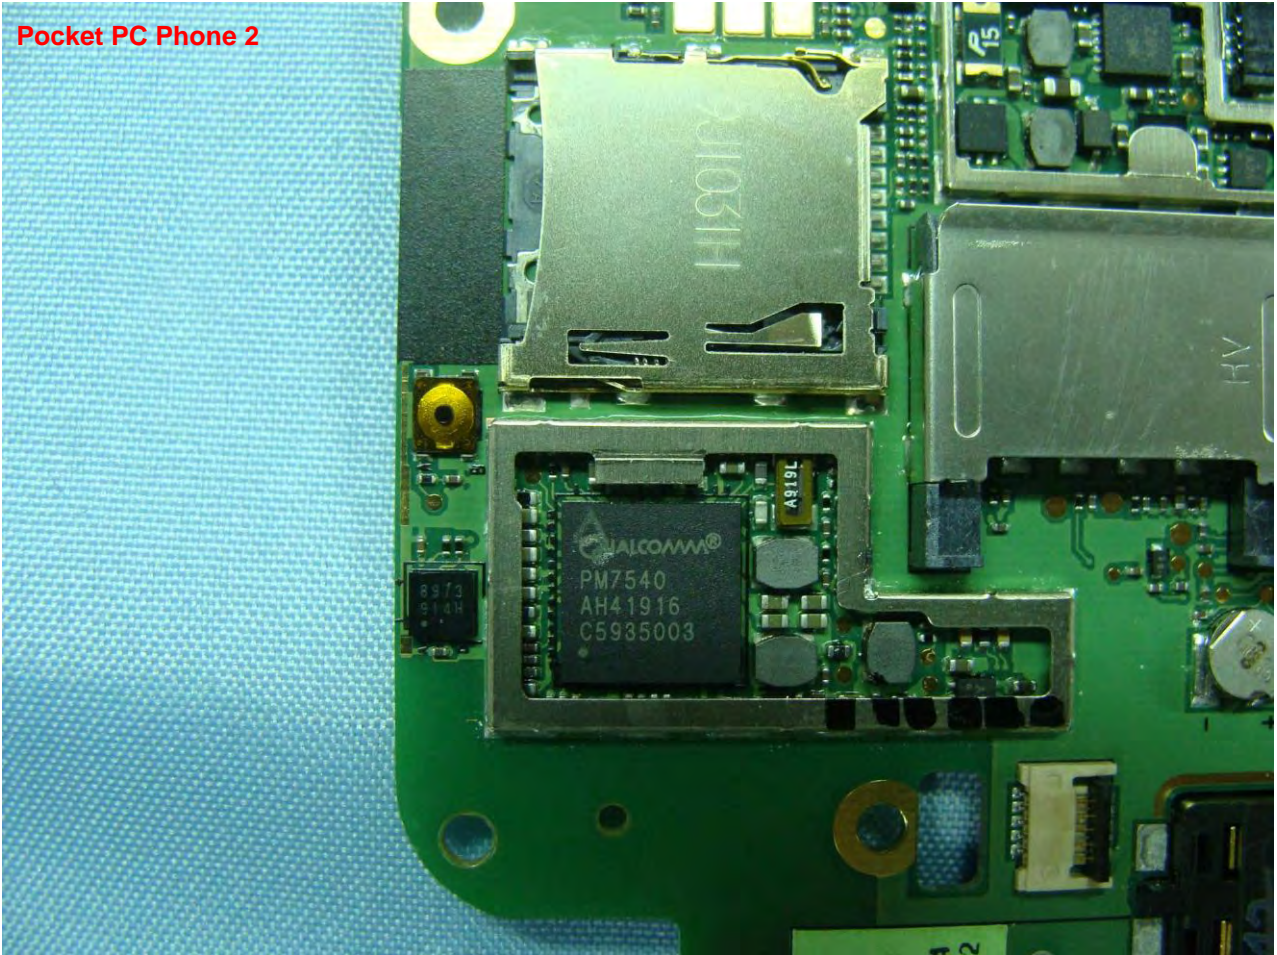

Model Name: PB81120

Pocket PC Phone 2