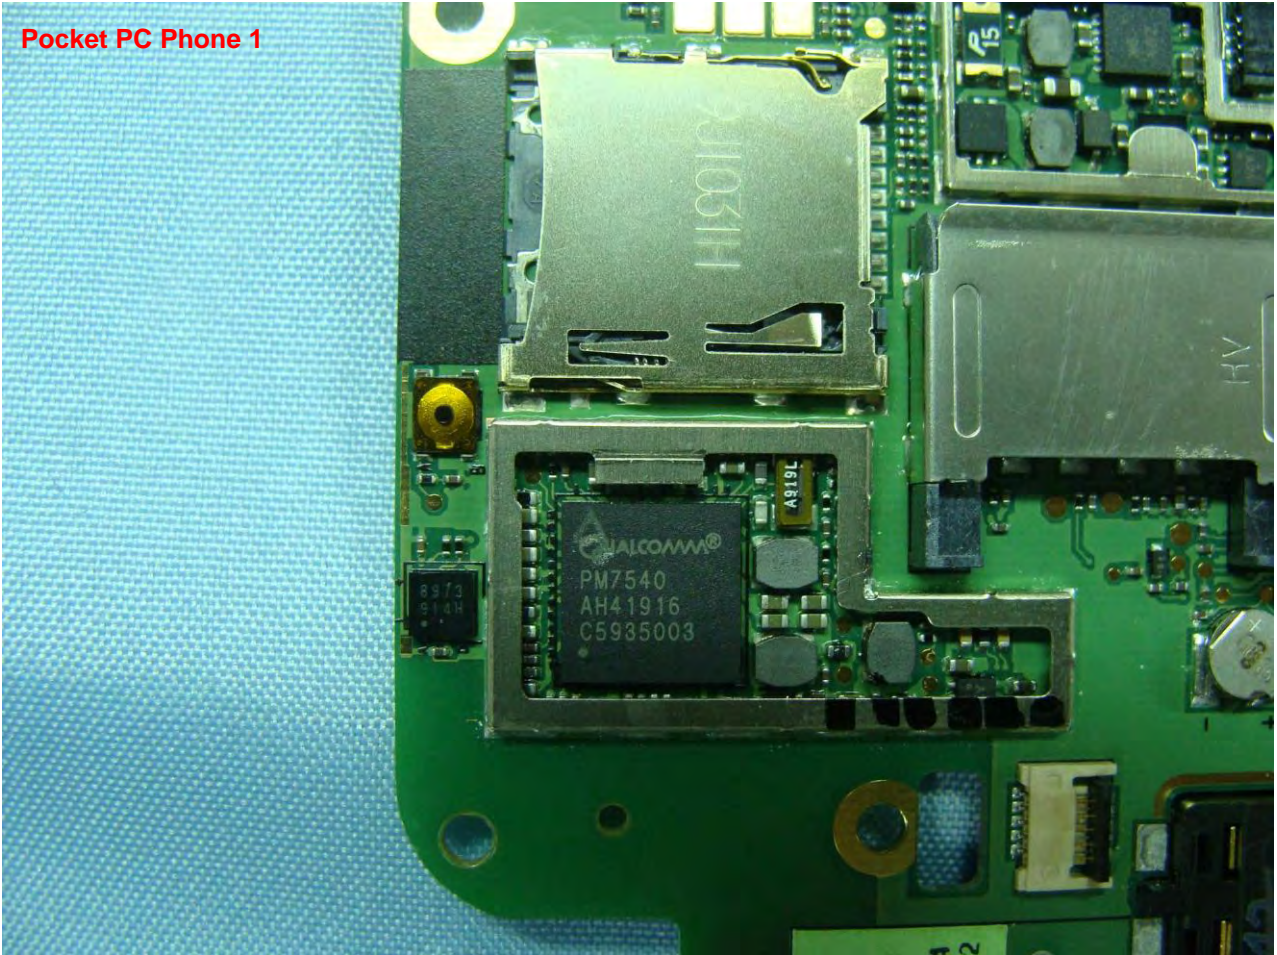

3. Internal Photograph of EUT

Model Name: PB81120

Model Name: PB81120

Pocket PC Phone 1

Model Name: PB81120

Pocket PC Phone 1

Model Name: PB81120

Pocket PC Phone 1