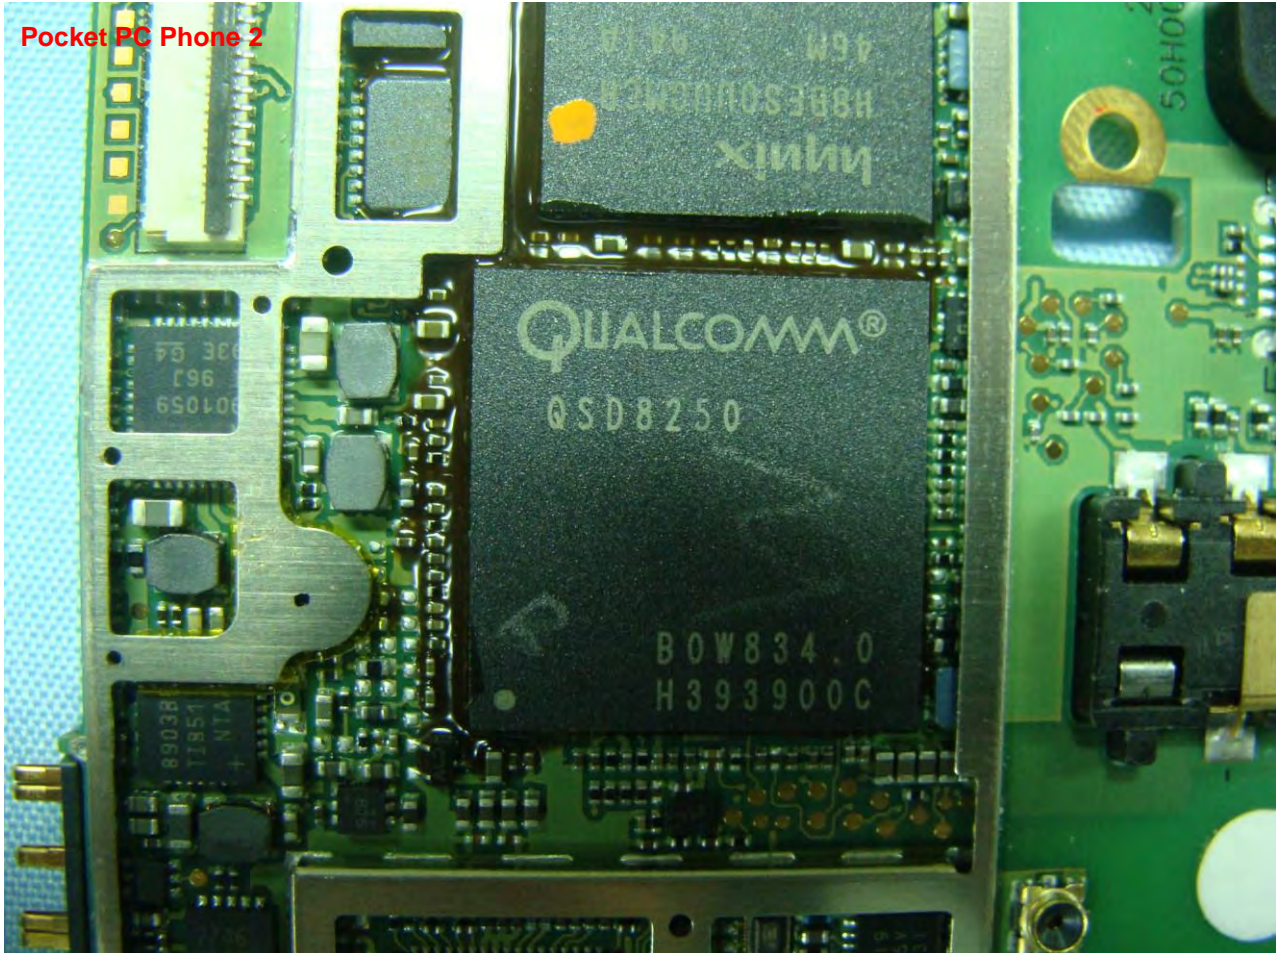

Pocket PC Phone 2

Model Name: PB81120

Pocket PC Phone 2

Model Name: PB81120

Pocket PC Phone 2

Model Name: PB81120

Model Name: PB81120

Model Name: PB81120