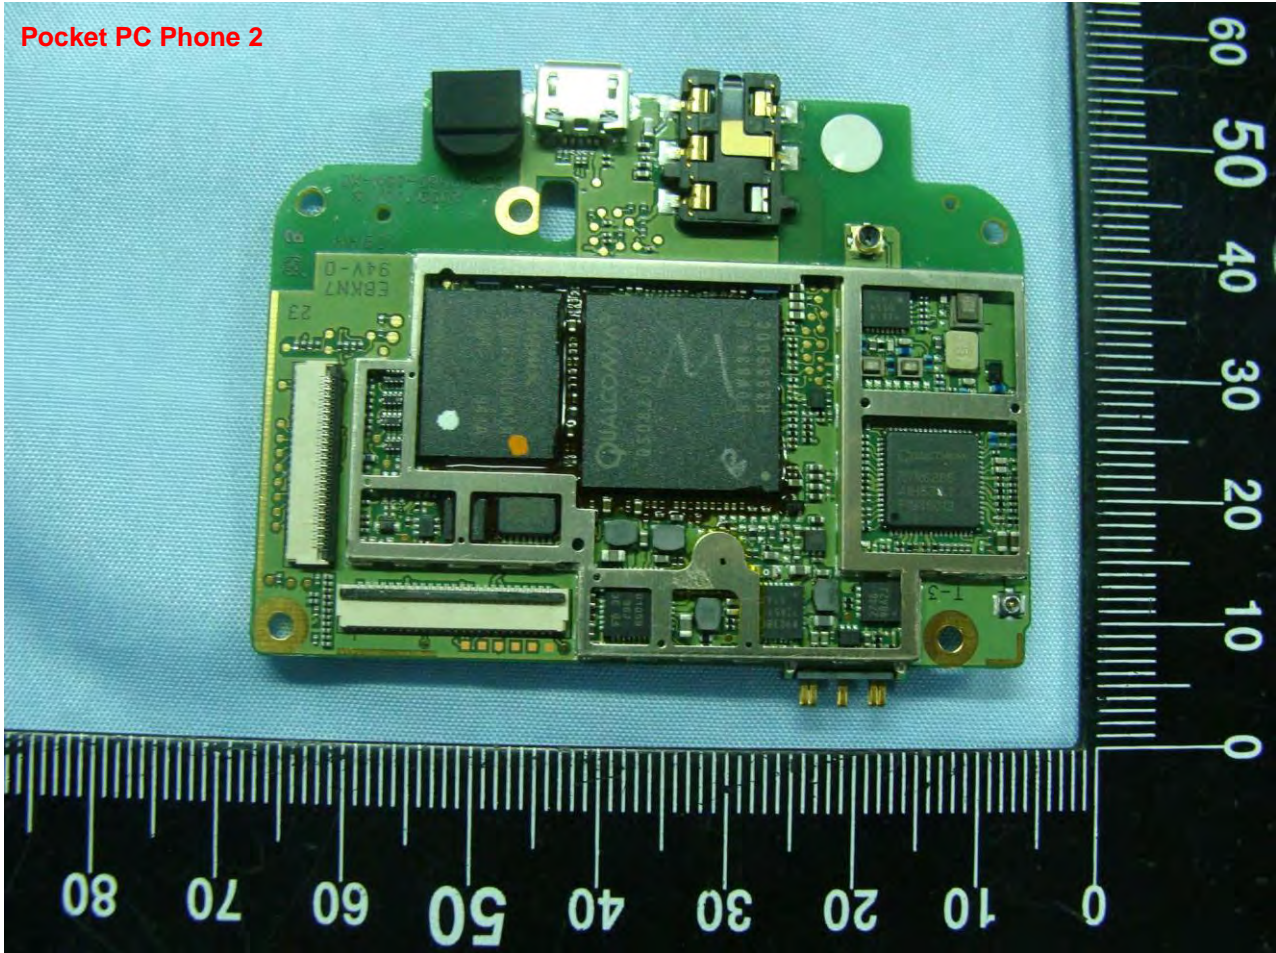

Pocket PC Phone 2

Model Name: PB81120

Pocket PC Phone 2

Model Name: PB81120

Pocket PC Phone 2

Model Name: PB81120

Model Name: PB81120

Model Name: PB81120