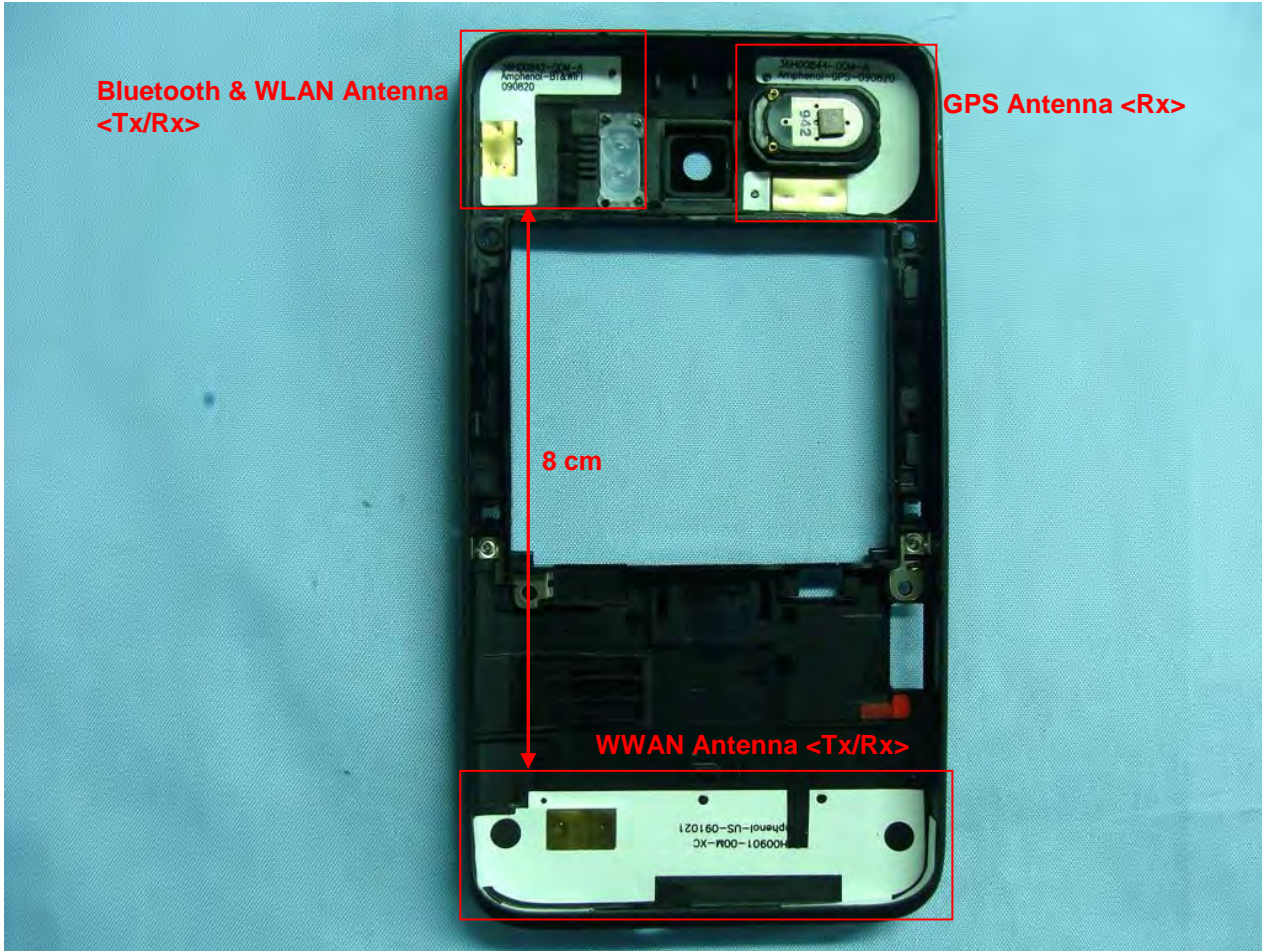

Model Name: PB81120

Model Name: PB81120

Pocket PC Phone 2

Model Name: PB81120

Model Name: PB81120

WWAN Antenna <Tx/Rx>

Model Name: PB81120

Bluetooth & WLAN Antenna <Tx/Rx>