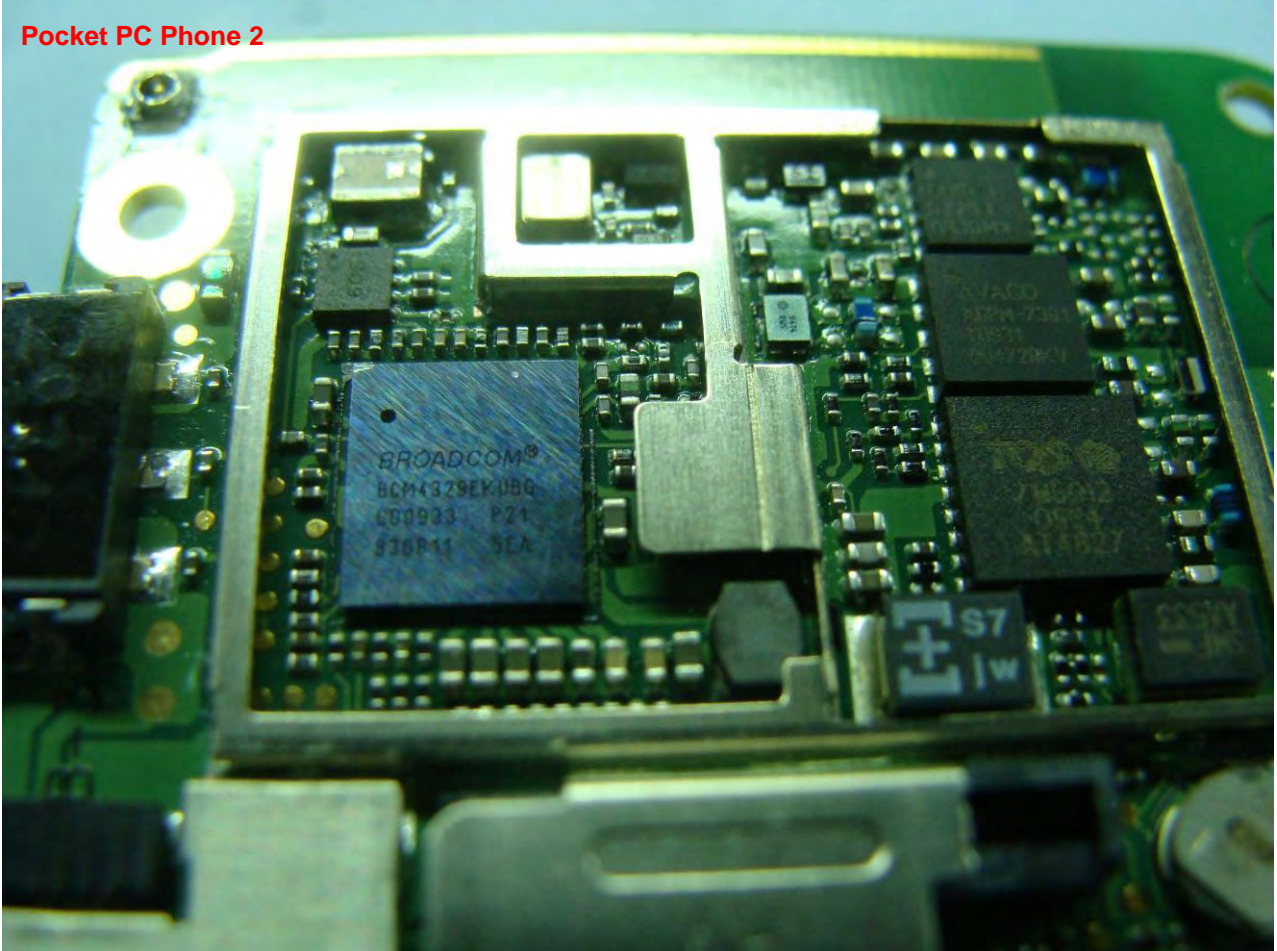

Model Name: PB81120

Pocket PC Phone 2