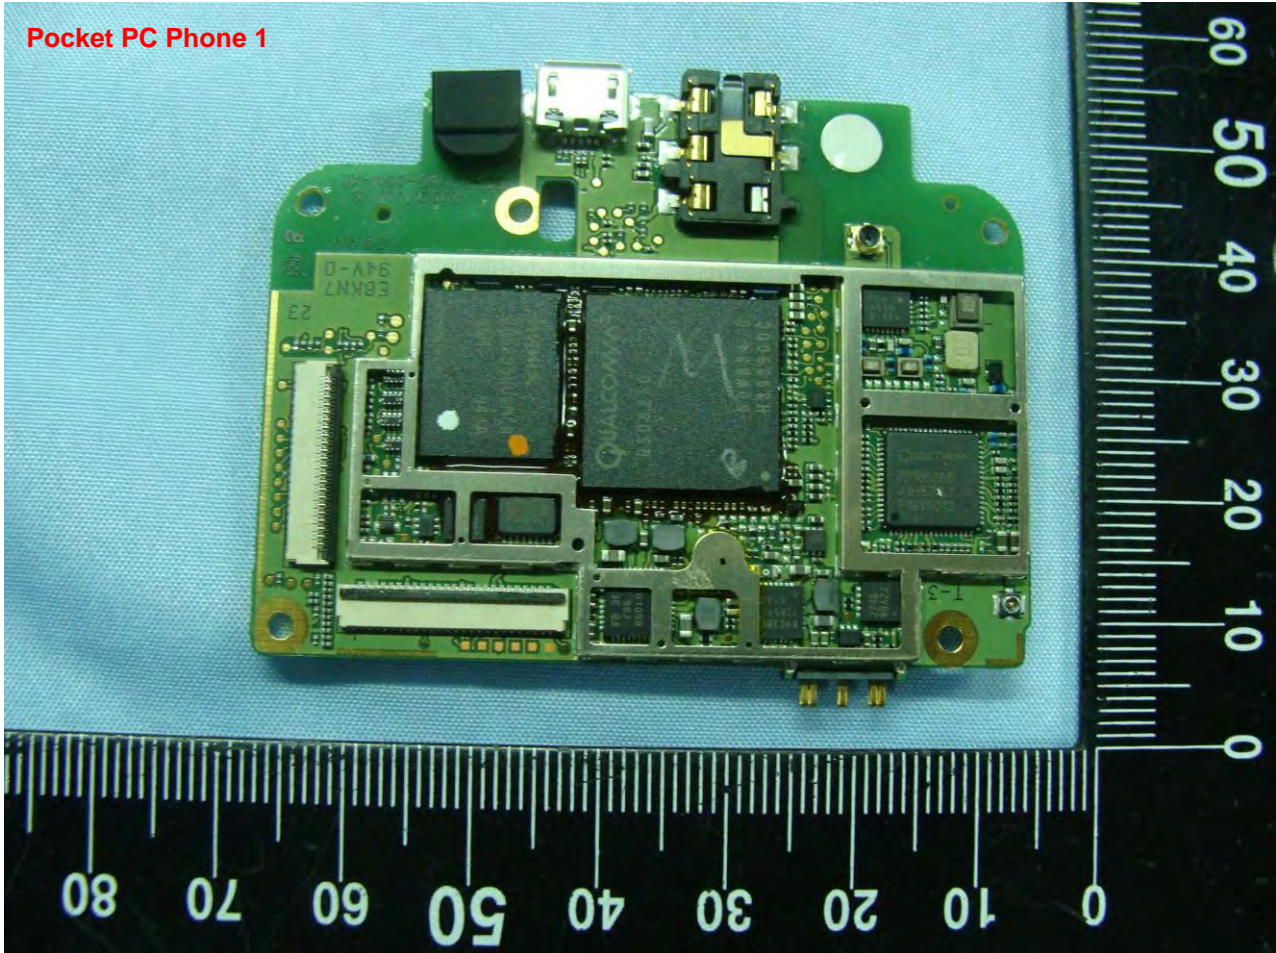

3. Internal Photograph of EUT

Model Name: PB81120

Model Name: PB81120

Pocket PC Phone 1

Model Name: PB81120

Pocket PC Phone 1

Model Name: PB81120

Pocket PC Phone 1

Model Name: PB81120

Pocket PC Phone 1

Model Name: PB81120

Pocket PC Phone 1

Model Name: PB81120

Model Name: PB81120

Model Name: PB81120

Model Name: PB81120