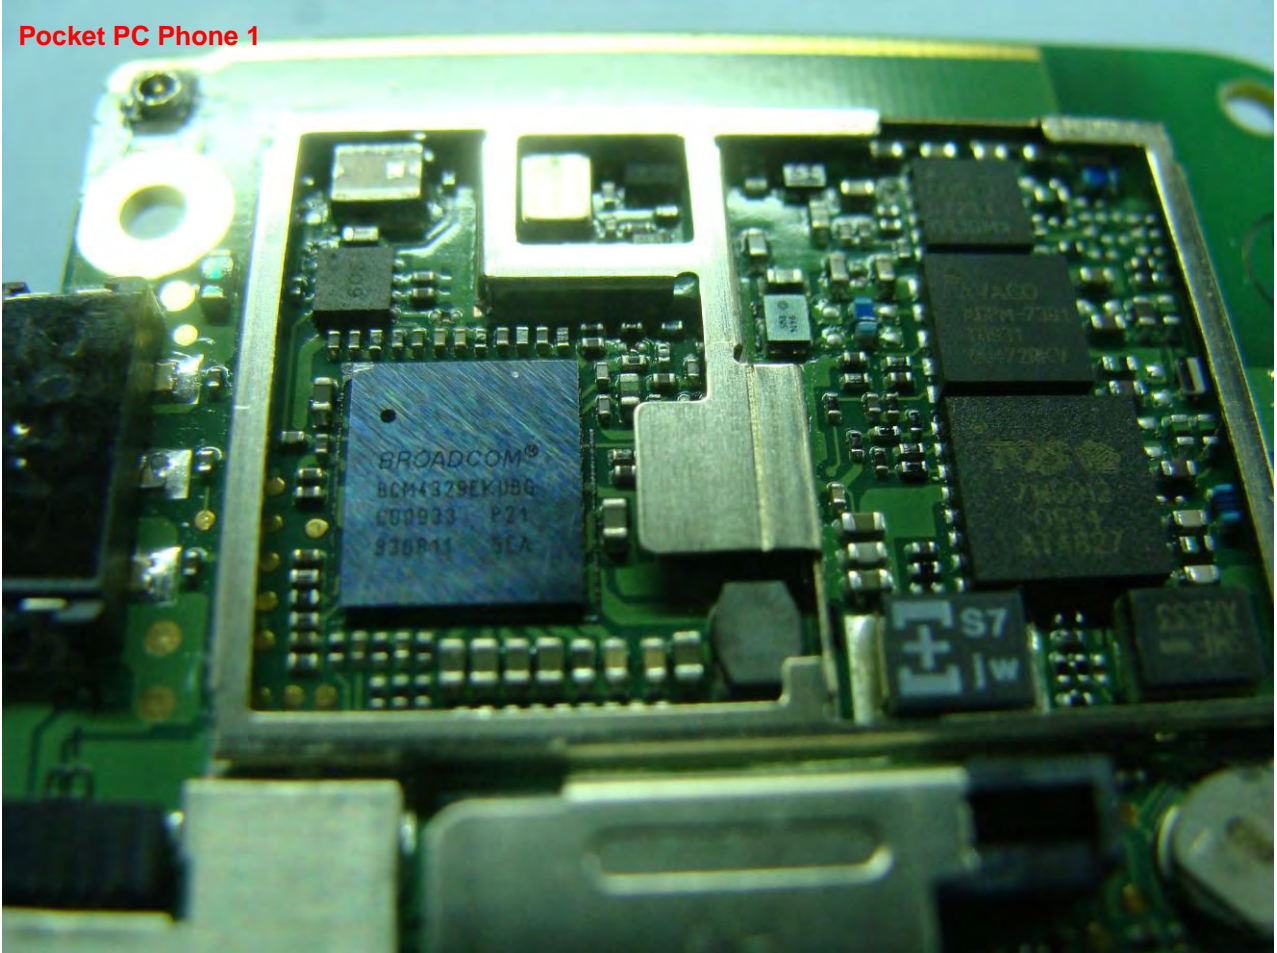

Model Name: PB81120

Pocket PC Phone 1