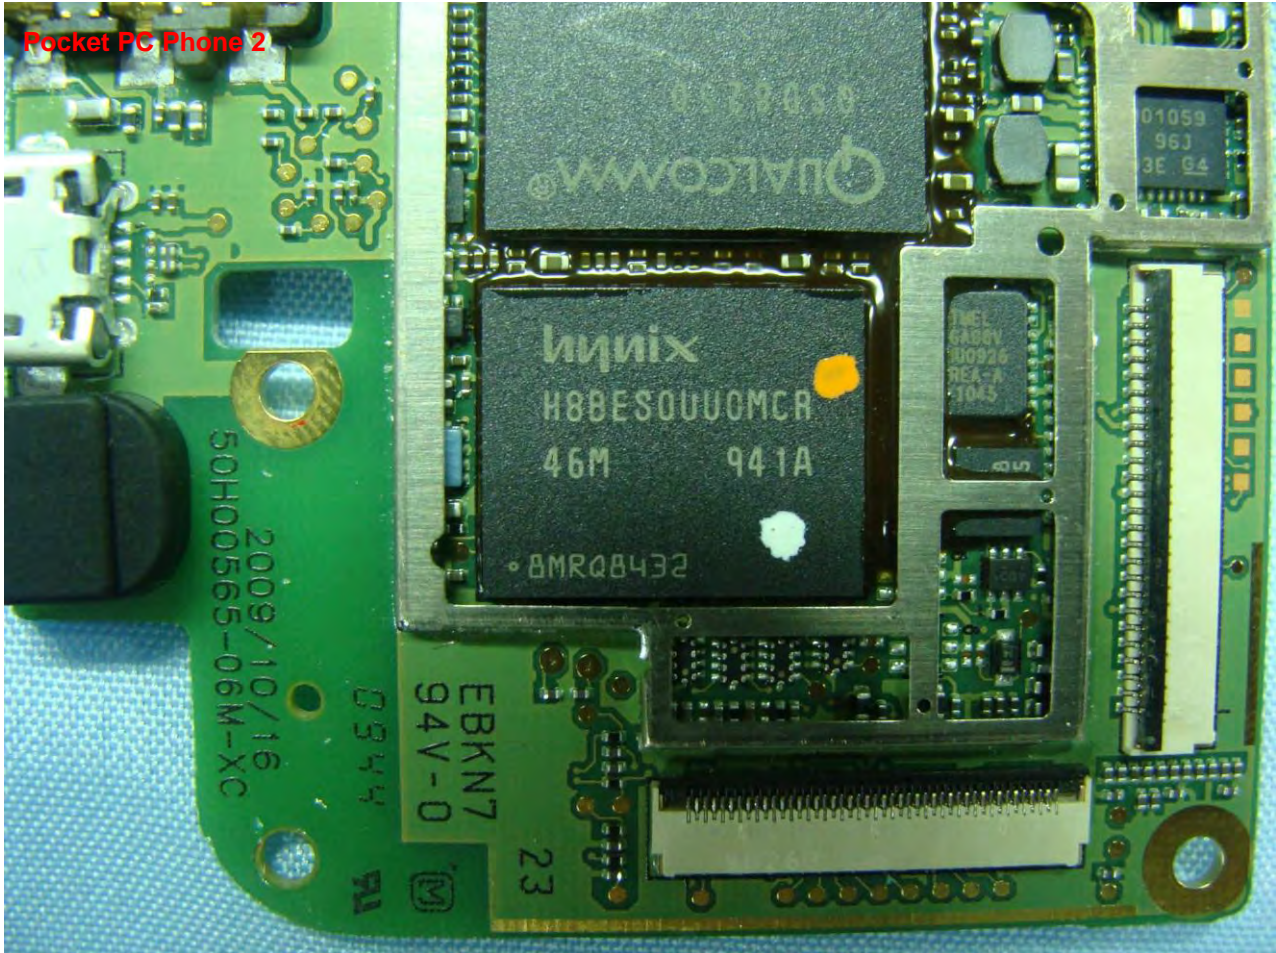

Pocket PC Phone 2

Model Name: PB81120

Pocket PC Phone 2

Model Name: PB81120

Pocket PC Phone 2

Model Name: PB81120

Model Name: PB81120

Model Name: PB81120