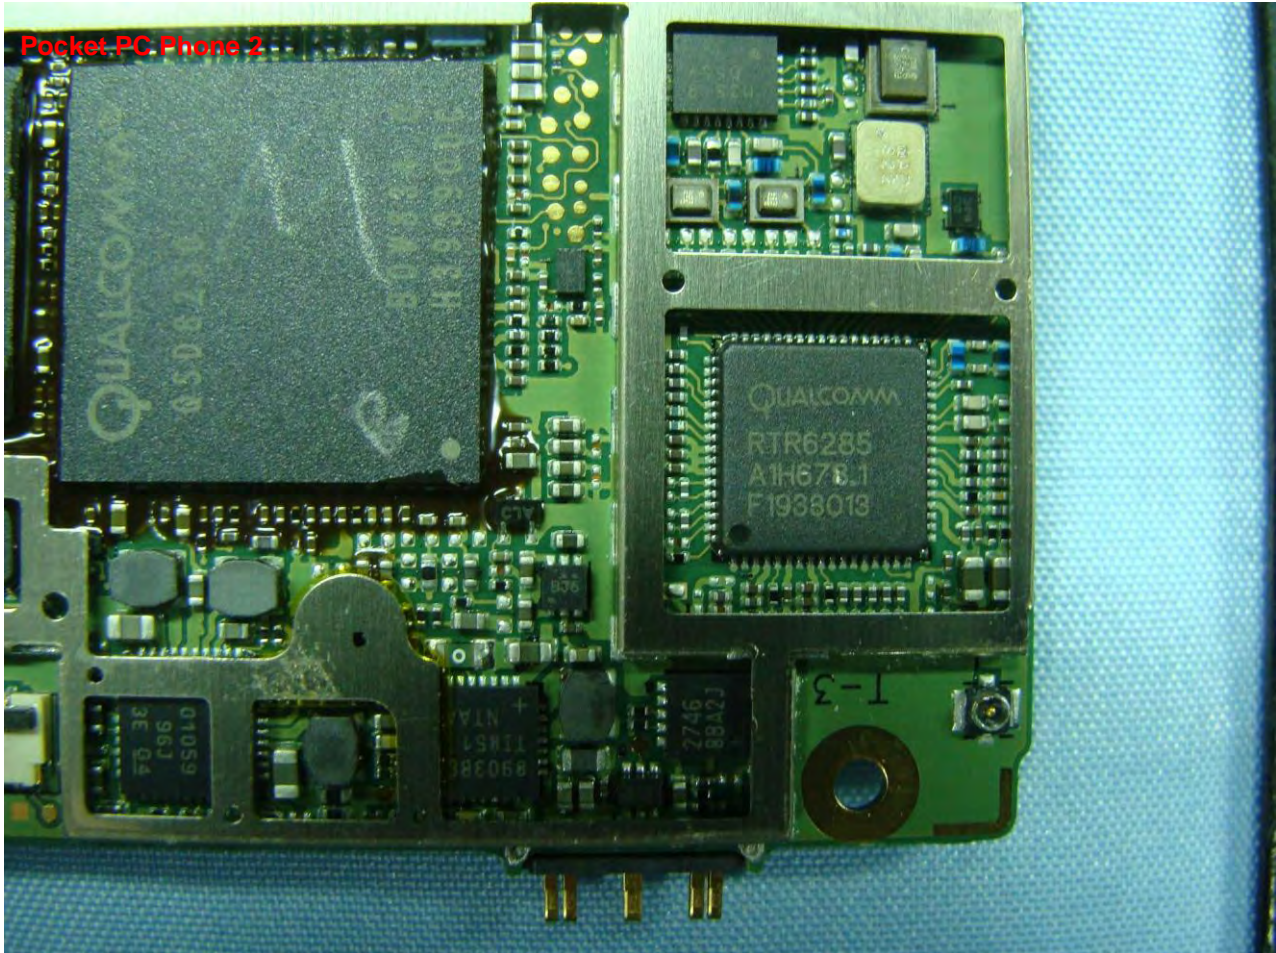

Pocket PC Phone 2

Model Name: PB81120

Pocket PC Phone 2

Model Name: PB81120

Pocket PC Phone 2

Model Name: PB81120

Model Name: PB81120

Model Name: PB81120