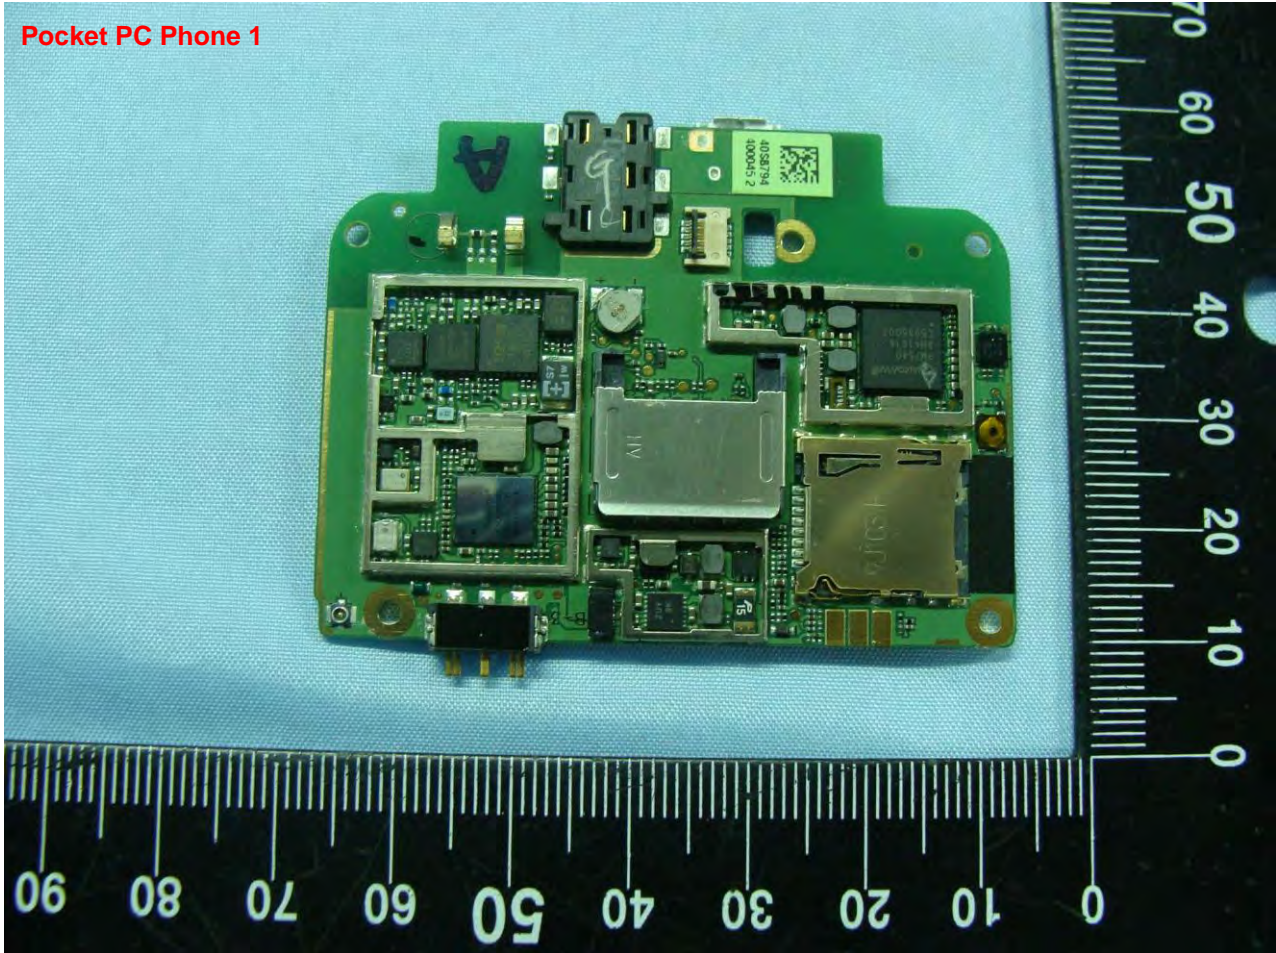

3. Internal Photograph of EUT

Model Name: PB81120

Model Name: PB81120

Pocket PC Phone 1

Model Name: PB81120

Pocket PC Phone 1

Model Name: PB81120

Pocket PC Phone 1

Model Name: PB81120

Pocket PC Phone 1

Model Name: PB81120

Pocket PC Phone 1

Model Name: PB81120

Model Name: PB81120

Model Name: PB81120

Model Name: PB81120