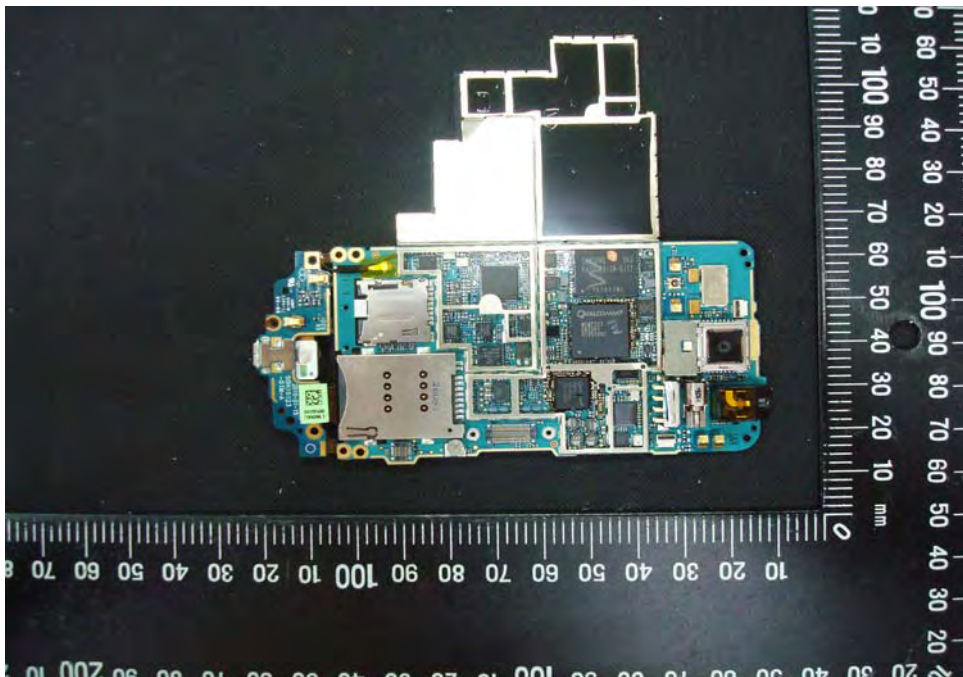

Internal Photos

Model Number: PB76110

FCC ID: NM8PB76110

Component Name	Component Model No.			
	Sample 1 st		Sample 2 nd	
Camera	#1	Liteon, 09P1BA503	#2	Primax, NBRB76
Battery	#1	HT Energy, BB00100	#1	HT Energy, BB00100
	#2	Fomosa, BB00100	#2	Fomosa, BB00100
	#3	HT Energy, BB96100	#3	HT Energy, BB96100
AC Adapter	#1	Delta, TC X250 (X=A,B,C,E,U)	#1	Delta, TC X250 (X=A,B,C,E,U)
	#2	Delta, TC P300(EADP-5LB A)	#2	Delta, TC P300(EADP-5LB A)
	#3	Foxlink, TC P300	#3	Foxlink, TC P300
	#4	Emerson, TC X250 (X=A,C,E,K,U)	#4	Emerson, TC X250 (X=A,C,E,K,U)
USB Cable	#1	MEC, DC M410	#1	MEC, DC M410
	#2	Foxlink, DC M200	#2	Foxlink, DC M200
	#3	MEC, DC M410	#3	MEC, DC M410
	#4	Foxlink, DC M410	#4	Foxlink, DC M410
Headset	#1	Merry, RC E160	#1	Merry, RC E160
	#2	Cotron, RC E160	#2	Cotron, RC E160

EUT Photo 9)

EUT Photo 10)

EUT Photo 11)

EUT Photo 12)

EUT Photo 13)

EUT Photo 14)

EUT Photo 15)

EUT Photo 16)

EUT Photo 17)

EUT Photo 18)

EUT Photo 19)

EUT Photo 20)

EUT Photo 21)

EUT Photo 22)

EUT Photo 23)