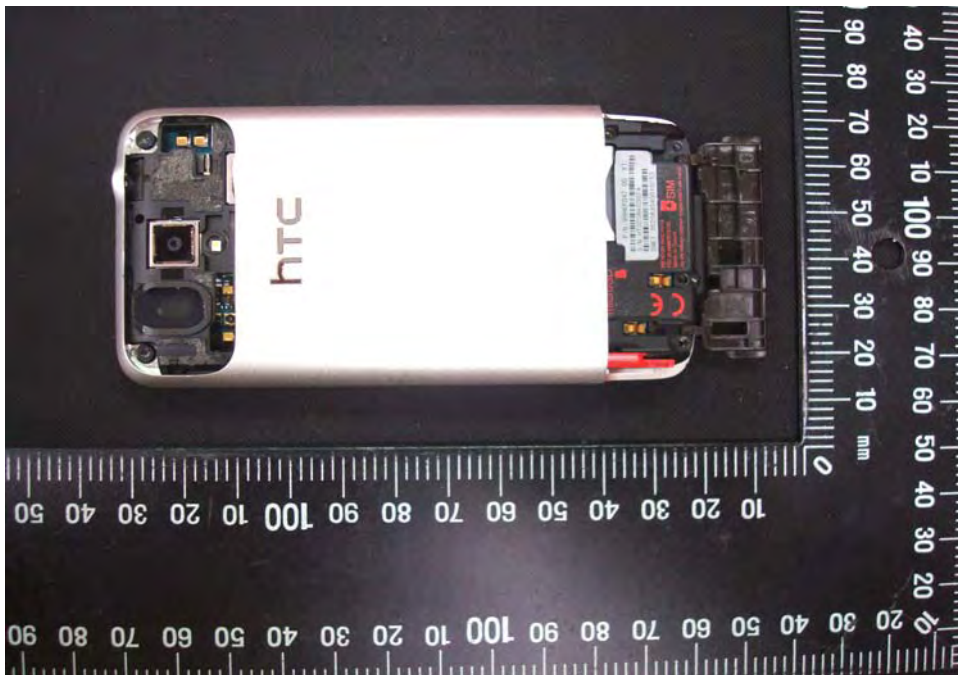

Internal Photos

Model Number: PB76110

FCC ID: NM8PB76110

Component Name	Component Model No.			
	Sample 1 st		Sample 2 nd	
Camera	#1	Liteon, 09P1BA503	#2	Primax, NBRB76
Battery	#1	HT Energy, BB00100	#1	HT Energy, BB00100
	#2	Fomosa, BB00100	#2	Fomosa, BB00100
	#3	HT Energy, BB96100	#3	HT Energy, BB96100
AC Adapter	#1	Delta, TC X250 (X=A,B,C,E,U)	#1	Delta, TC X250 (X=A,B,C,E,U)
	#2	Delta, TC P300(EADP-5LB A)	#2	Delta, TC P300(EADP-5LB A)
	#3	Foxlink, TC P300	#3	Foxlink, TC P300
	#4	Emerson, TC X250 (X=A,C,E,K,U)	#4	Emerson, TC X250 (X=A,C,E,K,U)
USB Cable	#1	MEC, DC M410	#1	MEC, DC M410
	#2	Foxlink, DC M200	#2	Foxlink, DC M200
	#3	MEC, DC M410	#3	MEC, DC M410
	#4	Foxlink, DC M410	#4	Foxlink, DC M410
Headset	#1	Merry, RC E160	#1	Merry, RC E160
	#2	Cotron, RC E160	#2	Cotron, RC E160

EUT Photo 1)

EUT Photo 2)

EUT Photo 3)

EUT Photo 4)

EUT Photo 5)

EUT Photo 6)

EUT Photo 7)

EUT Photo 8)