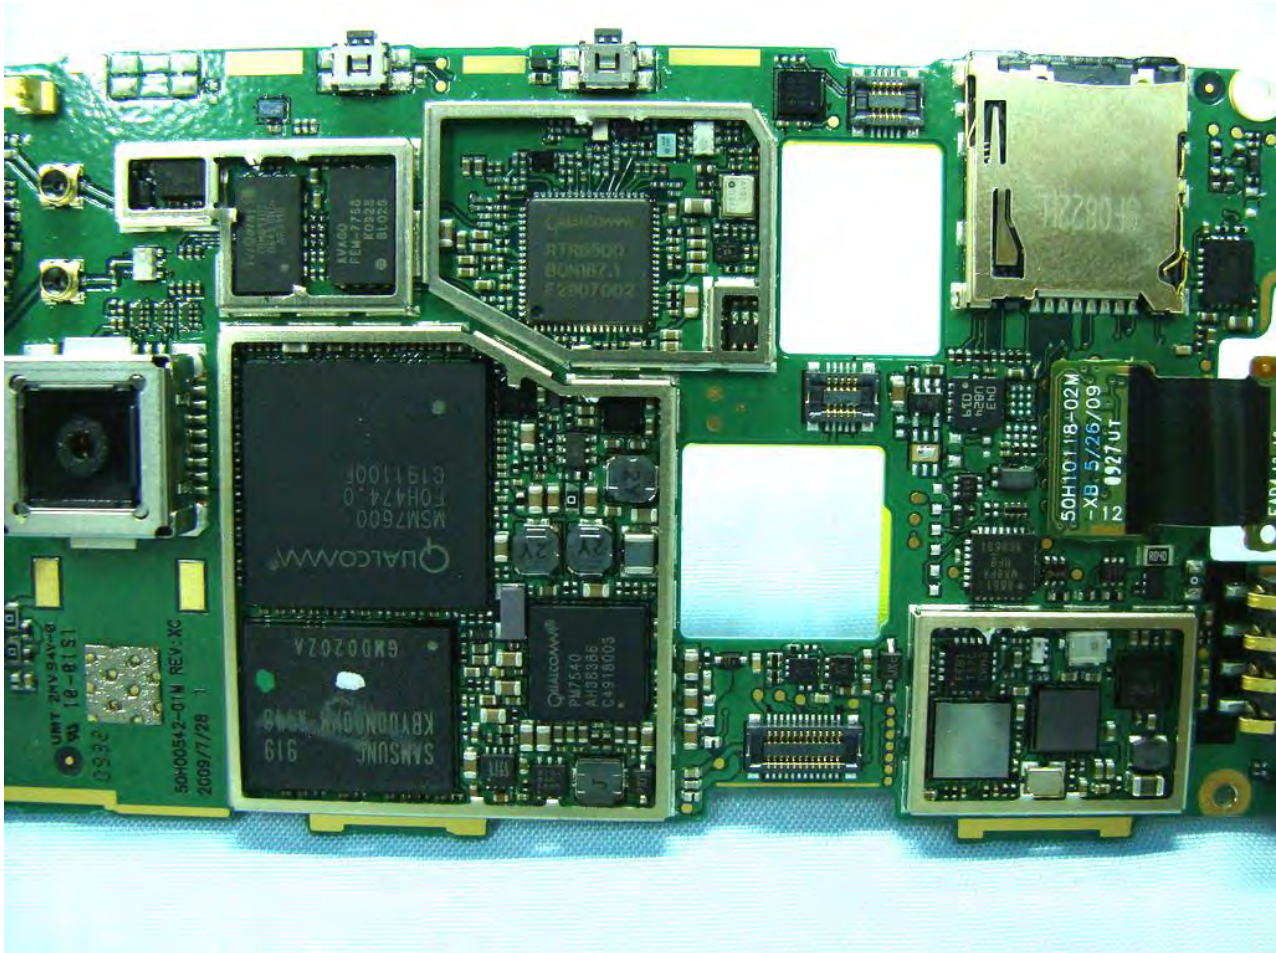

3. Internal Photographs of EUT

Model Name: PB00100

Model Name: PB00100

Model Name: PB00100

Model Name: PB00100

Model Name: PB00100

Model Name: PB00100

Model Name: PB00100

LCM-Main

Model Name: PB00100

Model Name: PB00100

Model Name: PB00100

Model Name: PB00100

Model Name: PB00100

WWAN Antenna (Tx/Rx)

Model Name: PB00100

GPS Antenna (Rx only)

Model Name: PB00100

3G Diversity Antenna (Tx/Rx)

Model Name: PB00100