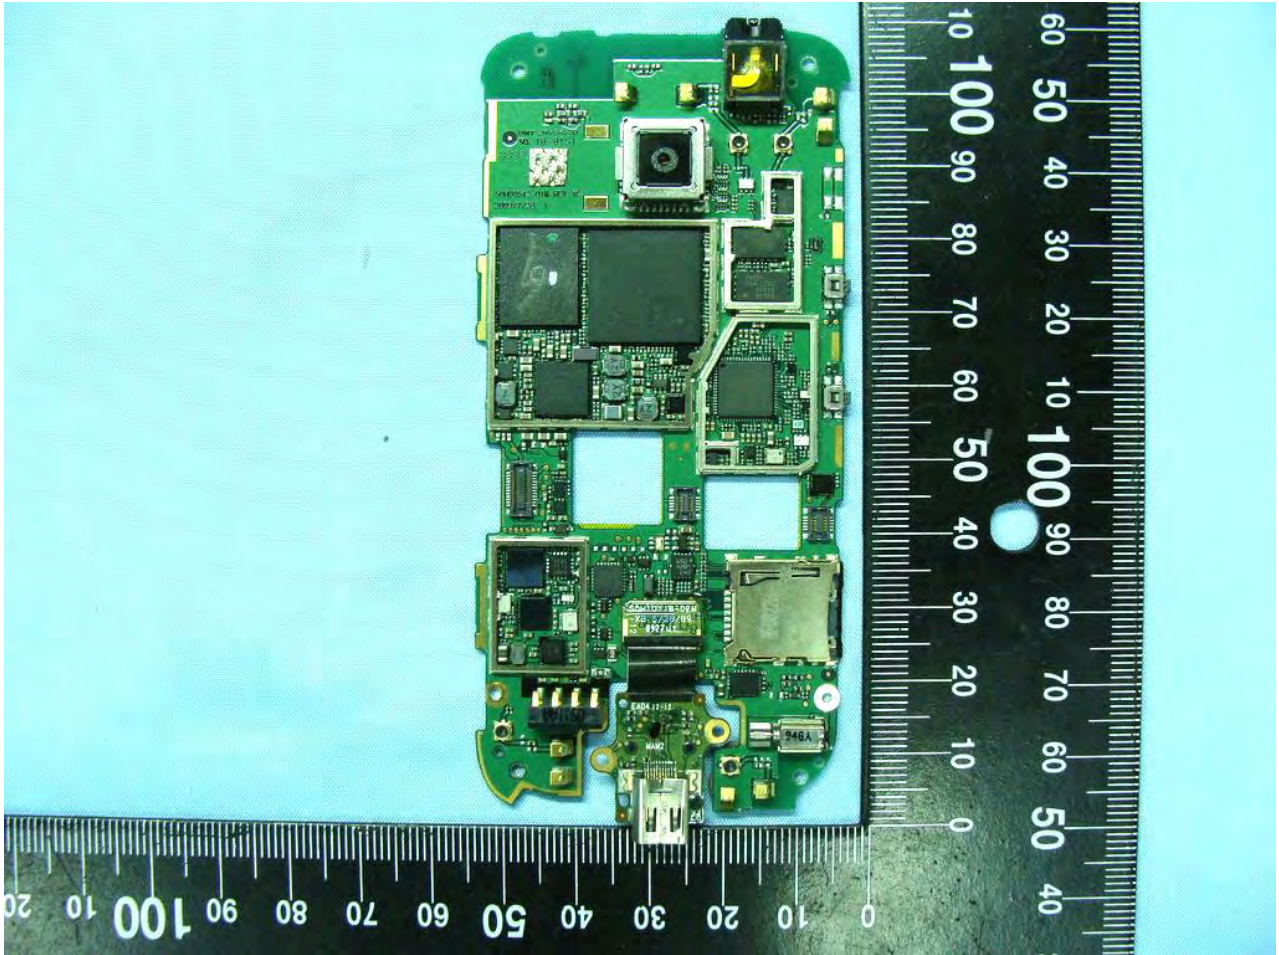

3. Internal Photographs of EUT

Model Name: PB00100

Model Name: PB00100

Model Name: PB00100

Model Name: PB00100

Model Name: PB00100

Model Name: PB00100

Model Name: PB00100

LCM-Main

Model Name: PB00100

Model Name: PB00100

Model Name: PB00100

Model Name: PB00100

Model Name: PB00100

WWAN Antenna (Tx/Rx)

Model Name: PB00100

GPS Antenna (Rx only)

Model Name: PB00100

3G Diversity Antenna (Tx/Rx)

Model Name: PB00100