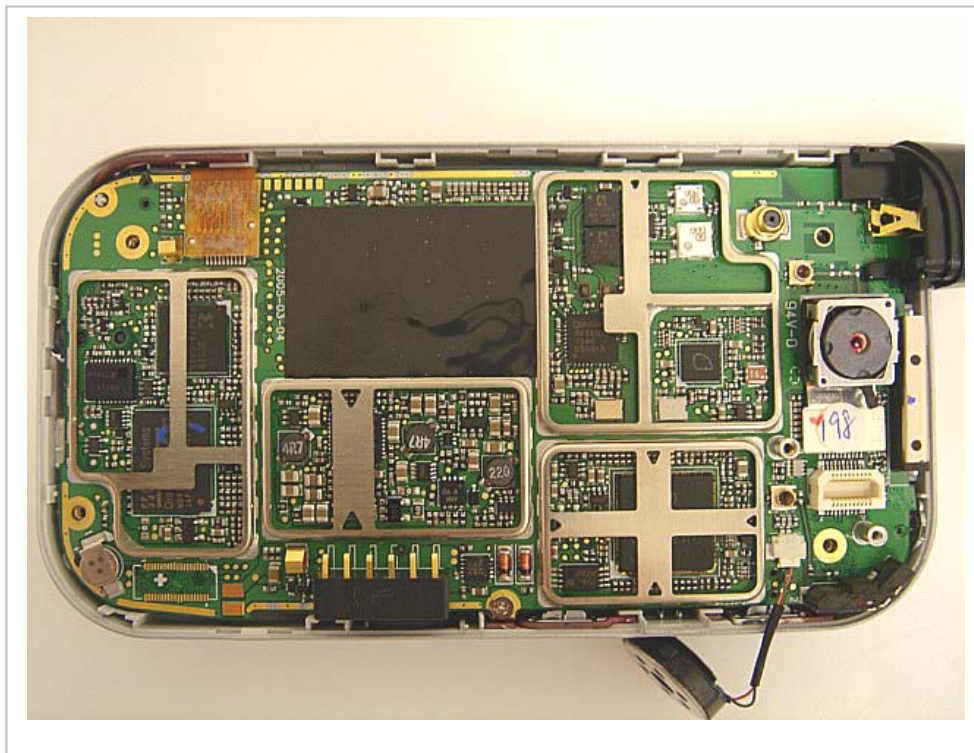

EUT

EUT

EUT with Pouch

EUT with Cradle, AC adaptor and USB cable

Interior View

Interior View

Cradle with Battery

AC Adaptor

USB Cable

Headset