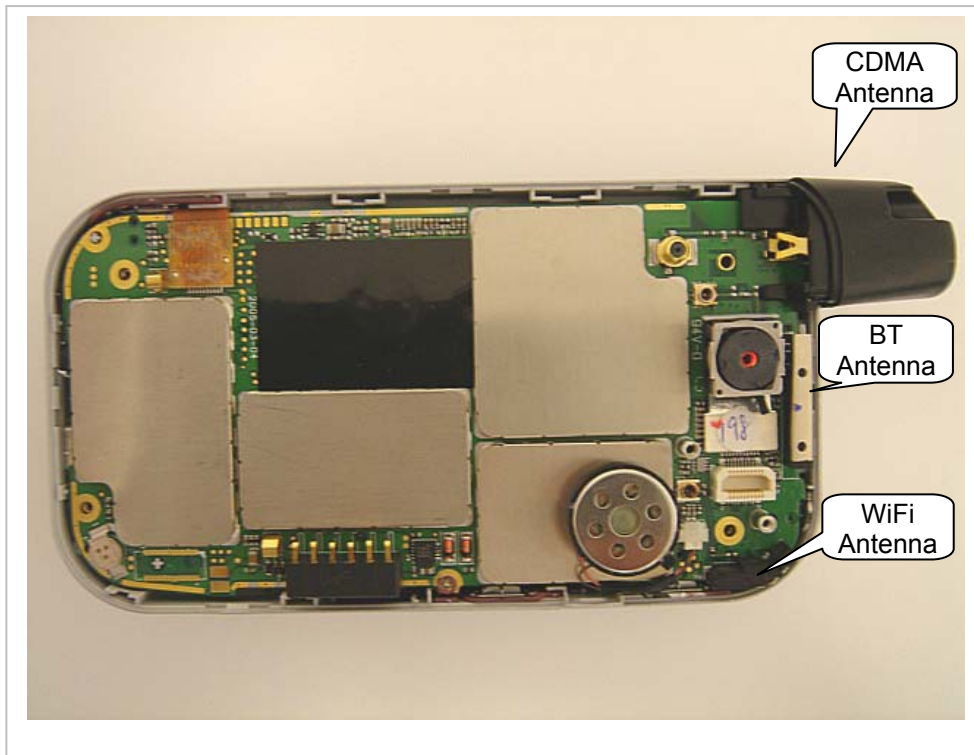

EUT

EUT

EUT with Pouch

EUT with Cradle, AC adaptor and USB cable

Interior View

Interior View

Cradle with Battery

AC Adaptor

USB Cable

Headset