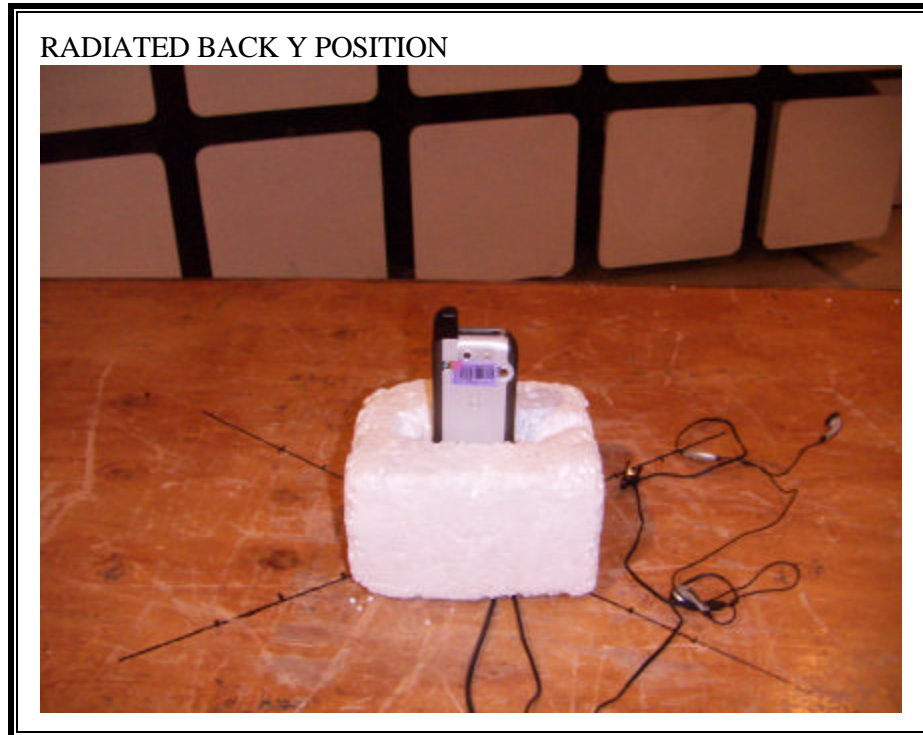

8. SETUP PHOTOS

ANTENNA PORT CONDUCTED RF MEASUREMENT SETUP

RADIATED RF MEASUREMENT SETUP

RADIATED RF MEASUREMENT SETUP WITH X POSITION

RADIATED RF MEASUREMENT SETUP WITH Y POSITION

RADIATED RF MEASUREMENT SETUP WITH Z POSITION

RF TRANSMIT LINE CONDUCTION SETUP

DIGITAL DEVICE RADIATED EMISSIONS SETUP

DIGITAL MODE LINE CONDUCTION SETUP

REQUENCY STABILITY MEASUREMENT SETUP

END OF REPORT