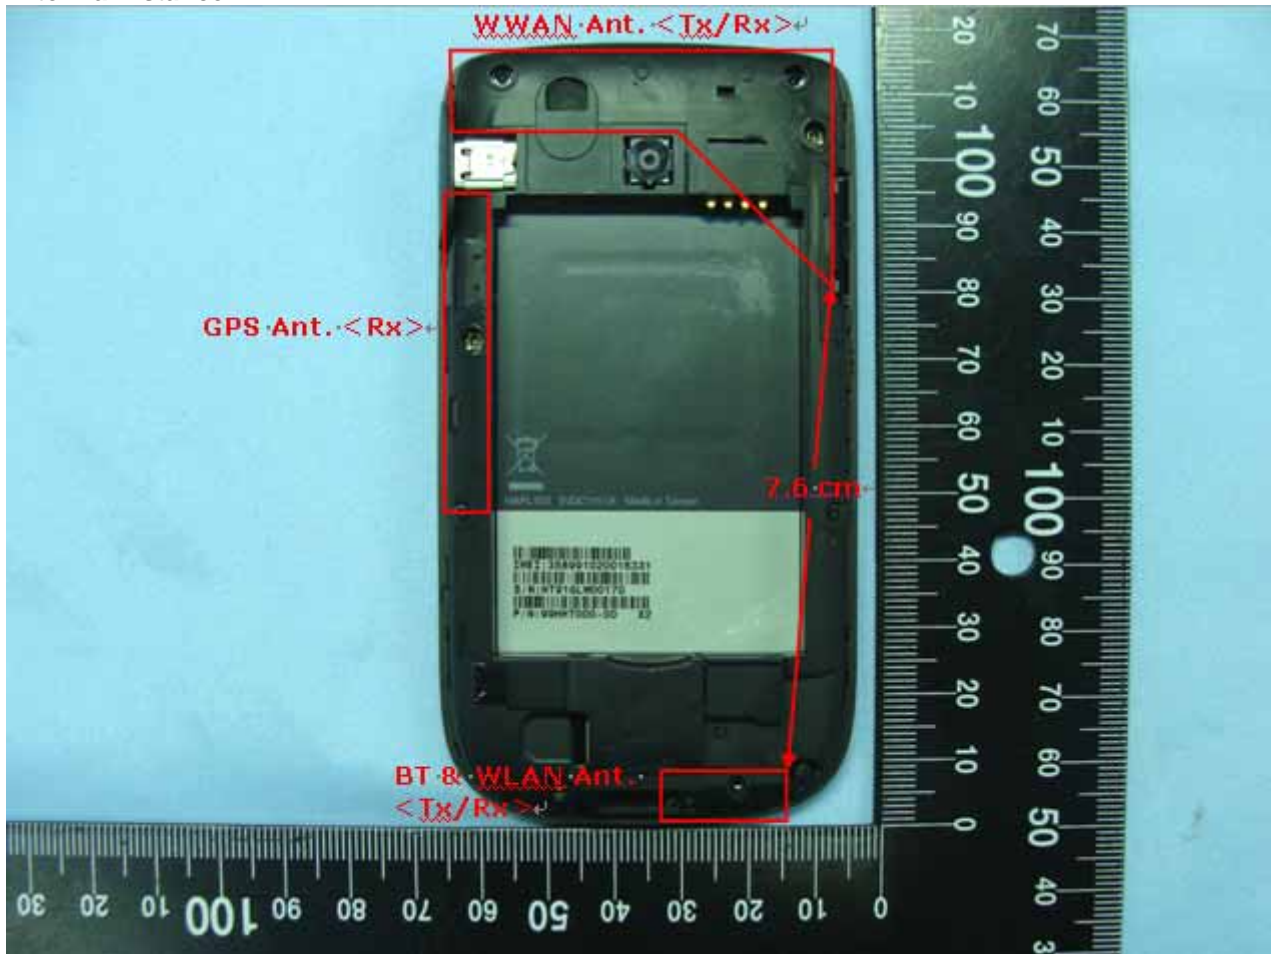

Appendix D - Product Photos

Battery 1_Front

Battery 1_Back

Battery 2_Front

Battery 2_Back

Antenna Distance :

Appendix E - Test Setup Photos

Right Cheek

Right Tilted

Left Cheek

Left Tilted

**Face with 1.5cm Gap
(EUT + Earphone 2)**

**Bottom with 1.5cm Gap
(EUT + Earphone 1)**

**Bottom with 1.5cm Gap
(EUT + Earphone 2)**