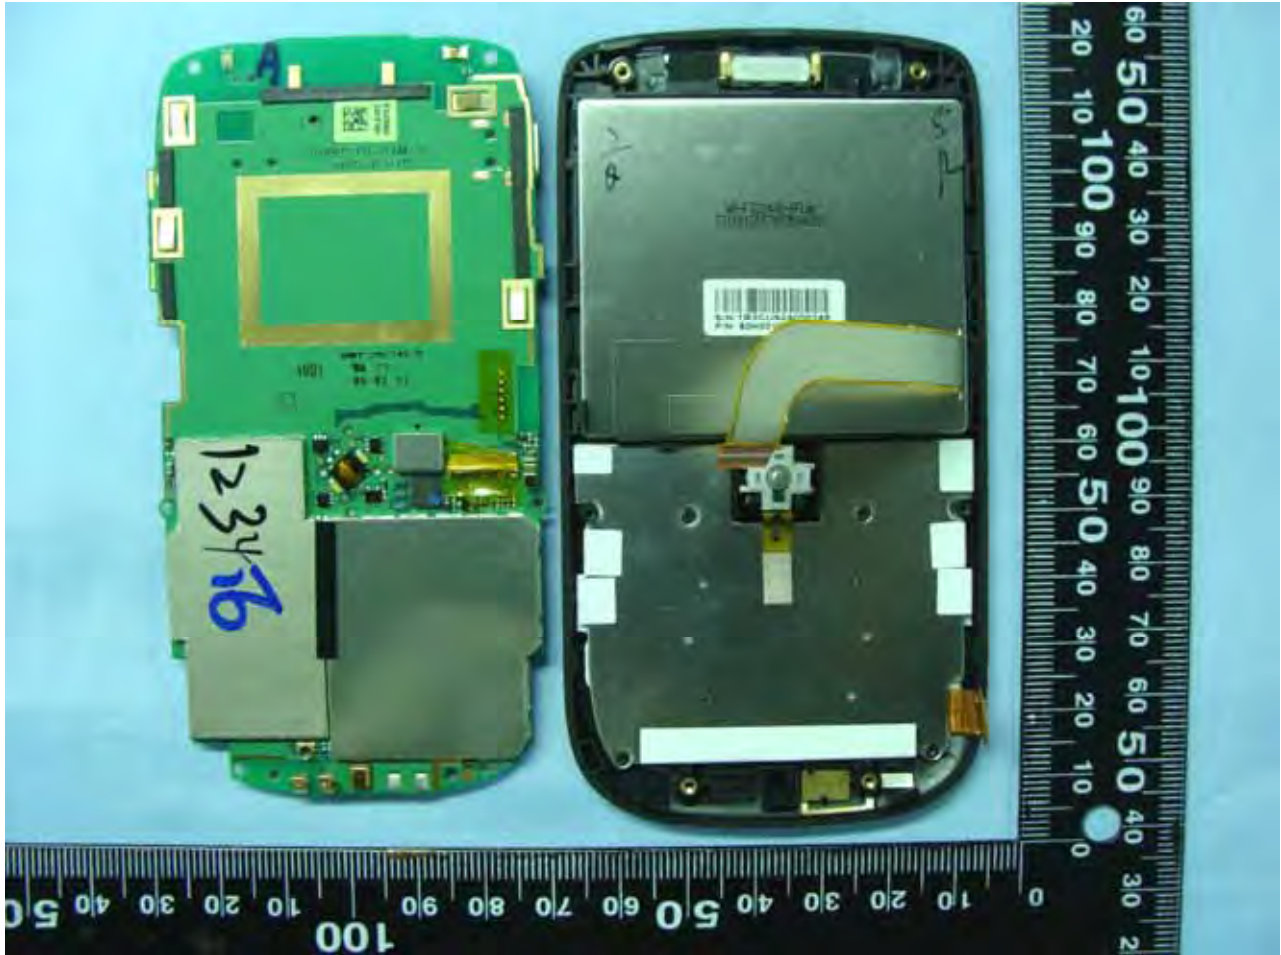

3. Internal Photographs of EUT

Model Name: MAPL100

PDA Phone 1

Model Name: MAPL100

Model Name: MAPL100

Model Name: MAPL100

Model Name: MAPL100

Model Name: MAPL100

Model Name: MAPL100

Model Name: MAPL100

Model Name: MAPL100

Model Name: MAPL100

LCM 1\_Front

Model Name: MAPL100

LCM 1\_Back

Model Name: MAPL100