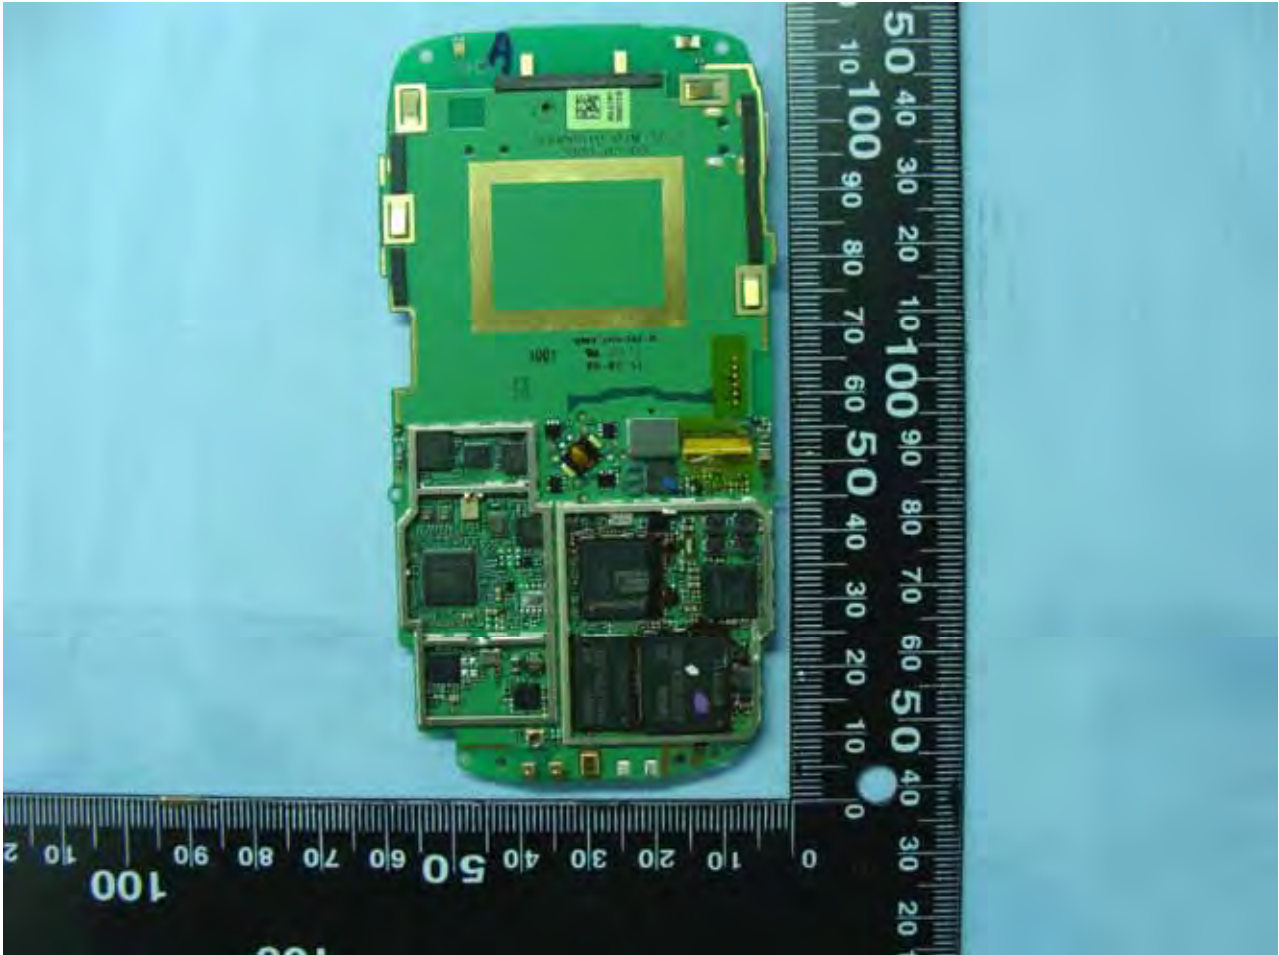

3. Internal Photographs of EUT

Model Name: MAPL100

PDA Phone 1

Model Name: MAPL100

Model Name: MAPL100

Model Name: MAPL100

Model Name: MAPL100

Model Name: MAPL100

Model Name: MAPL100

Model Name: MAPL100

Model Name: MAPL100

Model Name: MAPL100

LCM 1\_Front

Model Name: MAPL100

LCM 1\_Back

Model Name: MAPL100