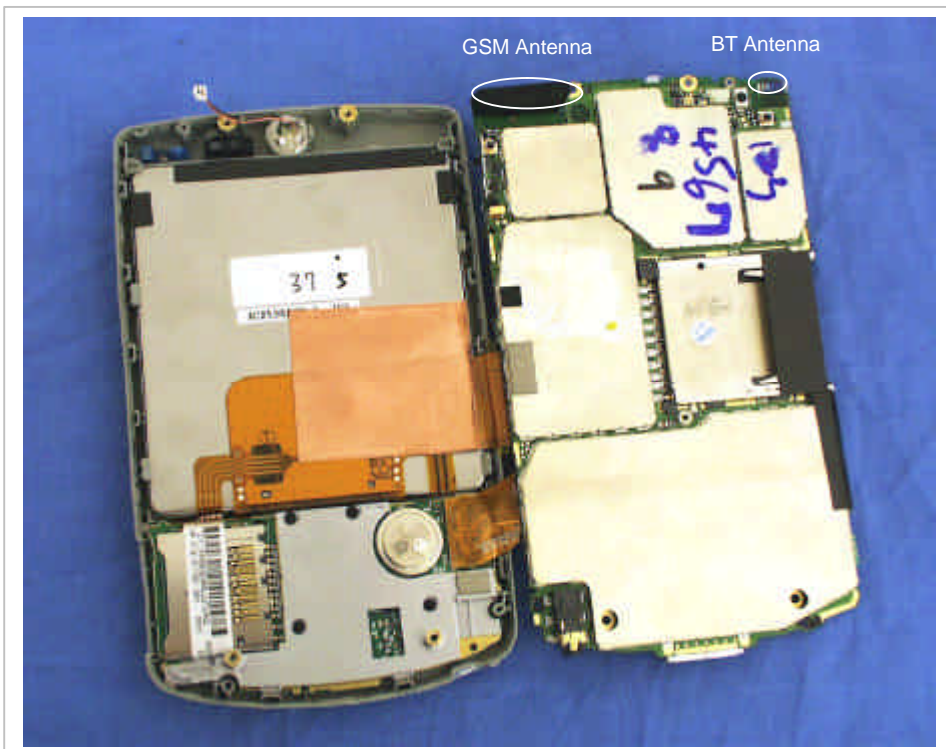

12 EUT PHOTOS

EUT PHOTOS (1/4)

**EUT PHOTOS (2/4)**

**EUT PHOTOS (3/4)**

**EUT PHOTOS (4/4)**

Earphone (Merry, P/N EMC147-008)

BATTERY

POWER ADAPTOR (Delta, model EADP-10BB)

POWER ADAPTOR (Hi Pro, model HP-AC010L63)

USB Cradle (HP, model HSTNH-F02X)

DC CONNECTOR

Y-CABLE