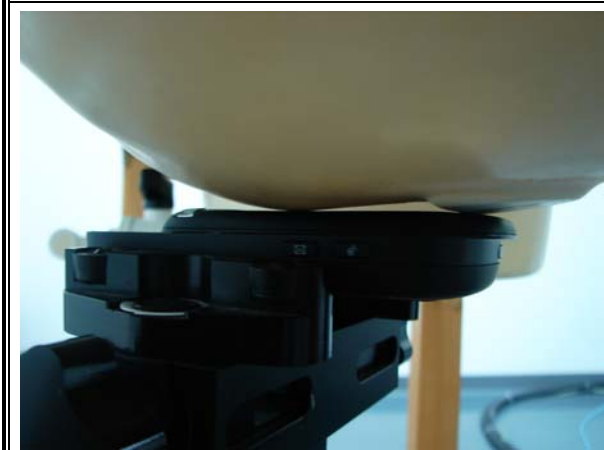

APPENDIX III PHOTOGRAPHS OF TEST SETUP

- The SAR test for Body position was tested only for Front panel mode (Front panel closed body).

Front panel mode

Bottom face mode head-sets can't use

Left head position close mode:

Cheek position

Tilted position

Right head position close mode:

Cheek position

Tilted position

Left head position open mode:

Cheek position

Tilted position

Right head position open mode:

Cheek position

Tilted position

Body position:

Front

Front

Left head position close mode:

Cheek position

Tilted position

Right head position close mode:

Cheek position

Tilted position

Left head position open mode:

Cheek position

Tilted position

Right head position open mode: