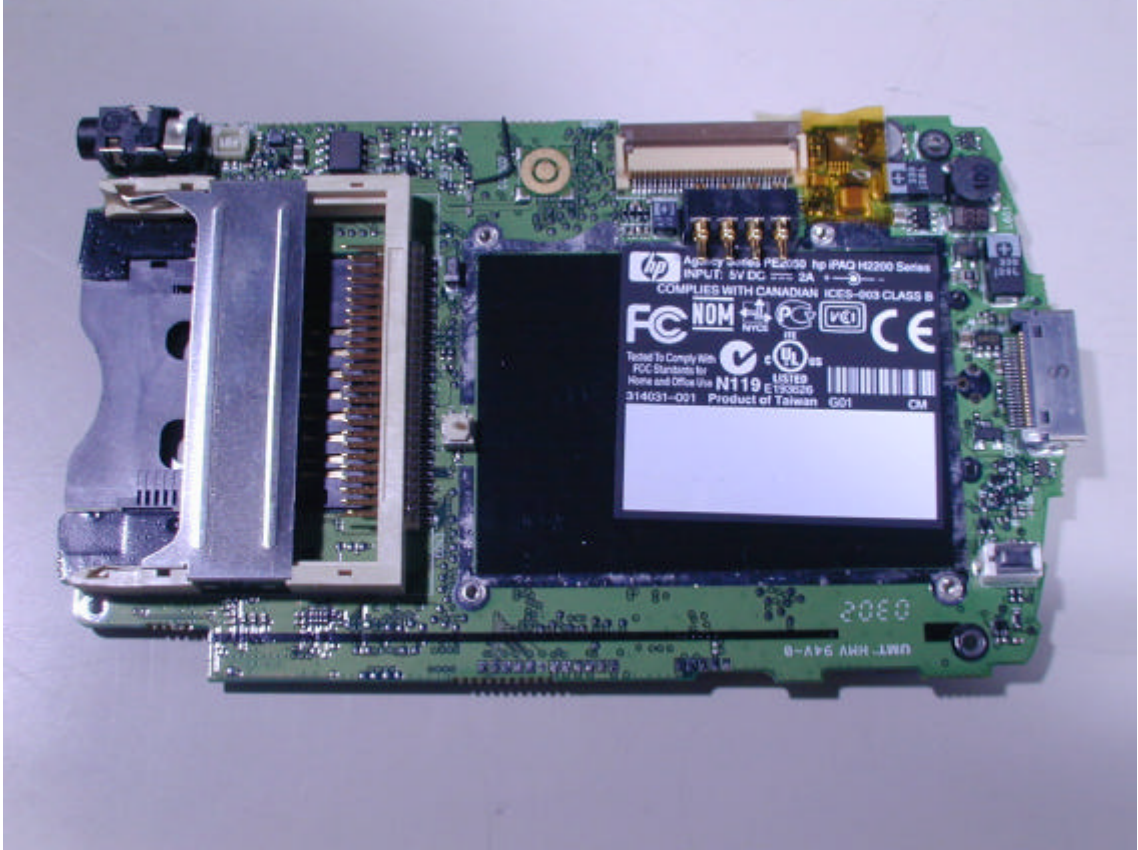

INTERNAL ONES

hp Agency Series PE2000 For IPAQ H2200 Series
INPUT: 5V DC 2A
COMPLIES WITH CANADIAN ICES-003 CLASS B
FCC NOM
Tested to Comply With
FCC Standards for
Home and Office Use
314631-001 Product of Taiwan G01 CM