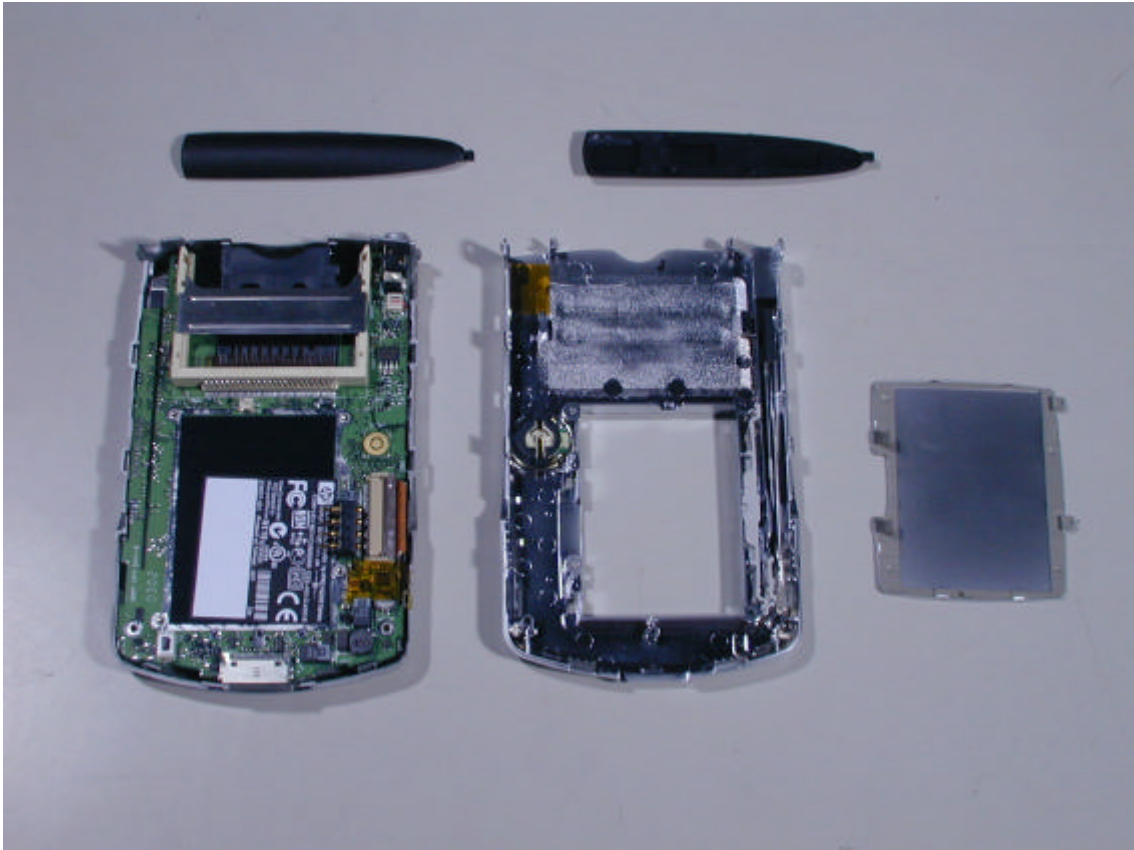

INTERNAL ONES

hp Agency Series PE2000 For IPAQ H2200 Series
INPUT: 5V DC 2A
COMPLIES WITH CANADIAN ICES-003 CLASS B
FCC NOM
Tested to Comply With
FCC Standards for
Home and Office Use
314631-001 Product of Taiwan G01 CM