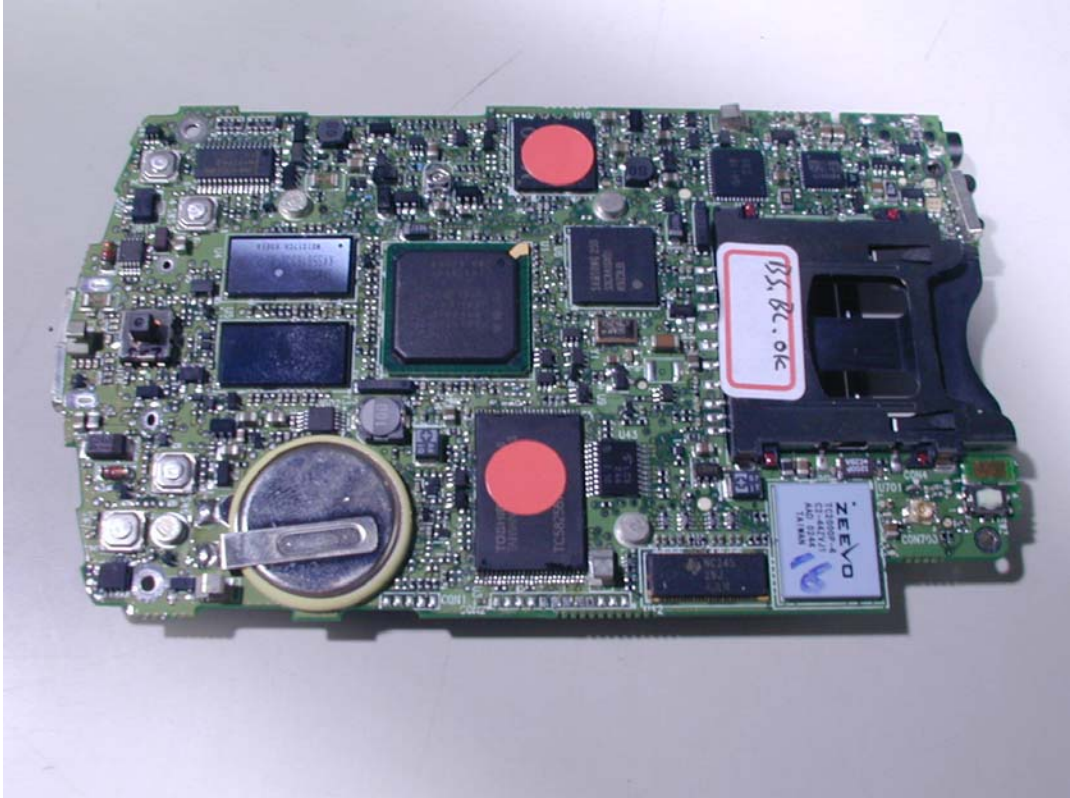

PE2050A Photographs – FCC ID: NM8GREATWALLA

EXTERNAL ONES

INTERNAL ONES

S/N: ALN128P00177
P/N: 60H00010-00