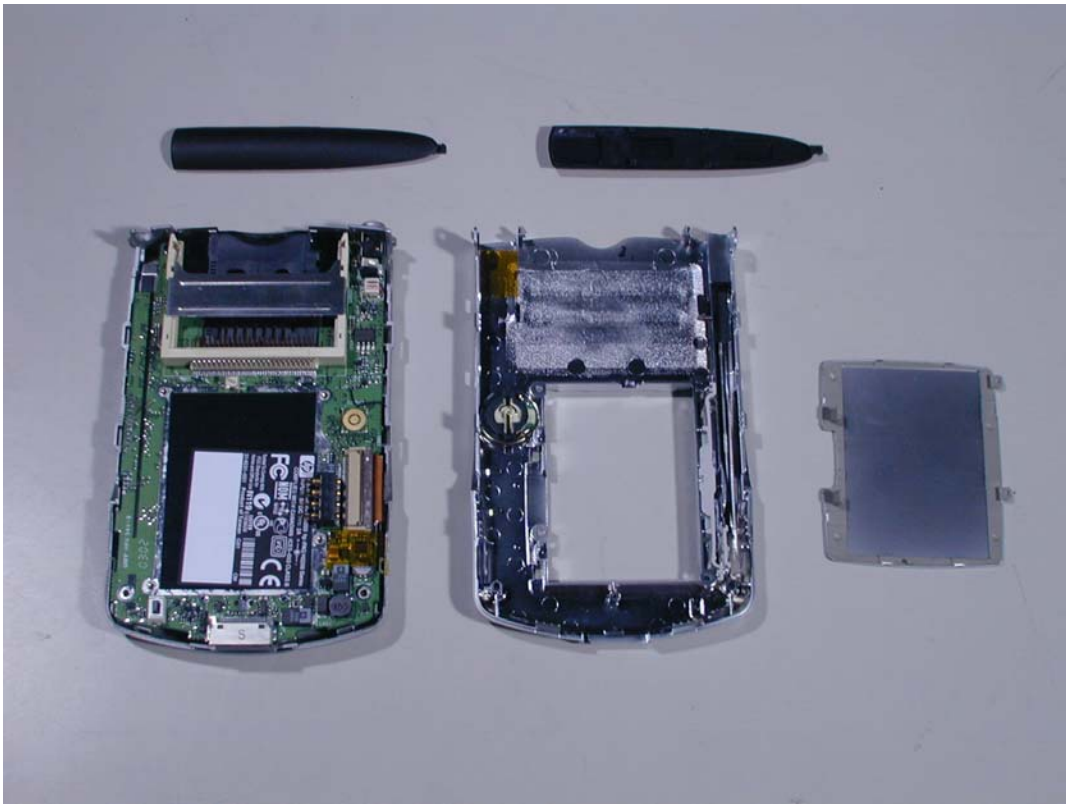

PE2050A Photographs – FCC ID: NM8GREATWALLA

EXTERNAL ONES

INTERNAL ONES

S/N: ALN128P00177
P/N: 60H00010-00