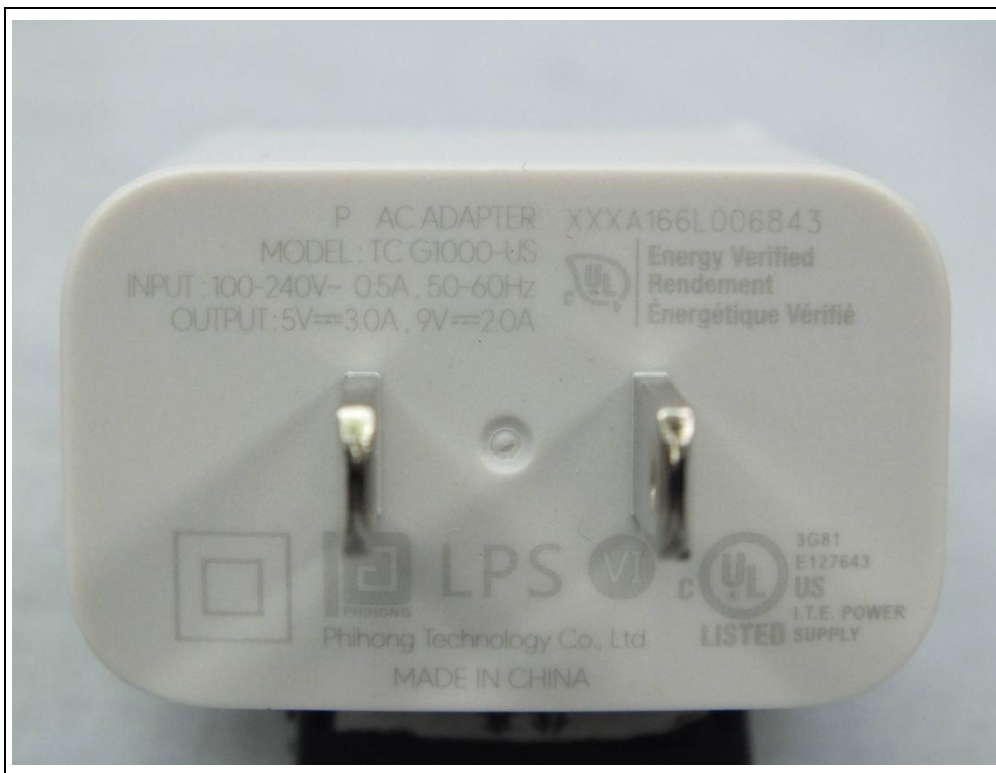

## CONSTRUCTION PHOTOS OF EUT

The EUT has following accessories.

Product	Brand	Manufacturer	MODEL	Description
Adapter	HTC	Phihong	TC G1000-US TC G1000-EU TC G1000-UK TC G1000-AU TC G1000-IN	I/P: 100-240Vac, 0.5A O/P: 5Vdc, 3.0A / 9Vdc, 2.0A
Battery	HTC	ATL	B2PW4100	Rating: 3.85Vdc, 2770mAh Type: Li-ion
Earphone 1	HTC	Merry	MAX G100	1.1m cable
Earphone 2	HTC	Cotron	MAX G100	1.1m cable
USB Cable 1 (C to A)	HTC	Lotes	DC G100	0.95m cable
USB Cable 2 (C to C)	HTC	Lotes	CC G100	1.15m cable
USB Cable 3 (C to A)	HTC	Foxlink	DC G100	0.95m cable
USB Cable 4 (C to C)	HTC	Foxlink	CC G100	1.15m cable
LCD Panel	HTC	SDC	AMS499KP05	5" WQHD
CtoA-2.0 OTG adapter	HTC	Lotes	DA G100	--

**BUREAU  
VERITAS**

**BUREAU  
VERITAS**

BUREAU  
VERITAS

**BUREAU**  
**VERITAS**