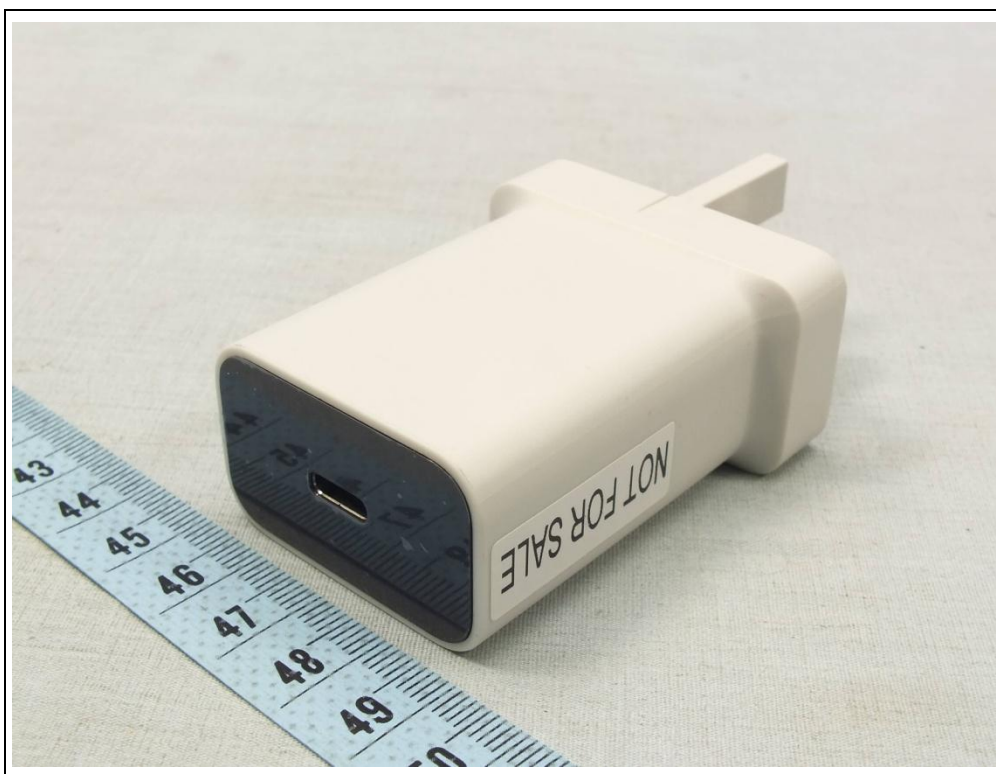

## CONSTRUCTION PHOTOS OF EUT

The EUT has following accessories.

Product	Brand	Manufacturer	MODEL	Description
Adapter	HTC	Phihong	TC G1000-US TC G1000-EU TC G1000-UK TC G1000-AU TC G1000-IN	I/P: 100-240Vac, 0.5A O/P: 5Vdc, 3.0A / 9Vdc, 2.0A
Battery	HTC	ATL	B2PW4100	Rating: 3.85Vdc, 2770mAh Type: Li-ion
Earphone 1	HTC	Merry	MAX G100	1.1m cable
Earphone 2	HTC	Cotron	MAX G100	1.1m cable
USB Cable 1 (C to A)	HTC	Lotes	DC G100	0.95m cable
USB Cable 2 (C to C)	HTC	Lotes	CC G100	1.15m cable
USB Cable 3 (C to A)	HTC	Foxlink	DC G100	0.95m cable
USB Cable 4 (C to C)	HTC	Foxlink	CC G100	1.15m cable
LCD Panel	HTC	SDC	AMS499KP05	5" WQHD
CtoA-2.0 OTG adapter	HTC	Lotes	DA G100	--

**BUREAU  
VERITAS**

**BUREAU  
VERITAS**

BUREAU  
VERITAS

**BUREAU**  
**VERITAS**