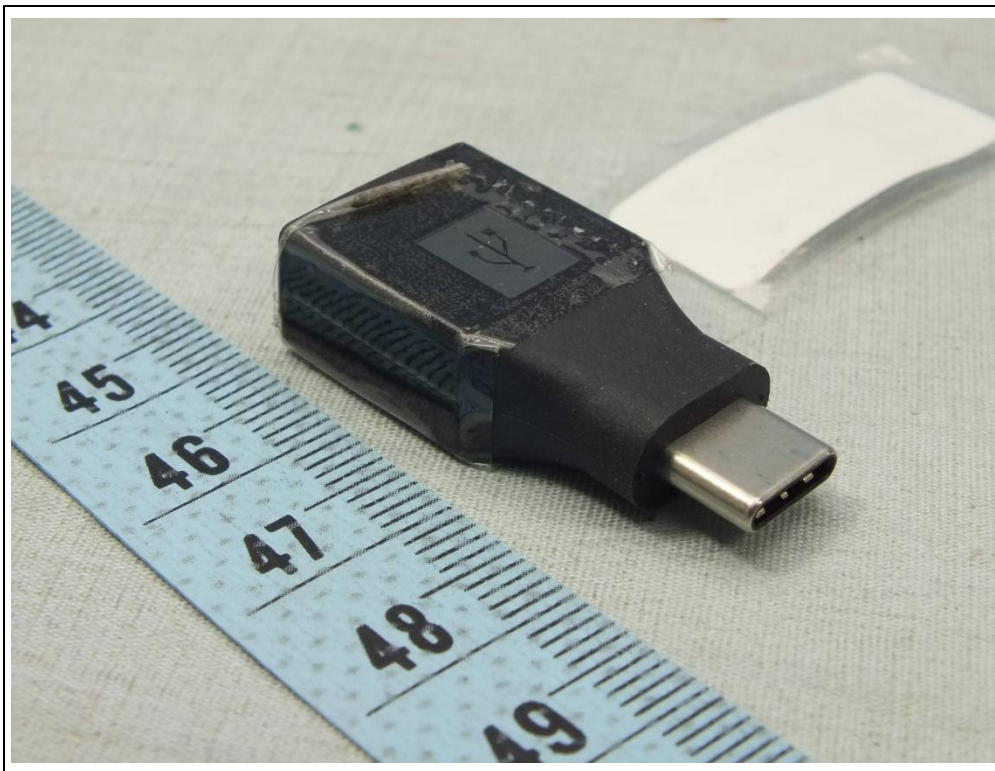

**BUREAU
VERITAS**