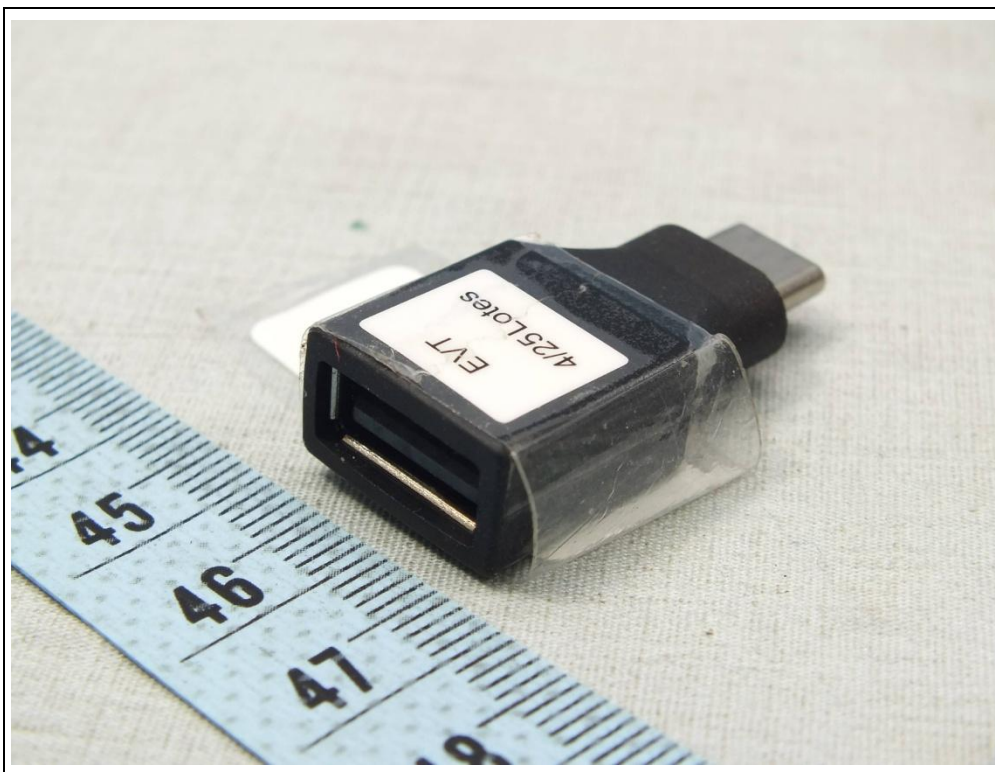

**BUREAU
VERITAS**