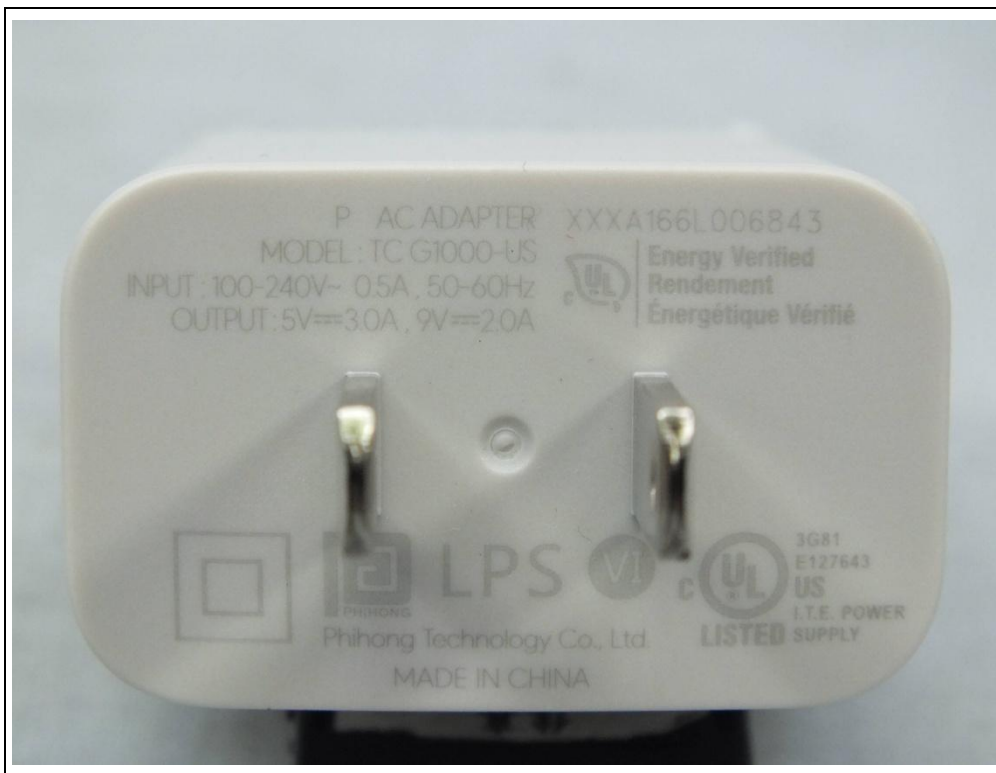

**BUREAU
VERITAS**

CONSTRUCTION PHOTOS OF EUT

The EUT has following accessories.

Product	Brand	Manufacturer	MODEL	Description
Adapter	HTC	Phihong	TC G1000-US TC G1000-EU TC G1000-UK TC G1000-AU TC G1000-IN	I/P: 100-240Vac, 0.5A O/P: 5Vdc, 3.0A / 9Vdc, 2.0A
Battery	HTC	ATL	B2PW2100	Rating: 3.85Vdc, 3450mAh Type: Li-ion
Earphone 1	HTC	Merry	MAX G100	1.1m cable
Earphone 2	HTC	Cotron	MAX G100	1.1m cable
USB Cable 1 (C to A)	HTC	Lotes	DC G100	0.95m cable
USB Cable 2 (C to C)	HTC	Lotes	CC G100	1.15m cable
USB Cable 3 (C to A)	HTC	Foxlink	DC G100	0.95m cable
USB Cable 4 (C to C)	HTC	Foxlink	CC G100	1.15m cable
LCD Panel	HTC	SDC	AMS546KD09	5.5" WQHD
CtoA-2.0 OTG adapter	HTC	Lotes	DA G100	--

**BUREAU
VERITAS**

**BUREAU
VERITAS**

**BUREAU
VERITAS**

BUREAU
VERITAS

**BUREAU
VERITAS**