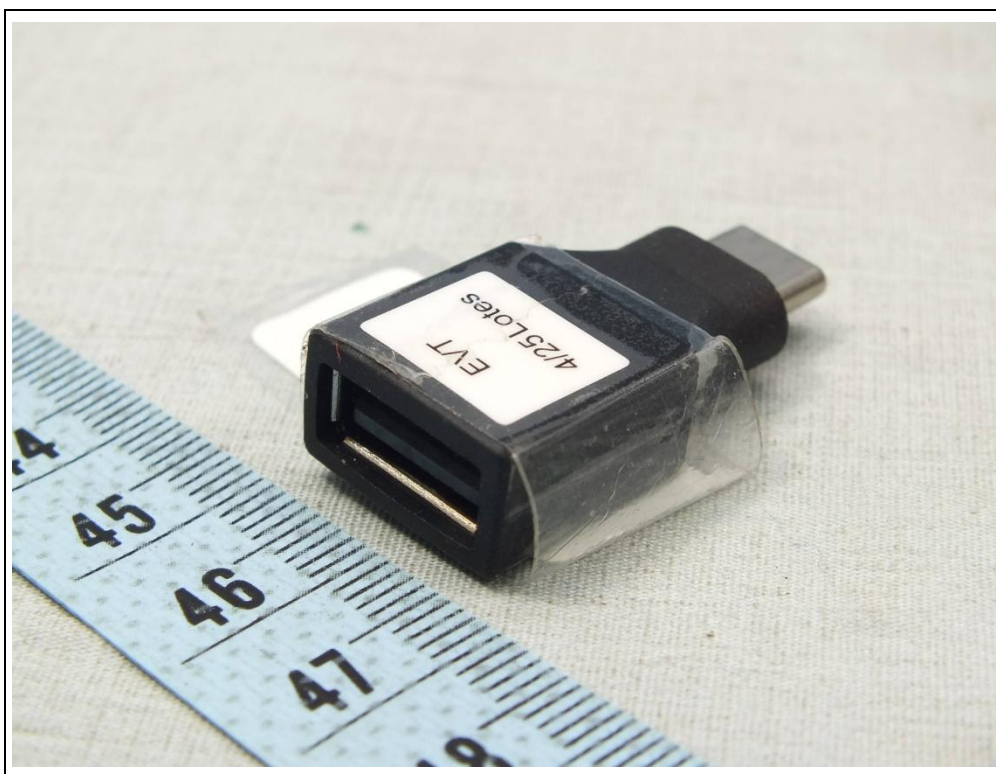

**BUREAU
VERITAS**