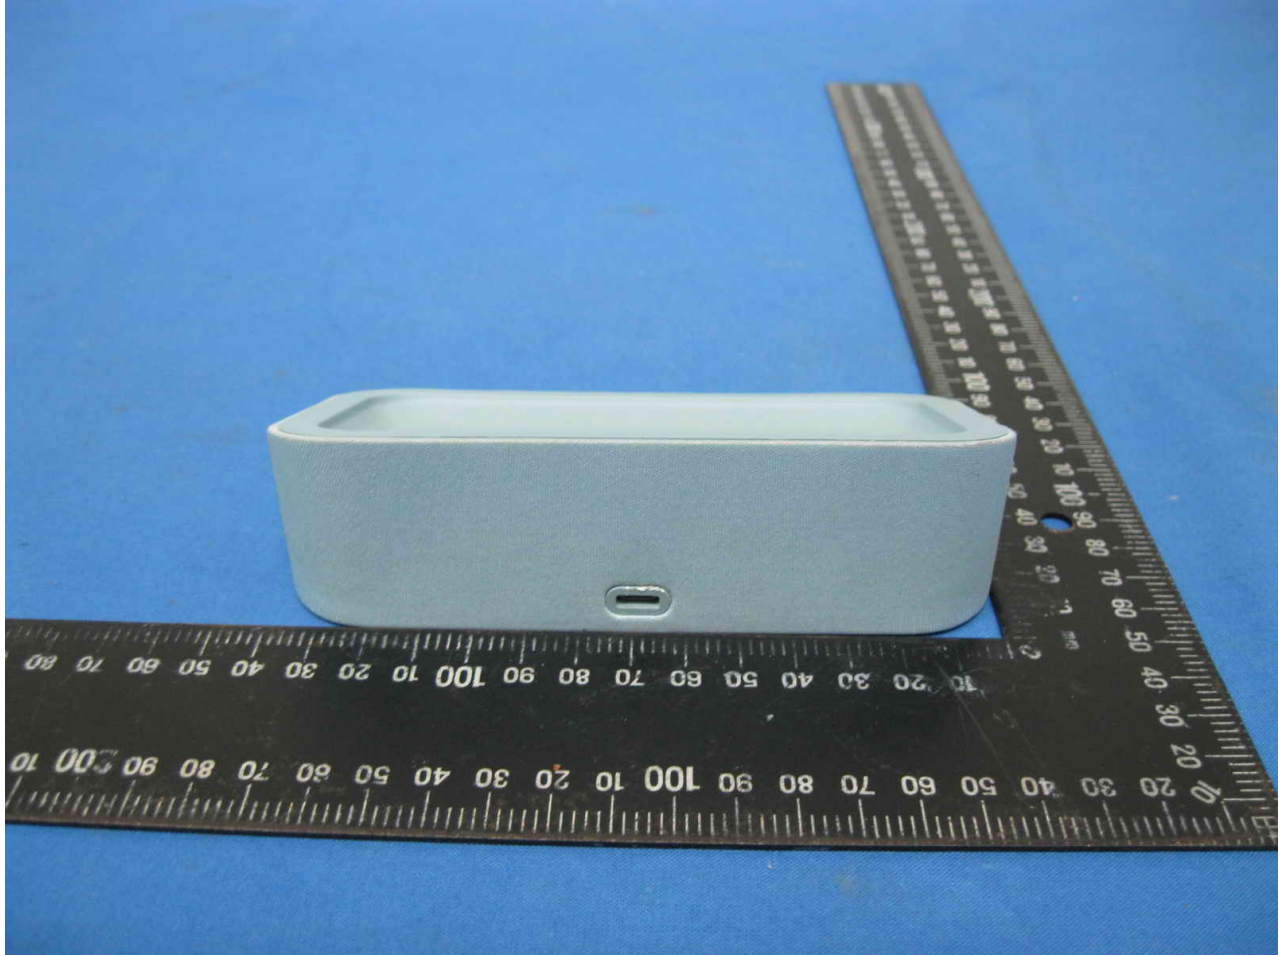

External Photo

Power Adapter Photo (Model : TC U250)

Micro USB port Photo