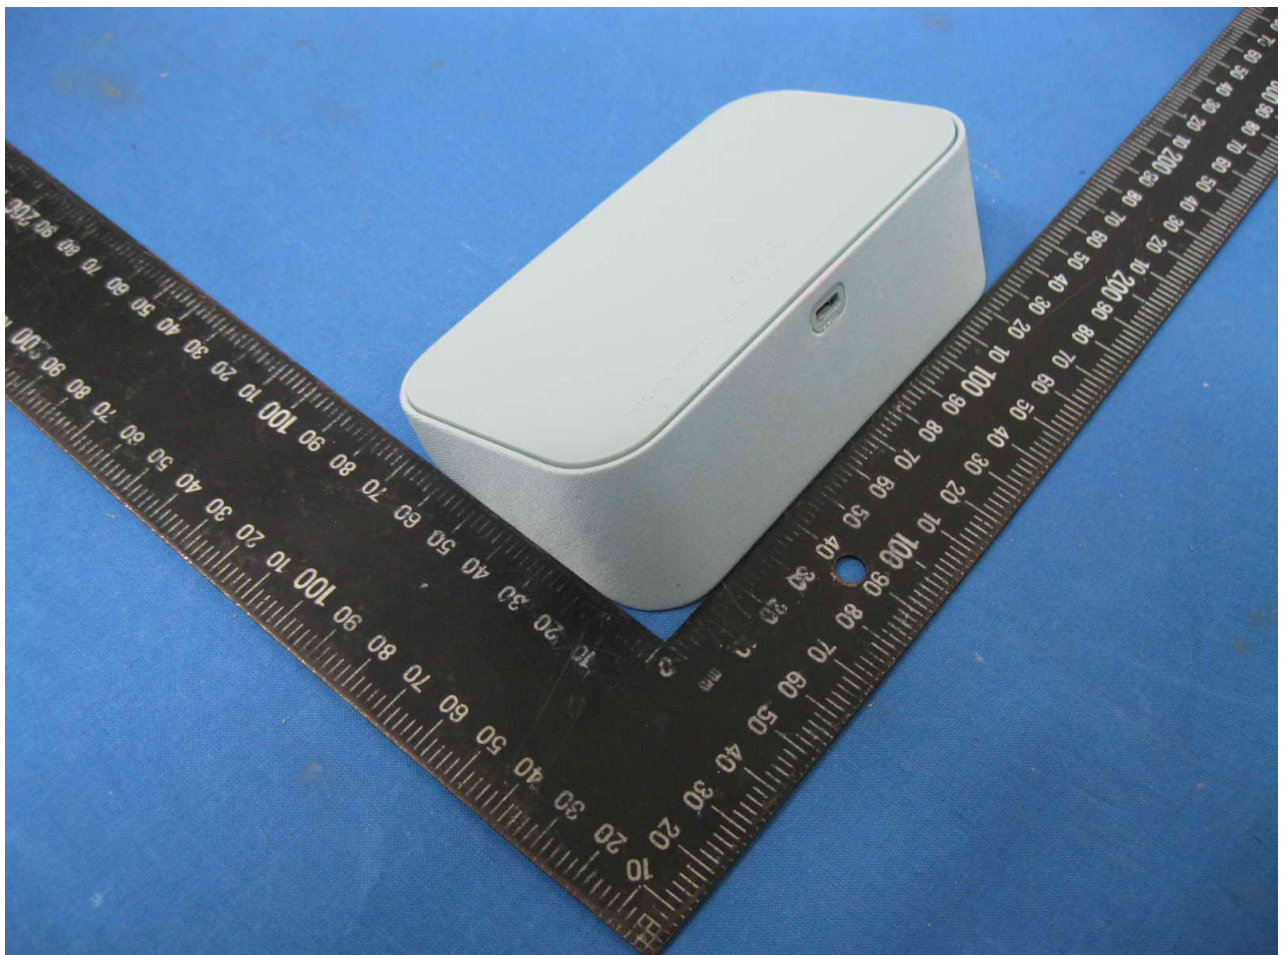

External Photo

Power Adapter Photo (Model : TC U250)

Micro USB port Photo