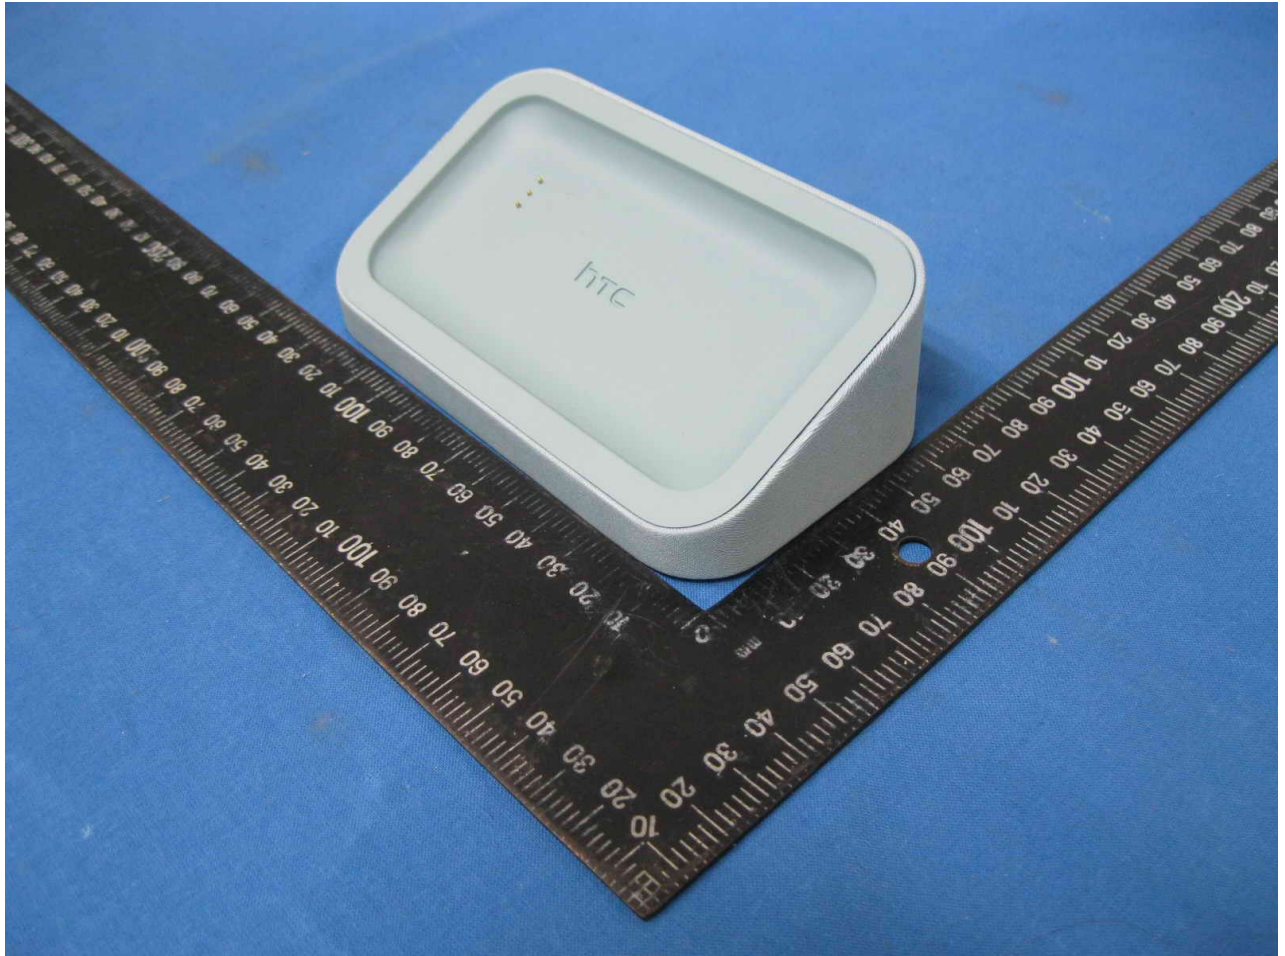

External Photo

Power Adapter Photo (Model : TC U250)

Micro USB port Photo