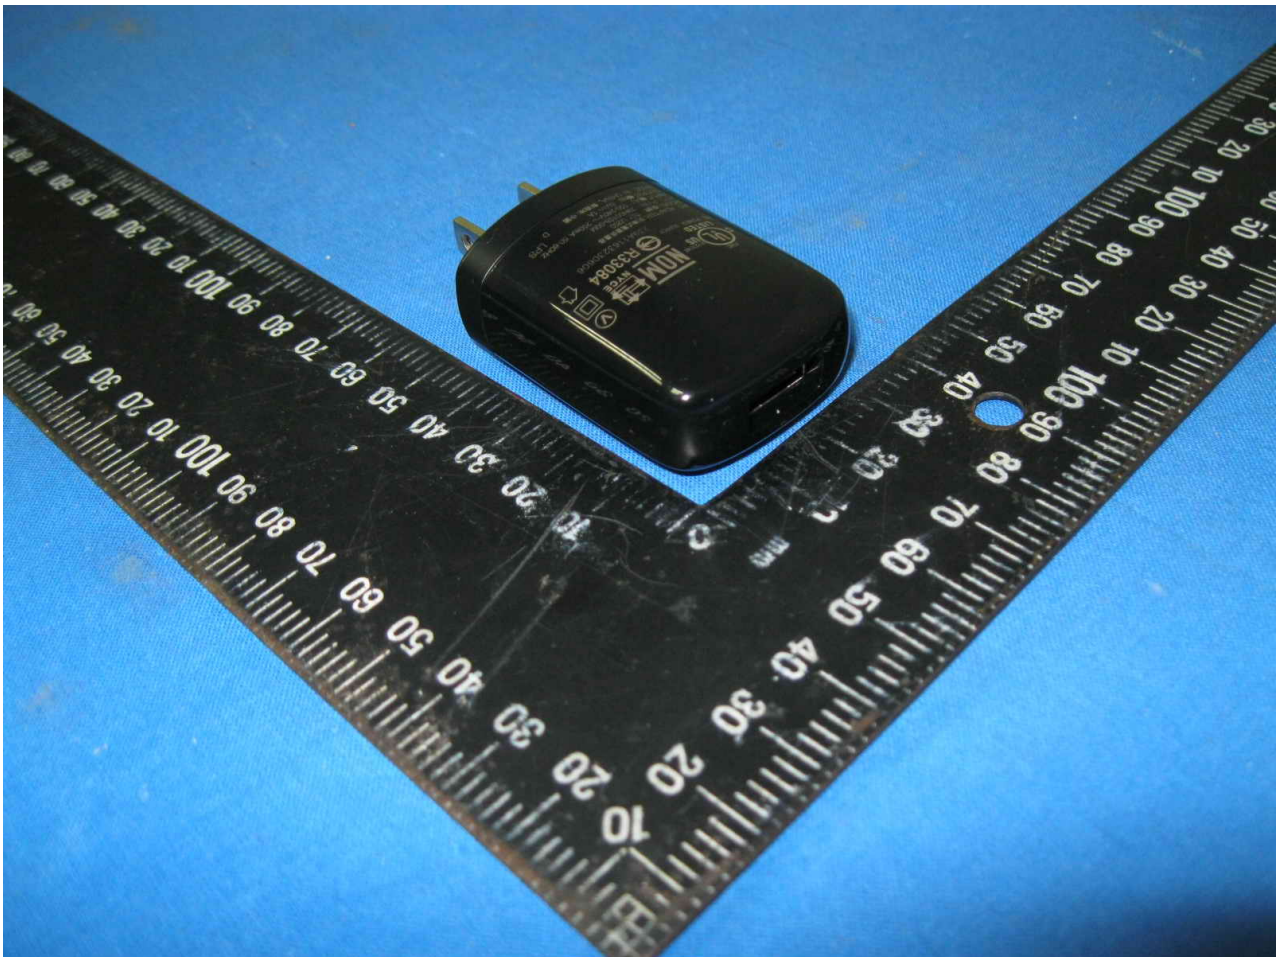

External Photo

Power Adapter Photo (Model : TC U250)

Micro USB port Photo