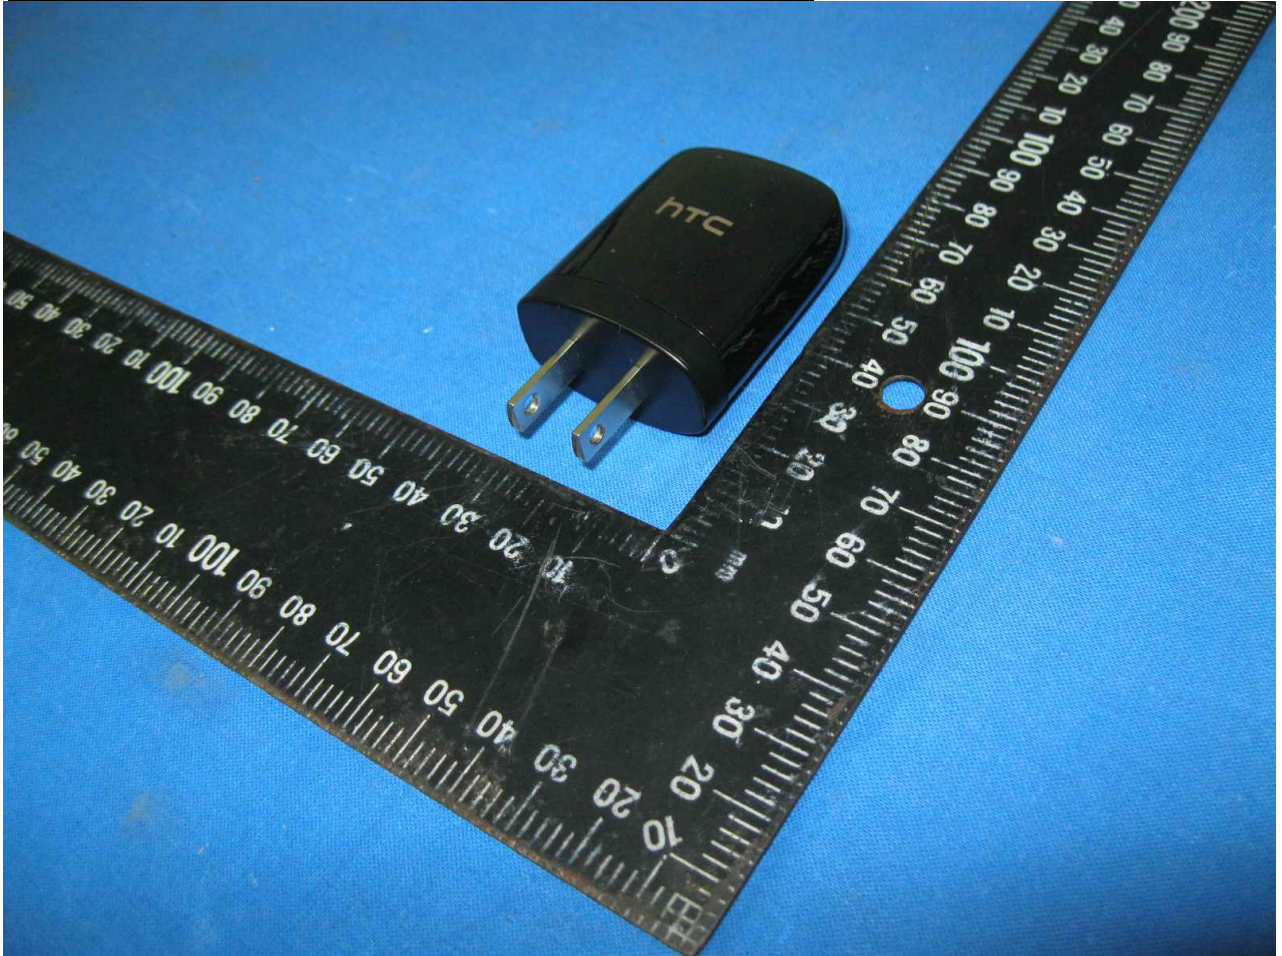

External Photo

Power Adapter Photo (Model : TC U250)

Micro USB port Photo