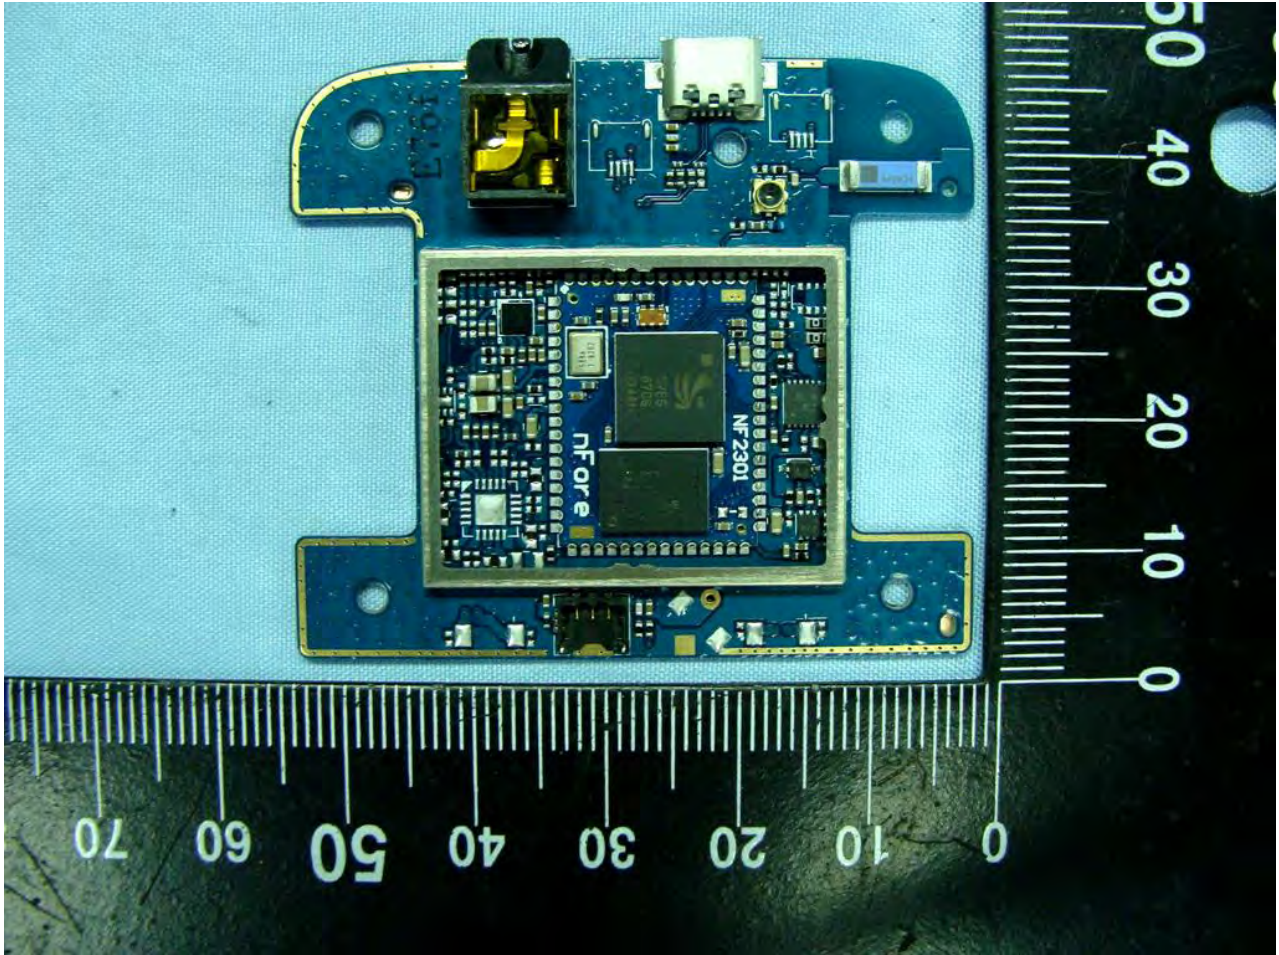

3. Internal Photograph of EUT

Model Name: CR B410

Model Name: CR B410

Model Name: CR B410

Model Name: CR B410

Model Name: CR B410

Model Name: CR B410

Bluetooth Antenna <Tx/Rx>