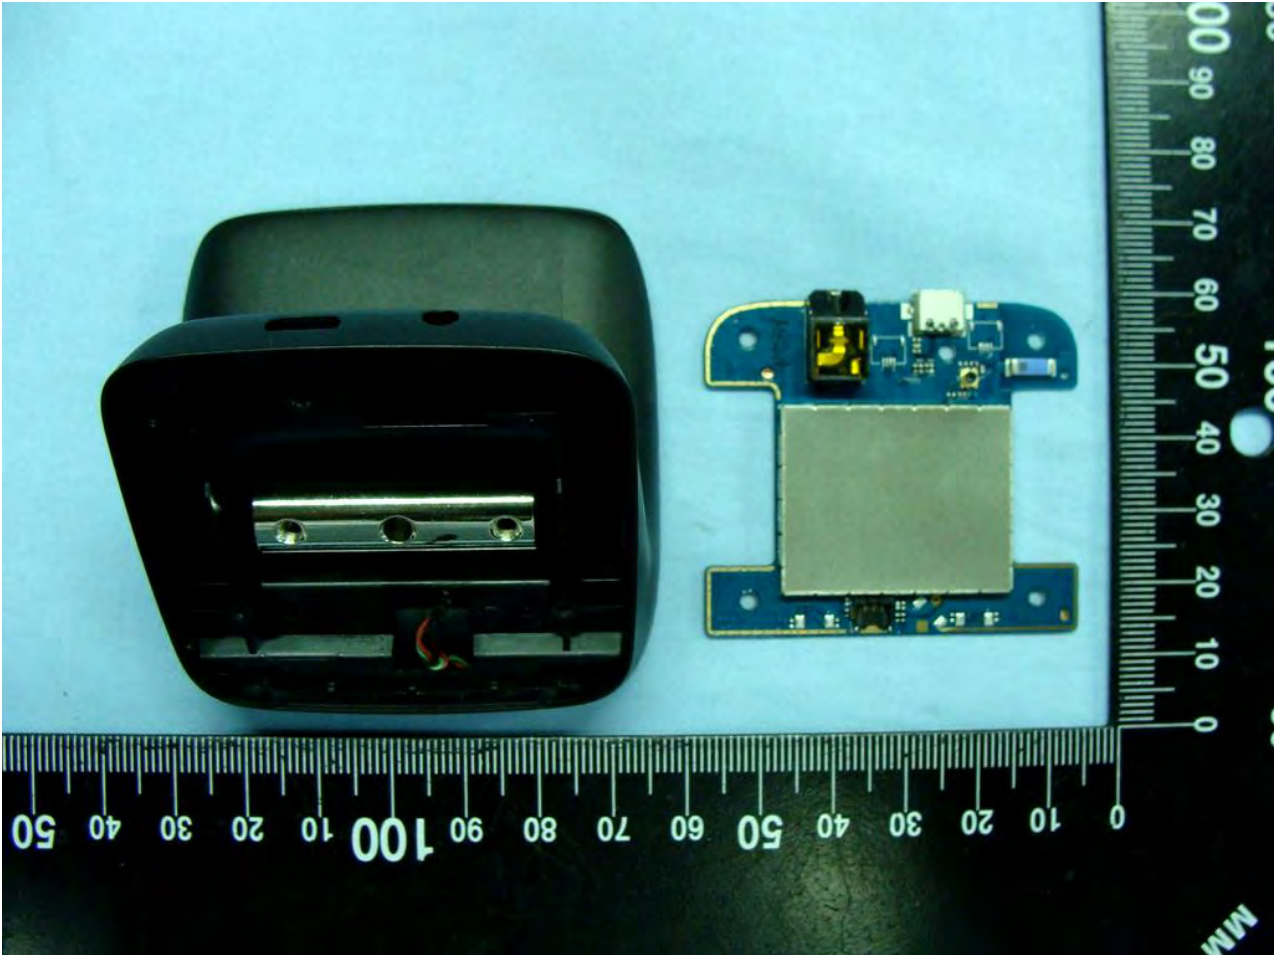

3. Internal Photograph of EUT

Model Name: CR B410

Model Name: CR B410

Model Name: CR B410

Model Name: CR B410

Model Name: CR B410

Model Name: CR B410

Bluetooth Antenna <Tx/Rx>