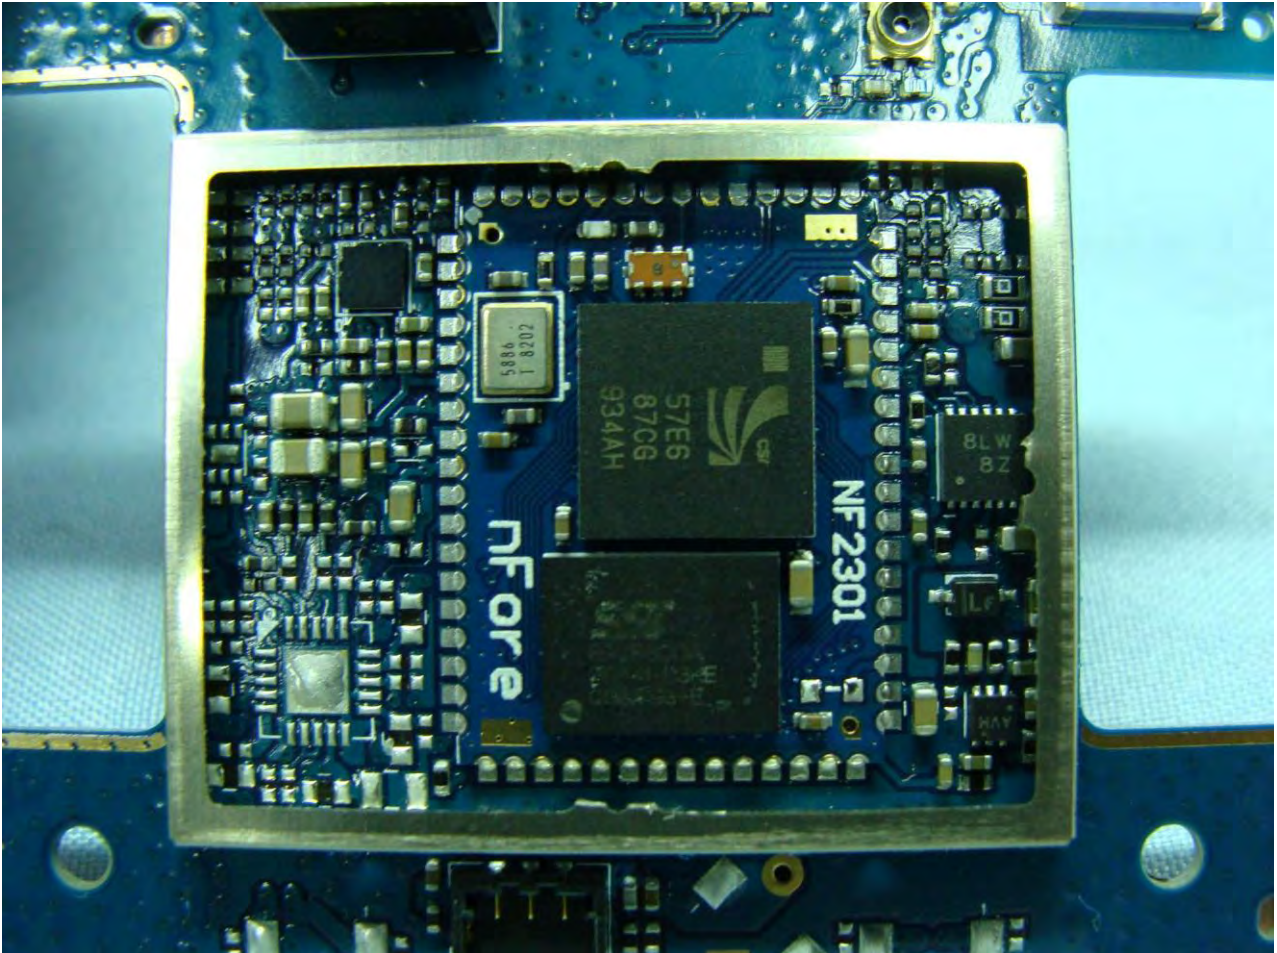

3. Internal Photograph of EUT

Model Name: CR B410

Model Name: CR B410

Model Name: CR B410

Model Name: CR B410

Model Name: CR B410

Model Name: CR B410

Bluetooth Antenna <Tx/Rx>