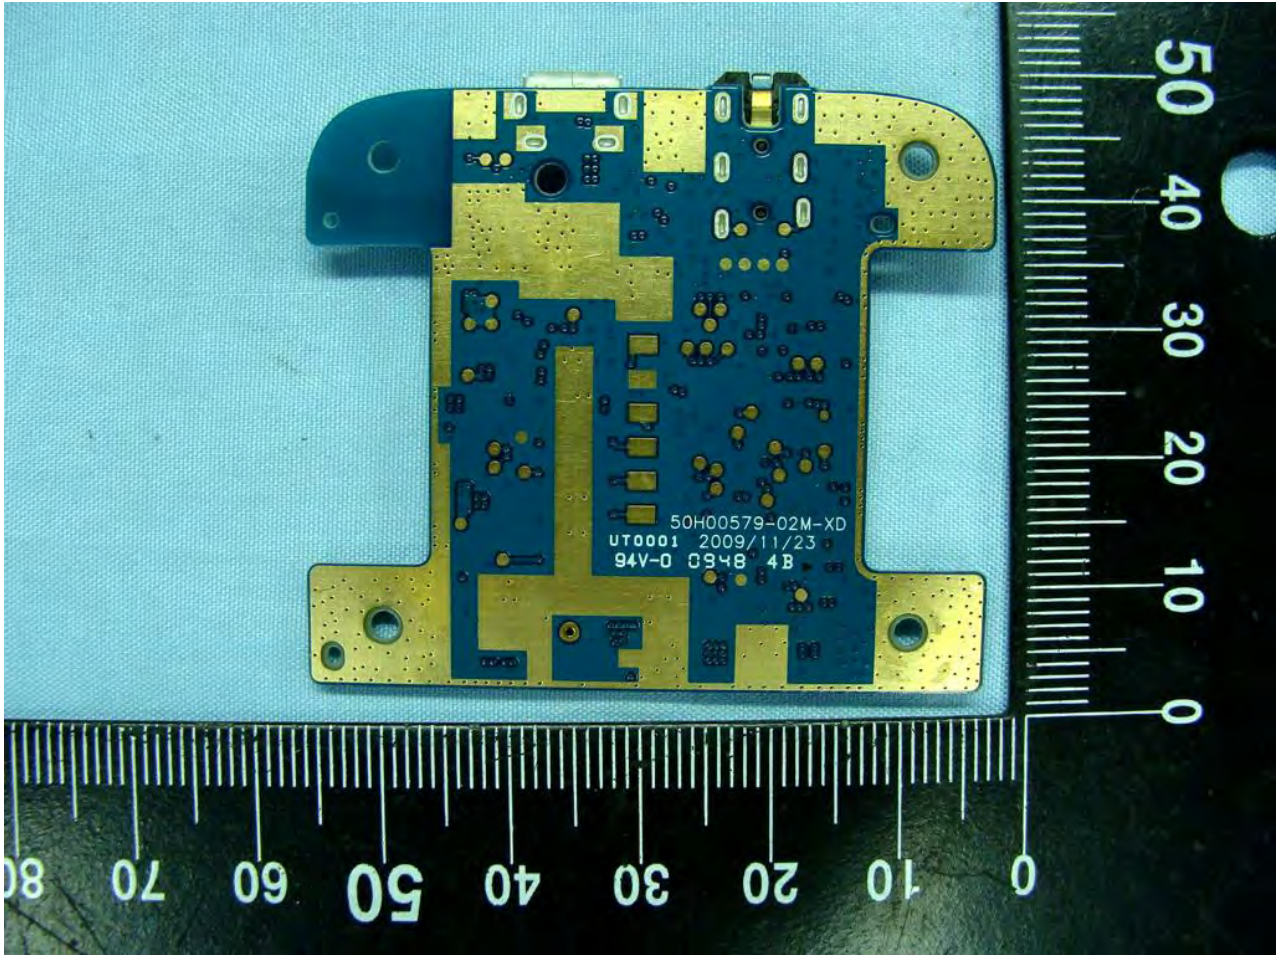

3. Internal Photograph of EUT

Model Name: CR B410

Model Name: CR B410

Model Name: CR B410

Model Name: CR B410

Model Name: CR B410

Model Name: CR B410

Bluetooth Antenna <Tx/Rx>