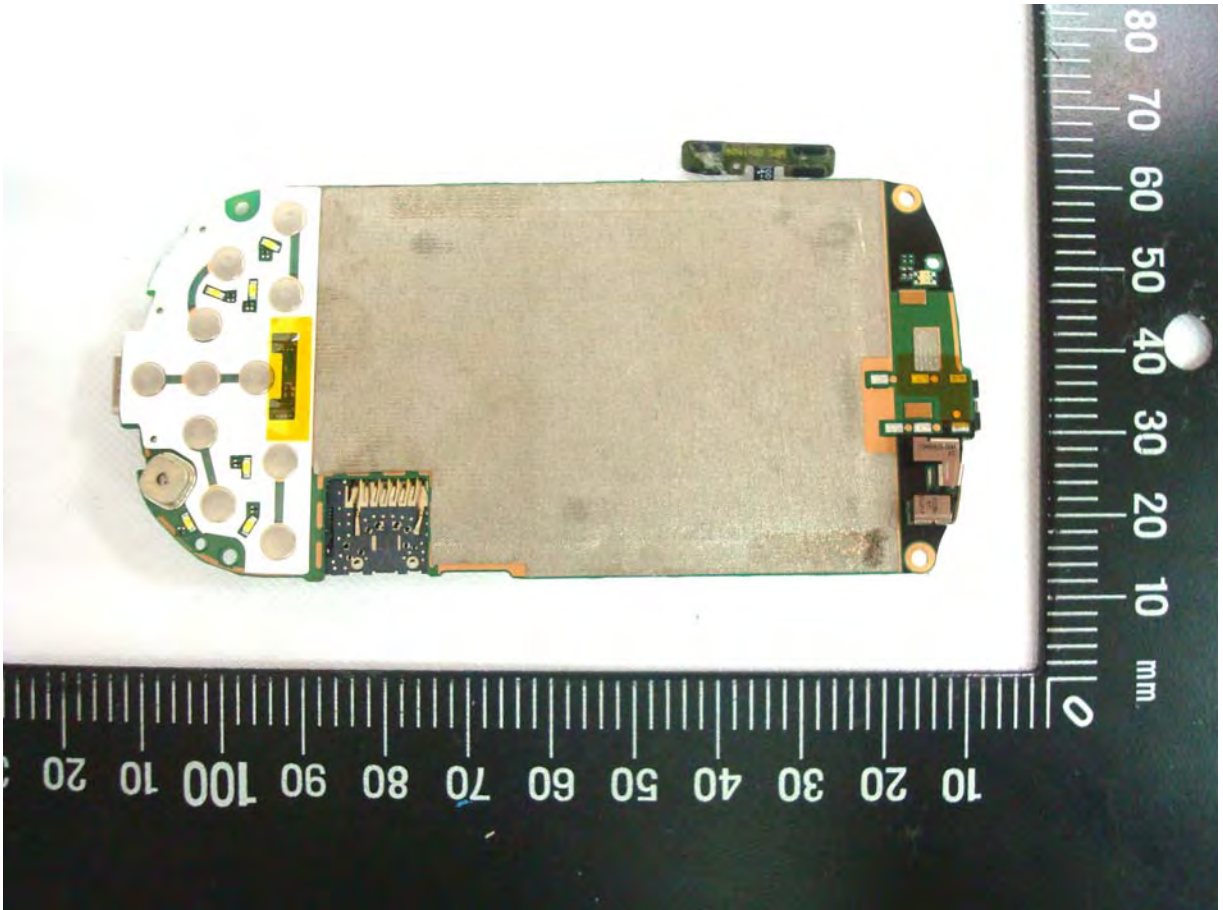

EUT Photo _ 17 of 30

EUT Photo _ 16 of 30