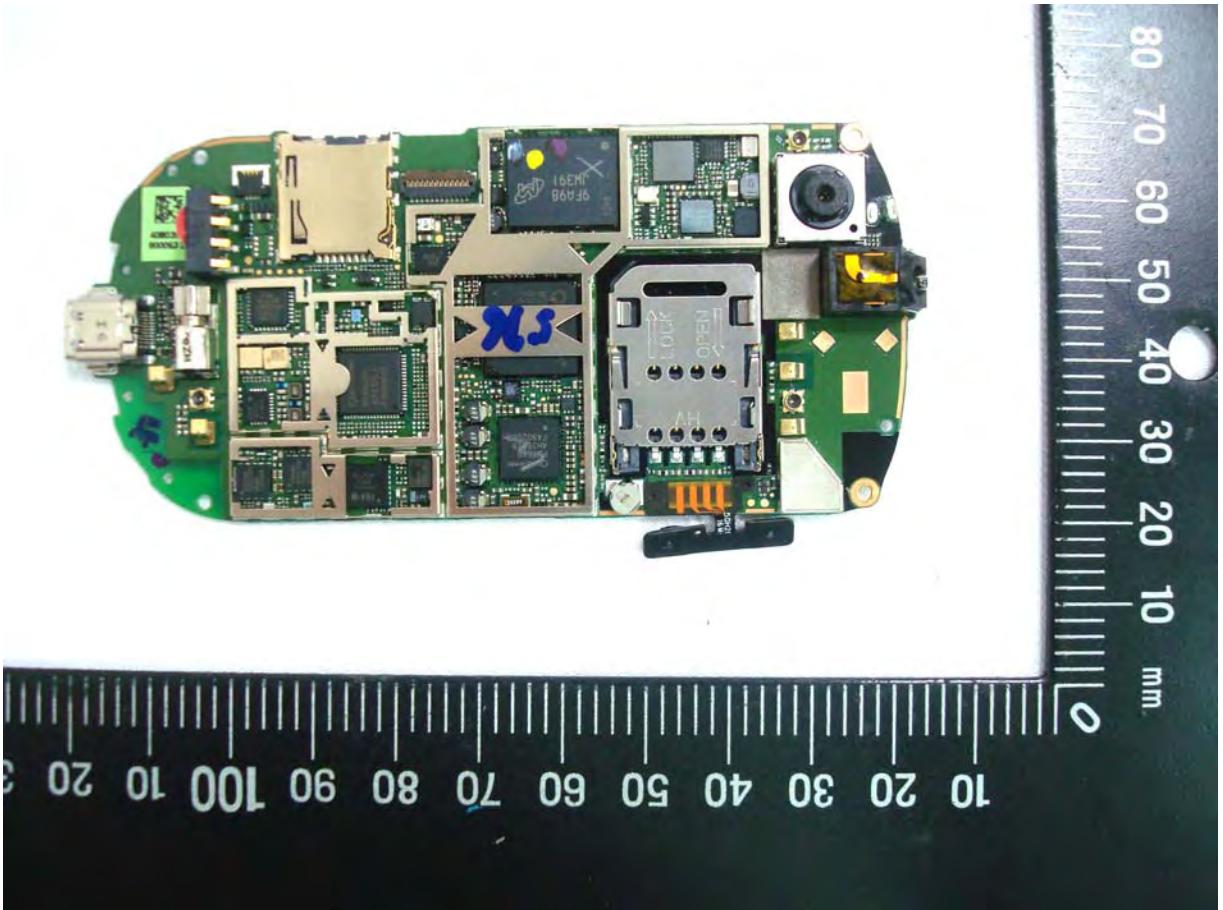

Internal Photos of EUT

Model Name: CLIC100

FCC ID: NM8CKV

EUT Photo _ 1 of 30

EUT Photo _ 2 of 30

EUT Photo _ 3 of 30

EUT Photo _ 4 of 30

EUT Photo _ 5 of 30

EUT Photo _ 6 of 30

EUT Photo _ 7 of 30

EUT Photo _ 8 of 30

EUT Photo _ 9 of 30

EUT Photo _ 10 of 30

EUT Photo _ 11 of 30

EUT Photo _ 12 of 30

EUT Photo _ 13 of 30