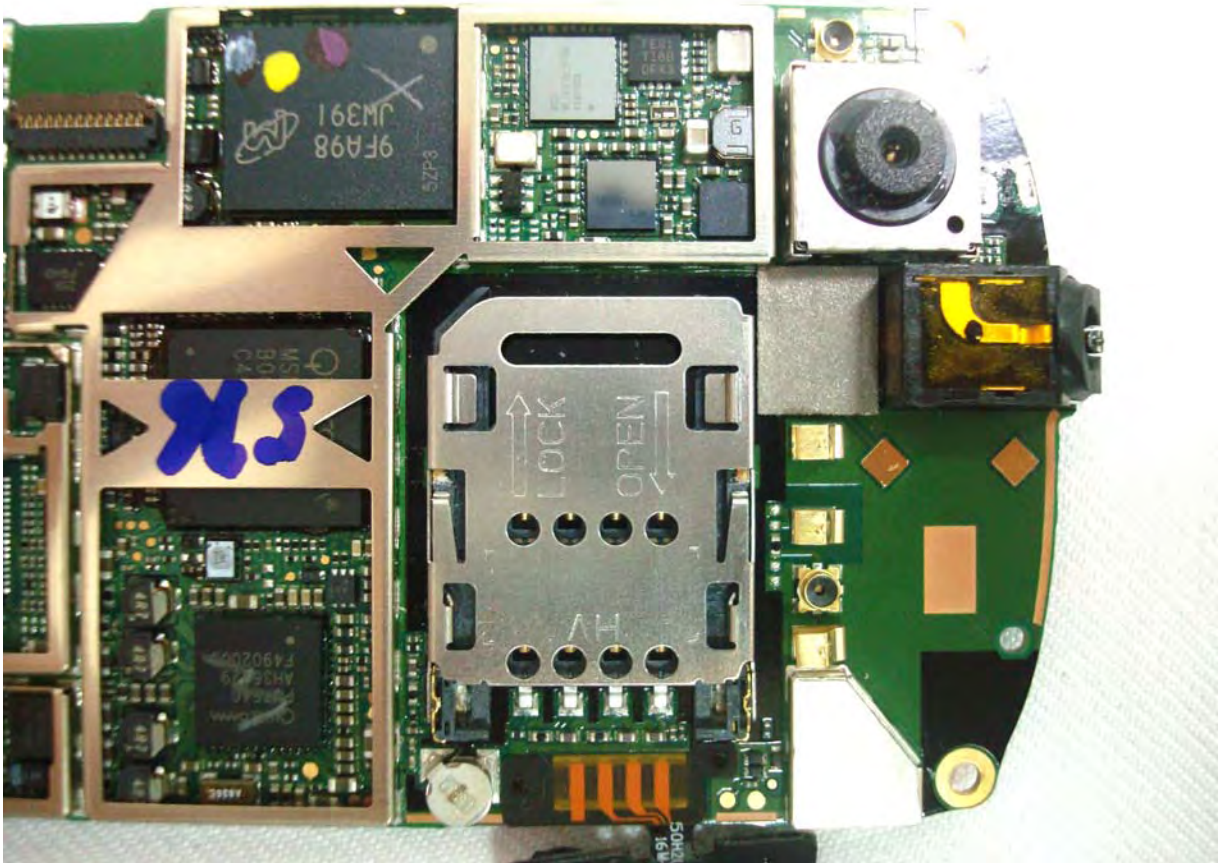

Internal Photos of EUT

Model Name: CLIC100

FCC ID: NM8CKV

EUT Photo _ 1 of 30

EUT Photo _ 2 of 30

EUT Photo _ 3 of 30

EUT Photo _ 4 of 30

EUT Photo _ 5 of 30

EUT Photo _ 6 of 30

EUT Photo _ 7 of 30

EUT Photo _ 8 of 30

EUT Photo _ 9 of 30

EUT Photo _ 10 of 30

EUT Photo _ 11 of 30

EUT Photo _ 12 of 30

EUT Photo _ 13 of 30

EUT Photo _ 14 of 30

EUT Photo _ 16 of 30

EUT Photo _ 17 of 30

EUT Photo _ 18 of 30

EUT Photo _ 19 of 30

EUT Photo _ 20 of 30

EUT Photo _ 21 of 30

EUT Photo _ 22 of 30