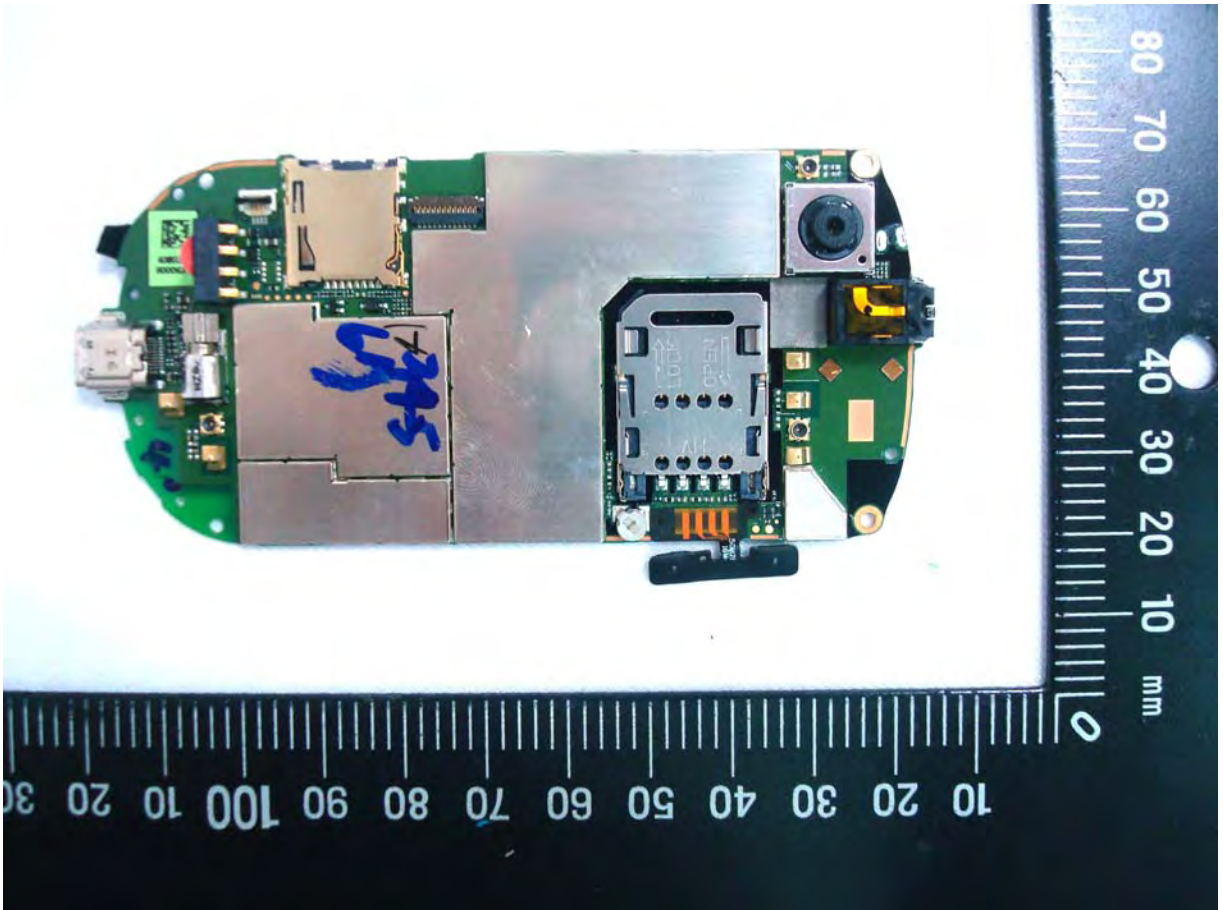

Internal Photos of EUT

Model Name: CLIC100

FCC ID: NM8CKV

EUT Photo _ 1 of 30

EUT Photo _ 2 of 30

EUT Photo _ 3 of 30

EUT Photo _ 4 of 30

EUT Photo _ 5 of 30

EUT Photo _ 6 of 30

EUT Photo _ 7 of 30

EUT Photo _ 8 of 30

EUT Photo _ 9 of 30

EUT Photo _ 10 of 30

EUT Photo _ 11 of 30

EUT Photo _ 12 of 30

EUT Photo _ 13 of 30