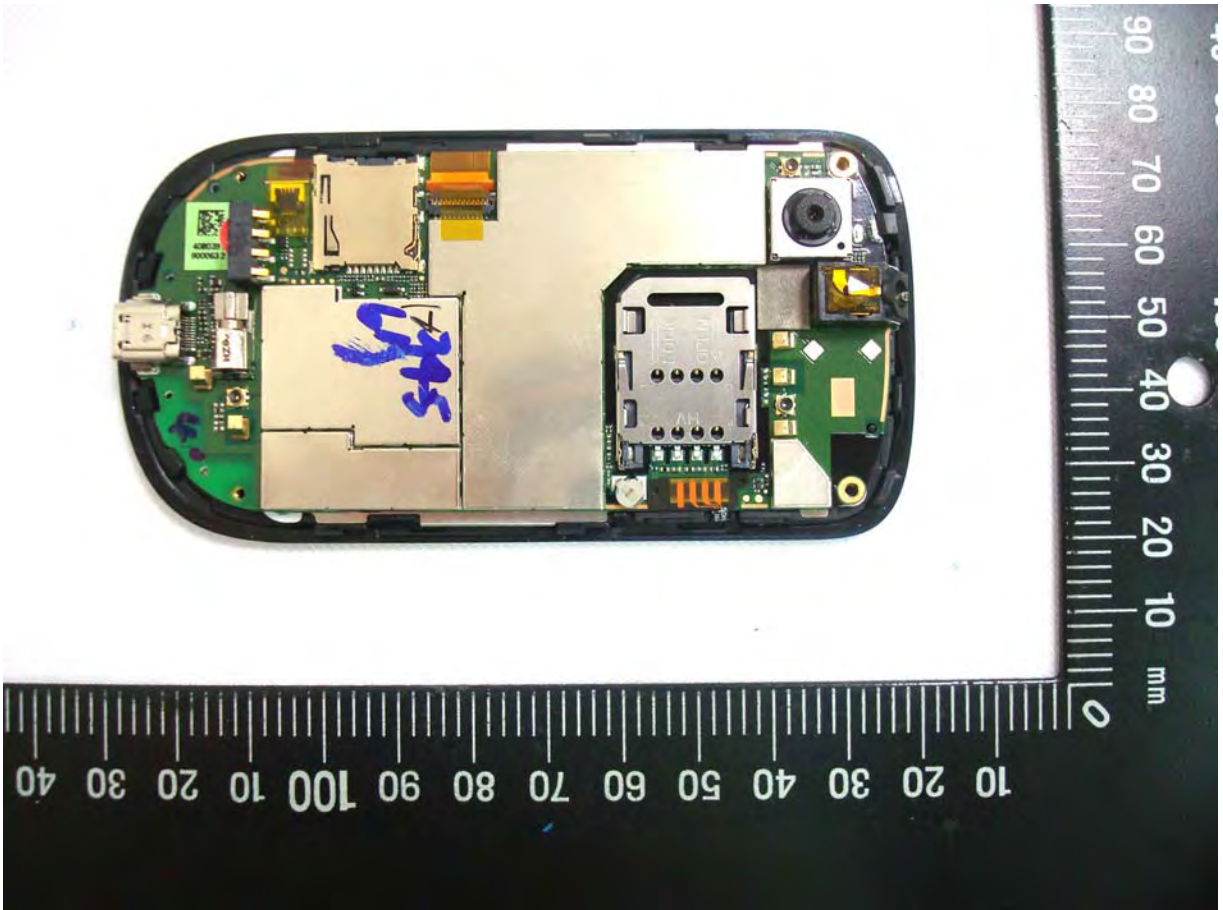

Internal Photos of EUT

Model Name: CLIC100

FCC ID: NM8CKV

EUT Photo _ 1 of 30

EUT Photo _ 2 of 30

EUT Photo _ 3 of 30

EUT Photo _ 4 of 30

EUT Photo _ 5 of 30

EUT Photo _ 6 of 30

EUT Photo _ 7 of 30

EUT Photo _ 8 of 30

EUT Photo _ 9 of 30

EUT Photo _ 10 of 30

EUT Photo _ 11 of 30

EUT Photo _ 12 of 30

EUT Photo _ 13 of 30