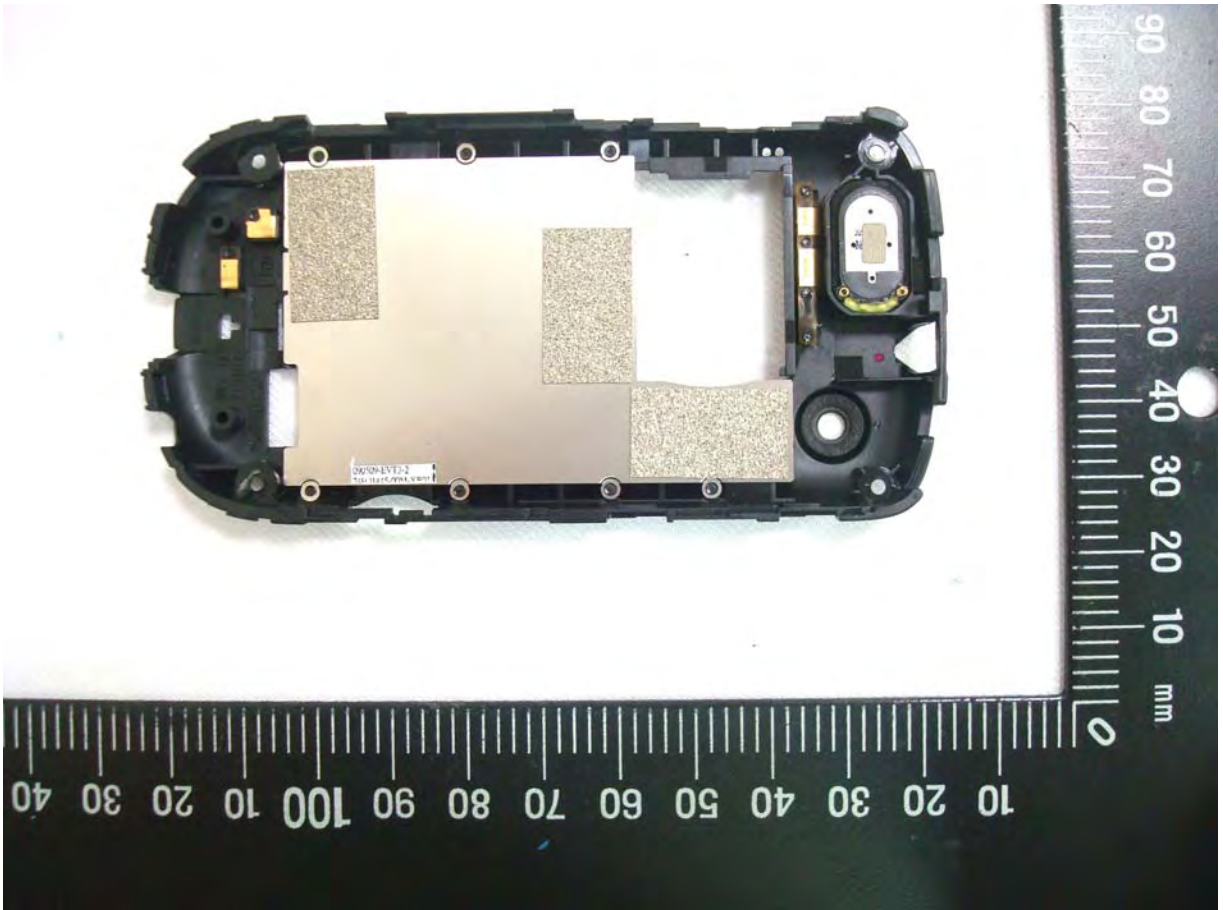

Internal Photos of EUT

Model Name: CLIC100

FCC ID: NM8CKV

EUT Photo _ 1 of 30

EUT Photo _ 2 of 30

EUT Photo _ 3 of 30

EUT Photo _ 4 of 30

EUT Photo _ 5 of 30

EUT Photo _ 6 of 30

EUT Photo _ 7 of 30

EUT Photo _ 8 of 30

EUT Photo _ 9 of 30

EUT Photo _ 10 of 30

EUT Photo _ 11 of 30

EUT Photo _ 12 of 30

EUT Photo _ 13 of 30