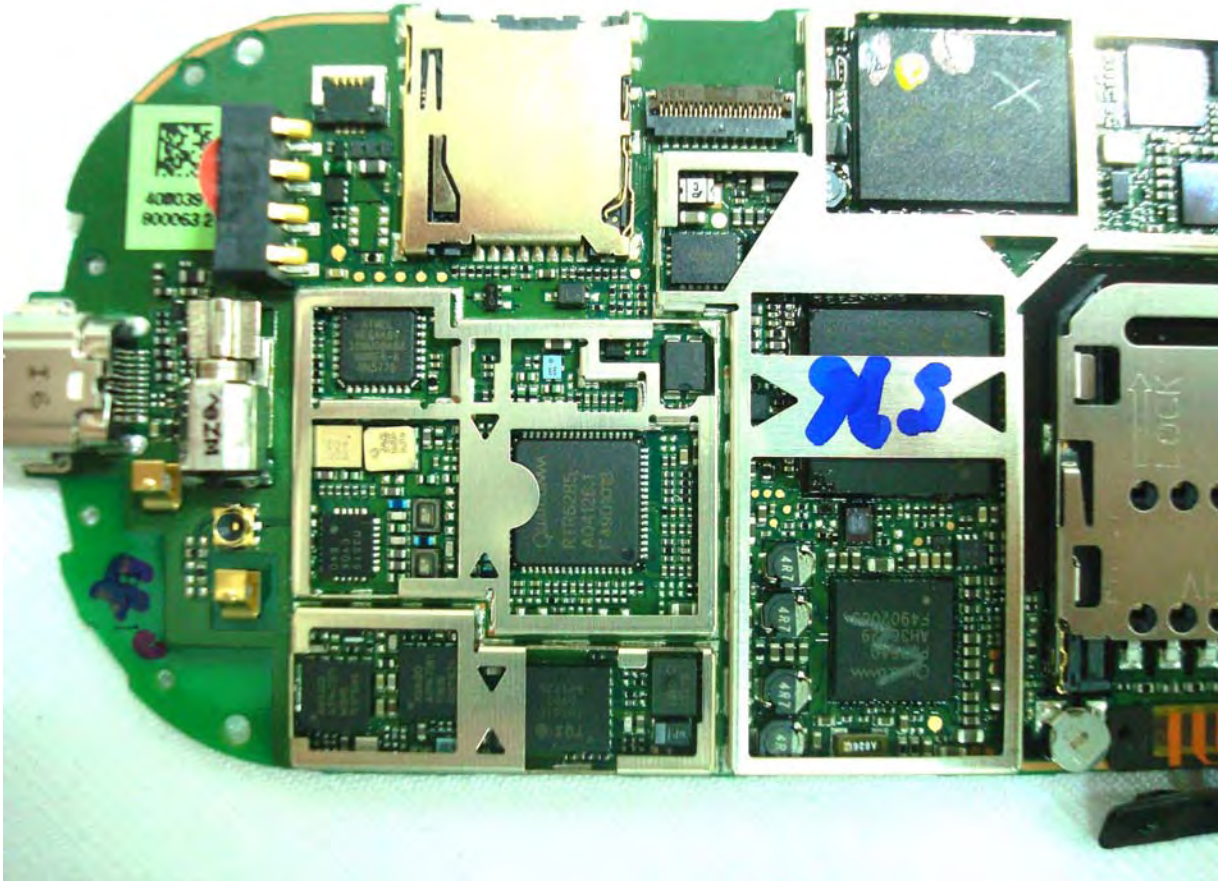

Internal Photos of EUT

Model Name: CLIC100

FCC ID: NM8CKV

EUT Photo _ 1 of 30

EUT Photo _ 2 of 30

EUT Photo _ 3 of 30

EUT Photo _ 4 of 30

EUT Photo _ 5 of 30

EUT Photo _ 6 of 30

EUT Photo _ 7 of 30

EUT Photo _ 8 of 30

EUT Photo _ 9 of 30

EUT Photo _ 10 of 30

EUT Photo _ 11 of 30

EUT Photo _ 12 of 30

EUT Photo _ 13 of 30

EUT Photo _ 14 of 30

EUT Photo _ 16 of 30

EUT Photo _ 17 of 30

EUT Photo _ 18 of 30

EUT Photo _ 19 of 30

EUT Photo _ 20 of 30

EUT Photo _ 21 of 30

EUT Photo _ 22 of 30