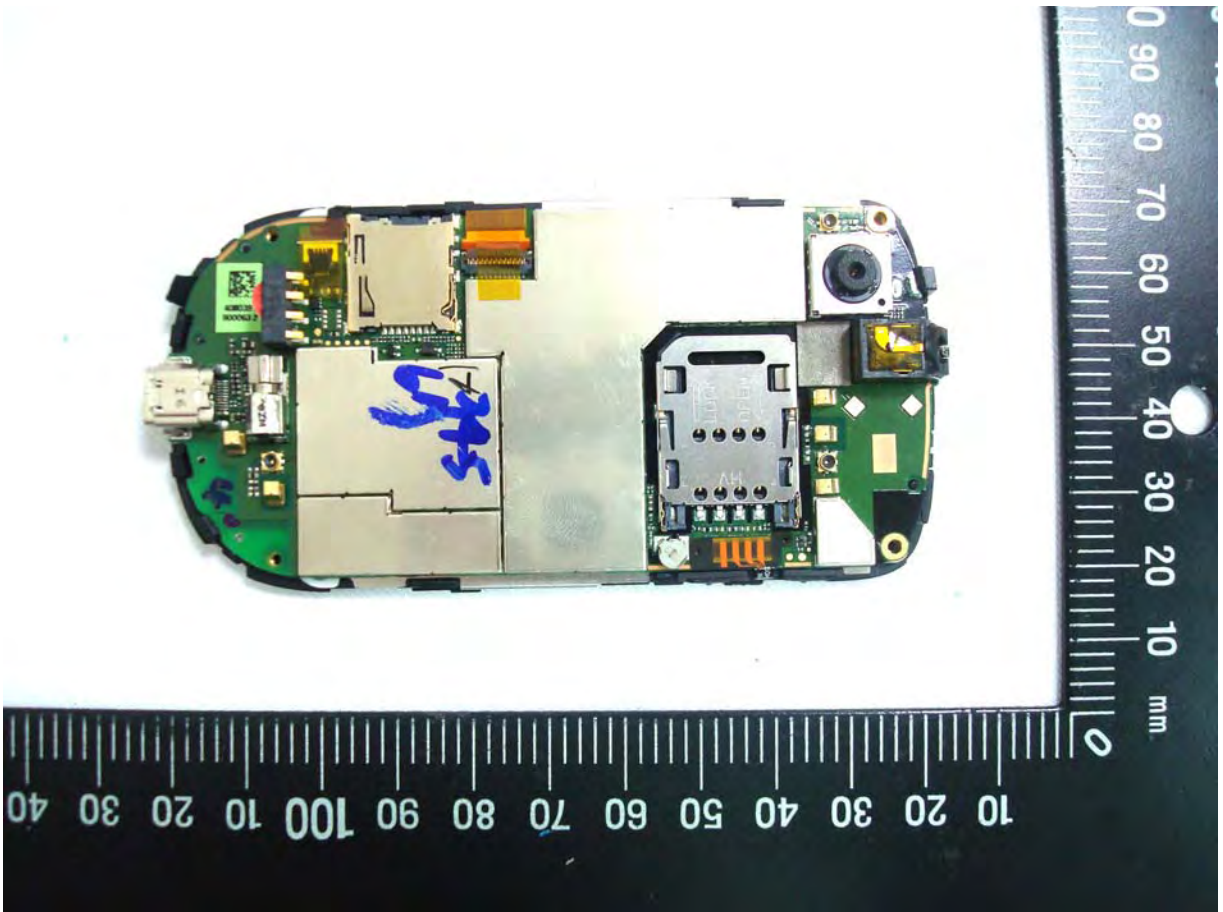

Internal Photos of EUT

Model Name: CLIC100

FCC ID: NM8CKV

EUT Photo _ 1 of 30

EUT Photo _ 2 of 30

EUT Photo _ 3 of 30

EUT Photo _ 4 of 30

EUT Photo _ 5 of 30

EUT Photo _ 6 of 30

EUT Photo _ 7 of 30

EUT Photo _ 8 of 30

EUT Photo _ 9 of 30

EUT Photo _ 10 of 30

EUT Photo _ 11 of 30

EUT Photo _ 12 of 30

EUT Photo _ 13 of 30