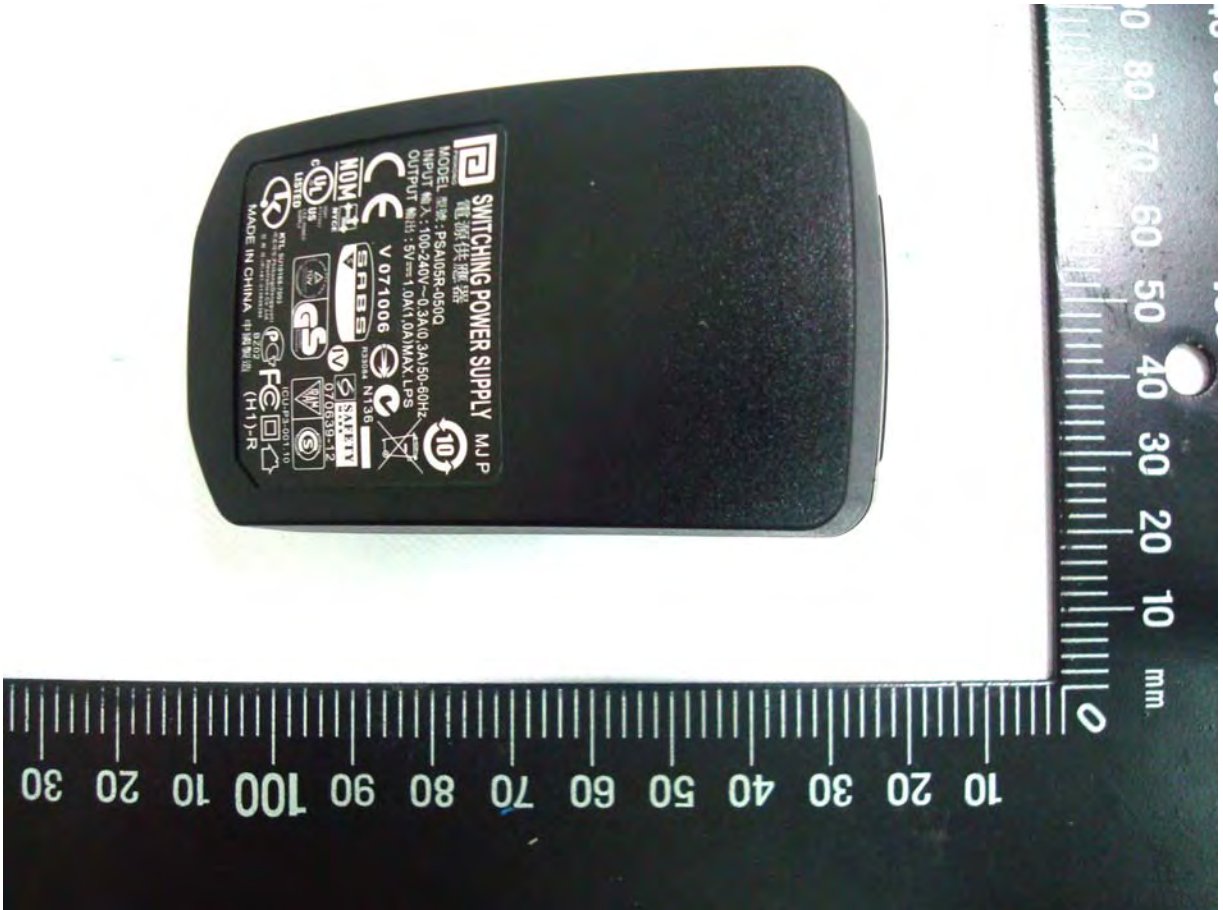

External Photos of EUT

Model Name: CLIC100

FCC ID: NM8CKV

EUT Photo _ 1 of 11

EUT Photo _ 2 of 11

EUT Photo _ 3 of 11

EUT Photo _ 4 of 11

EUT Photo _ 5 of 11

EUT Photo _ 6 of 11

EUT Photo _ 7 of 11

EUT Photo _ 8 of 11

EUT Photo _9 of 11

EUT Photo _ 10 of 11

EUT Photo _ 11 of 11