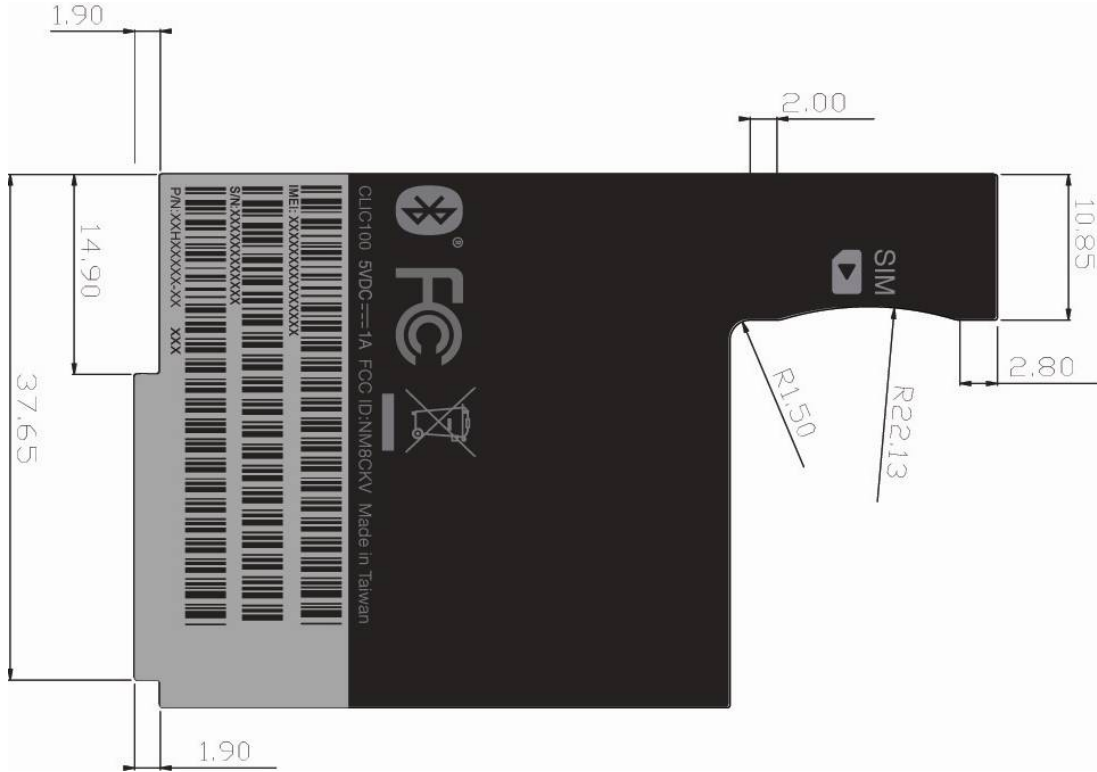

SAMPLE LABEL

Model Name: CLIC100

FCC ID: NM8CKV

Label Format:

Label Position:

Equipment Label

Back View