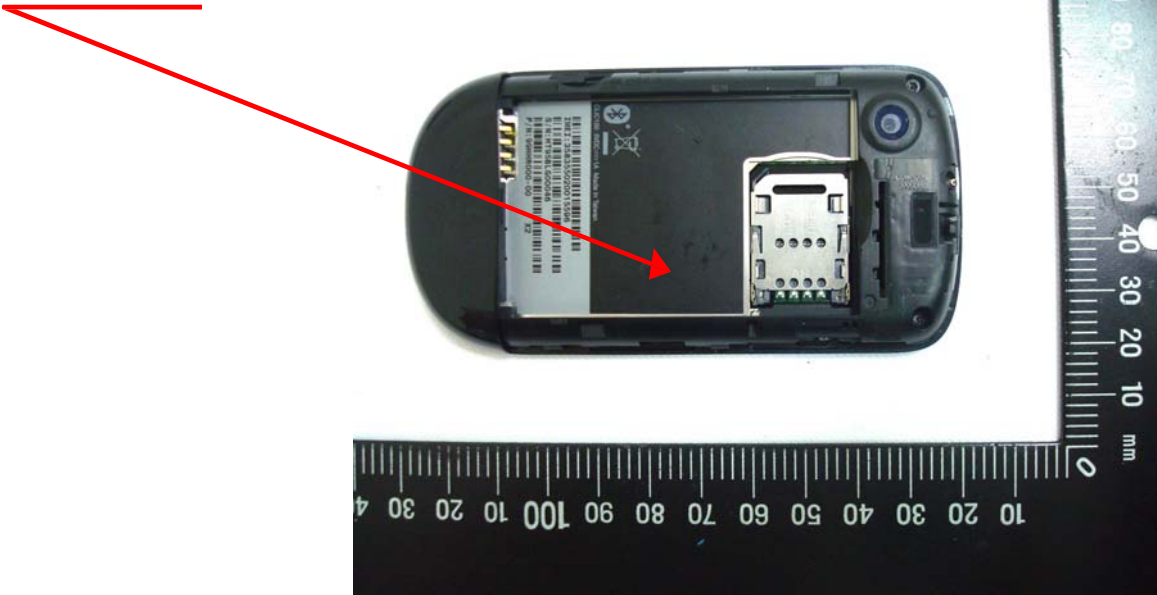

SAMPLE LABEL

Model Name: CLIC100

FCC ID: NM8CKV

Label Format:

Label Position:

Equipment Label

Back View