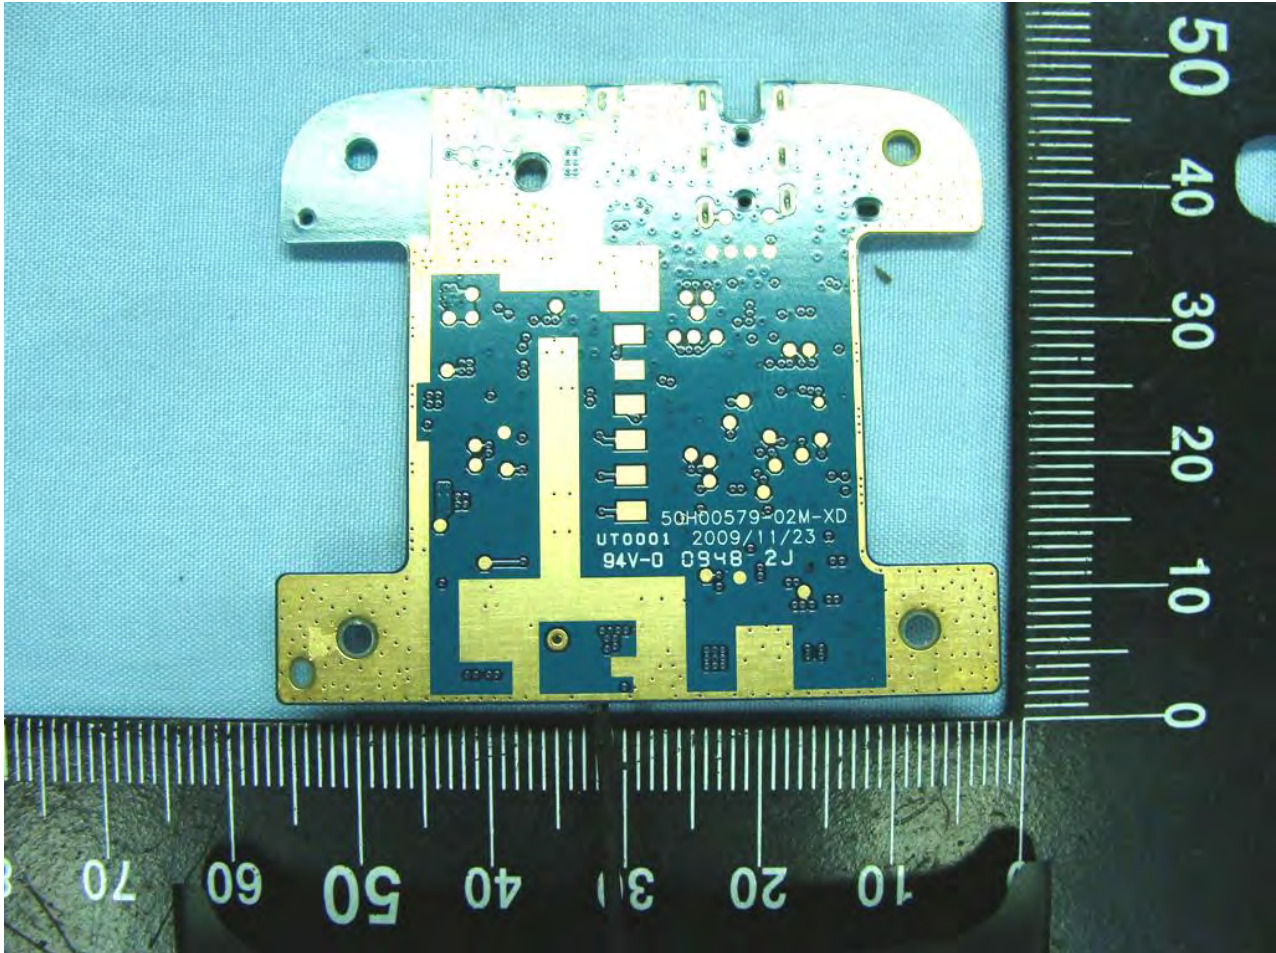

3. Internal Photograph of EUT

Model Name: CK B410

Model Name: CK B410

Model Name: CK B410

Model Name: CK B410

Model Name: CK B410

Model Name: CK B410

Bluetooth Antenna <Tx/Rx>