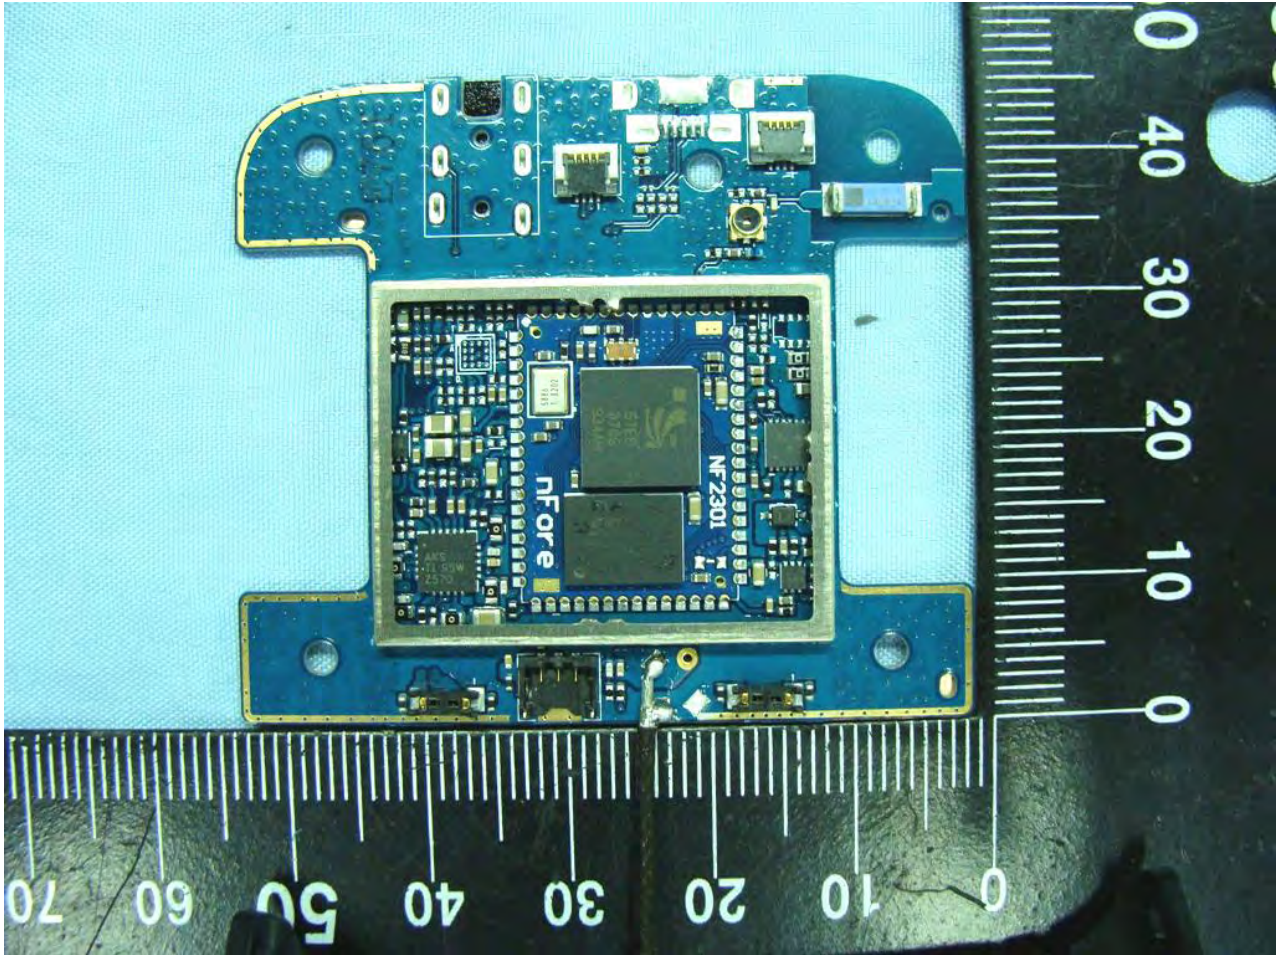

3. Internal Photograph of EUT

Model Name: CK B410

Model Name: CK B410

Model Name: CK B410

Model Name: CK B410

Model Name: CK B410

Model Name: CK B410

Bluetooth Antenna <Tx/Rx>