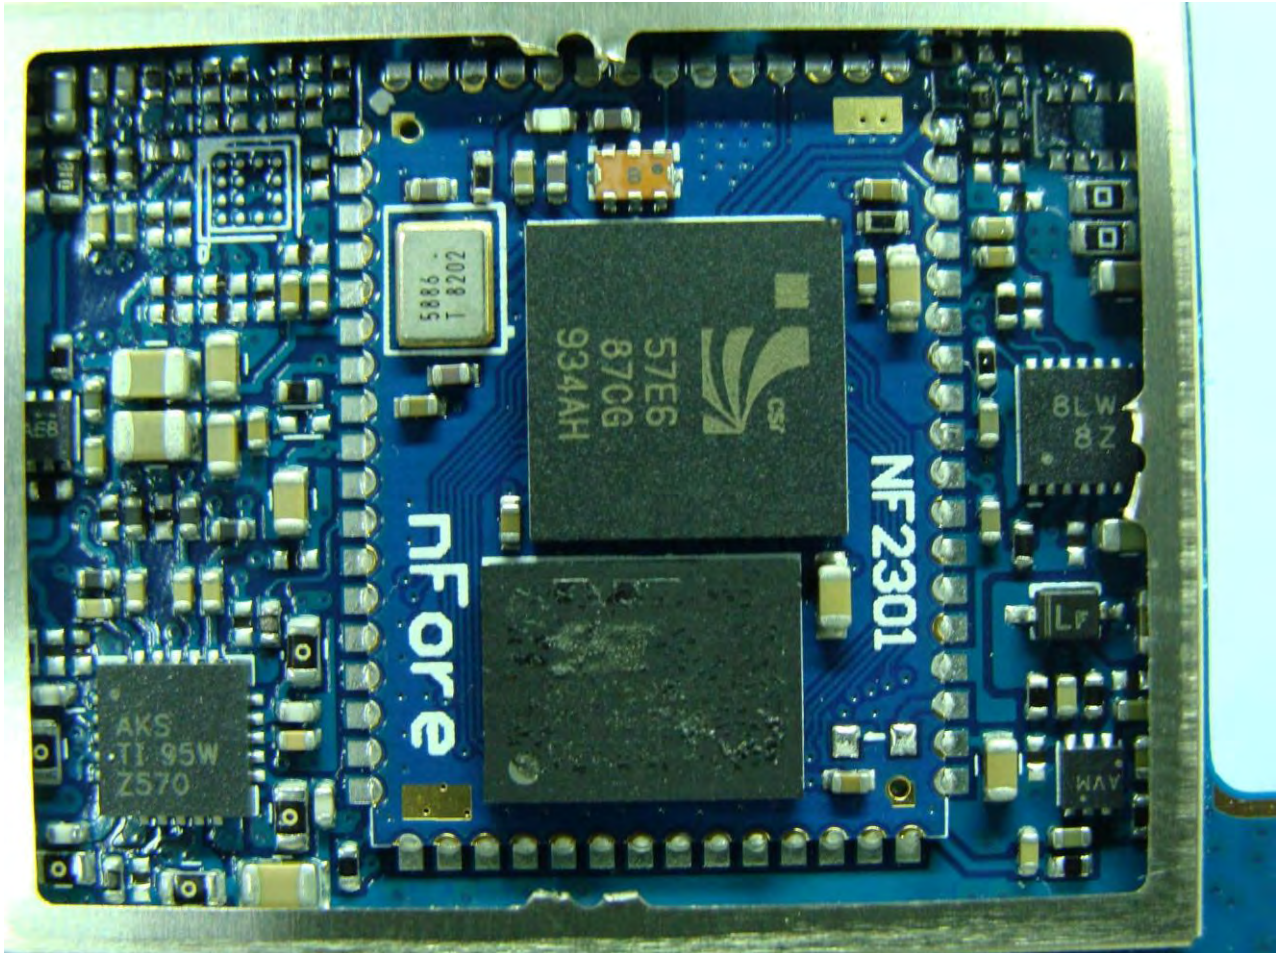

3. Internal Photograph of EUT

Model Name: CK B410

Model Name: CK B410

Model Name: CK B410

Model Name: CK B410

Model Name: CK B410

Model Name: CK B410

Bluetooth Antenna <Tx/Rx>