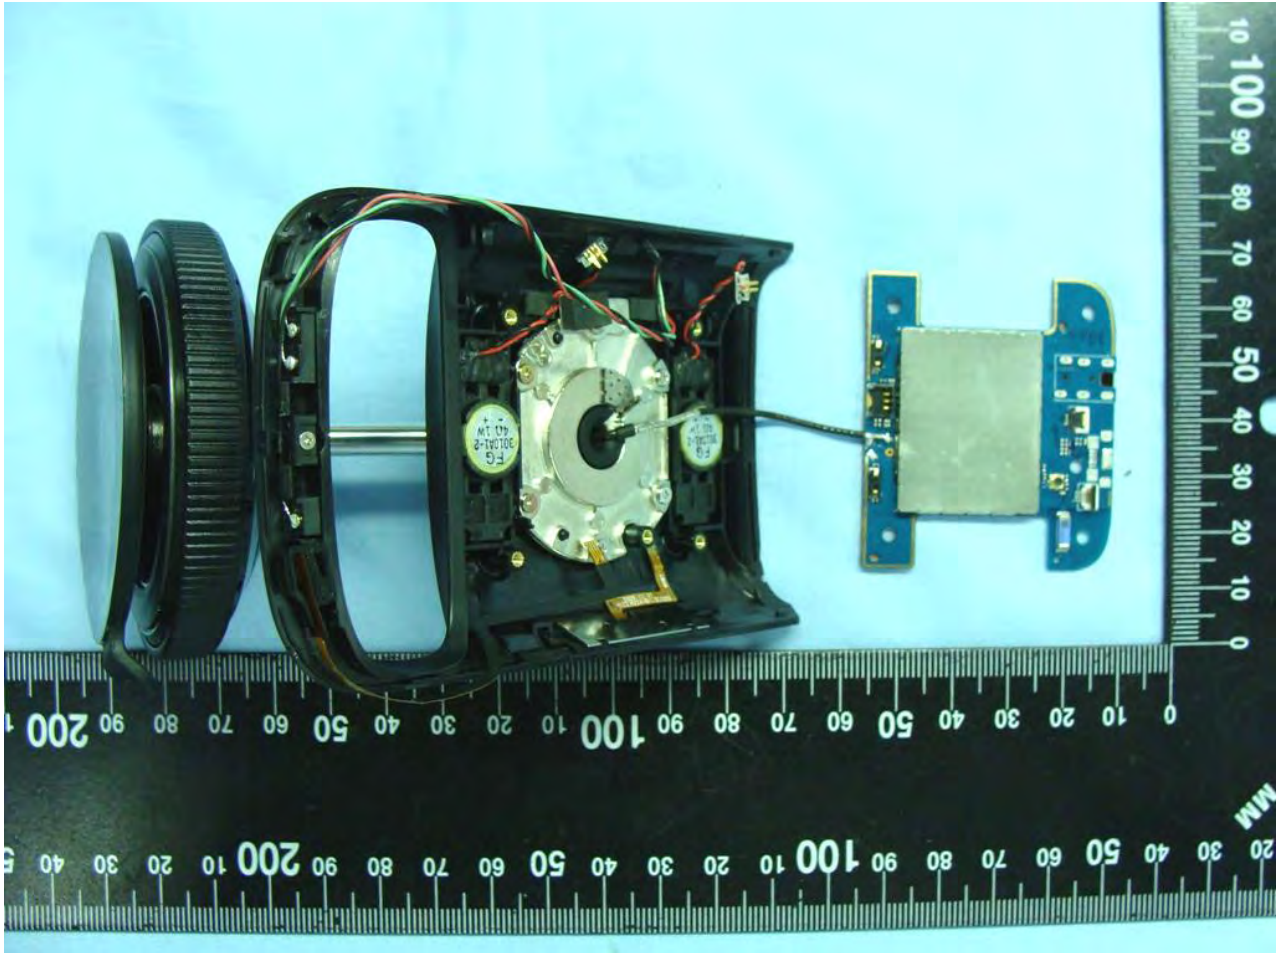

3. Internal Photograph of EUT

Model Name: CK B410

Model Name: CK B410

Model Name: CK B410

Model Name: CK B410

Model Name: CK B410

Model Name: CK B410

Bluetooth Antenna <Tx/Rx>