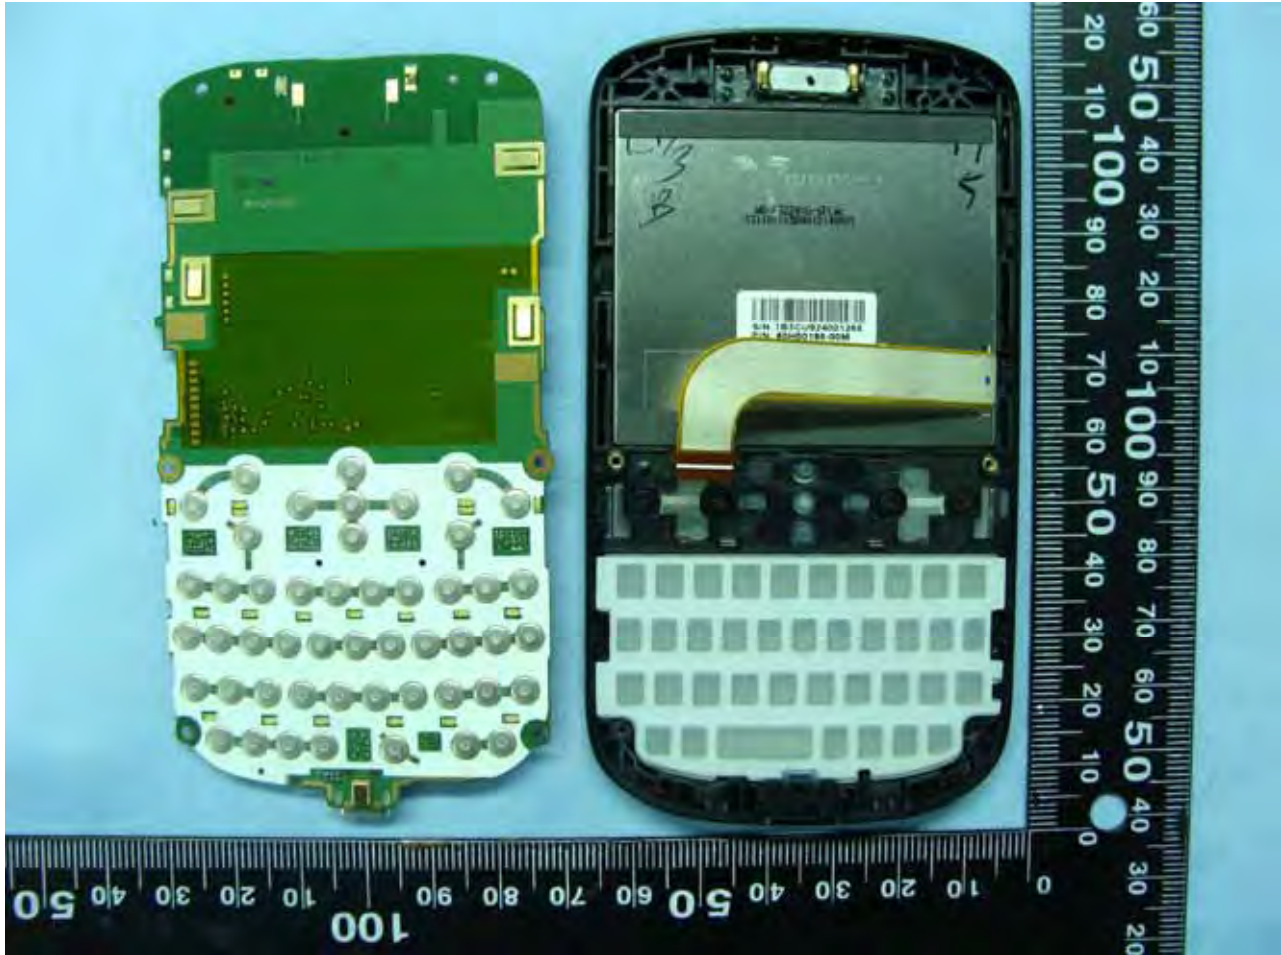

3. Internal Photographs of EUT

Model Name: CEDA100

Model Name: CEDA100

Model Name: CEDA100

Model Name: CEDA100

Model Name: CEDA100

Model Name: CEDA100

Model Name: CEDA100

WWAN Main Ant. <Tx/Rx>

Model Name: CEDA100

WWAN Aux. Ant. <Rx only>

Model Name: CEDA100

Model Name: CEDA100