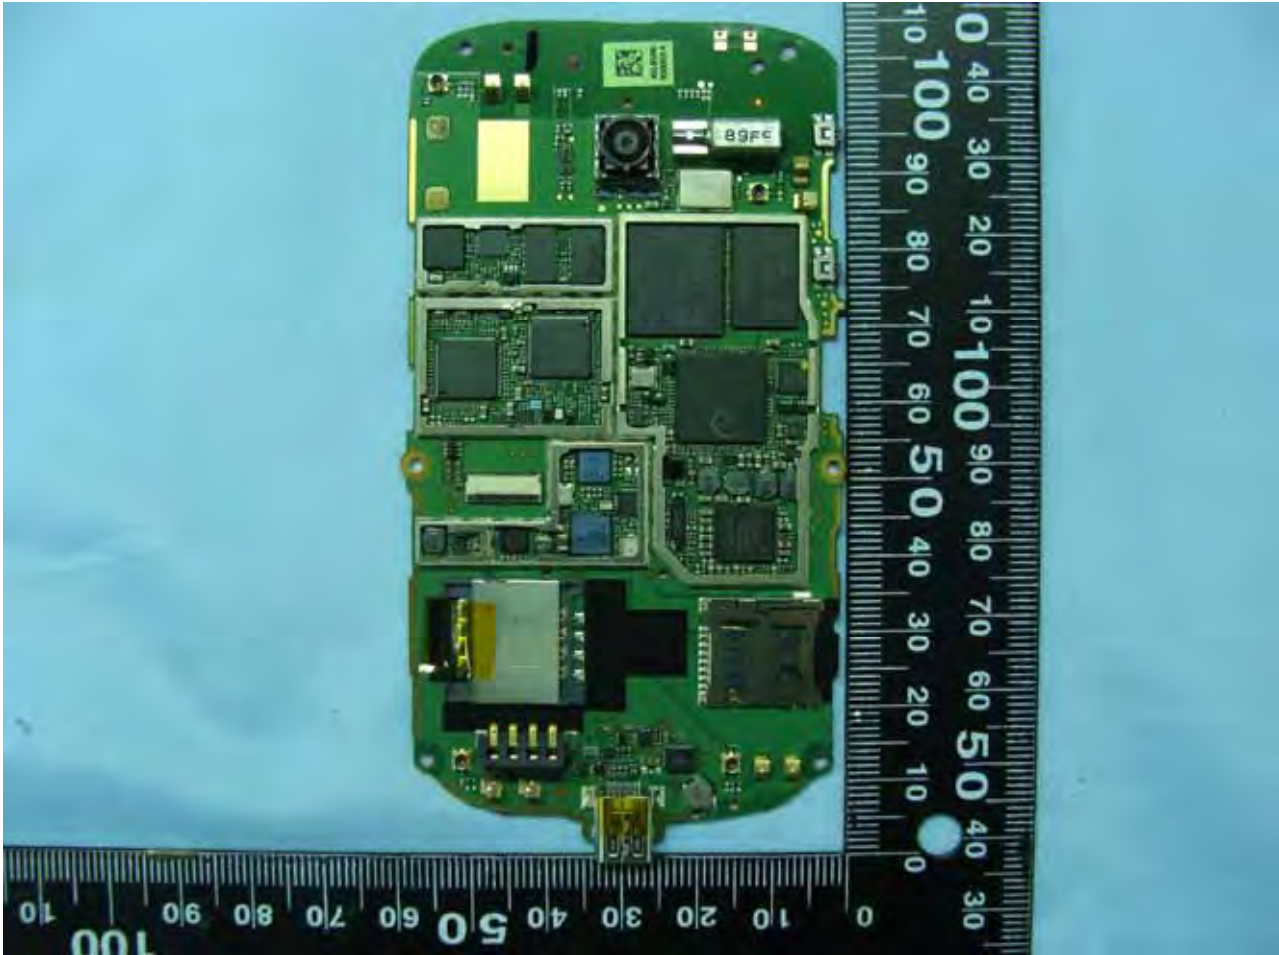

3. Internal Photographs of EUT

Model Name: CEDA100

Model Name: CEDA100

Model Name: CEDA100

Model Name: CEDA100

Model Name: CEDA100

Model Name: CEDA100

Model Name: CEDA100

WWAN Main Ant. <Tx/Rx>

Model Name: CEDA100

WWAN Aux. Ant. <Rx only>

Model Name: CEDA100

Model Name: CEDA100