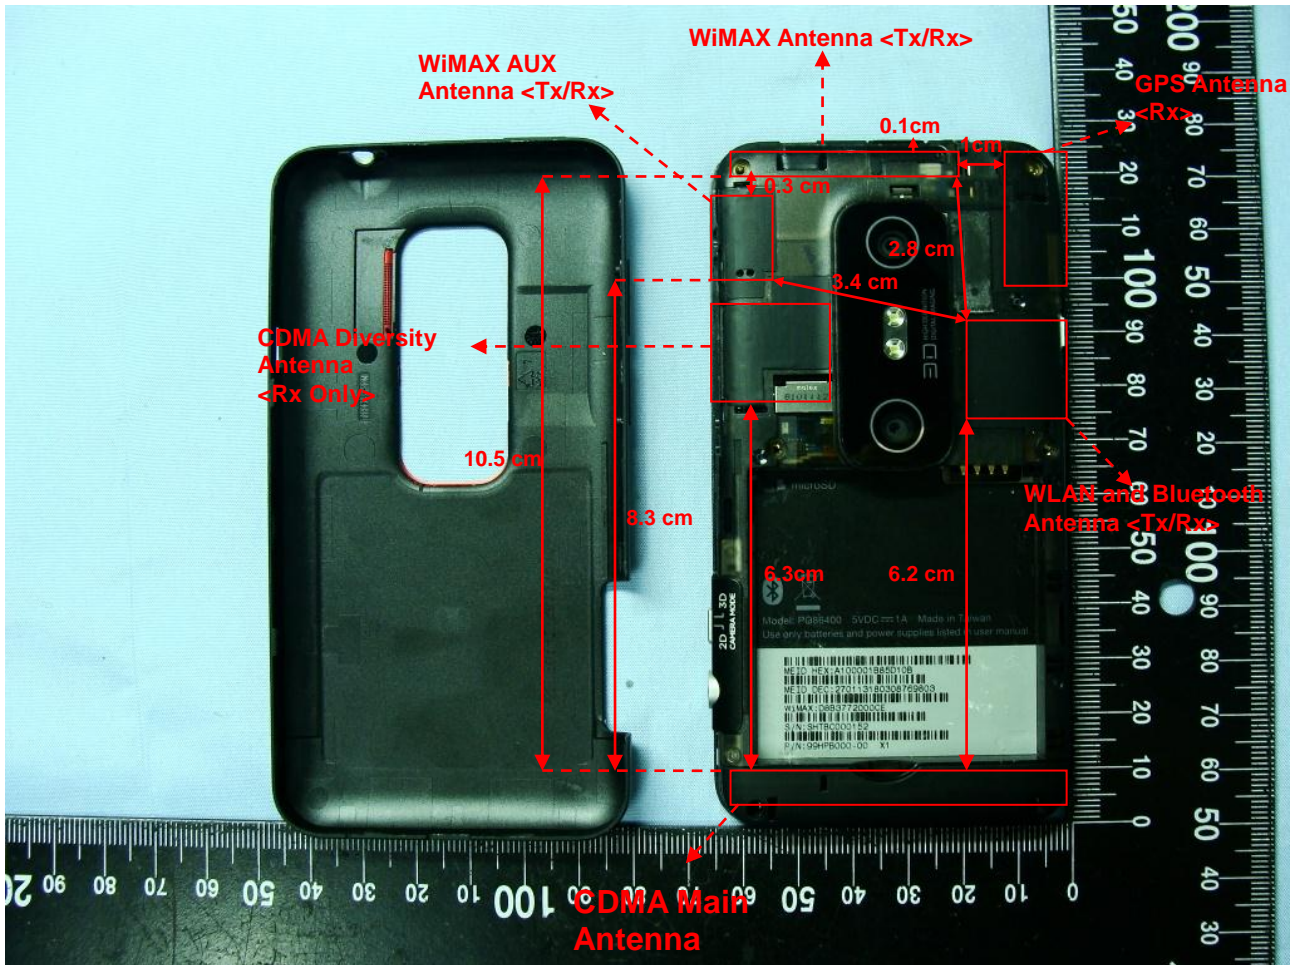

**Appendix D. Product Photos**

**DUT Front View**

**DUT Rear View**

**Battery 1 (Front View)**

**Battery 1 (Rear View)**

**Battery 2 (Front View)**

**Battery 2 (Rear View)**

Antenna Location :

**Appendix E. Test Setup Photos**

Right Cheek

Right Tilted

Left Cheek

Left Tilted

Front Face of the DUT with Phantom 1.0 cm Gap  
for DUT without Earphone

Front Face of the DUT with Phantom 1.0 cm Gap  
for DUT with Earphone